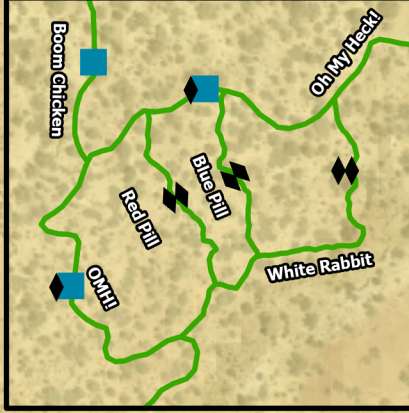

Inset The Matrix

- Single Track Mountain Biking + Hiking Trail
- - - Wash Route : Open to MT Bike, Horse, Foot Travel
- Avoid When Wet
- Tilted Mesa Parking
- BLM Motorized Route
- Bureau of Land Management
- Private