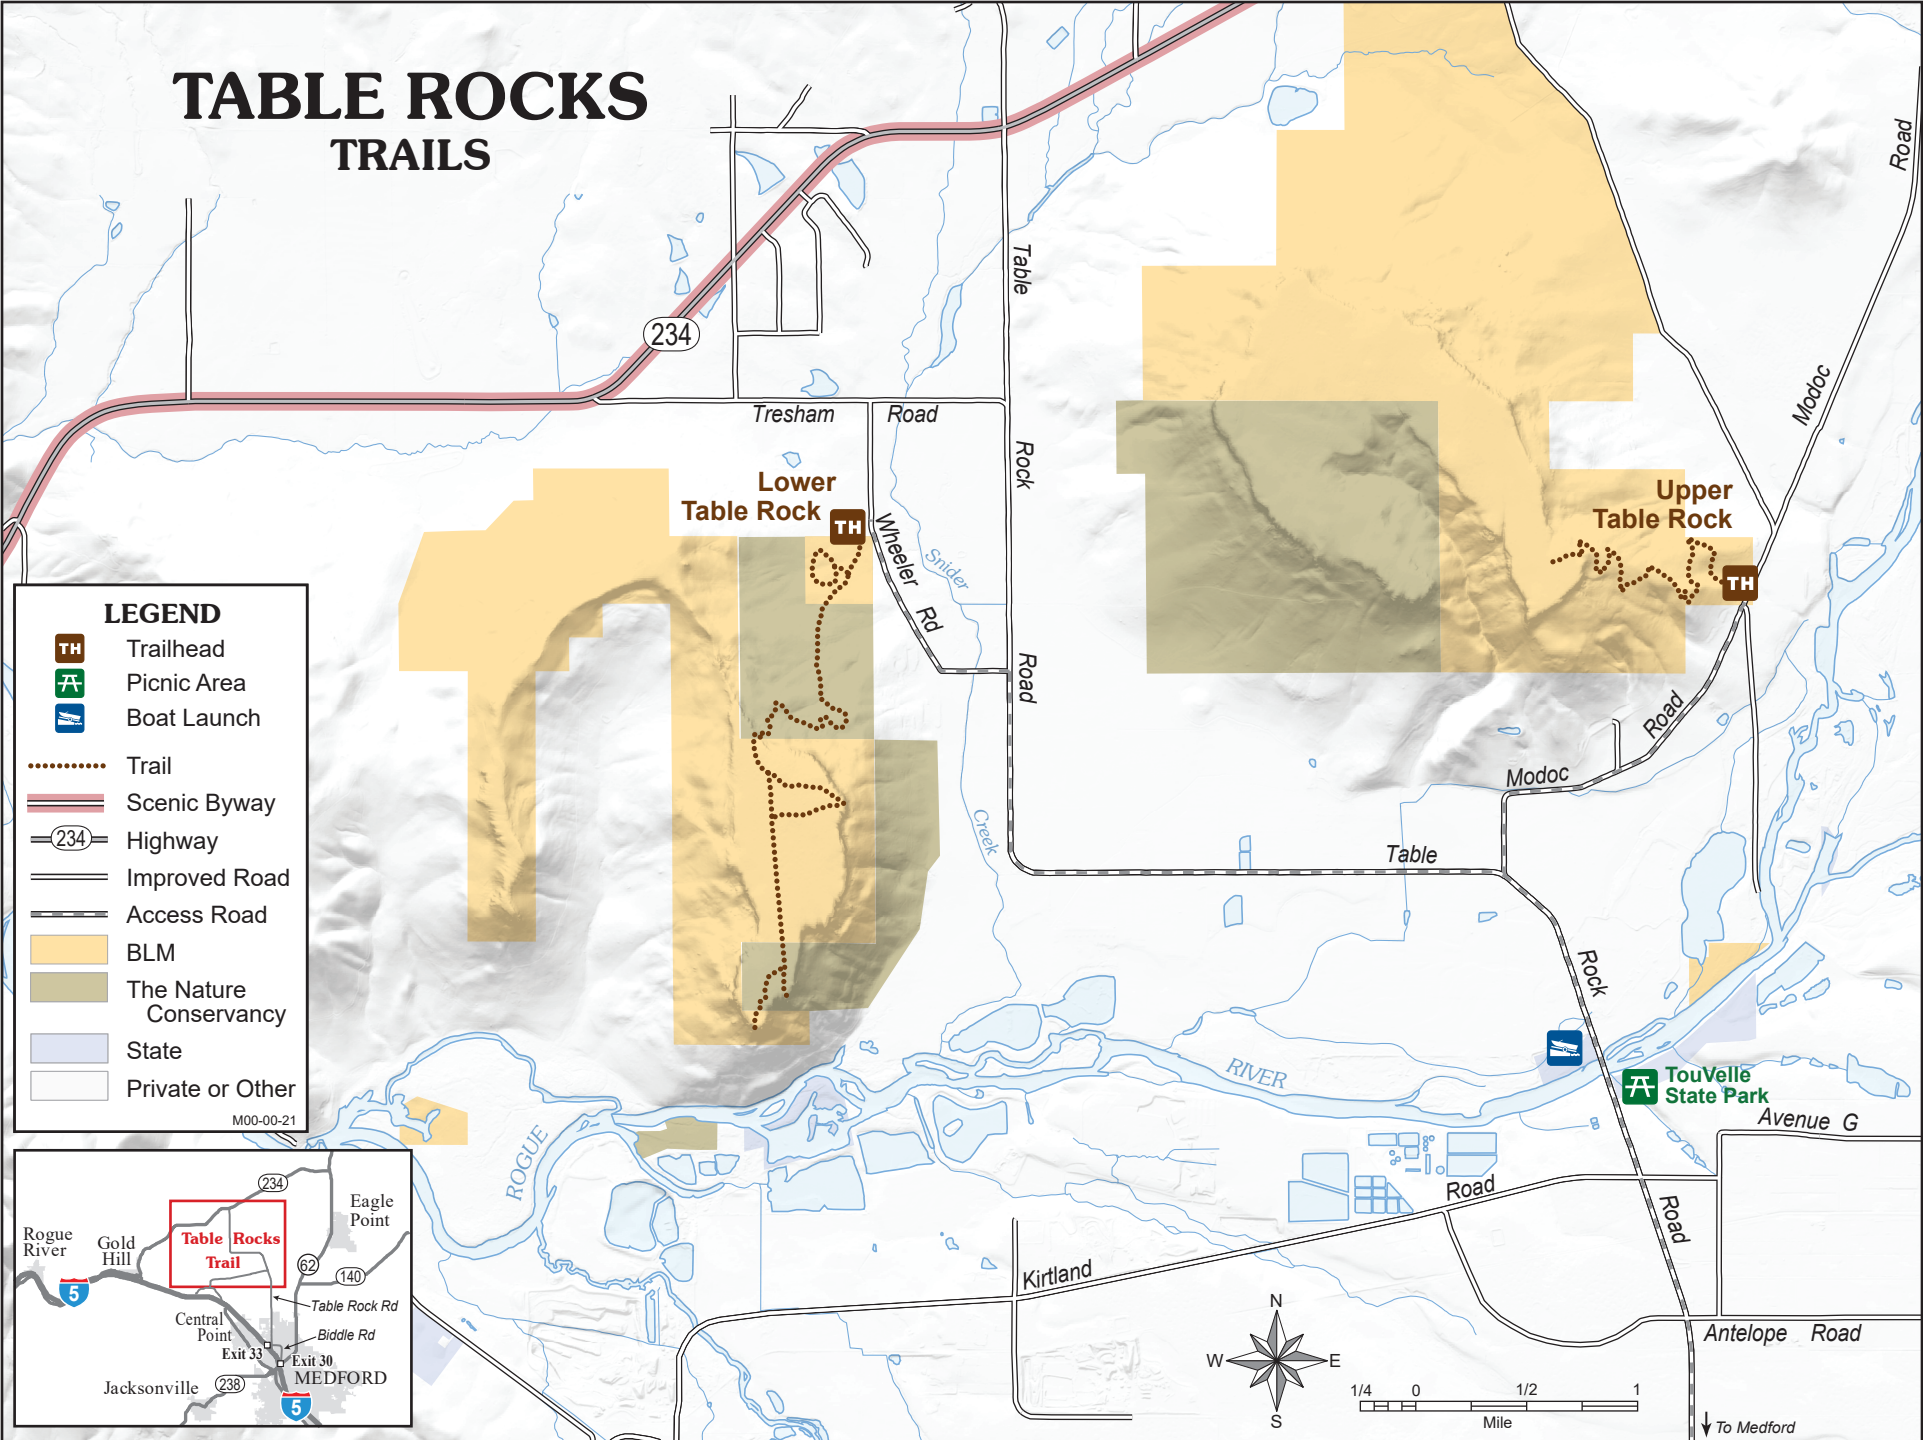

TABLE ROCKS TRAILS

LEGEND

- Trailhead
- Picnic Area
- Boat Launch
- Trail
- Scenic Byway
- Highway
- Improved Road
- Access Road
- BLM
- The Nature Conservancy
- State
- Private or Other

M00-00-21

↓ To Medford