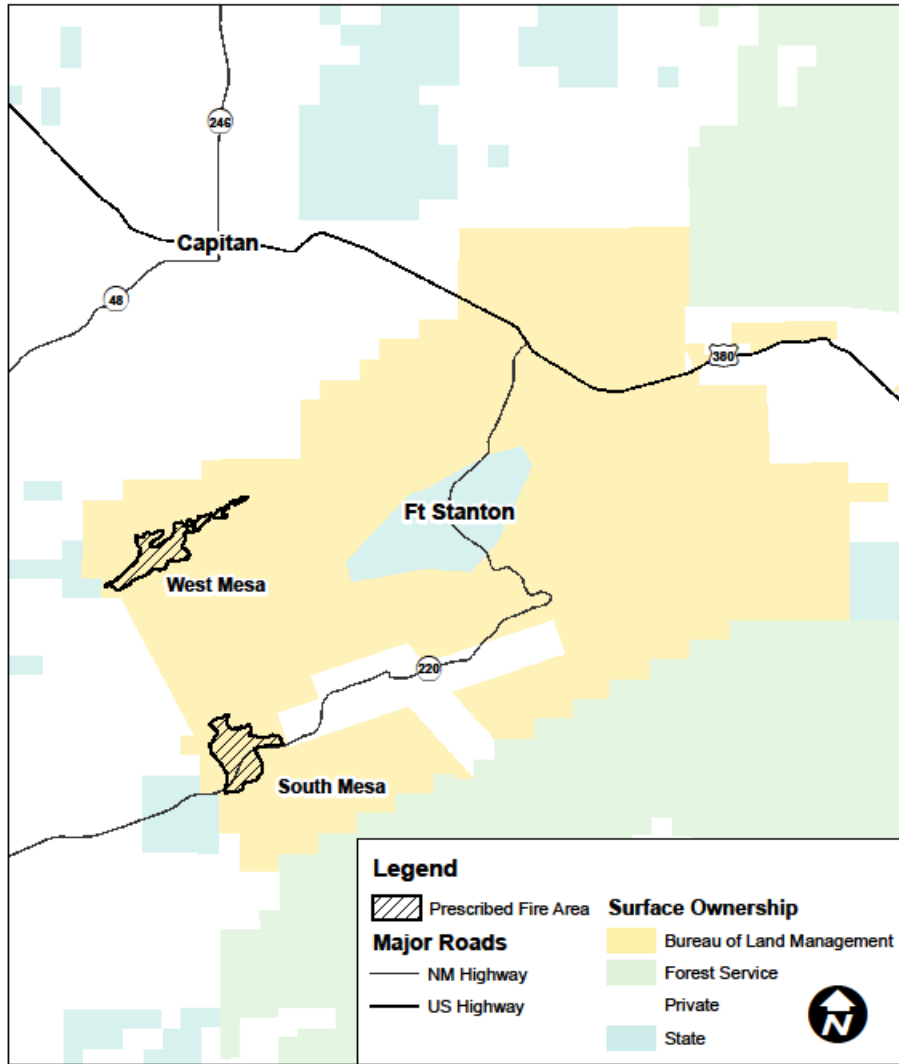

2019 Ft Stanton Prescribed Fires

Legend

Prescribed Fire Area	Surface Ownership
NM Highway	Bureau of Land Management
US Highway	Forest Service
	Private
	State