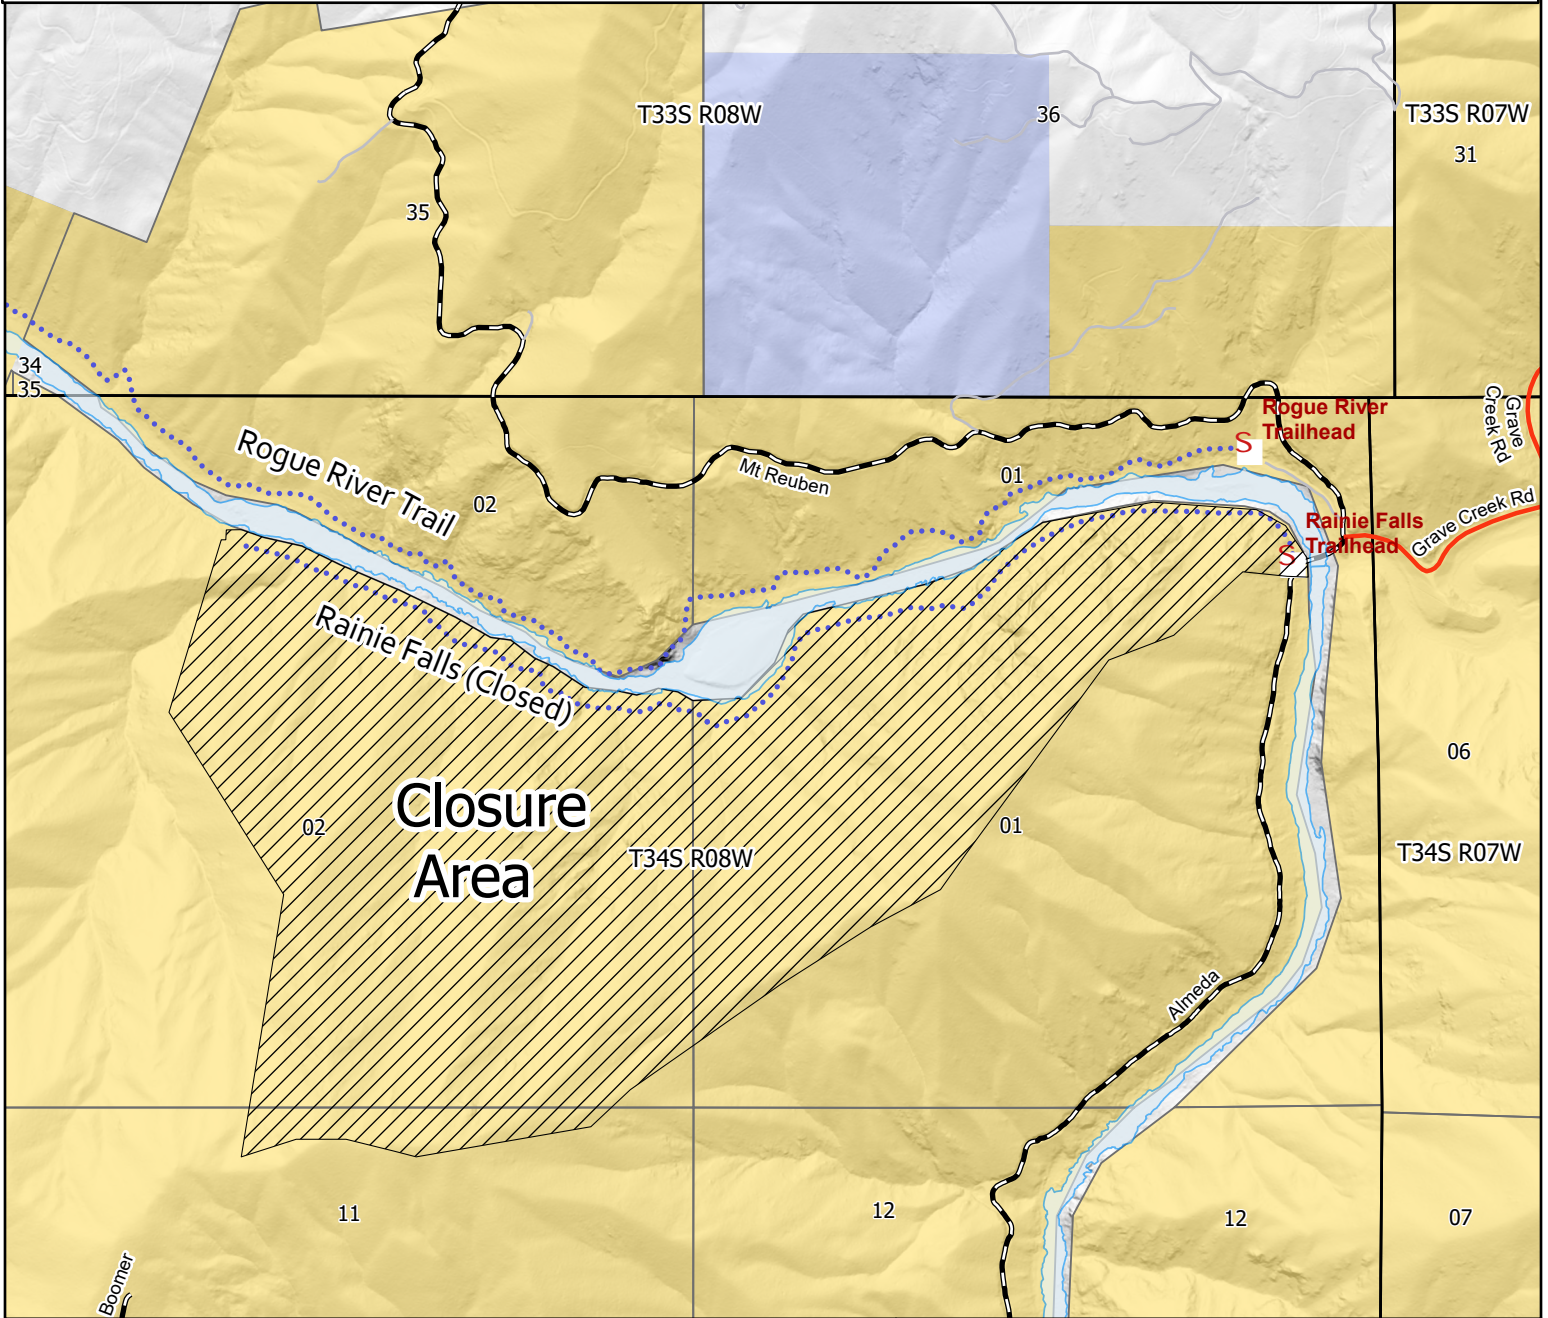

Rainie Falls Trail Closure

3/19/2025

Medford Oregon BLM
3040 Biddle Road
Medford, Oregon
(541) 618-2200

- ..... Trail
- Bureau of Land Management
- County route
- Not Known
- Bureau of Land Mgmt.
- State
- Private or Undetermined
- Rainie Falls Closure Area