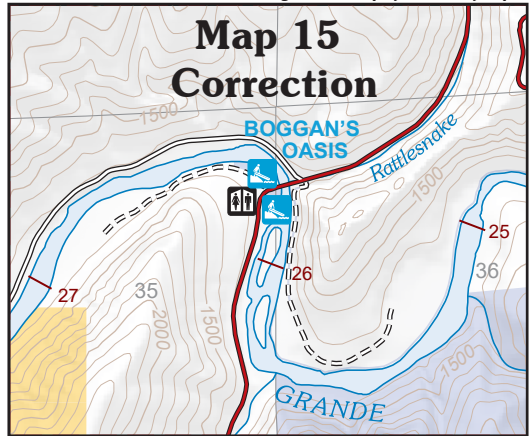

Revised: Private land in section 35 & along the river displayed correctly as private