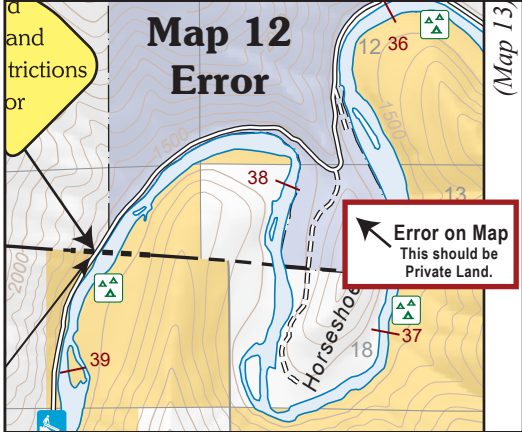

Wallowa Grande Ronde Boater's Guide

Errors and Corrections - February 2025

Please Note: Other errors may exist in the Boater's Guide. A new Boater's Guide will be printed and available in 2025.

Error: Private land in sections 17, 19 & 20 displayed incorrectly as state

Revised: Private land in sections 17, 19, & 20 displayed correctly as private

Error: Private land on Horeshoe Bend displayed incorrectly as state

Revised: Private land on Horeshoe Bend now displayed correctly as private