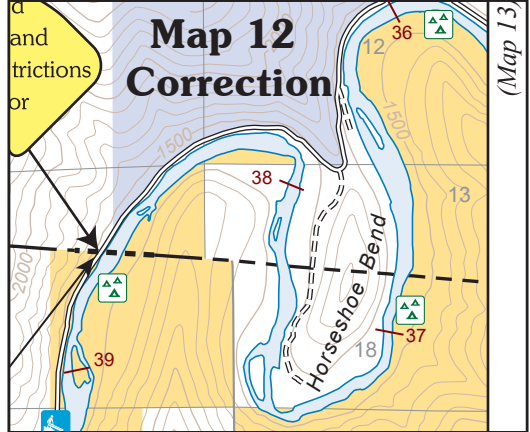

Wallowa Grande Ronde Boater's Guide

Errors and Corrections - February 2025

Please Note: Other errors may exist in the Boater's Guide. A new Boater's Guide will be printed and available in 2025.

Error: Private land in sections 17, 19 & 20 displayed incorrectly as state

Revised: Private land in sections 17, 19, & 20 displayed correctly as private

Error: Private land on Horeshoe Bend displayed incorrectly as state

Revised: Private land on Horeshoe Bend now displayed correctly as private

Revised: Private land in section 36 displayed correctly as private