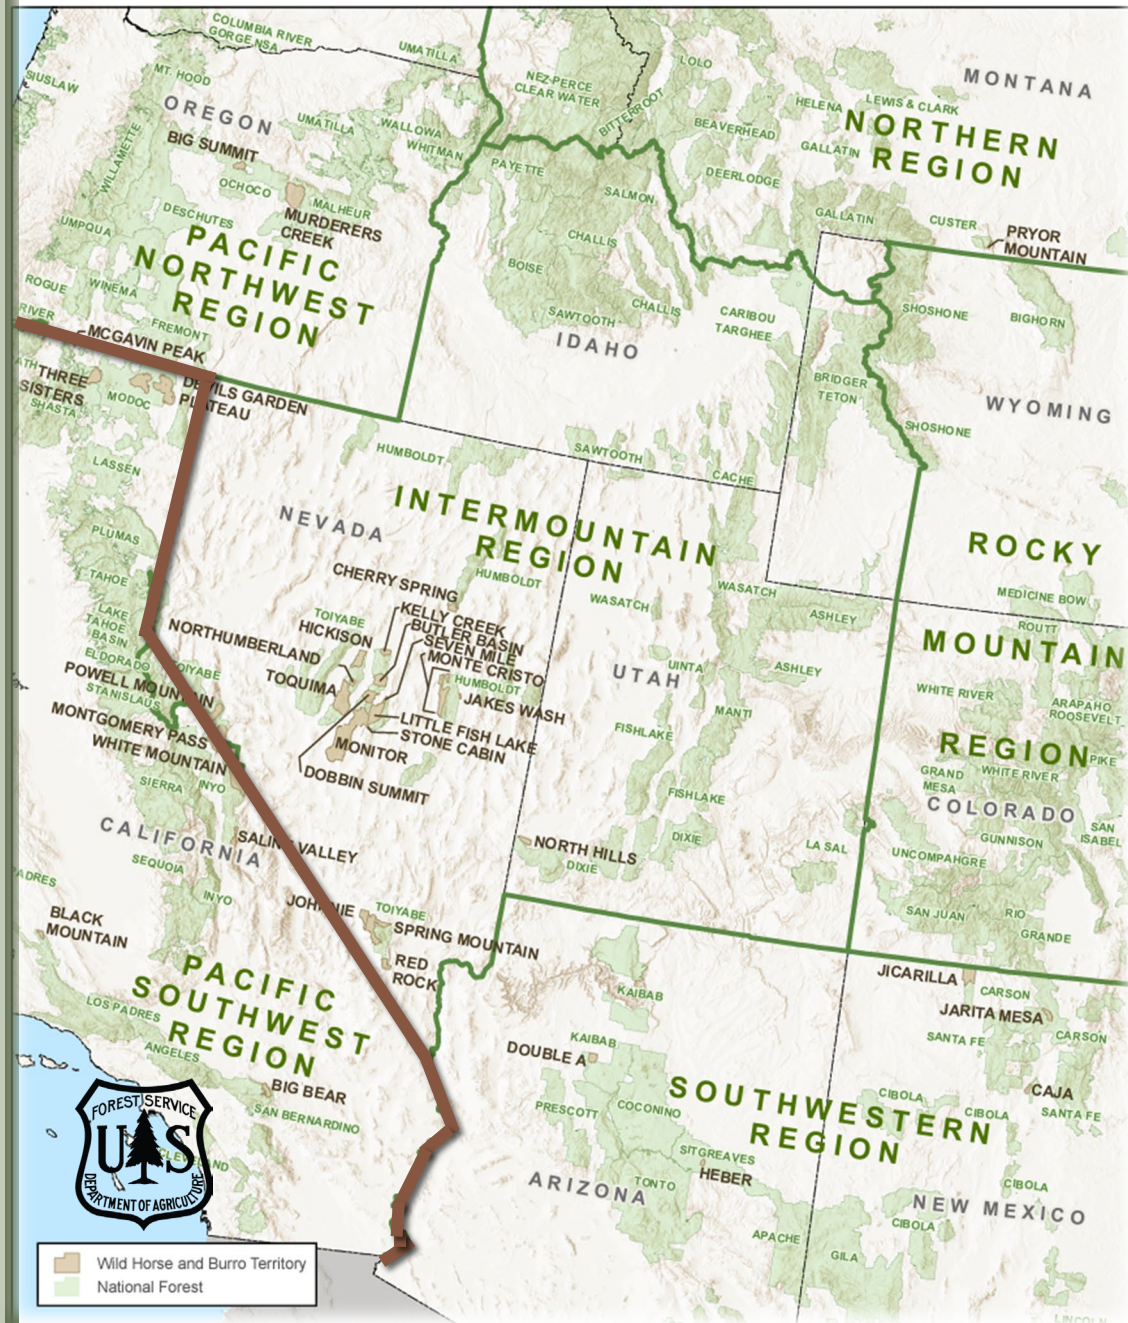

United States Forest Service – Pacific Southwest Region
WILD HORSE AND BURRO PROGRAM

Region 5

Wild Horse & Burro Territory Highlight

Region 5 Wild Horse and Burro Territories

- 9 total wild horse and burro territories in the state of California
 - Inyo NF-3 WHTs
 - Klamath NF-2 WHTs
 - Lassen NF-1 WHT
 - Los Padres NF-1 WHT
 - Modoc NF- 1 WHT

Region 5

Wild Horse & Burro Territory Highlight

Devil's Garden

- Devil's Garden WHT is 7 miles north of Alturas, California on the Modoc National Forest
- Appropriate Management Level is between 206 and 402 wild horses
- The territory consists of 258,00 Acres

Research and Partnership Projects:

- APHIS-Wildlife Services GonaCon Study
- USGS Demography Study

Territory Update:

- FY24 Gather Update
- Devil's Garden Wild Horse Updated Management Plan EA

Region 5

Wild Horse & Burro Territory Highlight

Montgomery Pass

- Montgomery Pass WHT is located east of Mono Lake approximately 40 miles east of Bishop, California on the Inyo National Forest
- Appropriate Management Level is 138-280
- Territory consists of approximately 200,000 acres of California and Nevada land with 65,942 acres on the Inyo National Forest