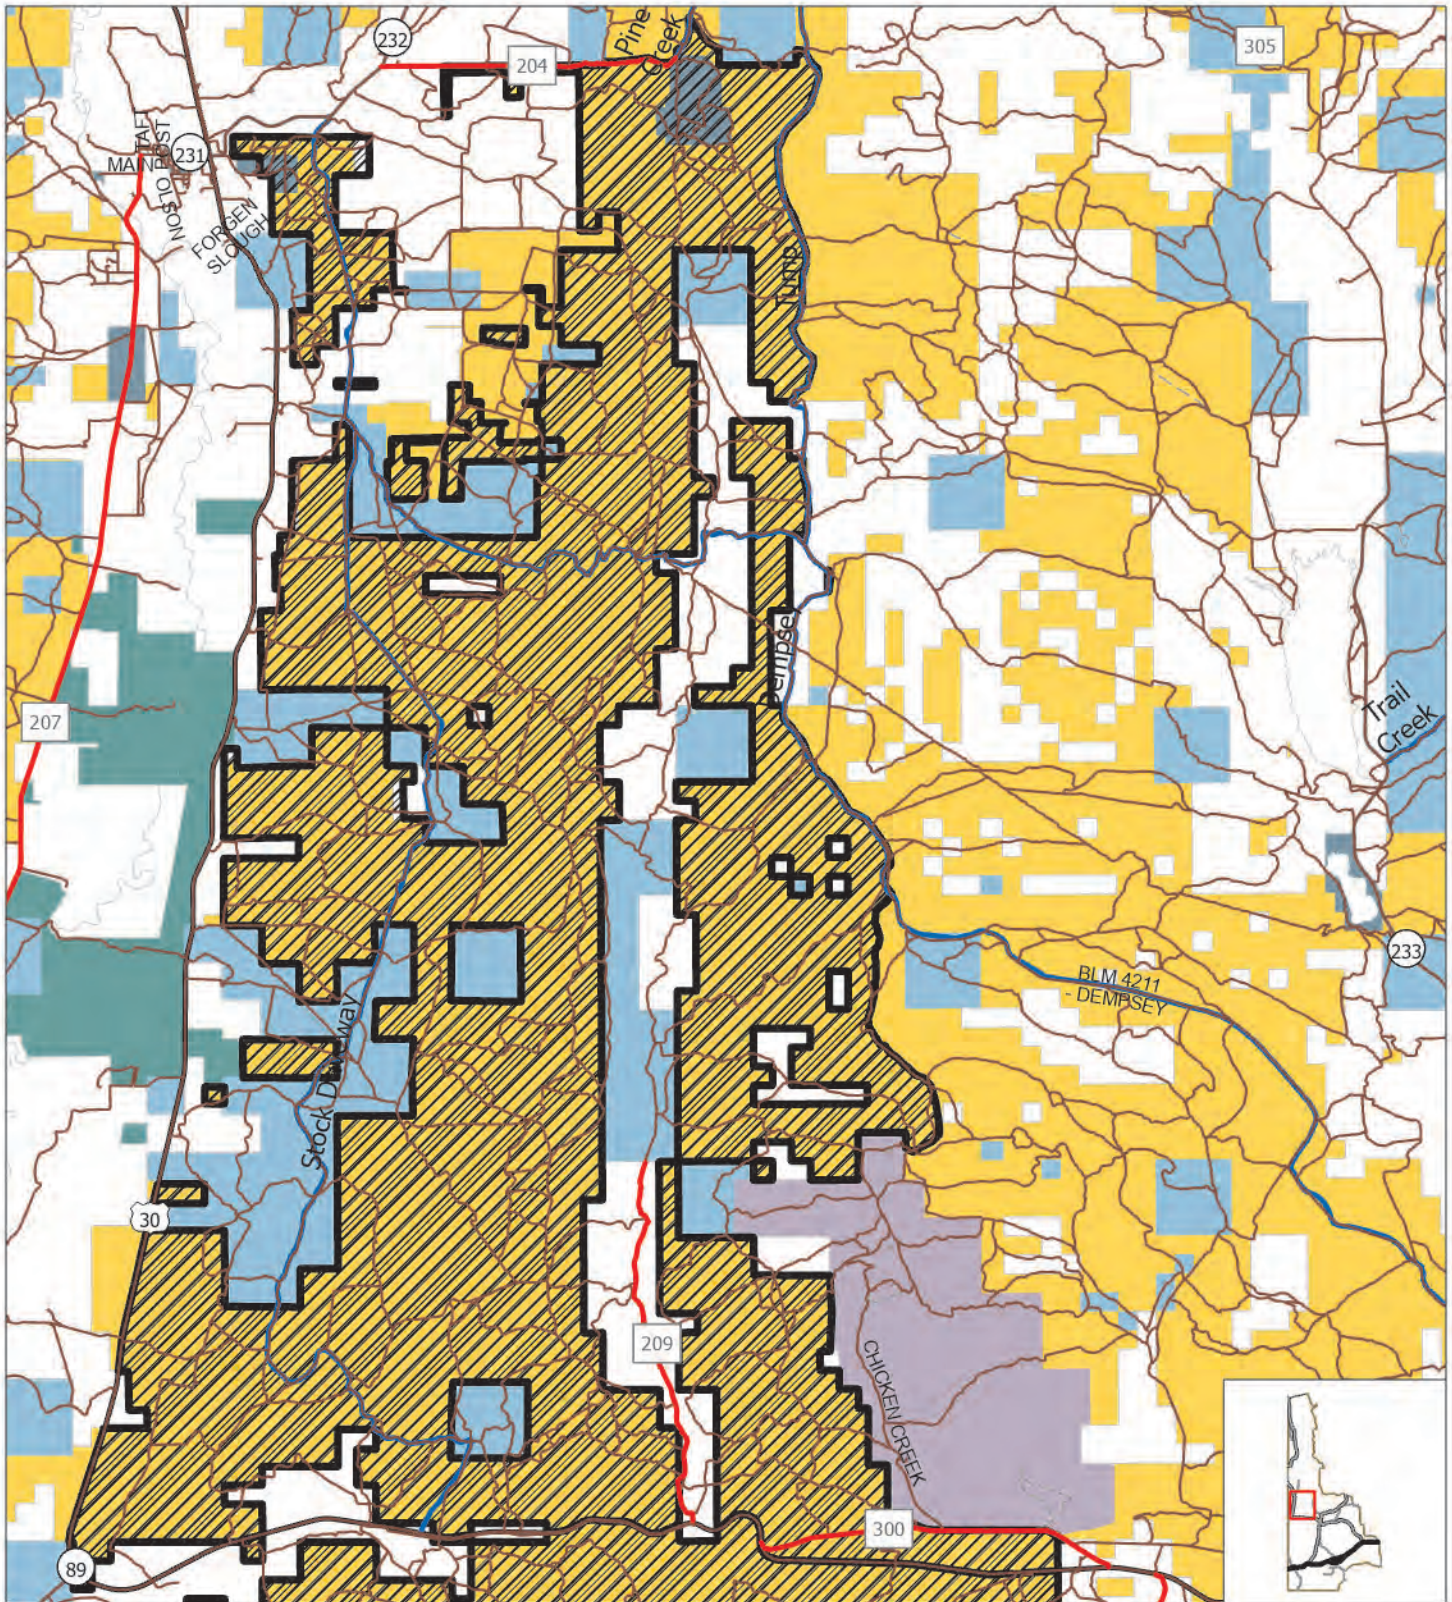

Rock Creek Winter Range Closure

January 1st to April 30th

Bureau of Land Management
Kemmerer Field Office
430 North Highway 189
Kemmerer, WY 83101
307-828-4500

Surface Management by Agency	State	BLM Roads
Bureau of Land Management	Local Government	Minor Routes
National Park Service	Private	County Roads
U.S. Fish and Wildlife Service	Big Game Winter Range Closure	

0 4 Miles

No warranty is made by the Bureau of Land Management as to the accuracy, reliability, or completeness of this map or the data displayed for individual use or aggregate use with other data.