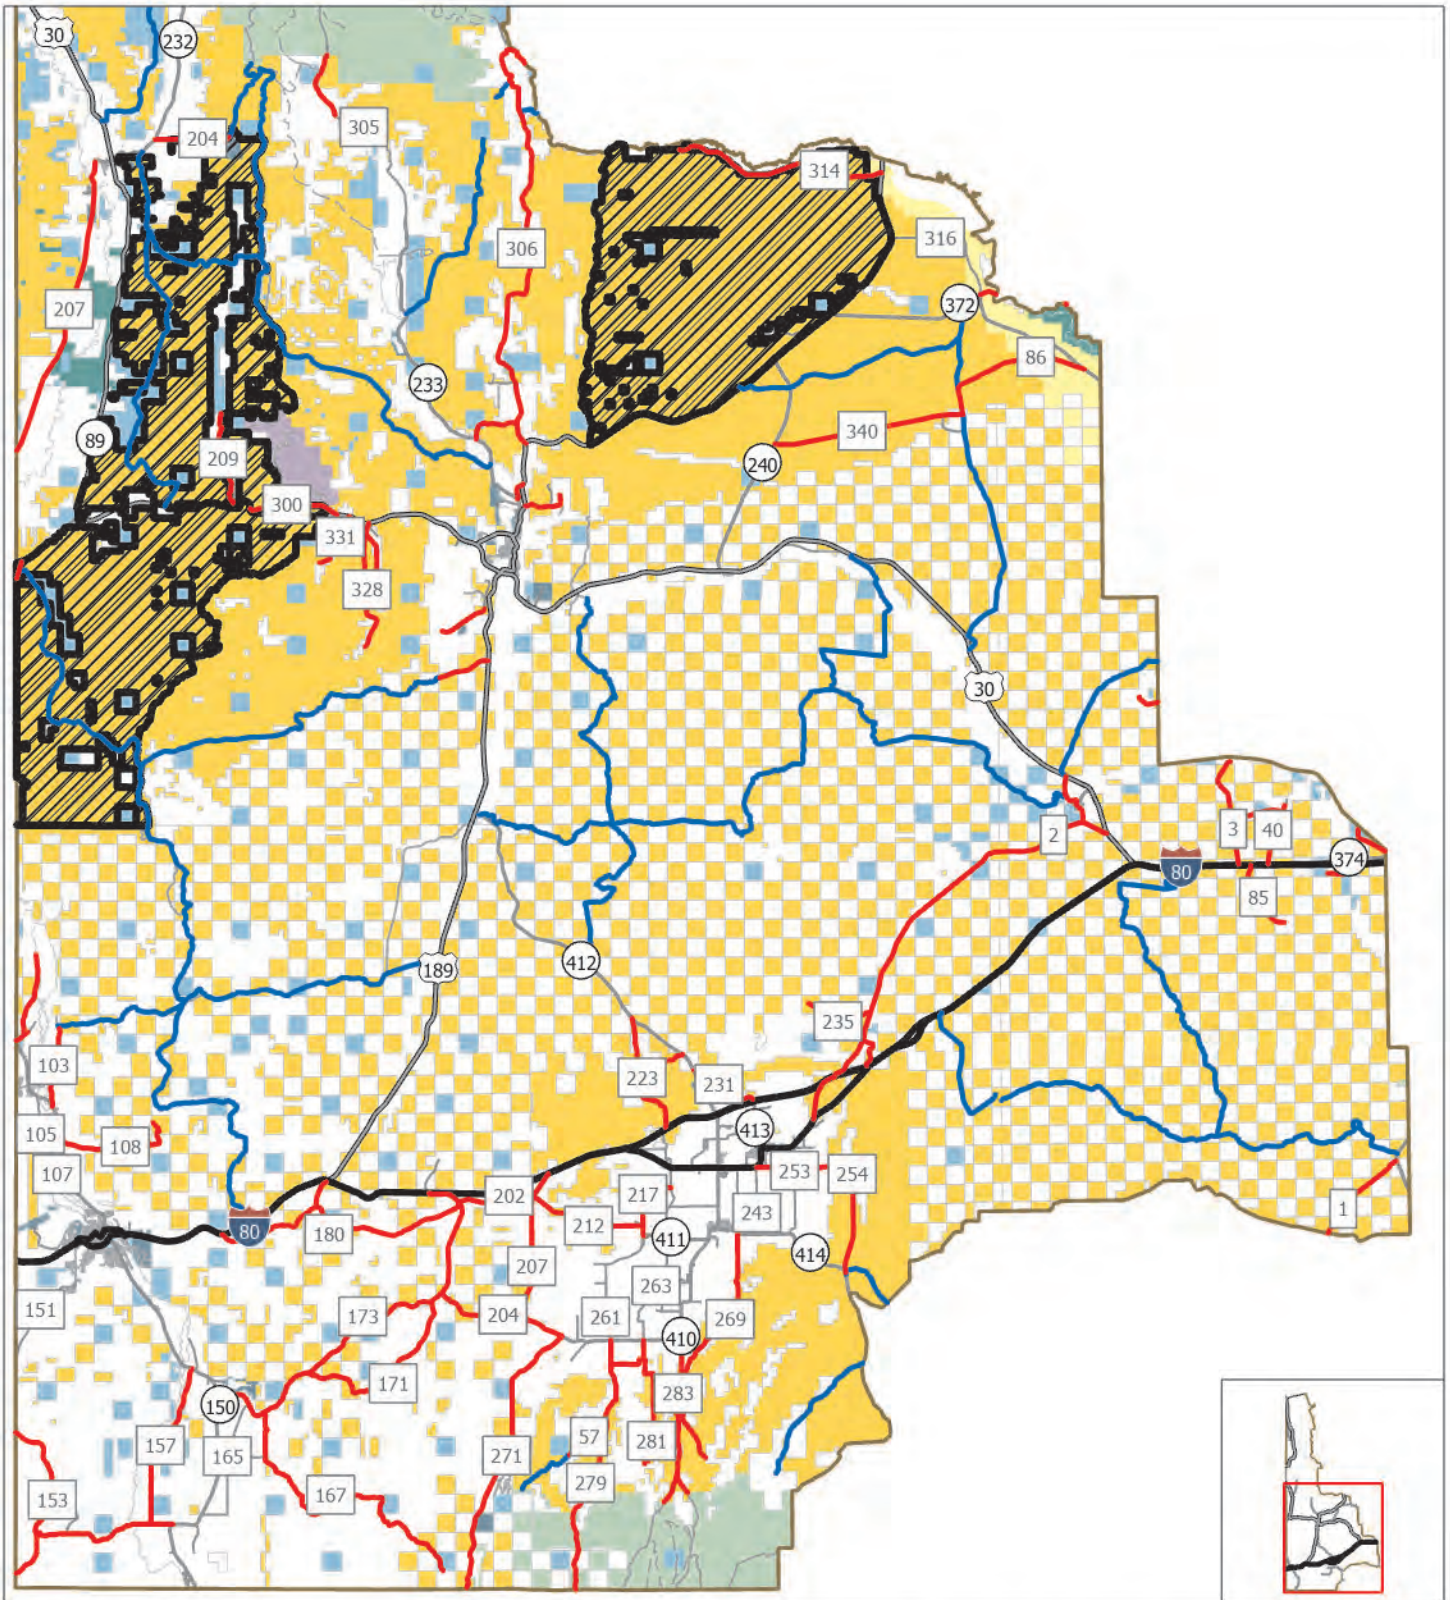

Kemmerer Field Office Winter Range Closure

January 1st to April 30th

Bureau of Land Management
Kemmerer Field Office
430 North Highway 189
Kemmerer, WY 83101
307-828-4500

Surface Management by Agency

- Bureau of Land Management
- U.S. Forest Service

National Park Service

- National Park Service
- U.S. Fish and Wildlife Service
- Bureau of Reclamation

State

- State
- Local Government
- Private

Big Game Winter Range Closure

- Big Game Winter Range Closure
- BLM Roads
- County Roads

No warranty is made by the Bureau of Land Management as to the accuracy, reliability, or completeness of this map or the data displayed for individual use or aggregate use with other data.