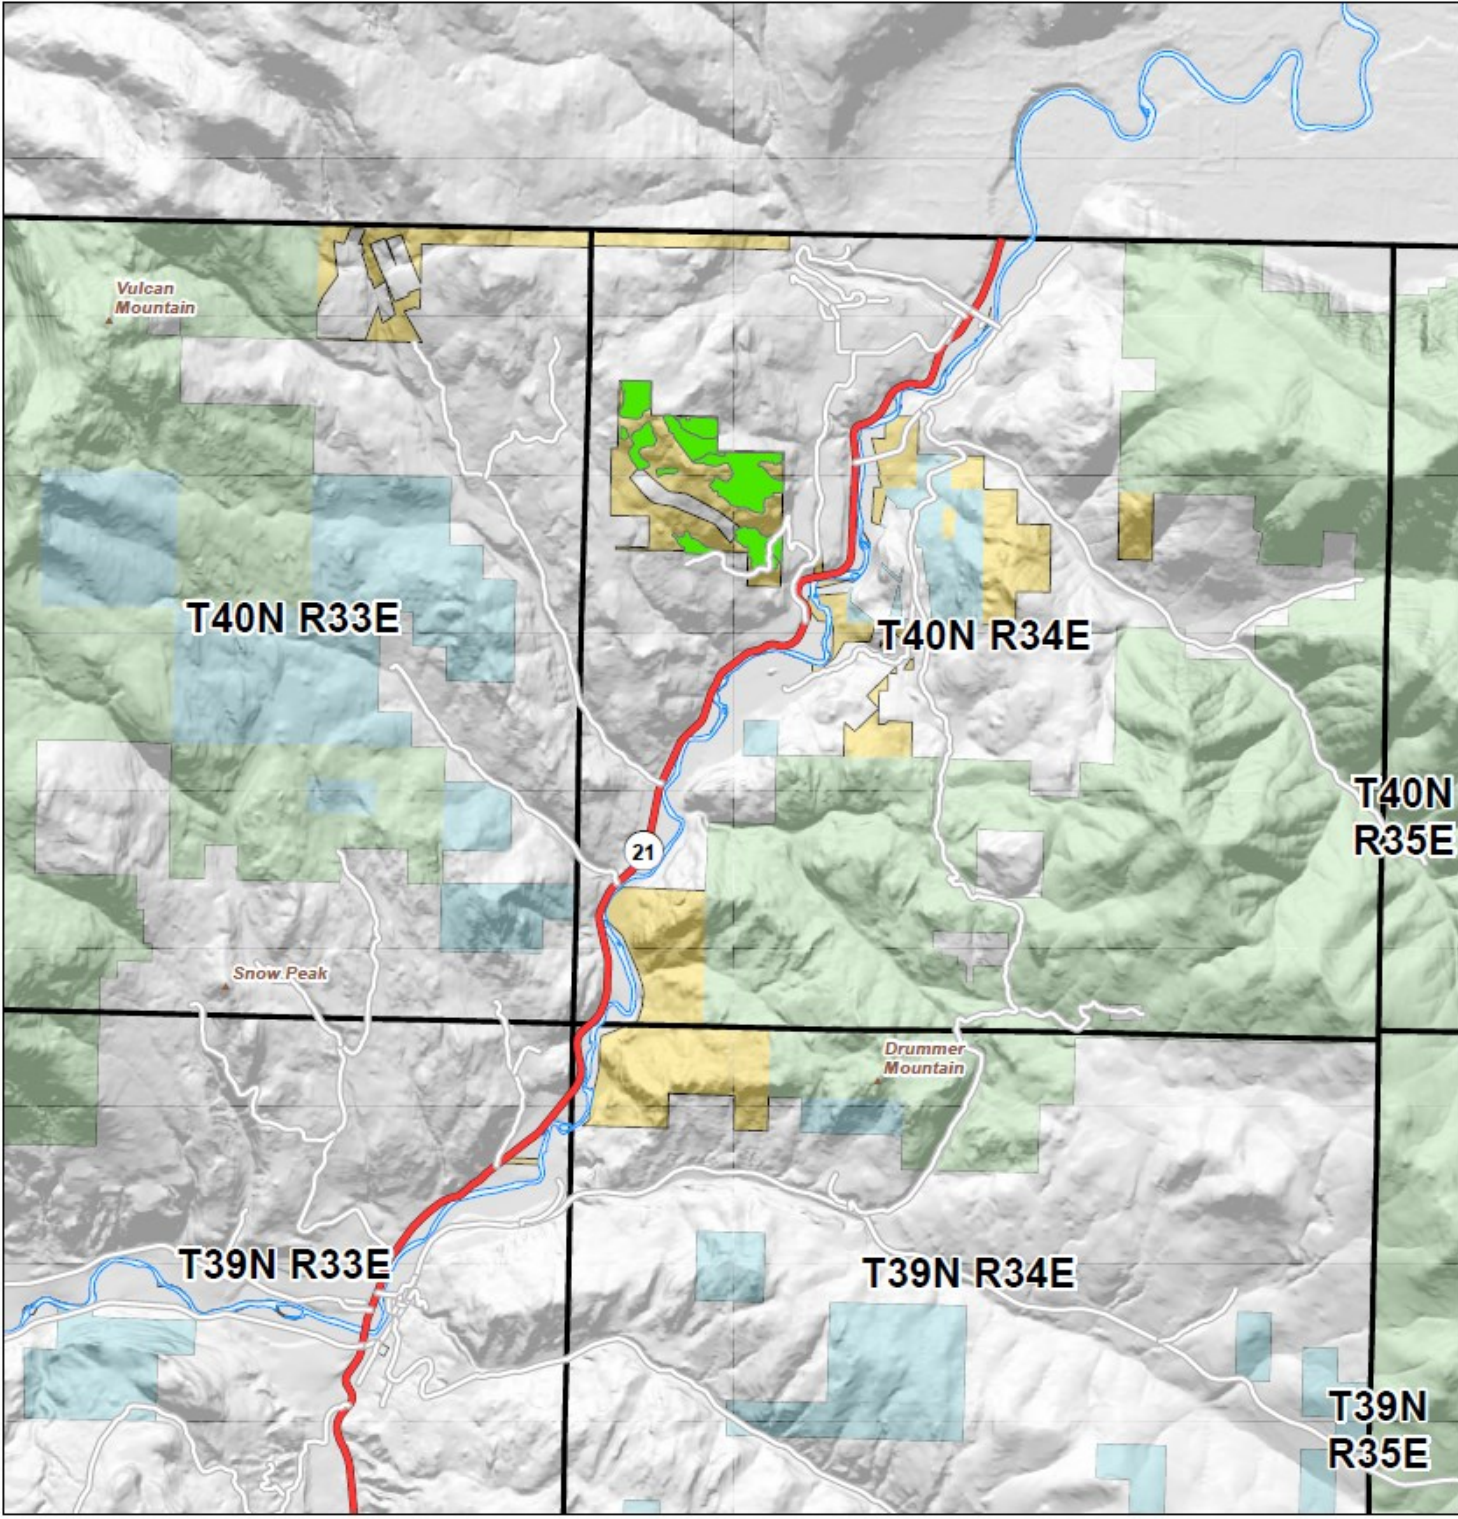

Shasket Timber Sale Location Map

Legend

- ▲
-

Land Ownership

- Bureau of Land Management
- U.S. Forest Service
- State
- Private/Unknown

Areas

FTYPE

- Stream/Rivers, Other (Canal Ditch, Spillway, etc.)

Areas

FTYPE

- Stream/Rivers, Other (Canal Ditch, Spillway, etc.)

Land Ownership

-
-
-
-

BLM Hillshade

Value

- High : 255
- Low : 0