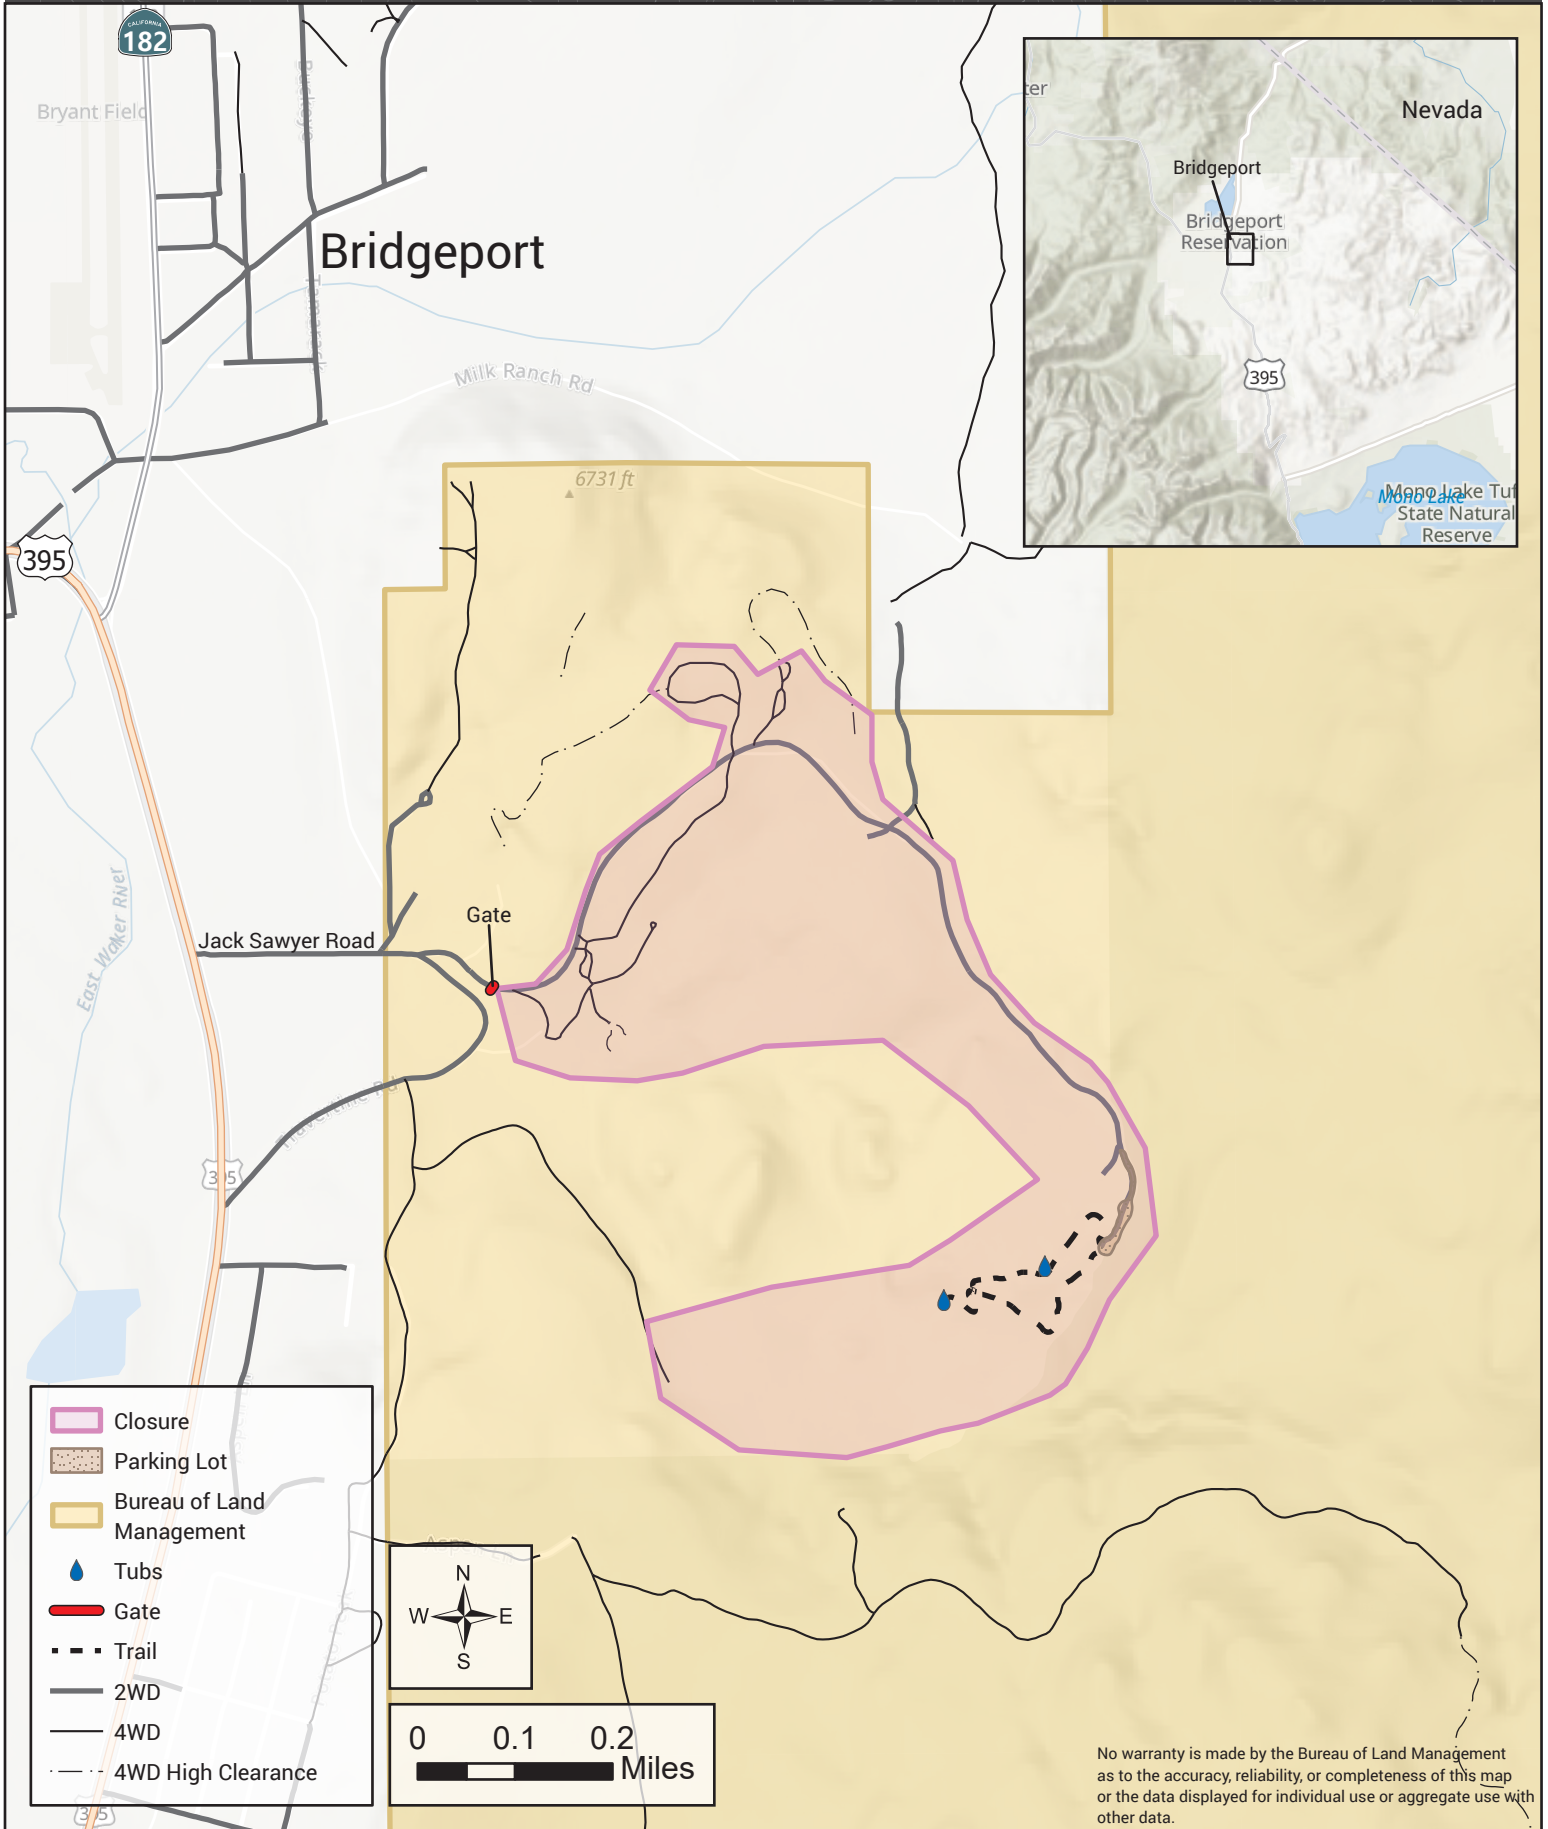

# Travertine Hot Springs Ceremonial Closure Area

Bureau of Land Management  
Bishop Field Office  
351 Pacu Lane, Suite 100  
Bishop, CA, 93514  
760-872-5000

- Closure
- Parking Lot
- Bureau of Land Management
- Tubs
- Gate
- Trail
- 2WD
- 4WD
- 4WD High Clearance

No warranty is made by the Bureau of Land Management as to the accuracy, reliability, or completeness of this map or the data displayed for individual use or aggregate use with other data.