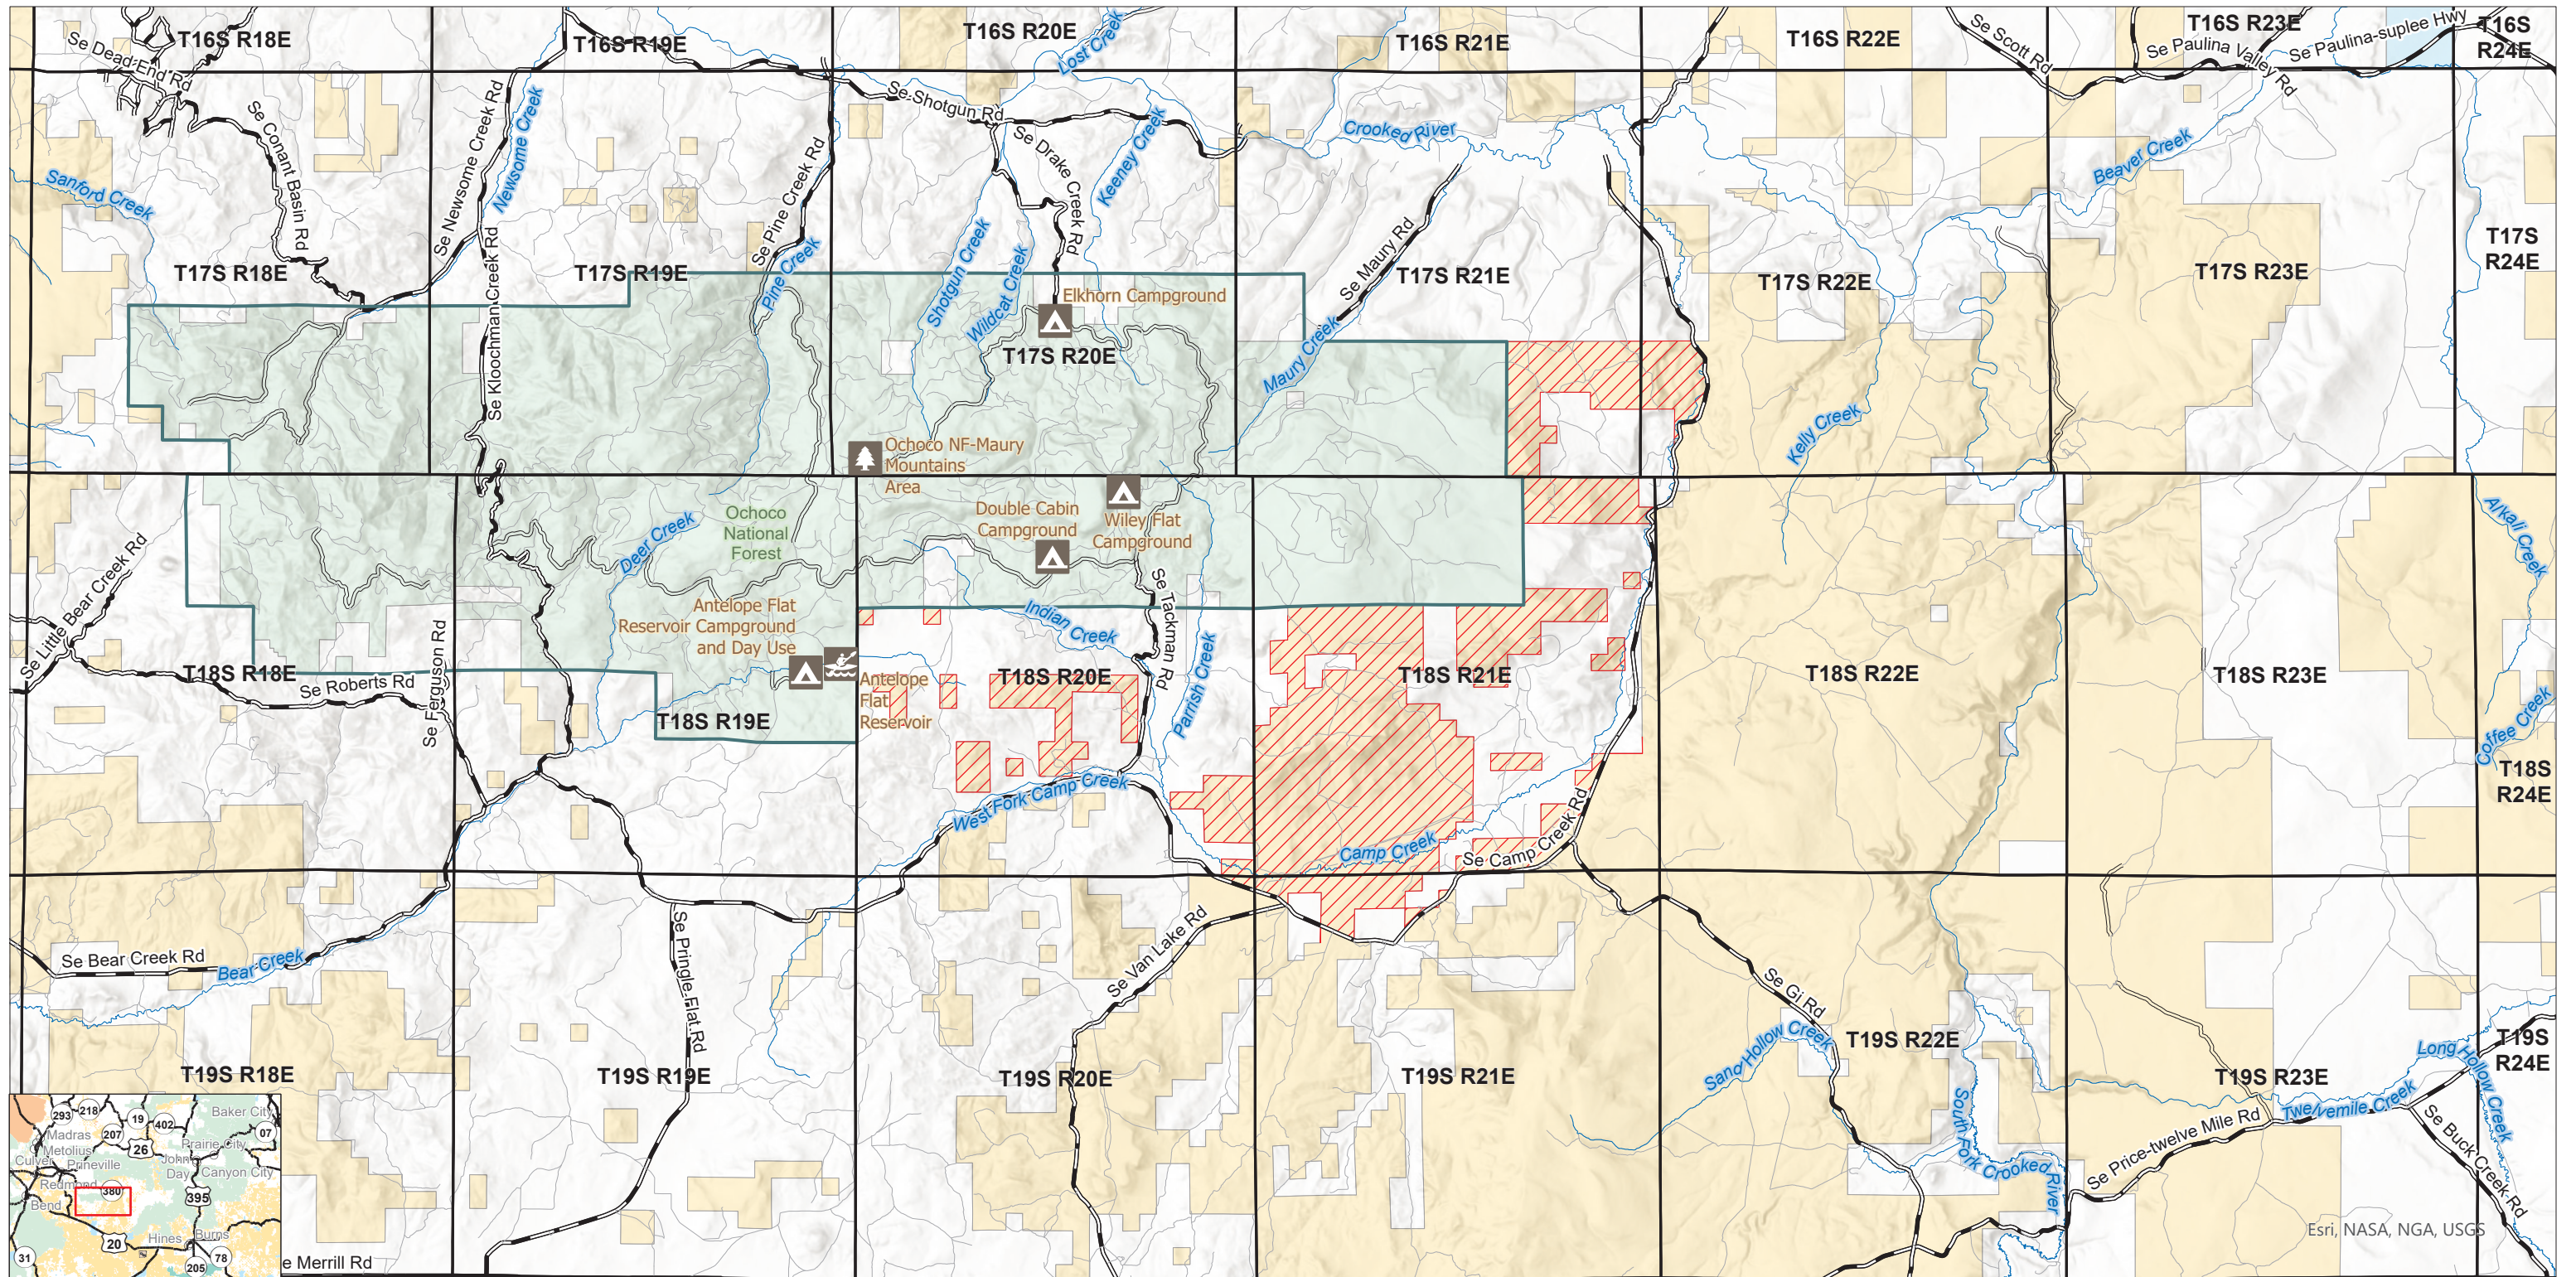

Wiley Flat Fire - BLM Closure

Bureau of Land Management
Prineville District Office
3050 NE 3RD St
Prineville, OR 97754
(541) 416-6700

9/4/2024

- BLM Closure
- Gravel Road
- County Road
- Administered Lands
- USDA Forest Service (USFS)
- Paved Road
- Natural/Unknown Surface
- Bureau of Land Management (BLM)
- State Land
- Private/Other

No warranty is made by the Bureau of Land Management as to the accuracy, reliability, or completeness of this map or the data displayed for individual use or aggregate use with other data.