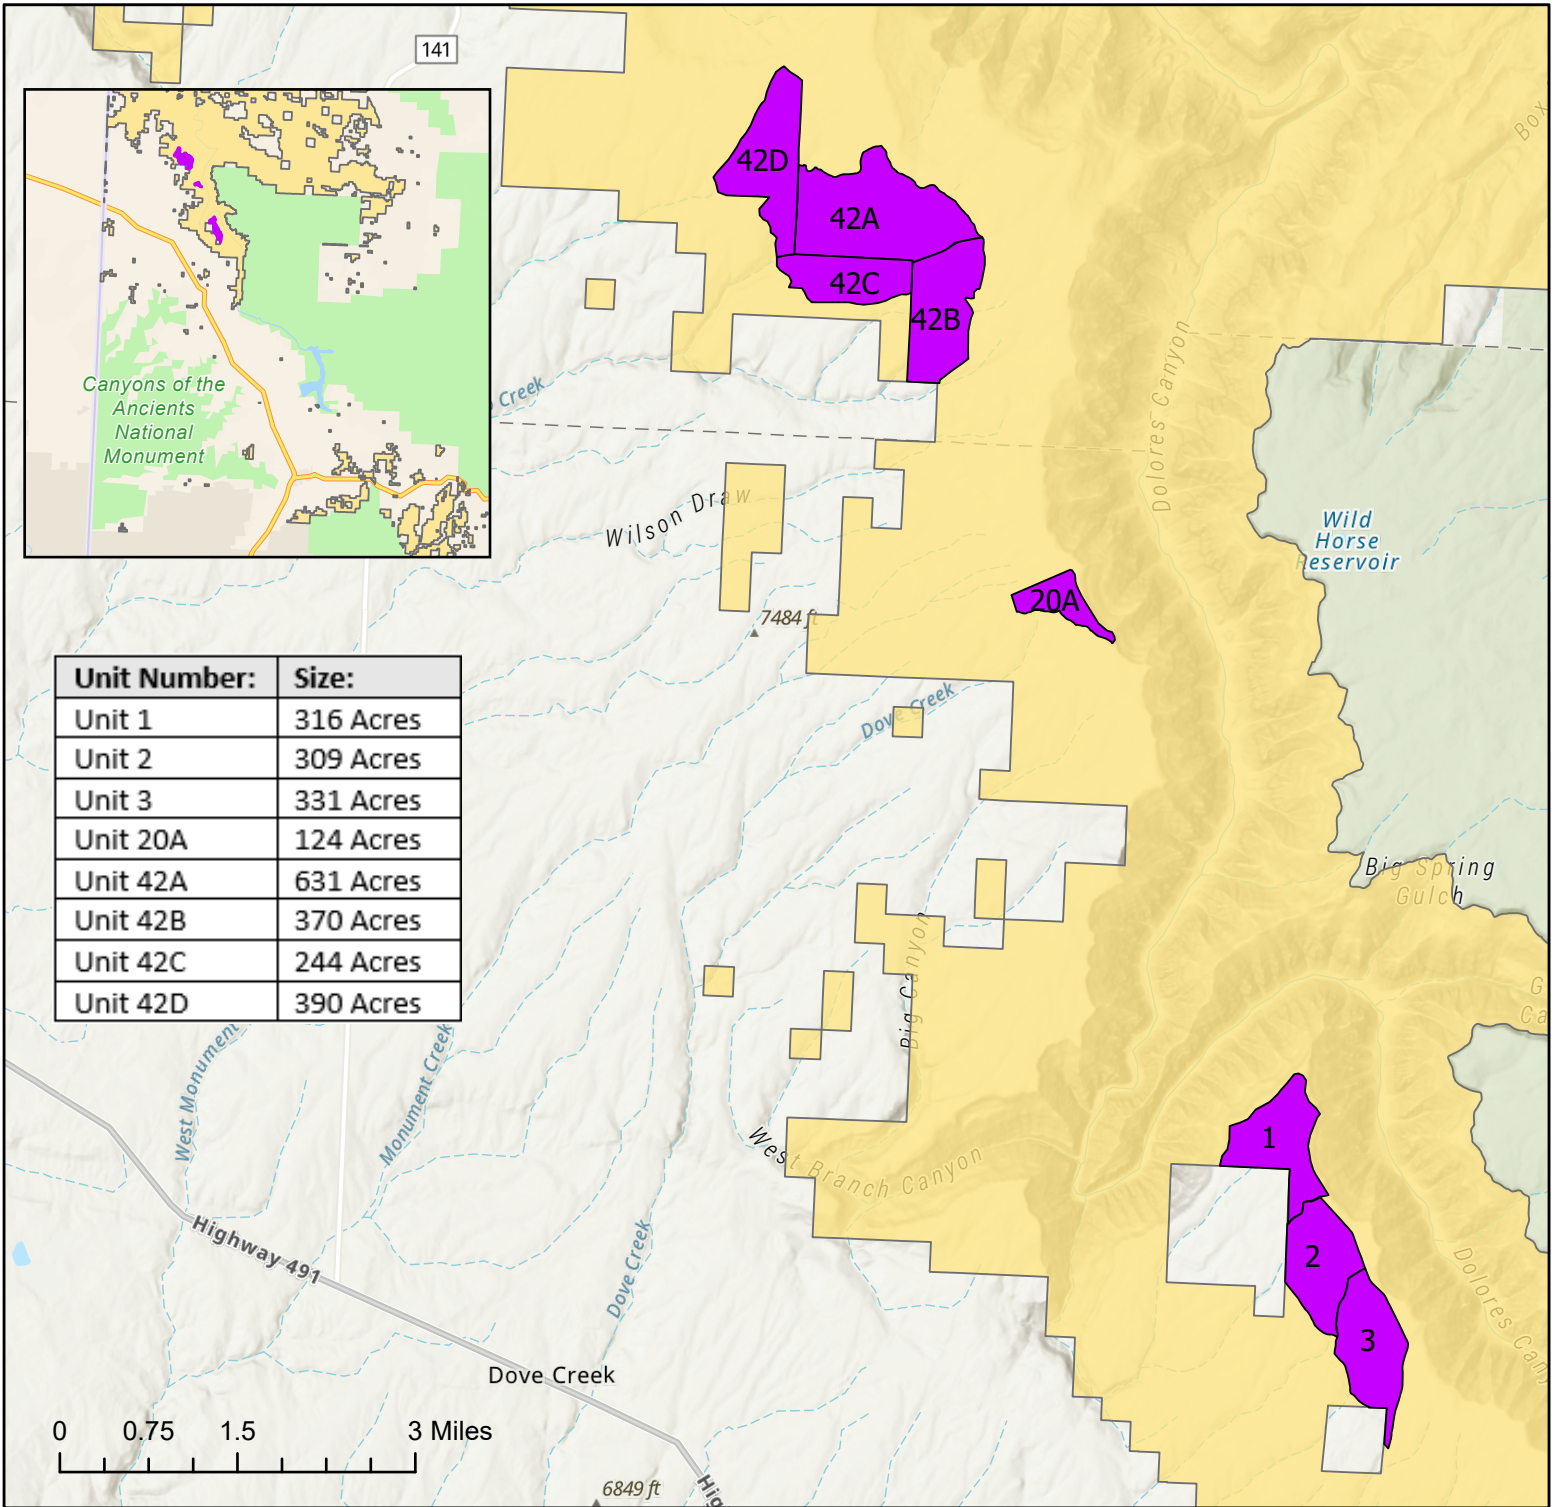

West Rim Broadcast Units 2024

No warranty is made by the Bureau of Land Management as to the accuracy, reliability, or completeness of these data for individual use or aggregate use with other data, or for the purposes not intended by the BLM. Spatial information may not meet National Map Accuracy Standards. This information may be updated without notification.

Legend

- Burn Units
- BLM