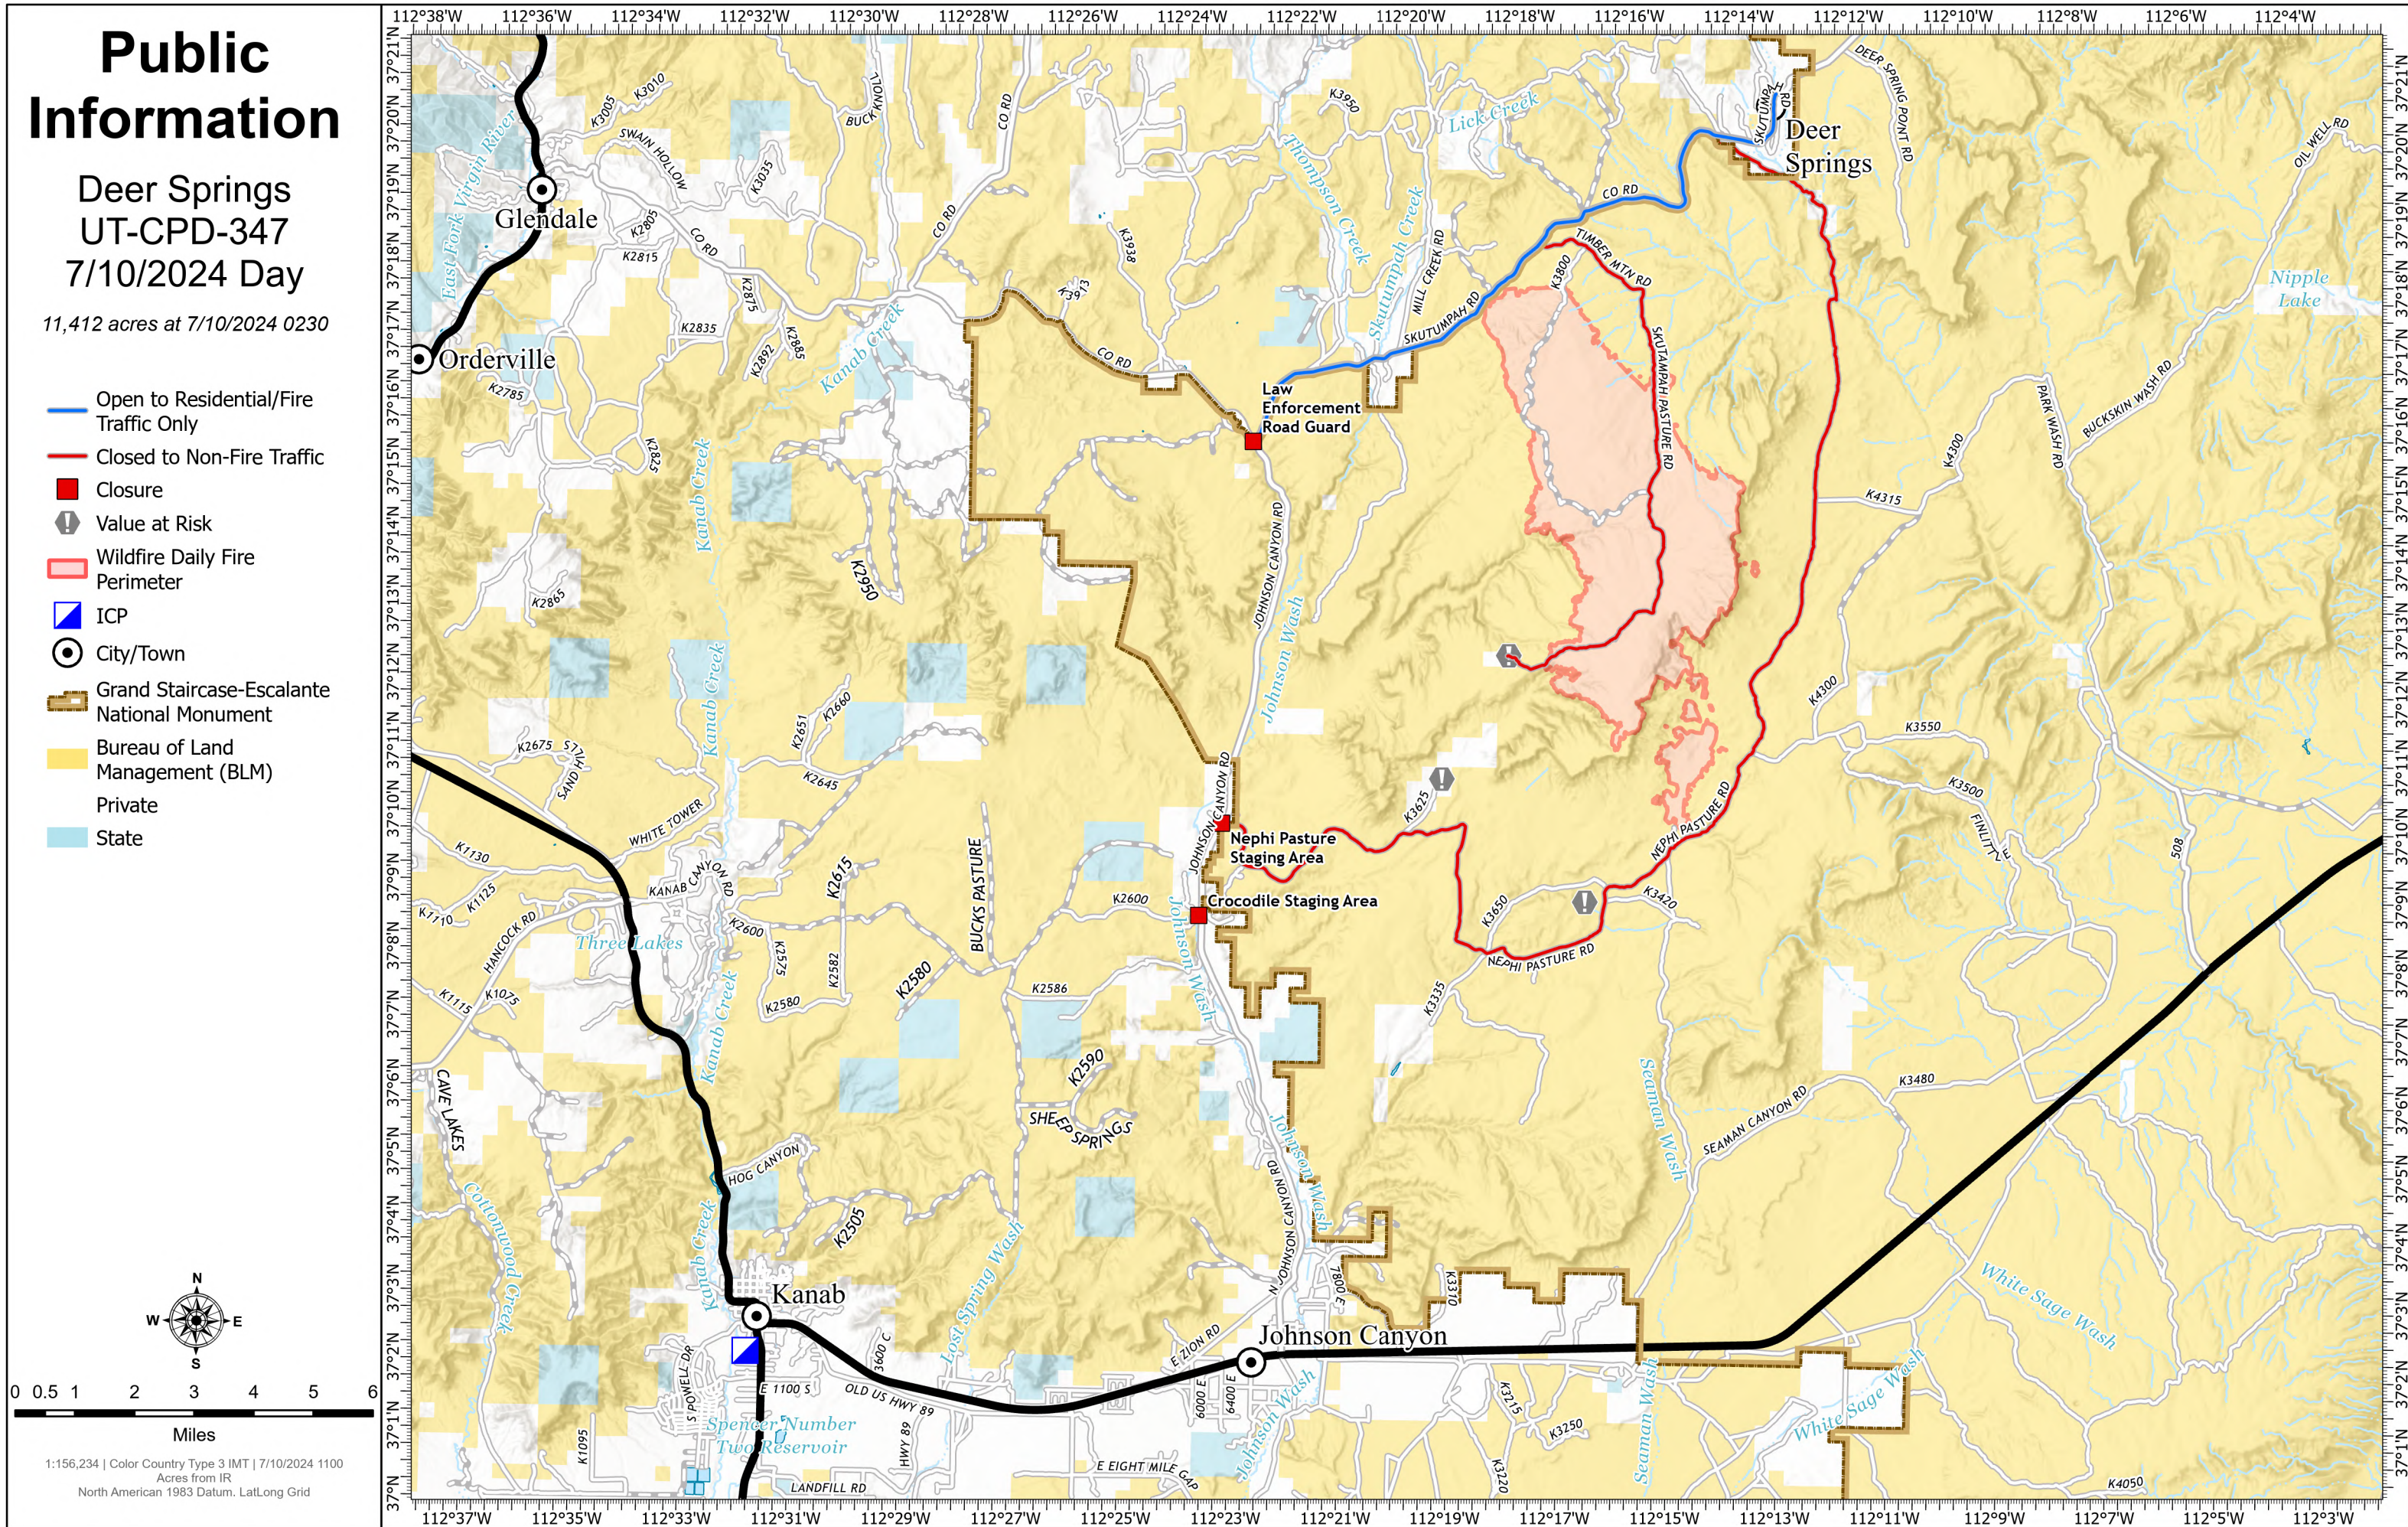

Public Information

Deer Springs
UT-CPD-347
7/10/2024 Day

11,412 acres at 7/10/2024 0230

- Open to Residential/Fire Traffic Only
- Closed to Non-Fire Traffic
- Closure
- Value at Risk
- Wildfire Daily Fire Perimeter
- ICP
- City/Town
- Grand Staircase-Escalante National Monument
- Bureau of Land Management (BLM)
- Private
- State

Miles

1:156,234 | Color Country Type 3 IMT | 7/10/2024 1100
Acres from IR
North American 1983 Datum, Lat/Long Grid