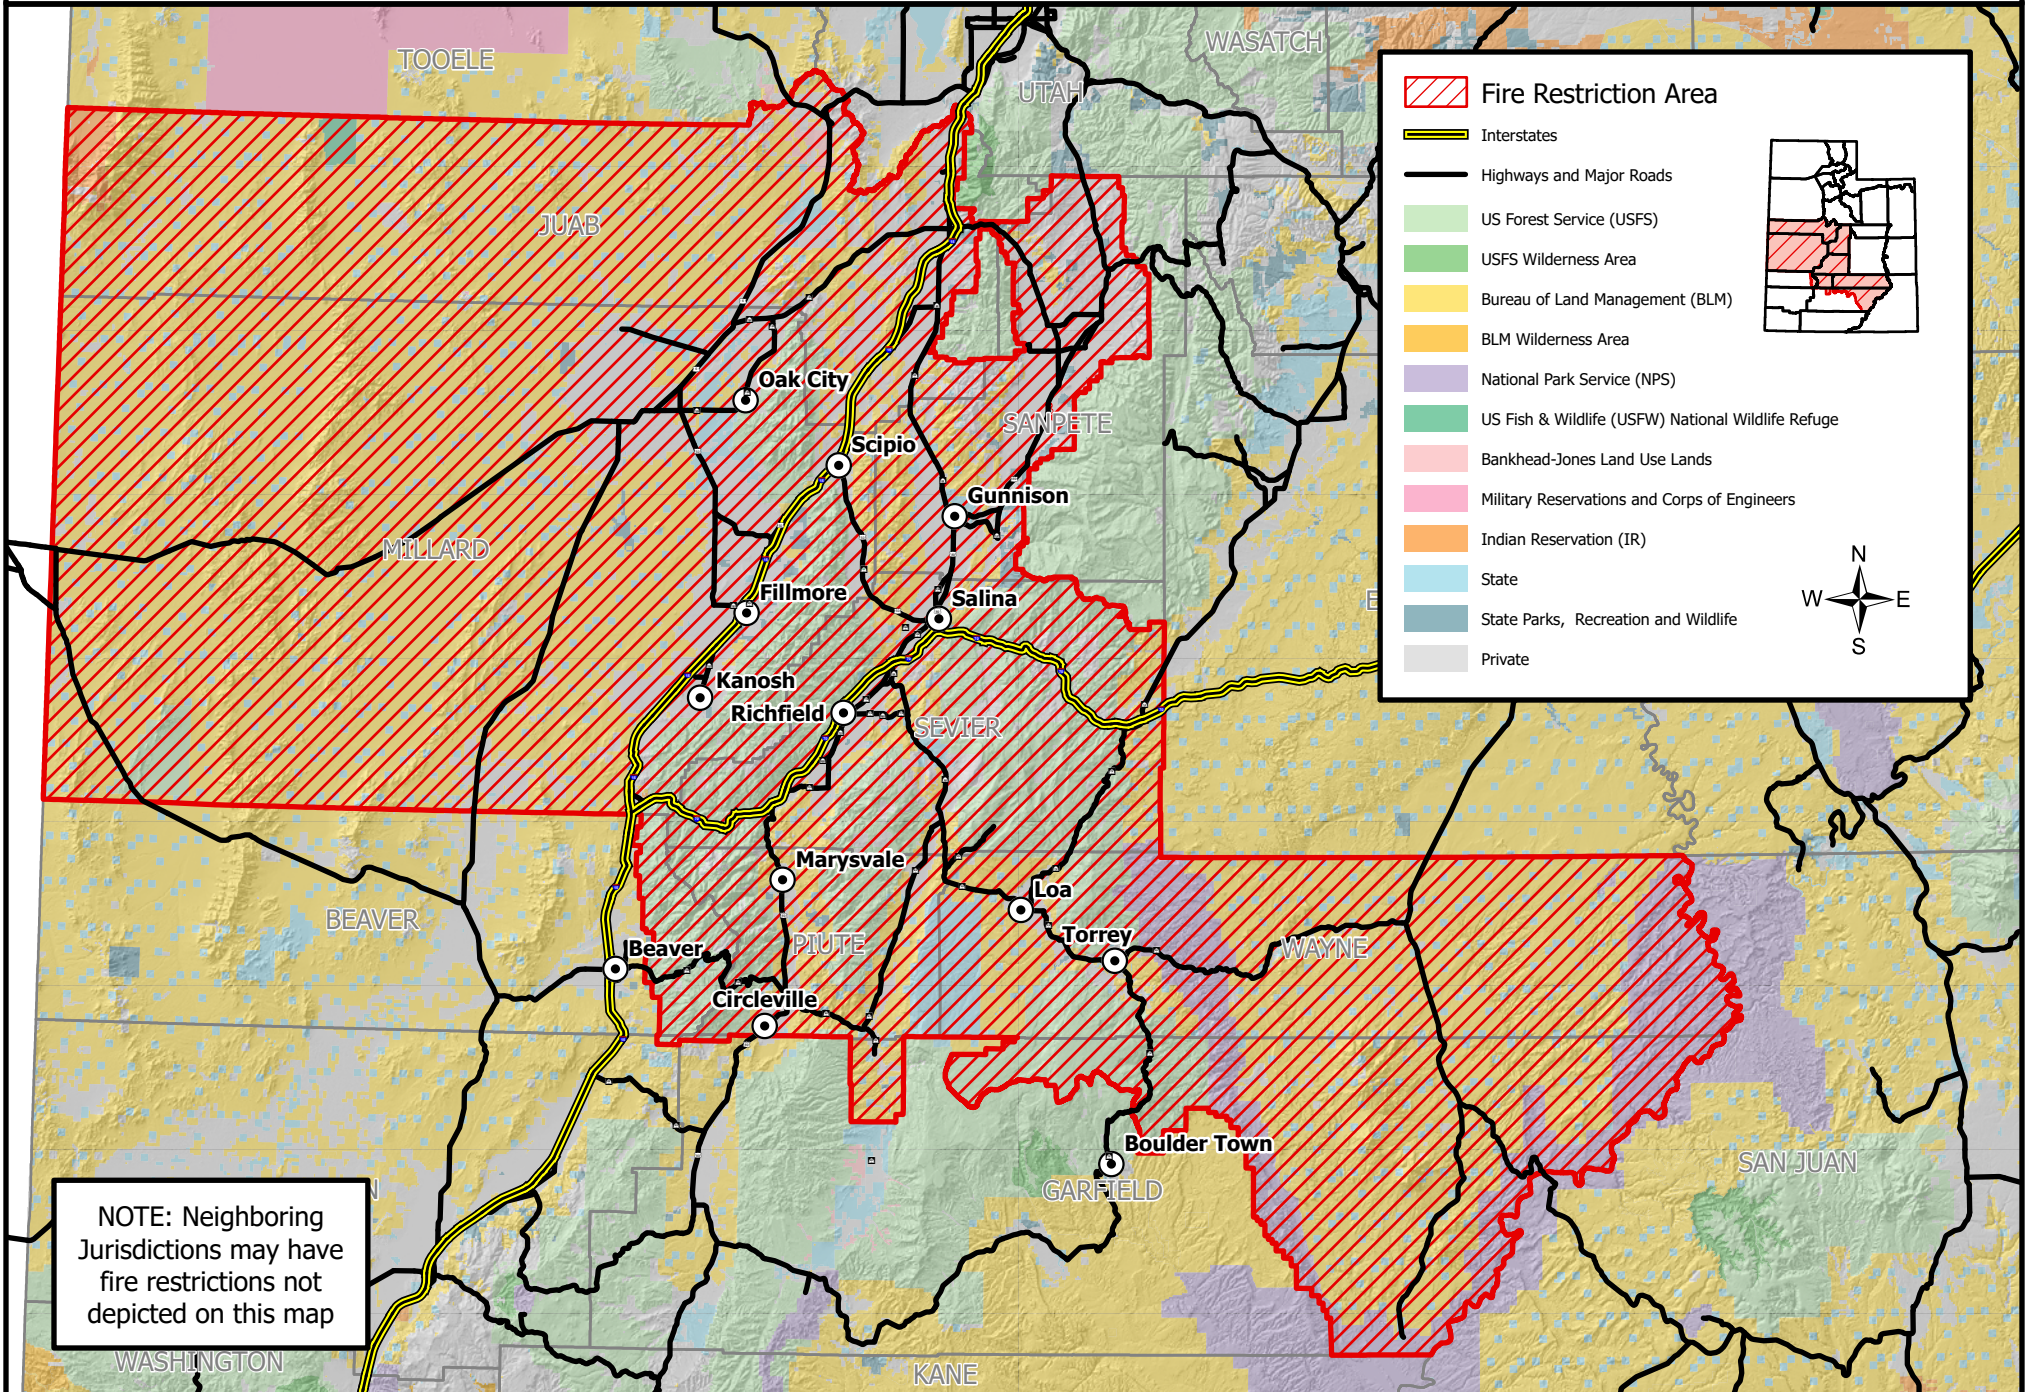

Central Utah Fire Restrictions

Stage 1 Fire Restrictions - July 12, 2024

NOTE: Neighboring Jurisdictions may have fire restrictions not depicted on this map