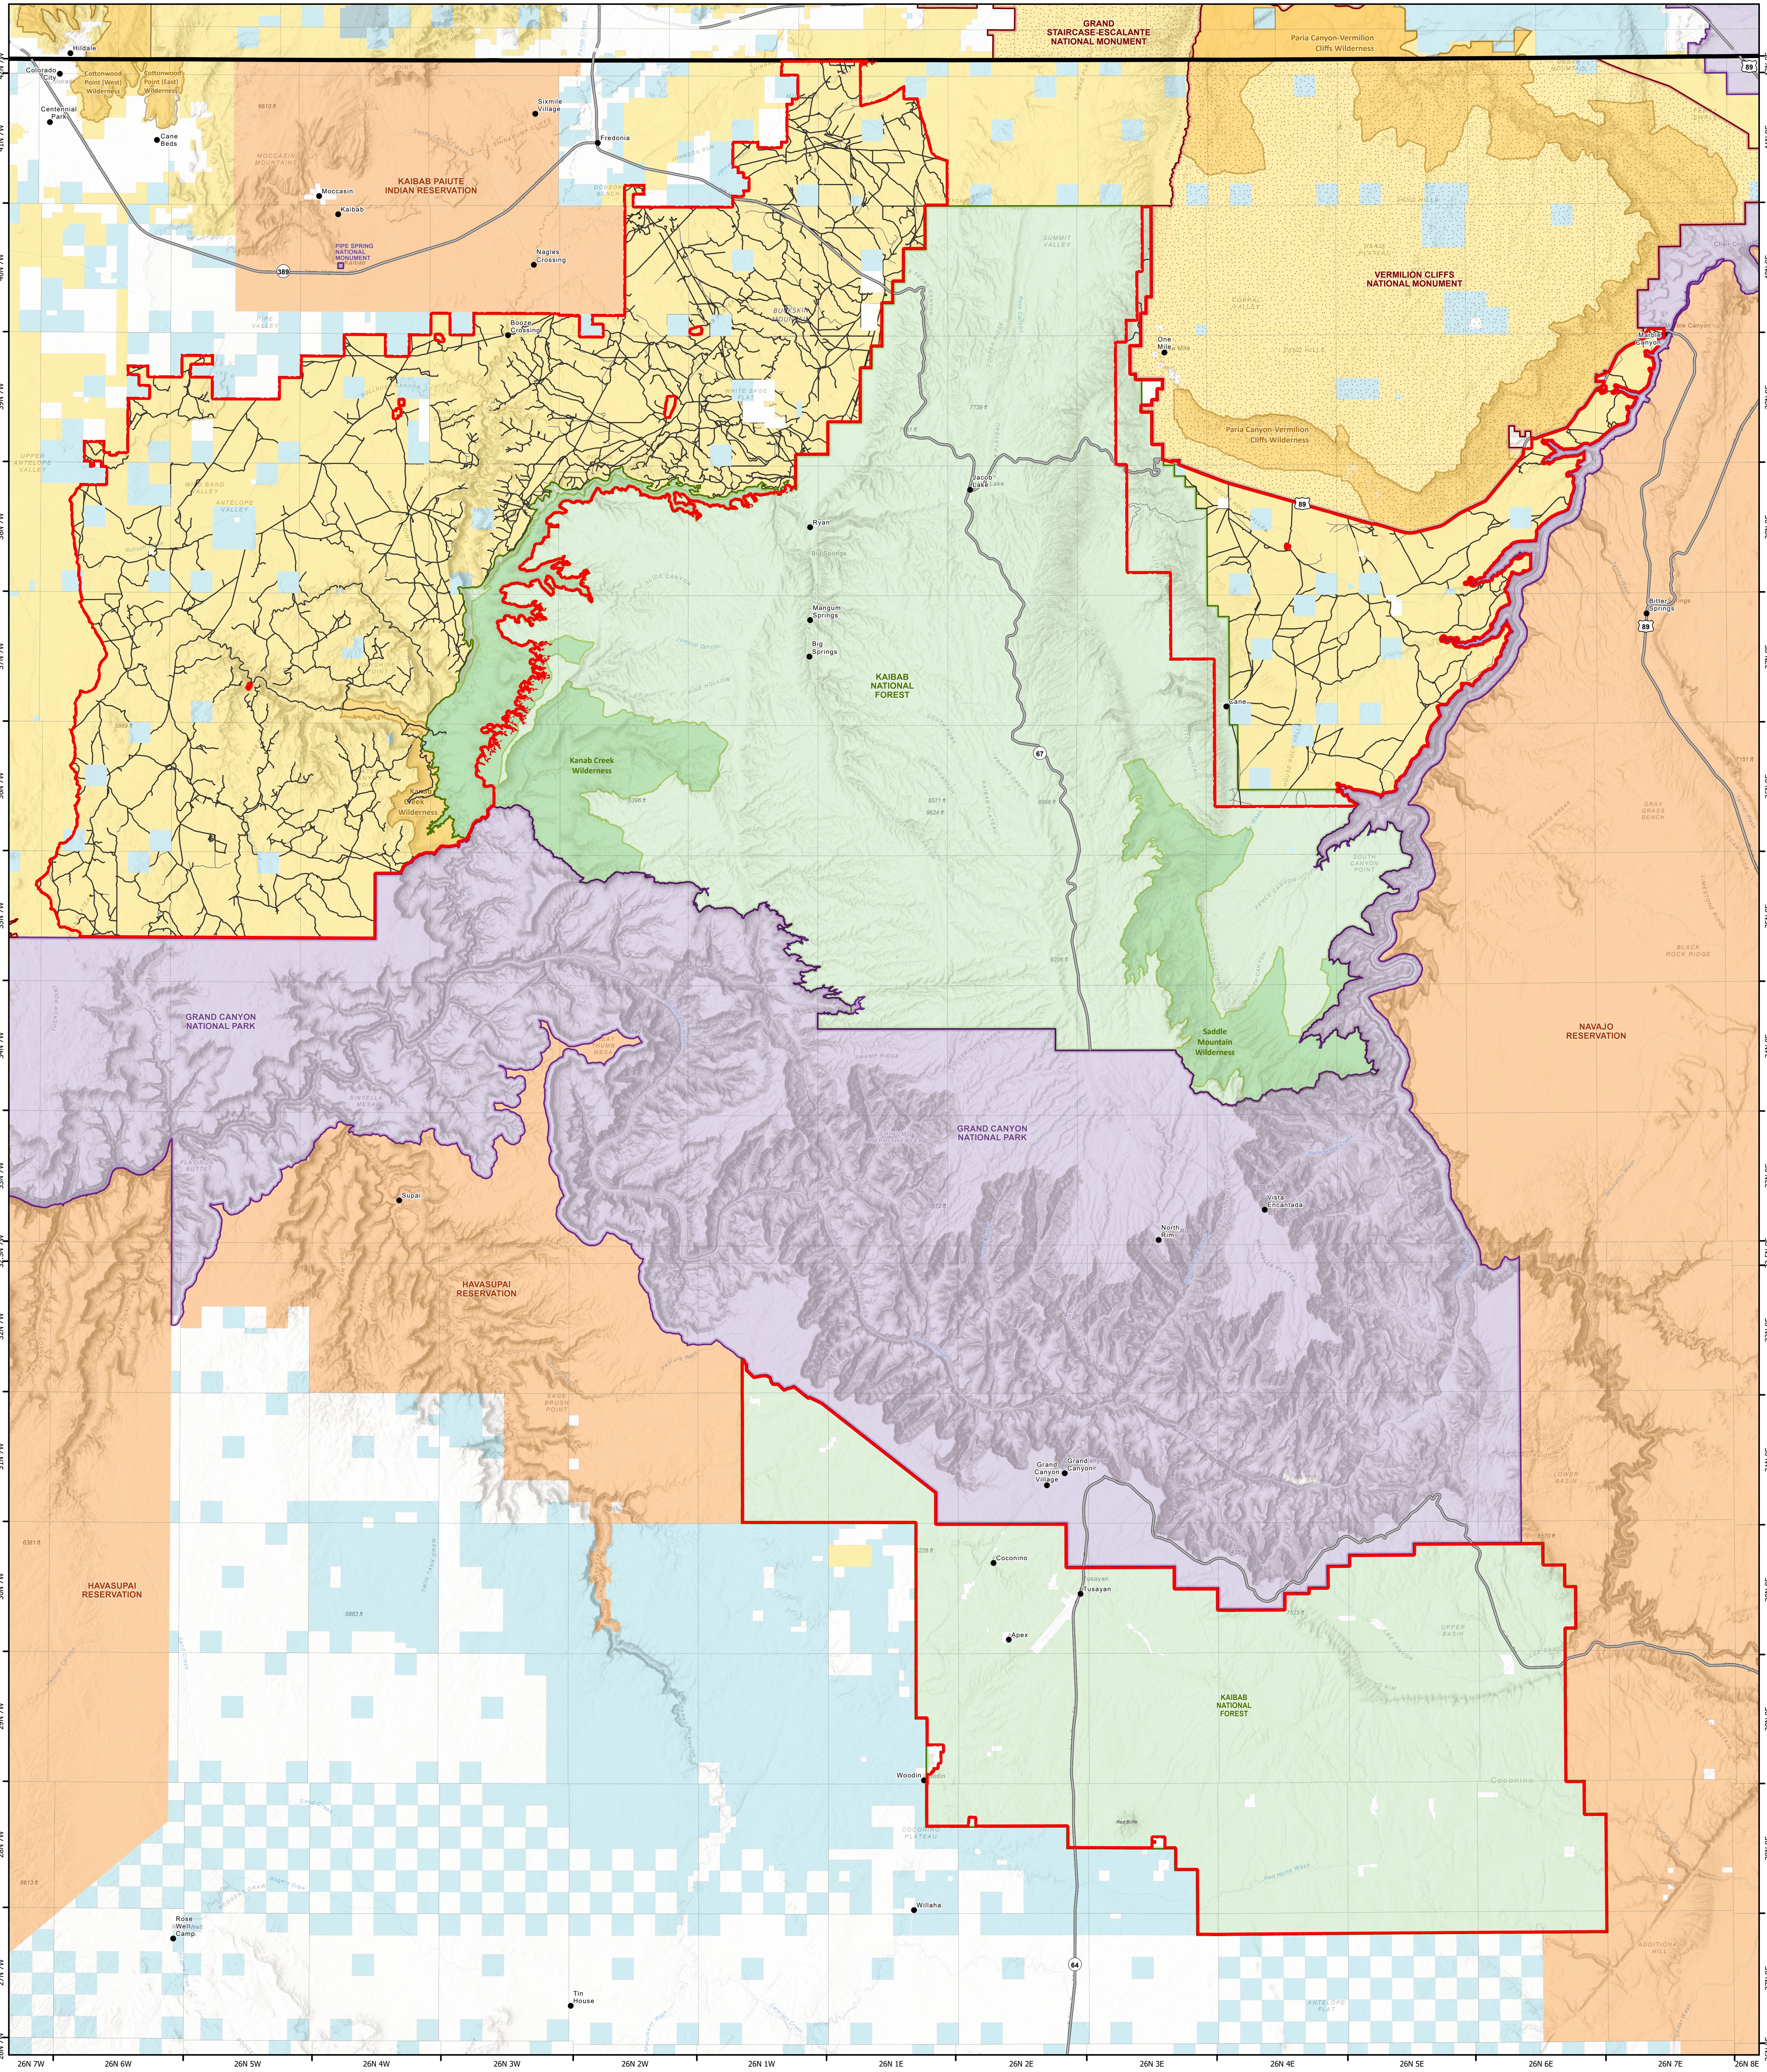

Baaj Nwaavjo I'tah Kukveni-Ancestral Footprints of the Grand Canyon National Monument

Route Inventory as of August 8, 2023

- Baaj Nwaavjo I'tah Kukveni - Ancestral Footprints of The Grand Canyon National Monument
- Town
- Highway
- State Boundary
- Route Inventory - GPS Routes and Unassessed Trails
- Other Routes
- BLM National Monument
- USFS National Forest
- NPS National Park Unit
- BLM Wilderness Area
- USFS Wilderness Area

Surface Management Agency

- Bureau of Land Management
- Indian Lands
- National Park Service
- Private
- State
- US Forest Service

This map intended to be plotted at 34 x 44 inches
Map created: June 26, 2024