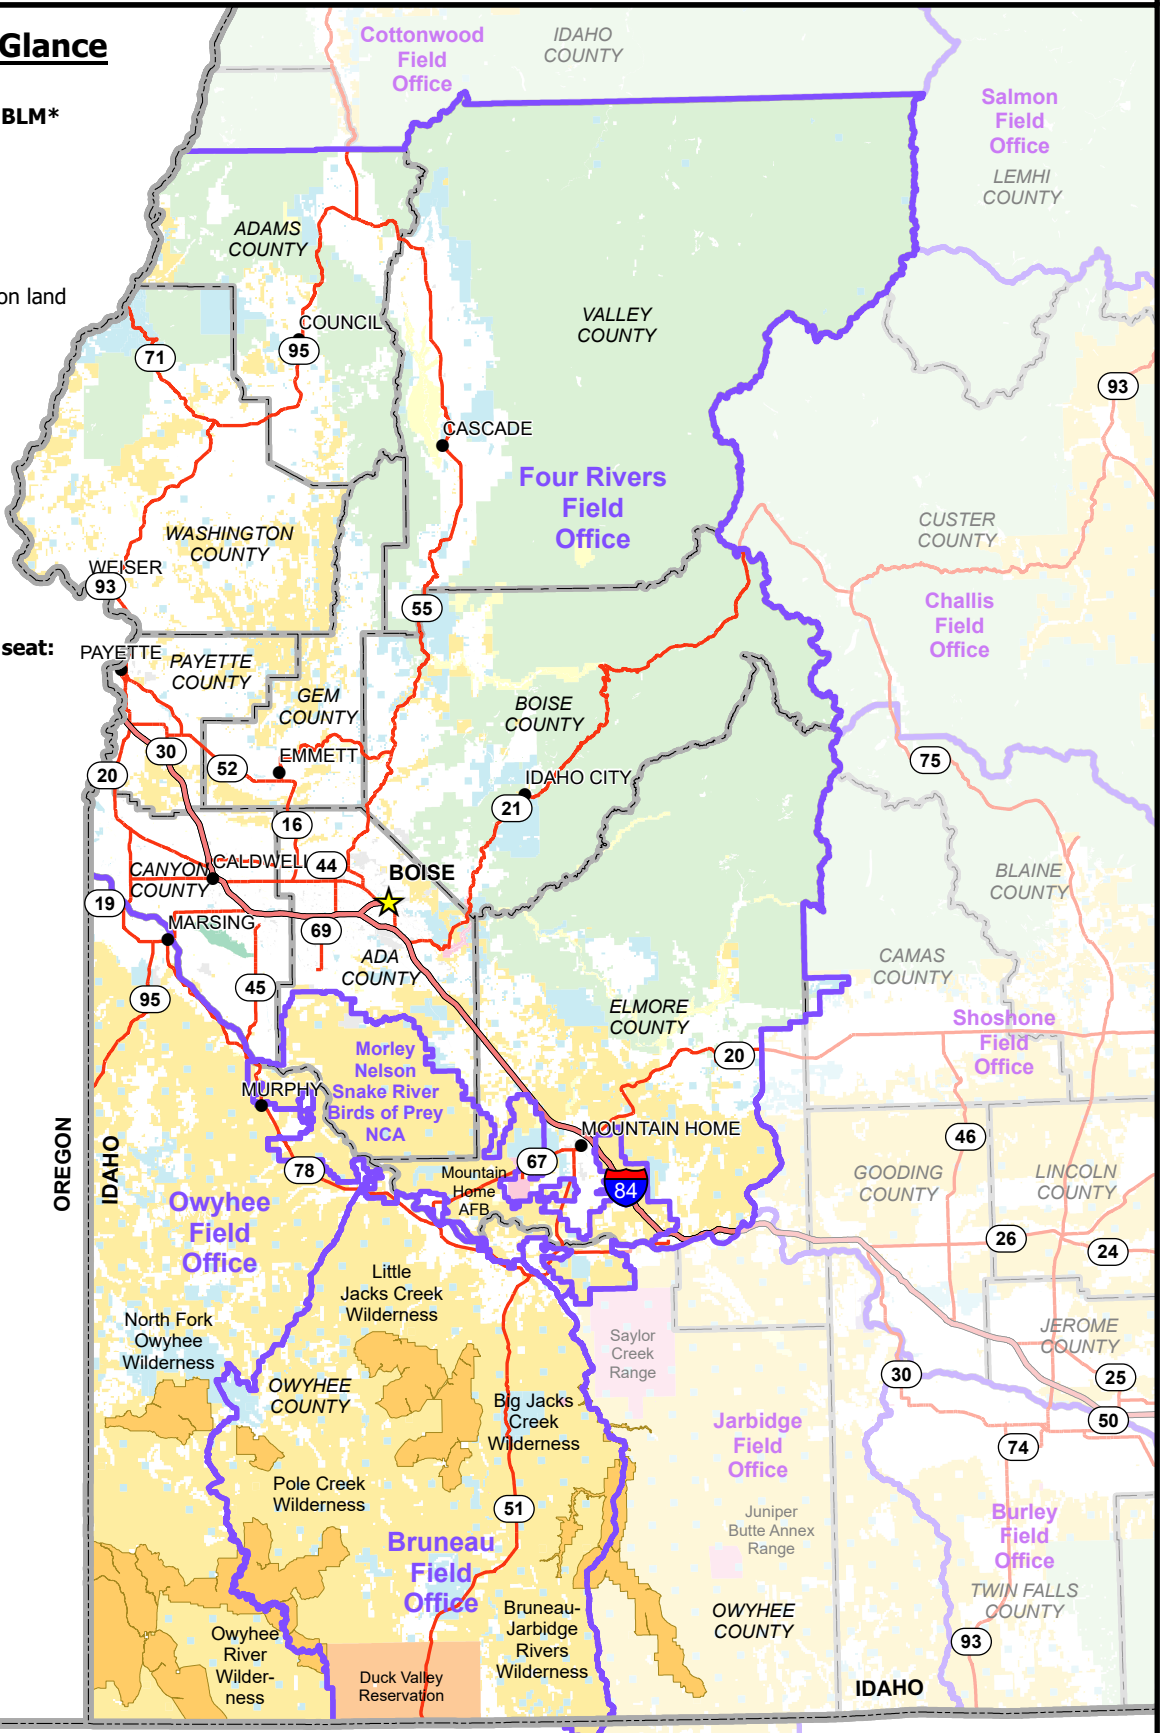

Boise District ~ Bureau of Land Management Idaho

Boise District at a Glance

Surface acres managed by BLM*

Bruneau FO: 1,445,051
 Four Rivers FO*: 896,751
 Birds of Prey NCA*: 487,393
 Owyhee FO*: 1,260,555
 TOTAL BDO*: 4,089,750

*includes Bureau of Reclamation land

Wilderness acres managed by BLM

Bruneau-Jarbridge: 30,020
 Big Jacks Creek: 57,012
 Little Jacks Creek: 54,952
 Pole Creek: 13,406
 North Fork Owyhee: 44,666
 Owyhee River: 271,368
 TOTAL BDO: 473,423

Idaho Counties Within Boise District, with county seat:

ADA (Boise)
 ADAMS (Council)
 BOISE (Idaho City)
 CANYON (Caldwell)
 ELMORE (Mountain Home)
 GEM (Emmett)
 OWYHEE (Murphy)
 PAYETTE (Payette)
 VALLEY (Cascade)
 WASHINGTON (Weiser)