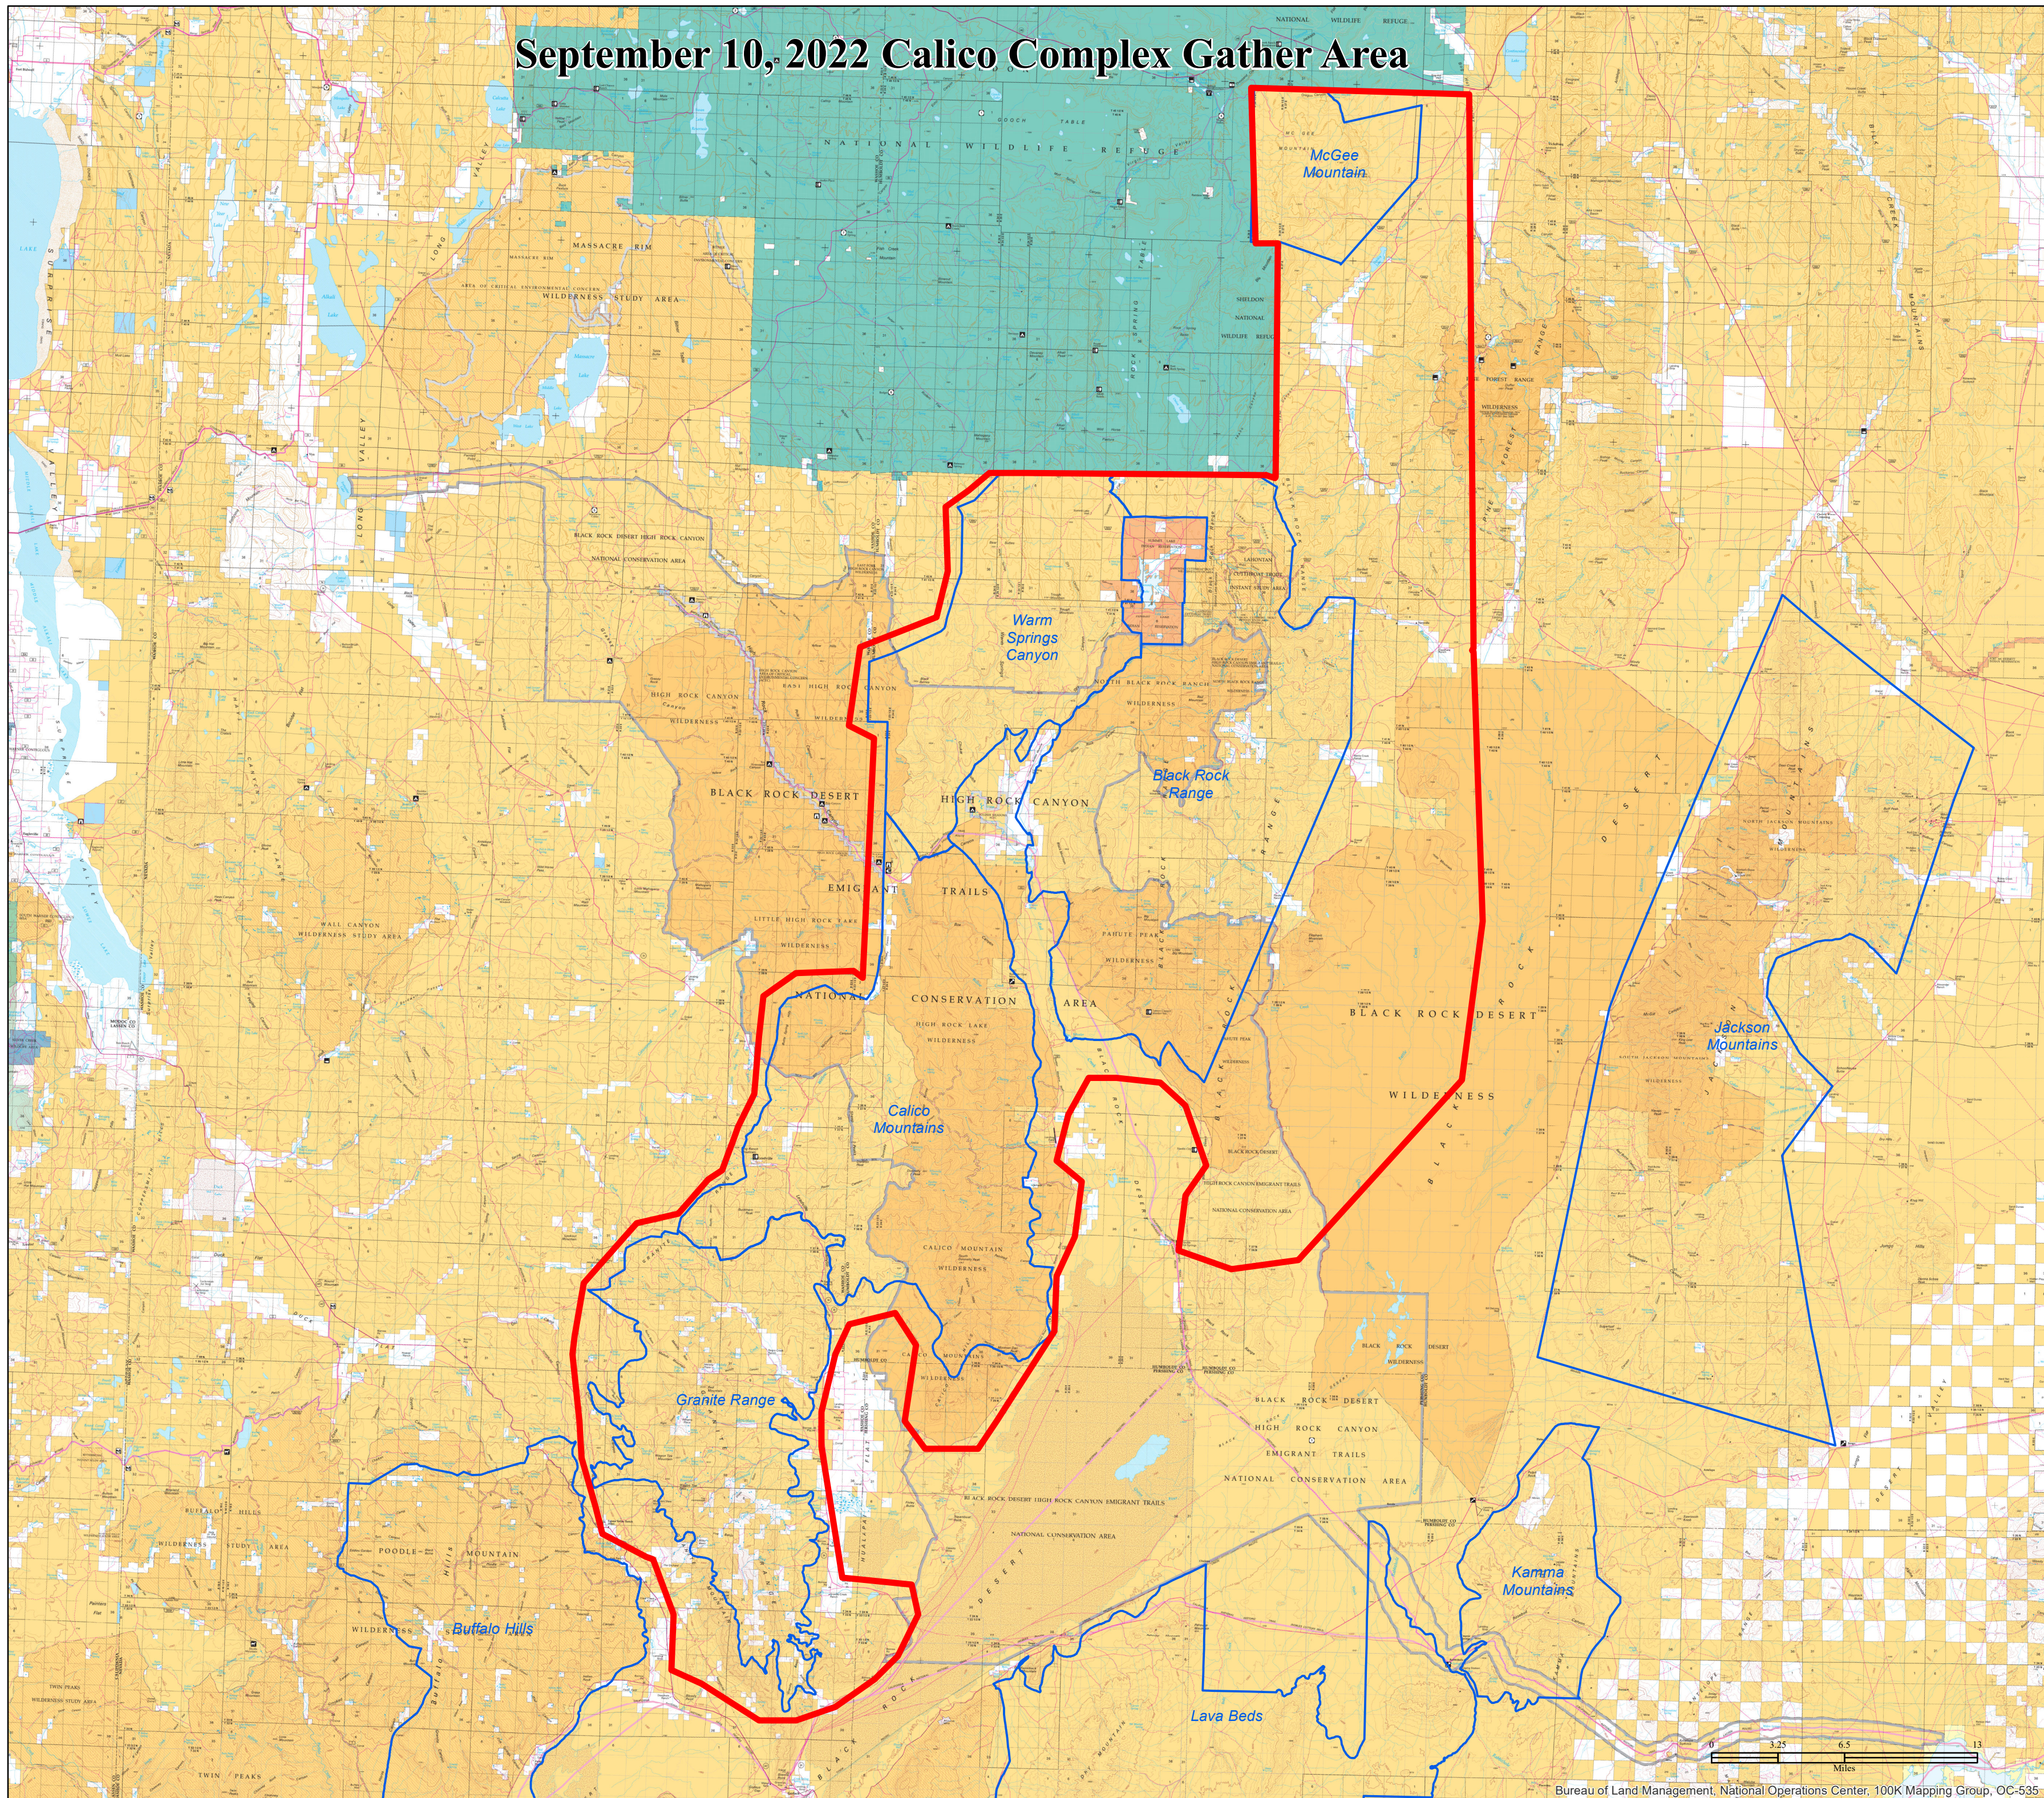

September 10, 2022 Calico Complex Gather Area

Winnemucca District
Bureau of Land Management
5100 E. Winnemucca Blvd
Winnemucca, NV. 89445

Legend

- Capture Area
- HMA's

Date: 2/22/2022 1:339,438