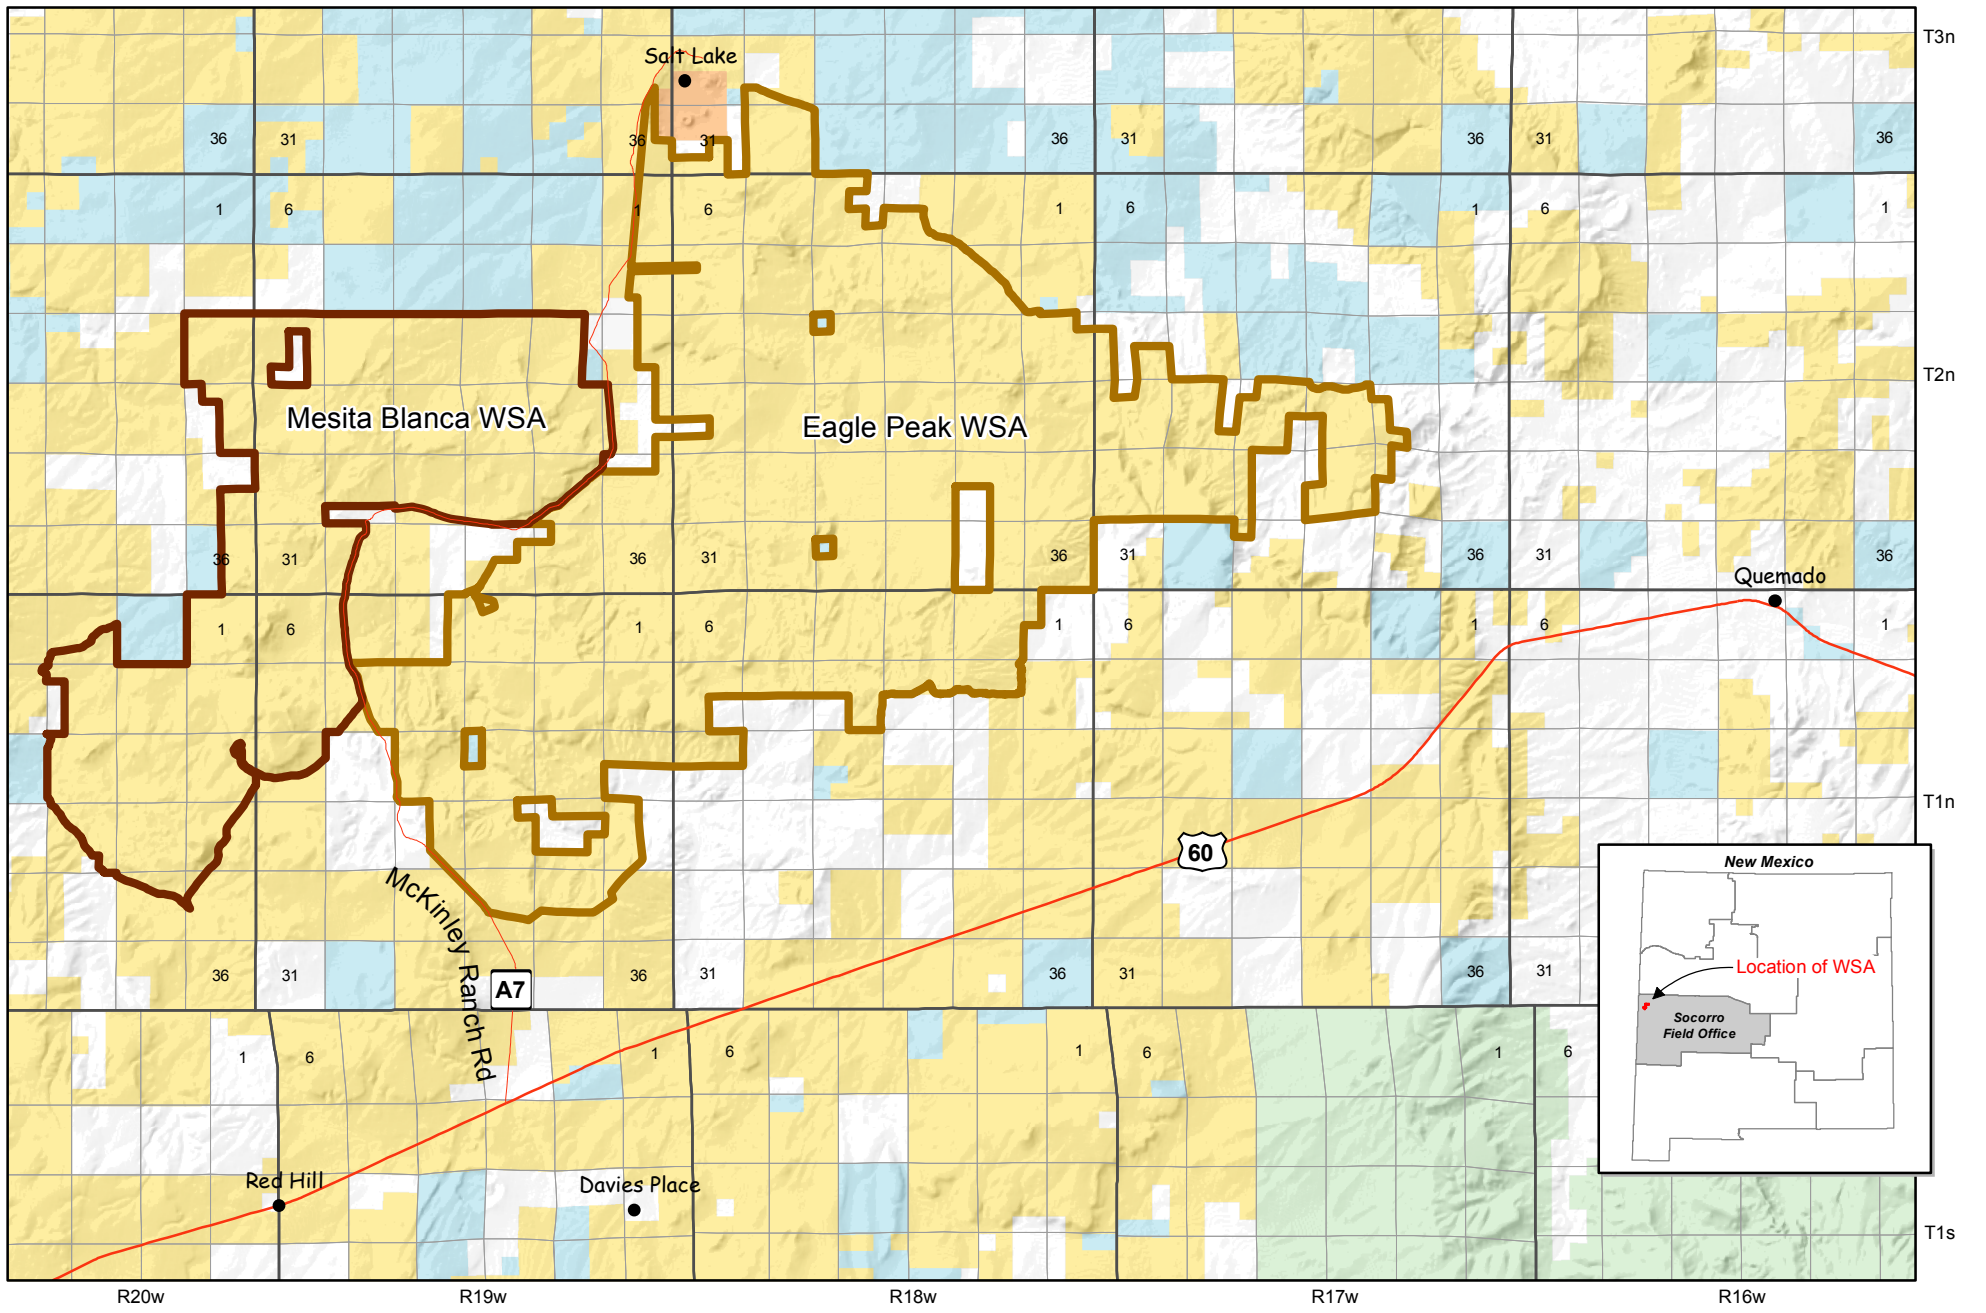

Mesita Blanca Wilderness Study Area

- Mesita Blanca WSA
- Other WSA
- Bureau of Land Management
- Forest Service
- Private
- State
- Tribal
- US Highway
- County Road

Produced by the BLM New Mexico State Office Geographic Sciences Team
Santa Fe, New Mexico