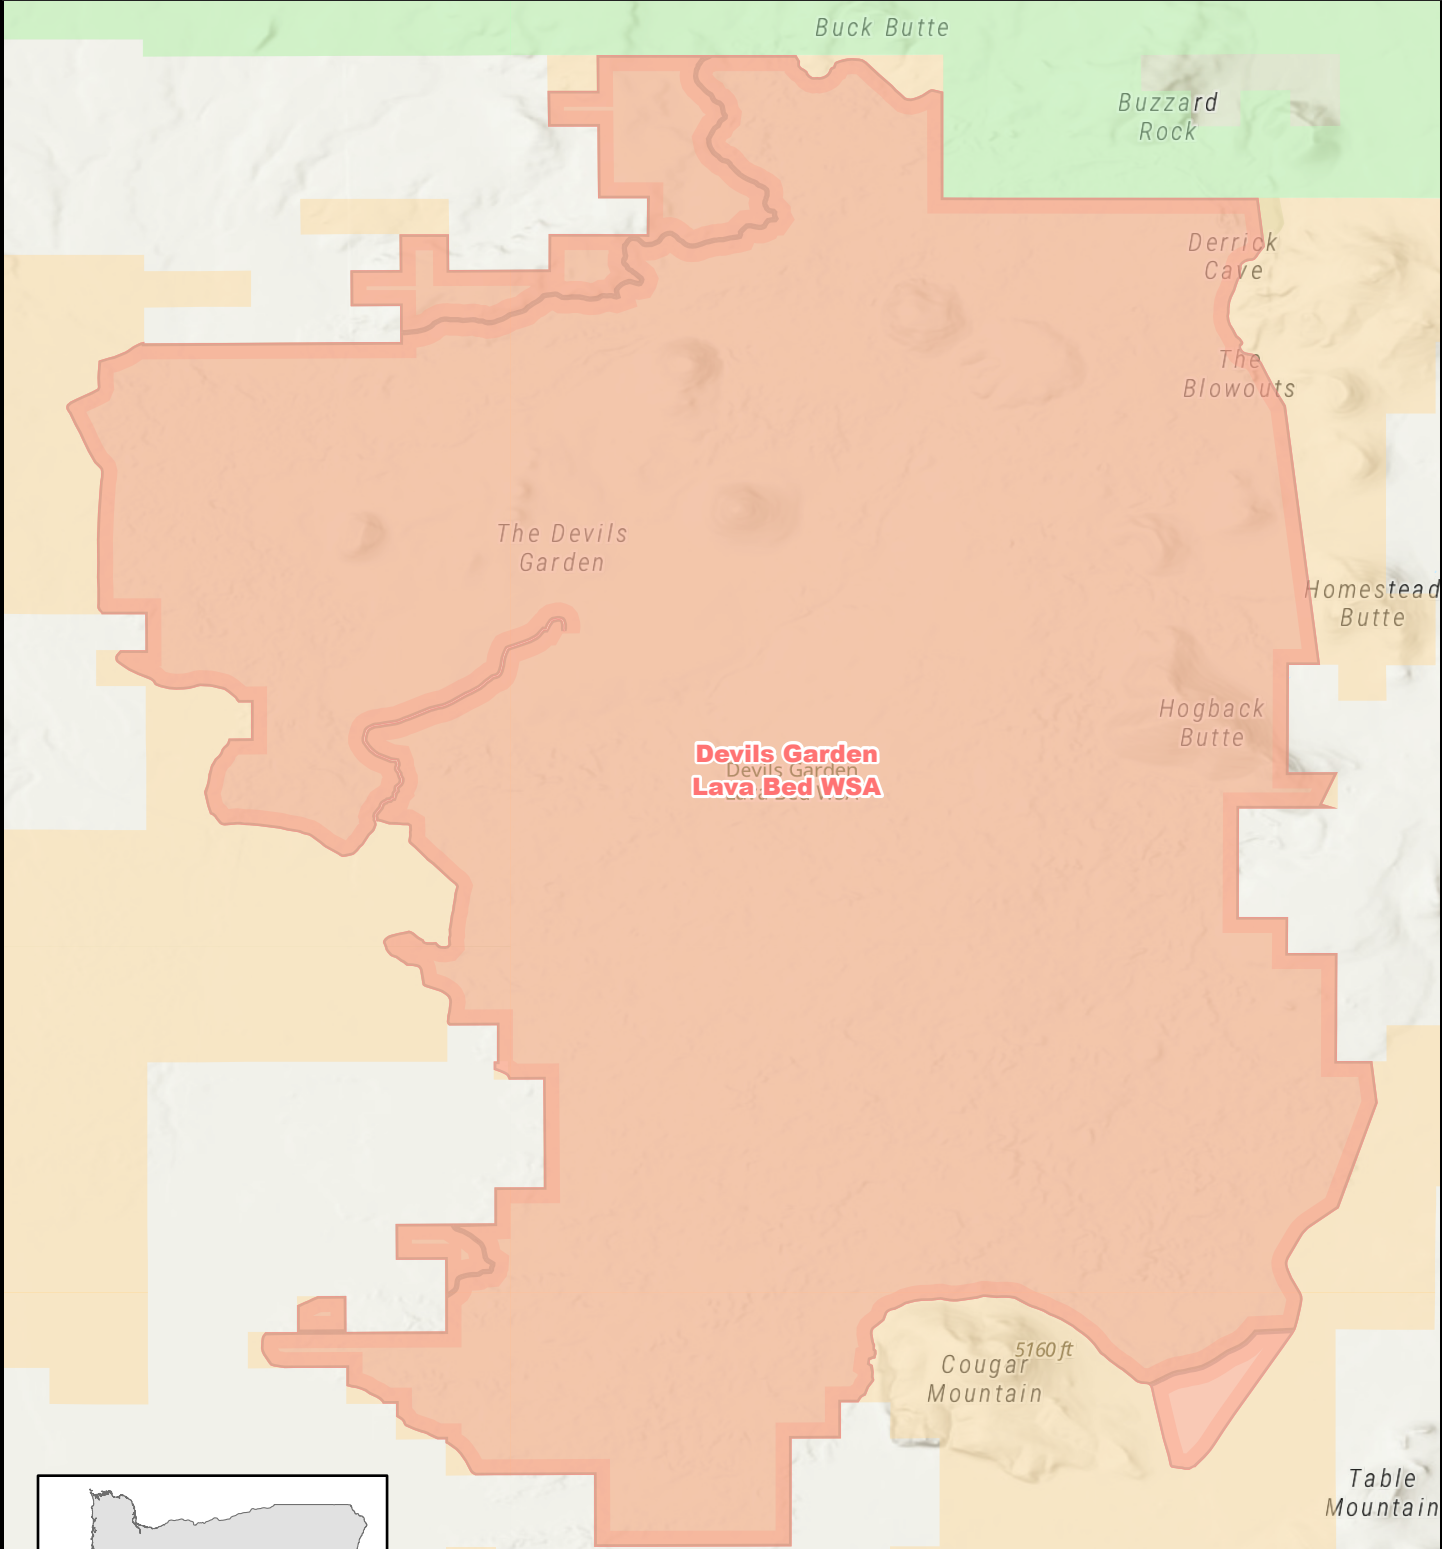

Devils Garden Lava Bed WSA

Devils Garden
Devils Garden
Lava Bed WSA

Bureau of Land Management
Oregon/Washington State Office

1 0 1 1 Miles

U.S. DEPARTMENT OF THE INTERIOR
BUREAU OF LAND MANAGEMENT