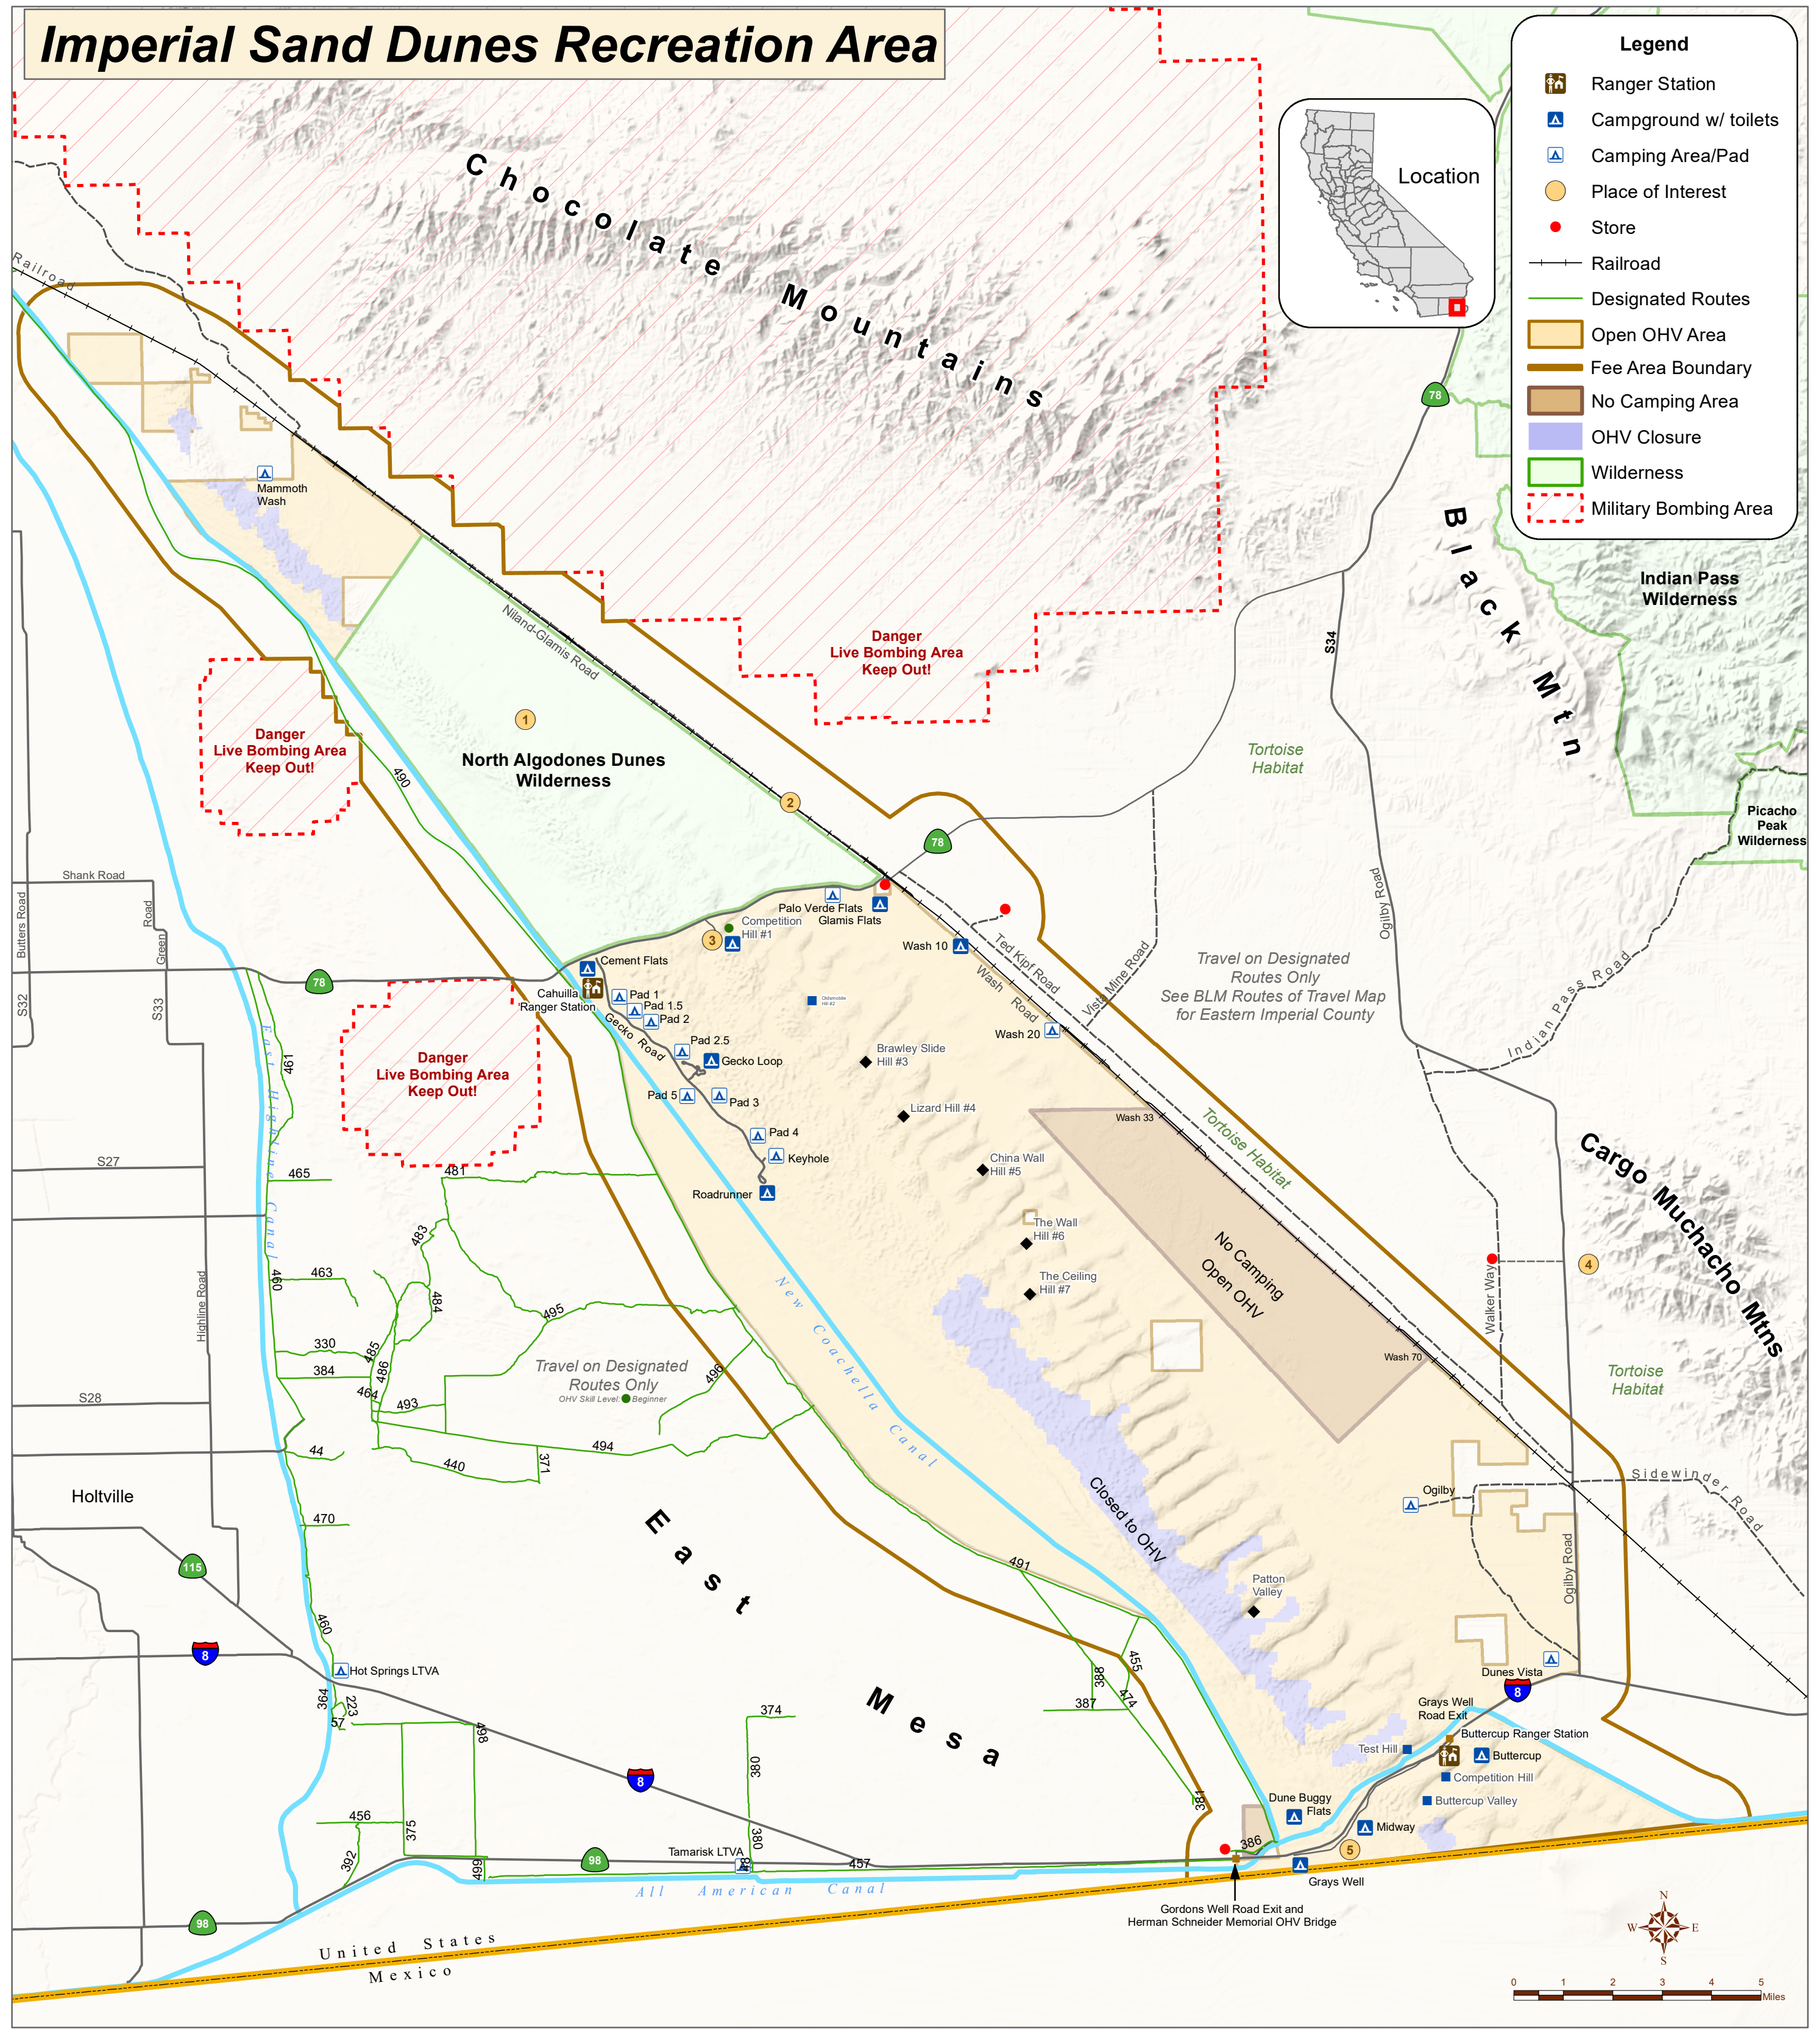

Imperial Sand Dunes Recreation Area

Legend

-  Ranger Station
-  Campground w/ toilets
-  Camping Area/Pad
-  Place of Interest
-  Store
-  Railroad
-  Designated Routes
-  Open OHV Area
-  Fee Area Boundary
-  No Camping Area
-  OHV Closure
-  Wilderness
-  Military Bombing Area

Location

Travel on Designated Routes Only
See BLM Routes of Travel Map for Eastern Imperial County

No Camping
Open OHV

Closed to OHV