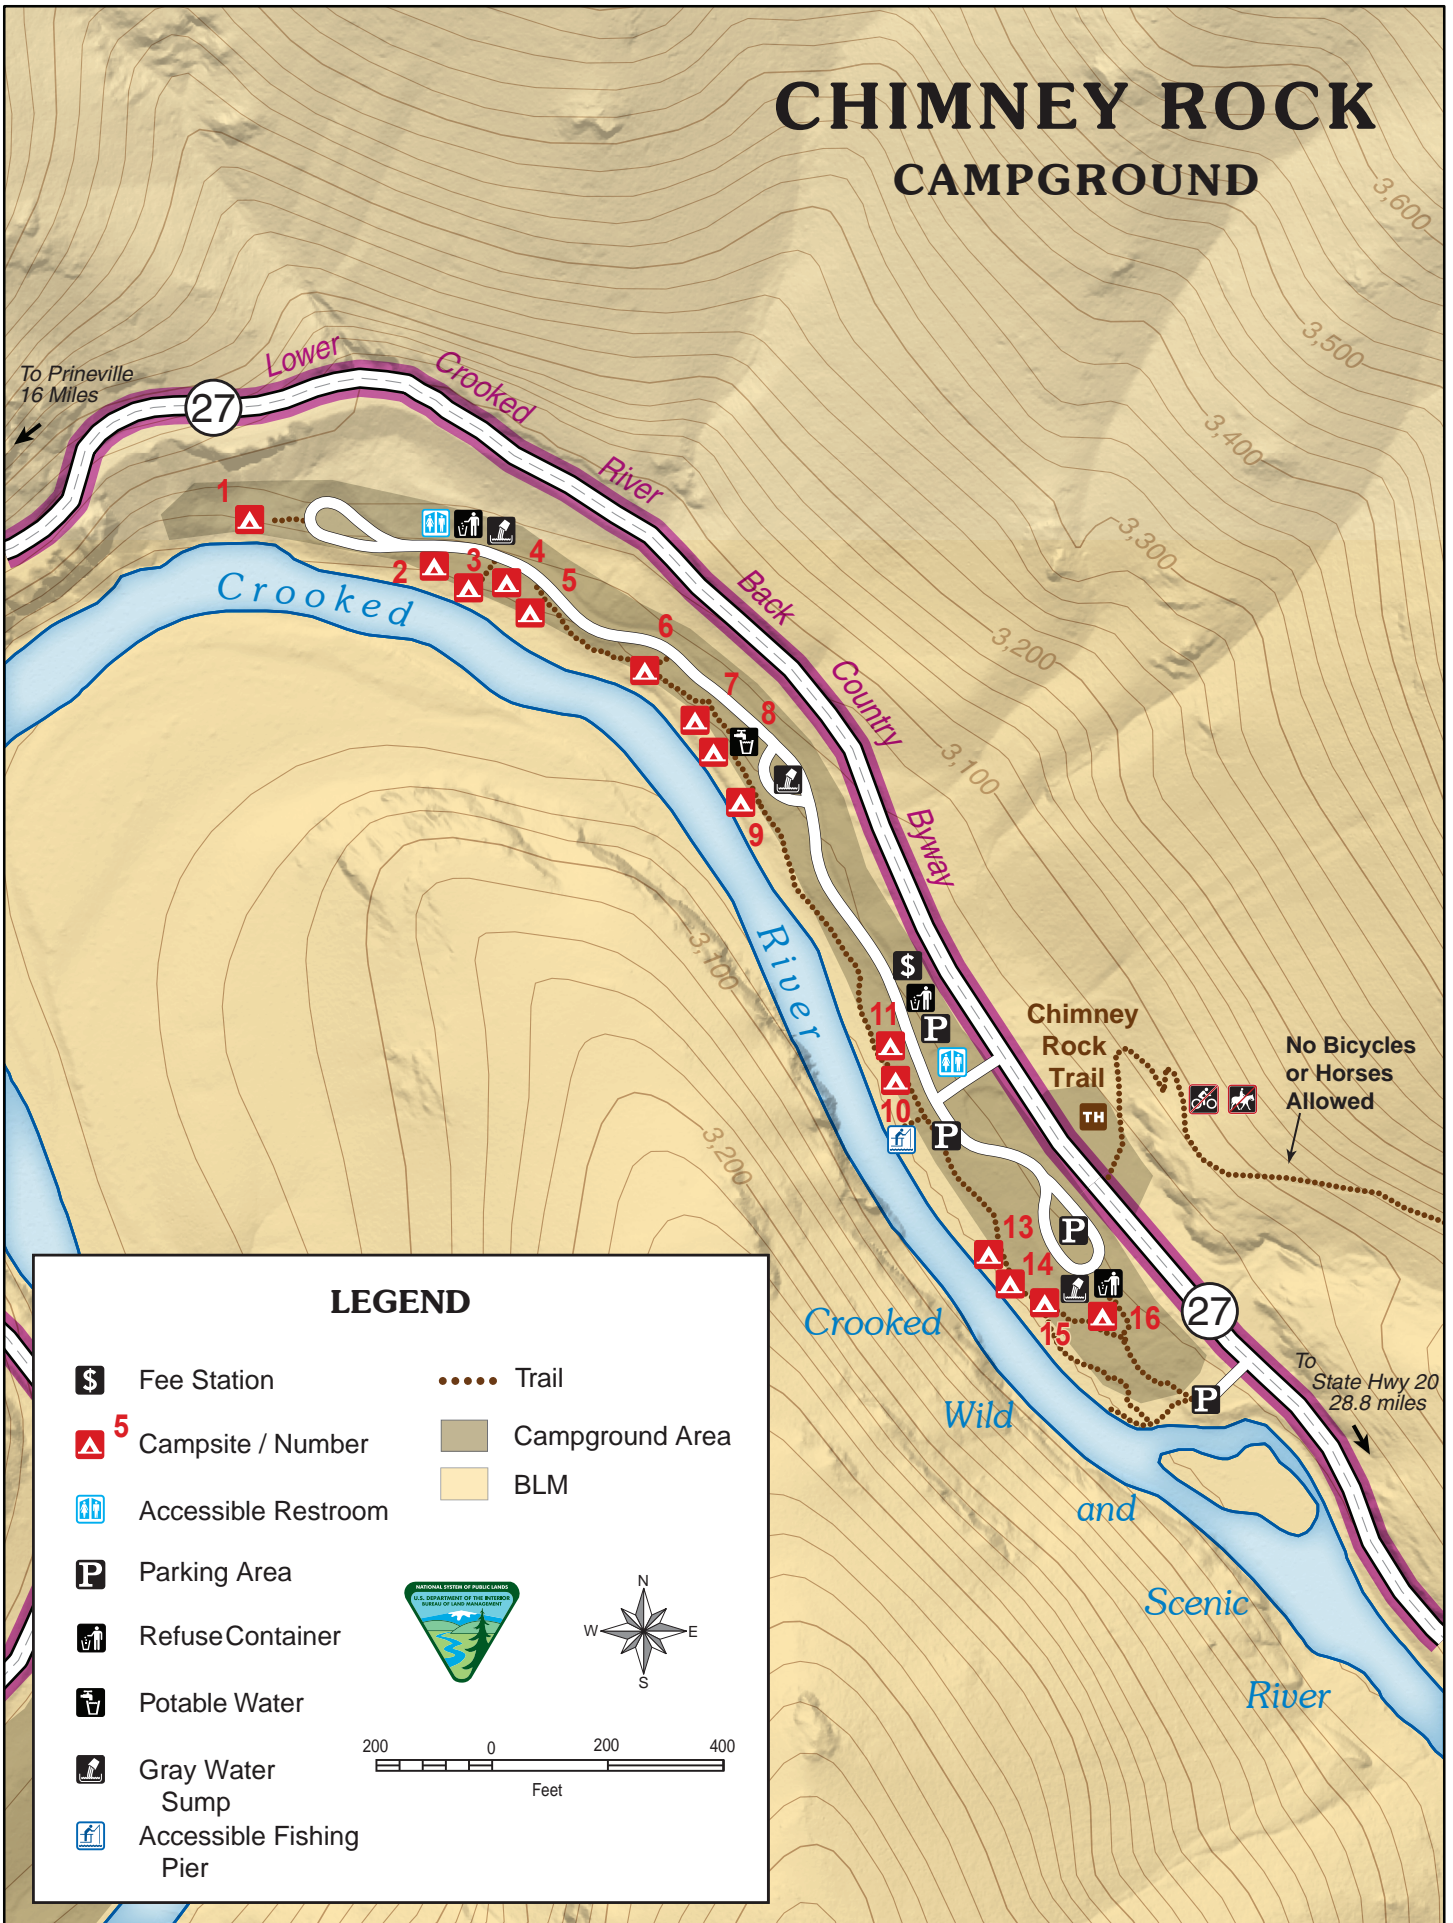

CHIMNEY ROCK CAMPGROUND

LEGEND

-  Fee Station
-  Campsite / Number
-  Accessible Restroom
-  Parking Area
-  Refuse Container
-  Potable Water
-  Gray Water Sump
-  Accessible Fishing Pier
-  Trail
-  Campground Area
-  BLM