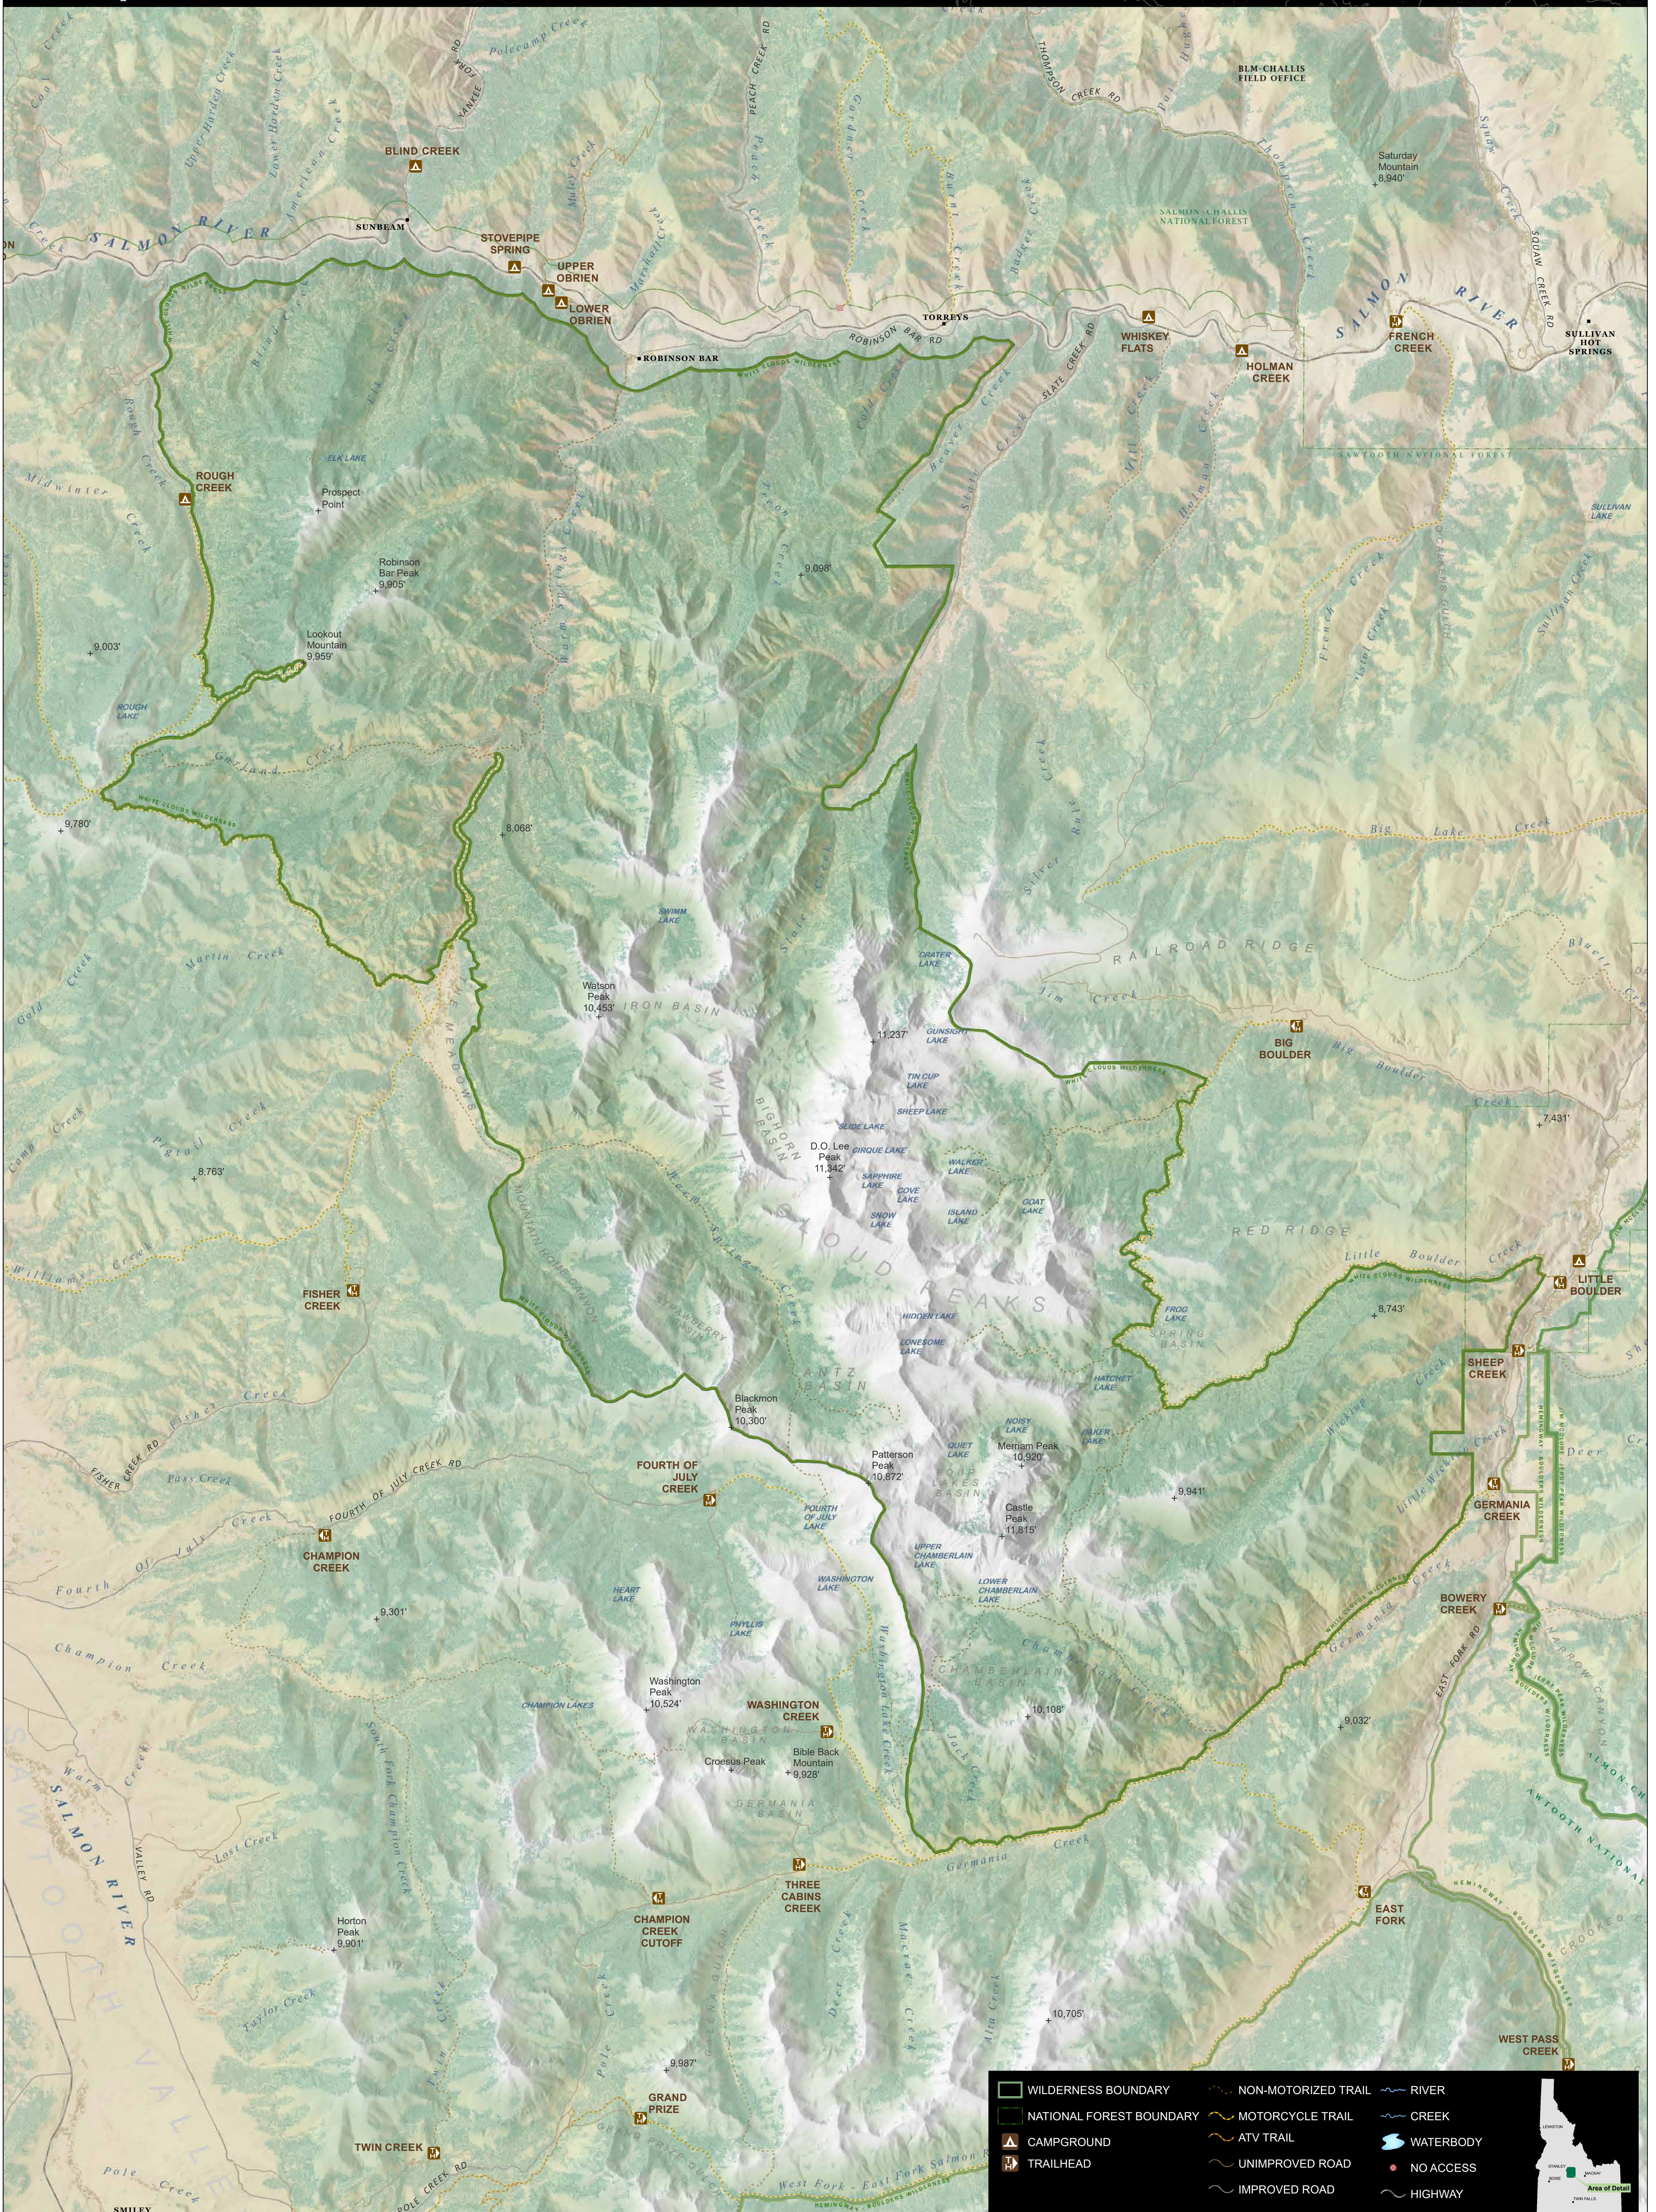

# White Clouds Wilderness, Idaho

WILDERNESS BOUNDARY	NON-MOTORIZED TRAIL	RIVER
NATIONAL FOREST BOUNDARY	MOTORCYCLE TRAIL	CREEK
CAMPGROUND	ATV TRAIL	WATERBODY
TRAILHEAD	UNIMPROVED ROAD	NO ACCESS
	IMPROVED ROAD	HIGHWAY