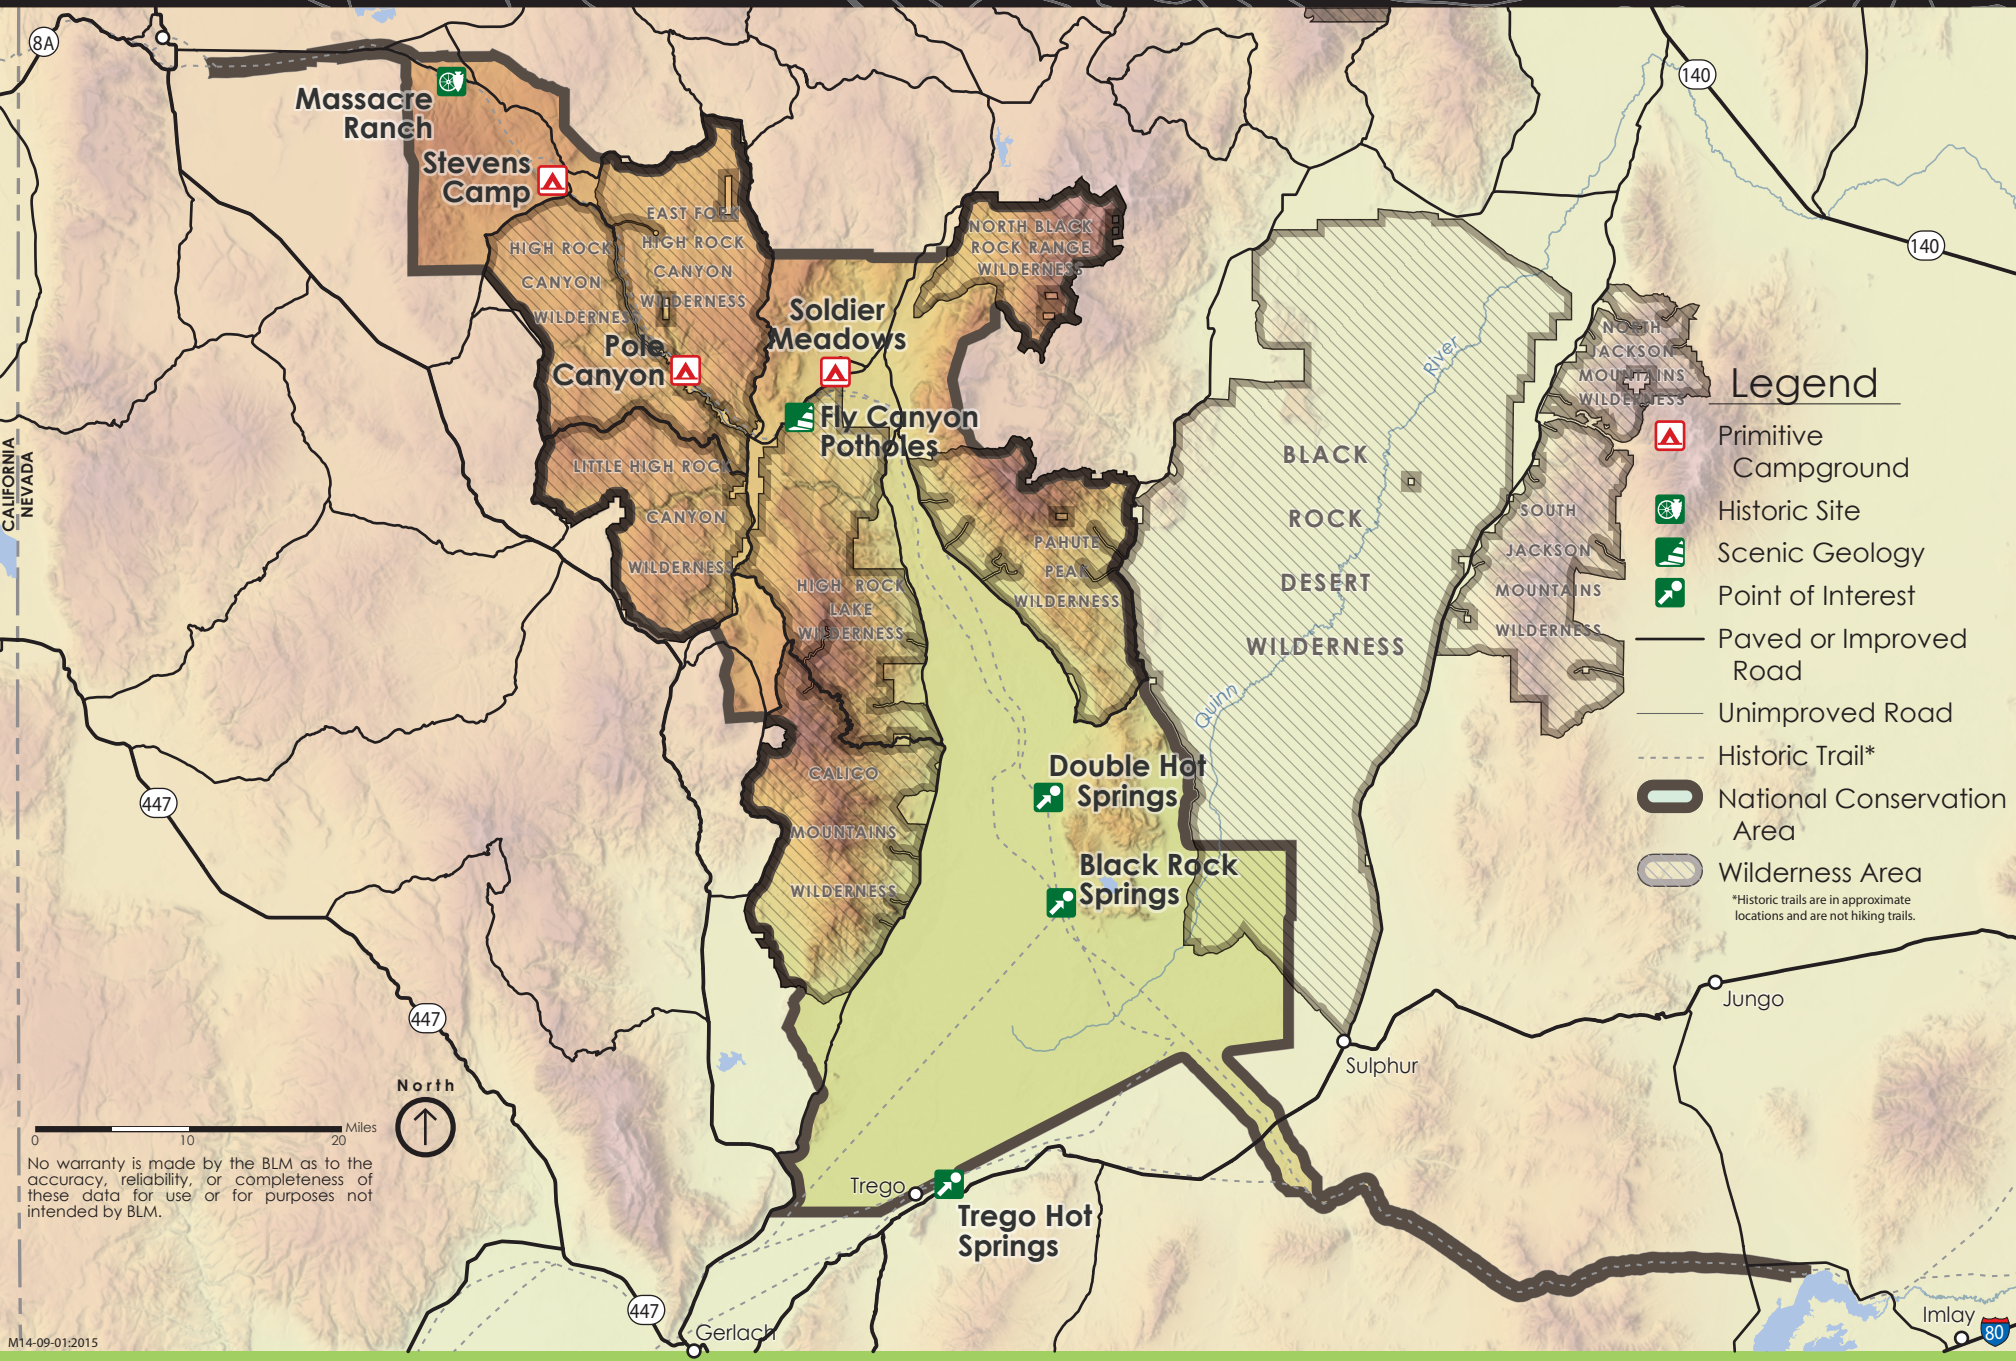

Black Rock Desert - High Rock Canyon Emigrant Trails

National Conservation Area

Legend

- Primitive Campground
- Historic Site
- Scenic Geology
- Point of Interest
- Paved or Improved Road
- Unimproved Road
- Historic Trail*
- National Conservation Area
- Wilderness Area

*Historic trails are in approximate locations and are not hiking trails.

No warranty is made by the BLM as to the accuracy, reliability, or completeness of these data for use or for purposes not intended by BLM.