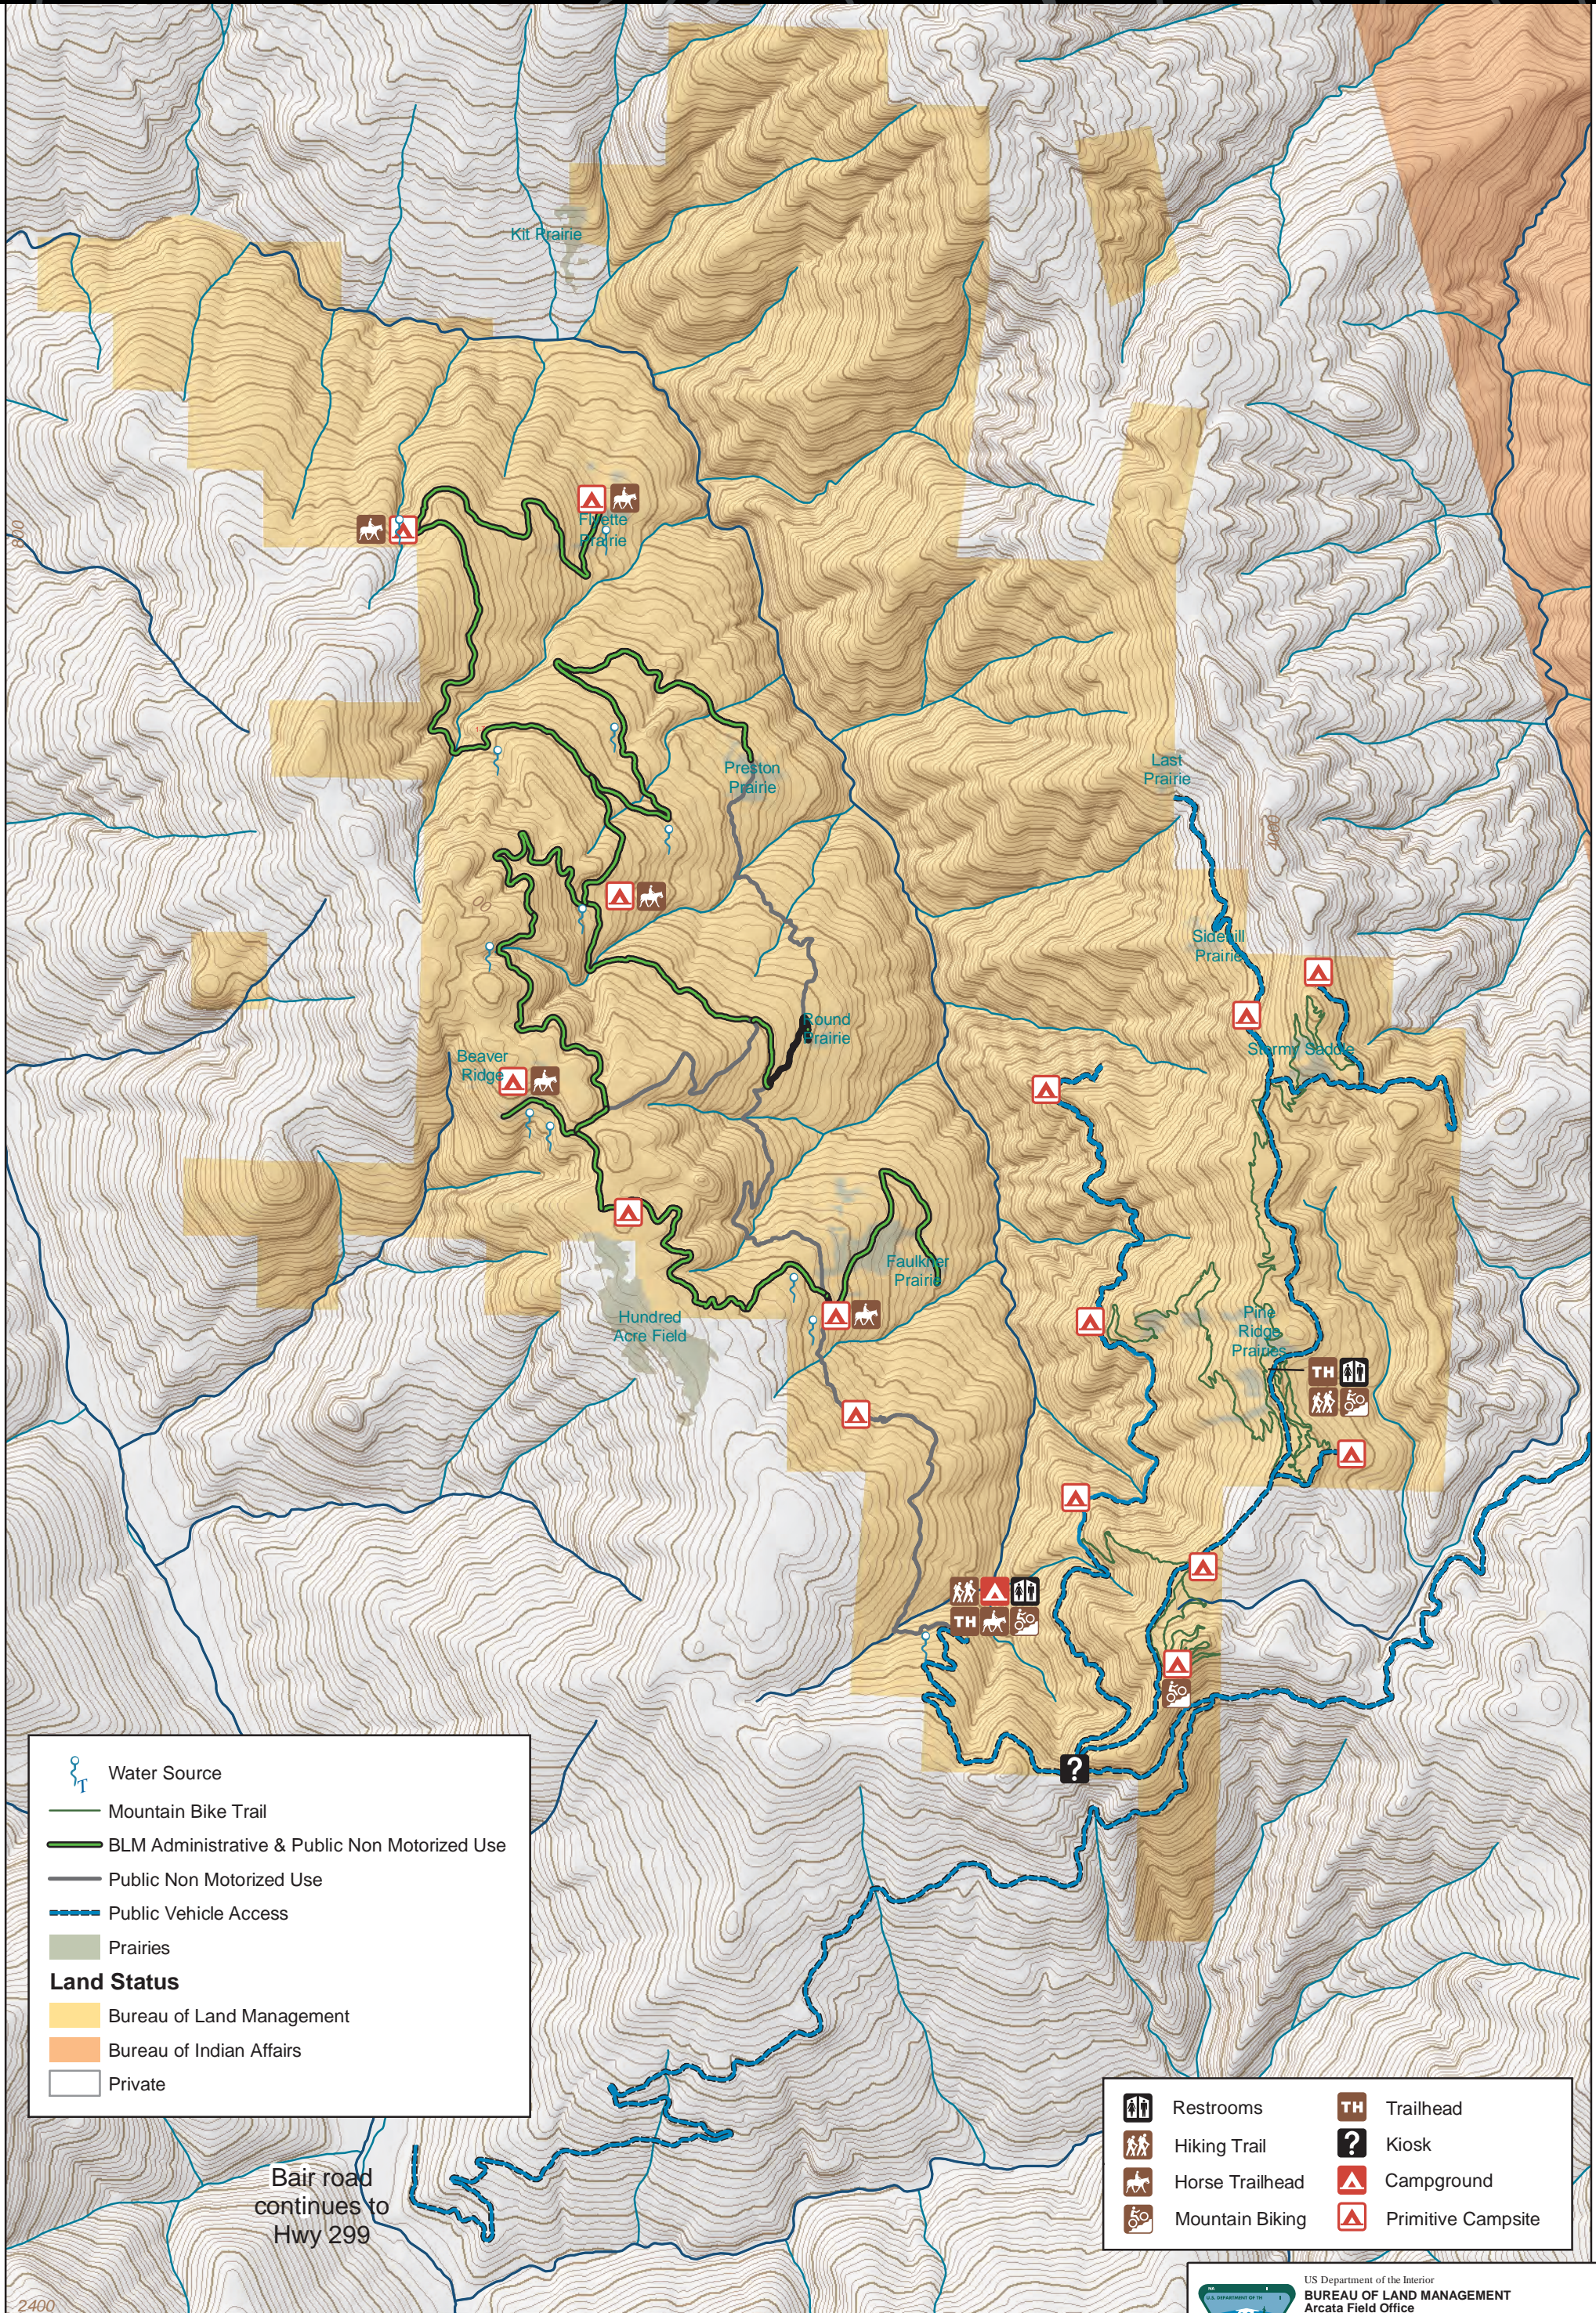

Lacks Creek Management Area

Water Source
 Mountain Bike Trail
 BLM Administrative & Public Non Motorized Use
 Public Non Motorized Use
 Public Vehicle Access
 Prairies
Land Status
 Bureau of Land Management
 Bureau of Indian Affairs
 Private

Restrooms
 Hiking Trail
 Horse Trailhead
 Mountain Biking
 Trailhead
 Kiosk
 Campground
 Primitive Campsite