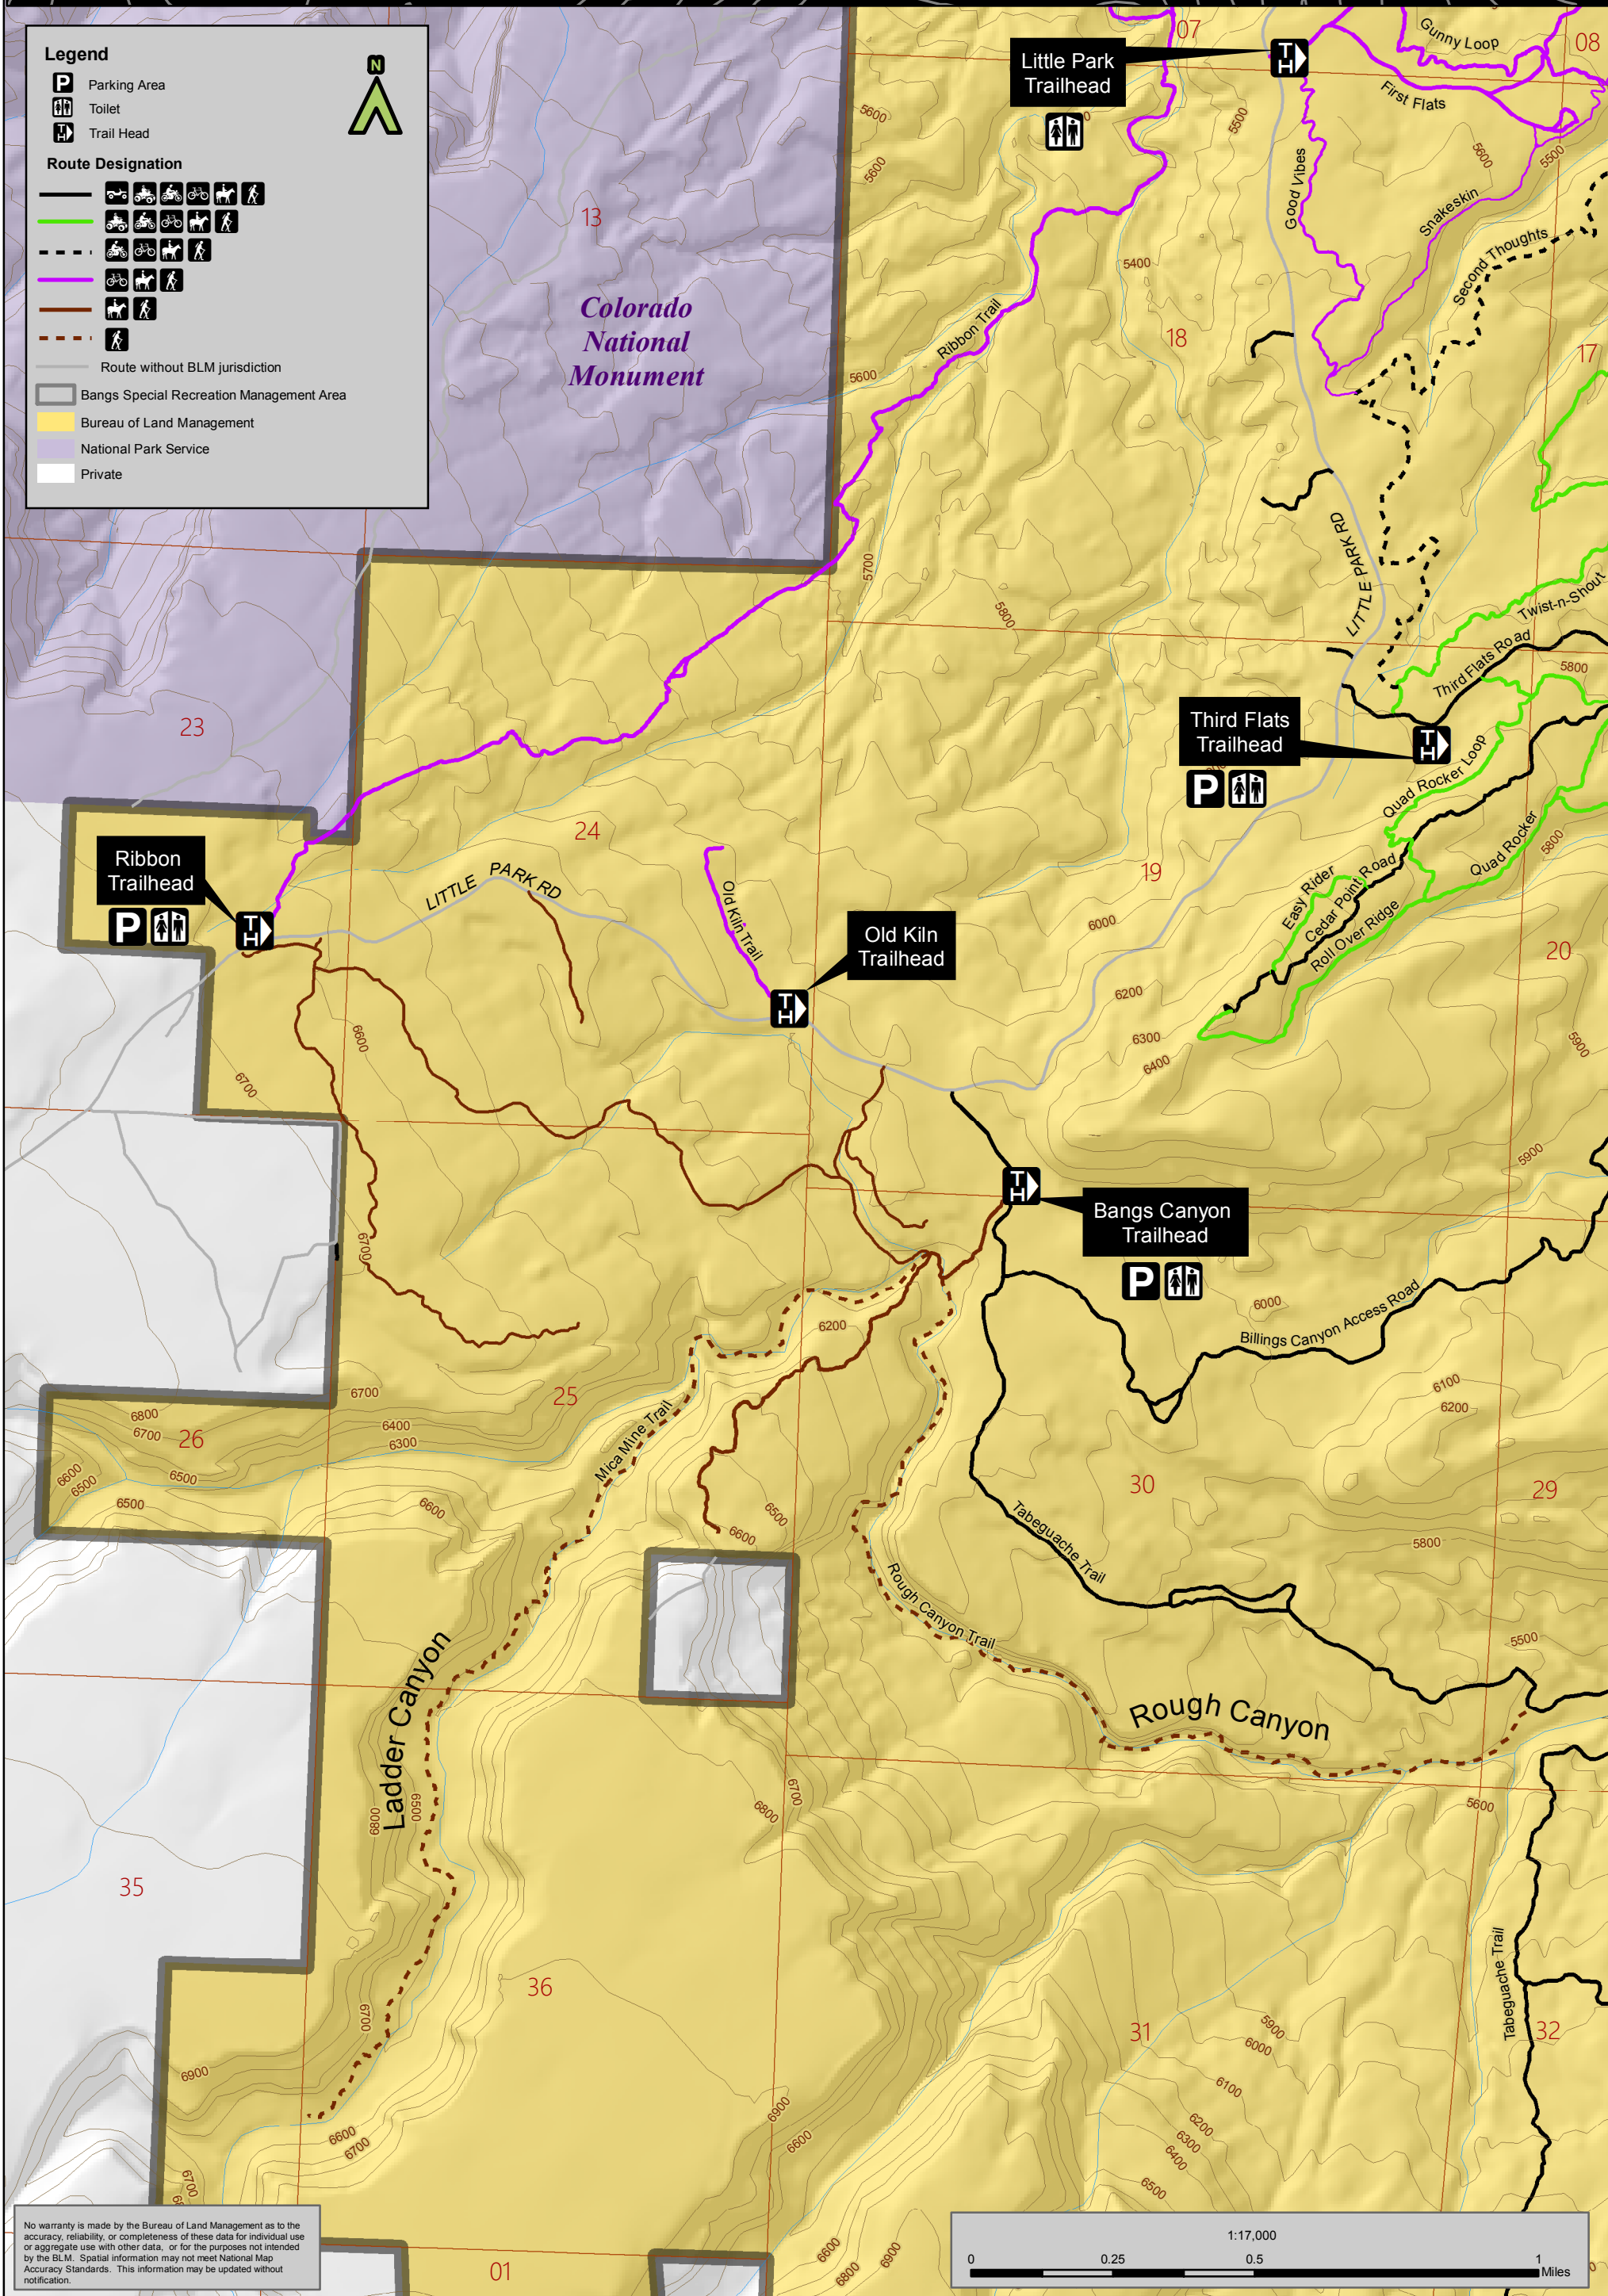

Bangs Area: Mica Mine Trail

Legend

- Parking Area
- Toilet
- Trail Head

Route Designation

- All-terrain vehicle, horse, bicycle, dog, pedestrian
- Horse, bicycle, dog, pedestrian
- Horse, bicycle, dog, pedestrian
- Horse, bicycle, dog, pedestrian
- Horse, dog, pedestrian
- Dog, pedestrian

- Route without BLM jurisdiction
- Bangs Special Recreation Management Area
- Bureau of Land Management
- National Park Service
- Private