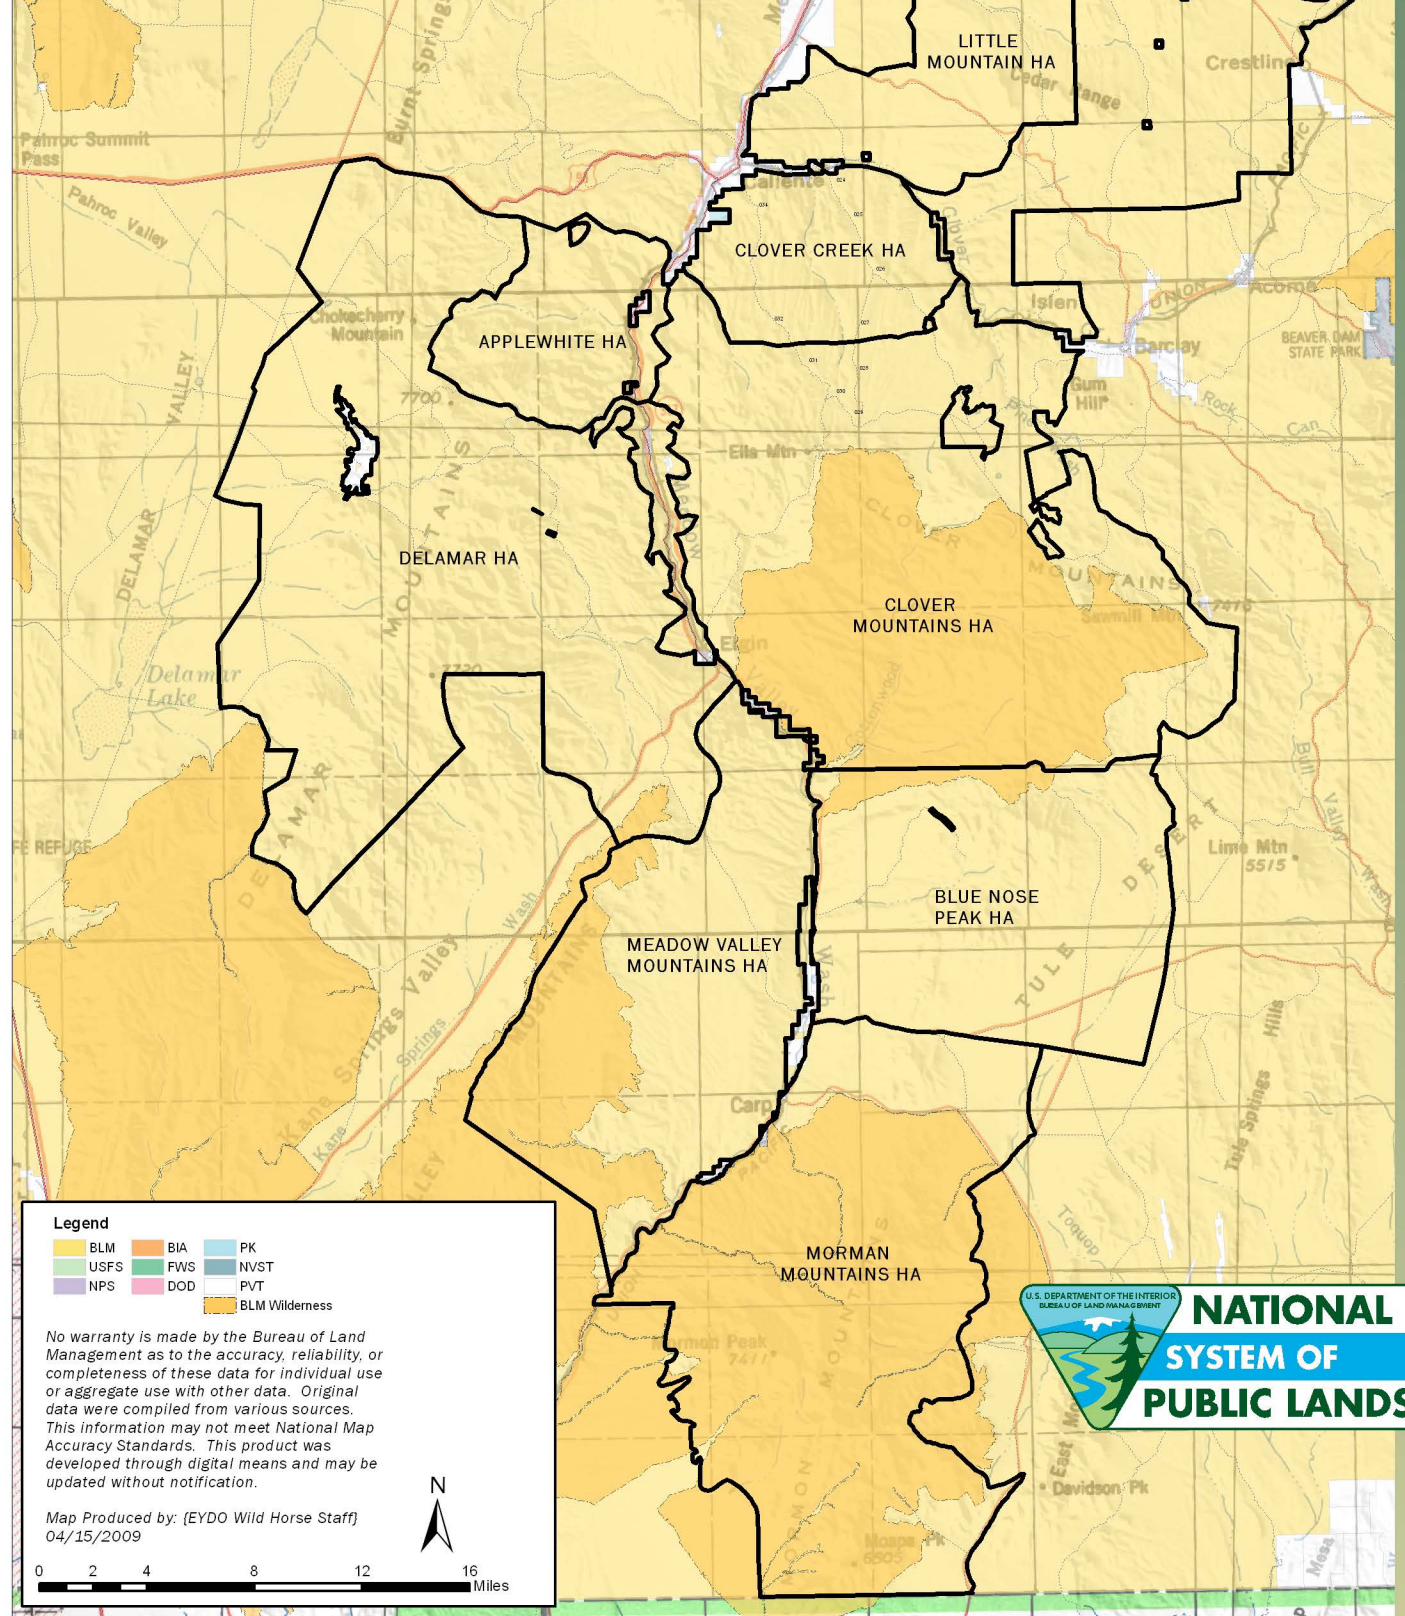

CALIENTE COMPLEX HERD AREA

Legend

BLM	BIA	PK
USFS	FWS	NVST
NPS	DOD	PVT
BLM Wilderness		

No warranty is made by the Bureau of Land Management as to the accuracy, reliability, or completeness of these data for individual use or aggregate use with other data. Original data were compiled from various sources. This information may not meet National Map Accuracy Standards. This product was developed through digital means and may be updated without notification.

Map Produced by: (EYDO Wild Horse Staff)
04/15/2009

0 2 4 8 12 16 Miles

Ely District Office