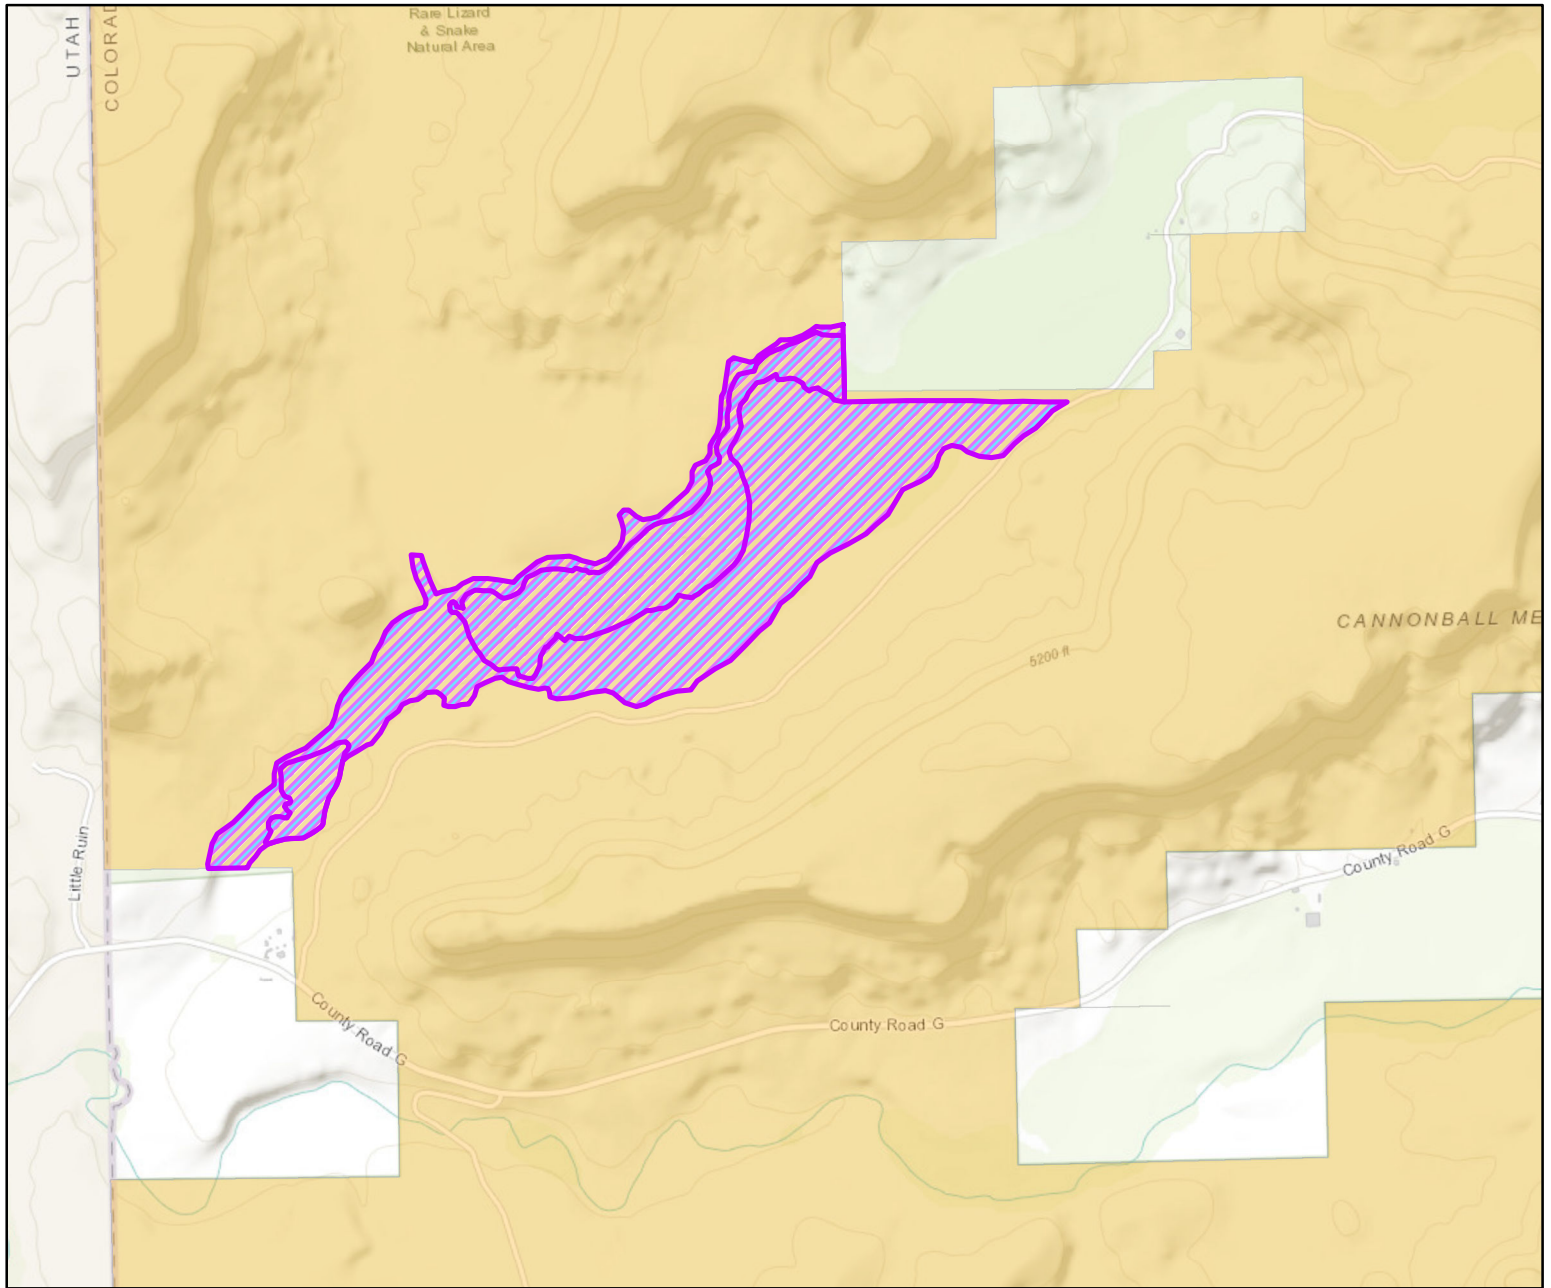

Yellow Jacket Piles 2024

0 0.06.1 0.2 Miles
1 inch = 9.47 miles

Legend

 Yellow Jacket Piles

No warranty is made by the Bureau of Land Management as to the accuracy, reliability, or completeness of these data for individual use or aggregate use with other data, or for the purposes not intended by the BLM. Spatial information may not meet National Map Accuracy Standards. This information may be updated without notification.