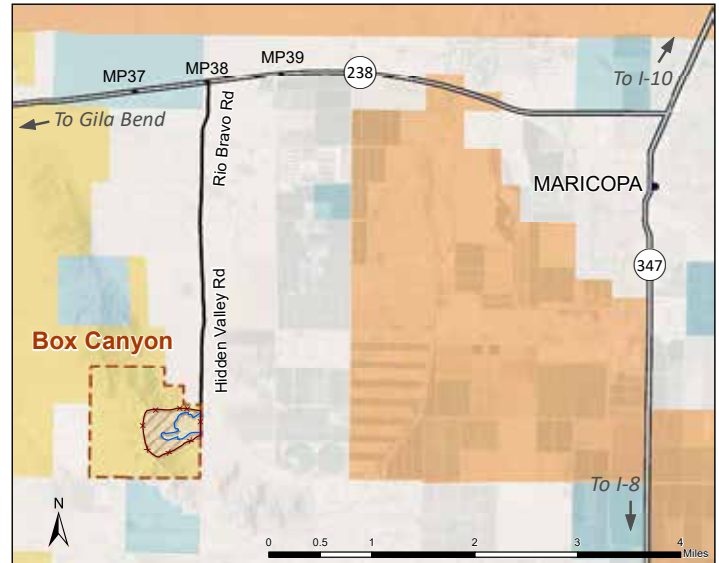

U.S. Department of the Interior
Bureau of Land Management

Recreational Shooting Sports Sites

Phoenix District Office • Lower Sonoran Field Office

The BLM's Phoenix District has built four new recreational shooting sports sites around the metro Phoenix area. We designed these sites with safety in mind. Each site includes features like designated shooting lanes, berms, backstops, and installed targets. There is an established recreation area around the shooting sports sites. Within the recreation area, target shooting is only allowed at the recreational shooting sports facilities. All other target shooting is prohibited.

Box Canyon

The site is in Pinal County south of State Route 238 and west of Maricopa. The site has 50-, 100-, 200- and 300-yard shooting lanes, and a sporting clay or skeet shooting area. The site has fixed steel targets installed. **You may not use your own targets in the shooting lanes.** Clay targets are allowed in the clay or skeet shooting area.