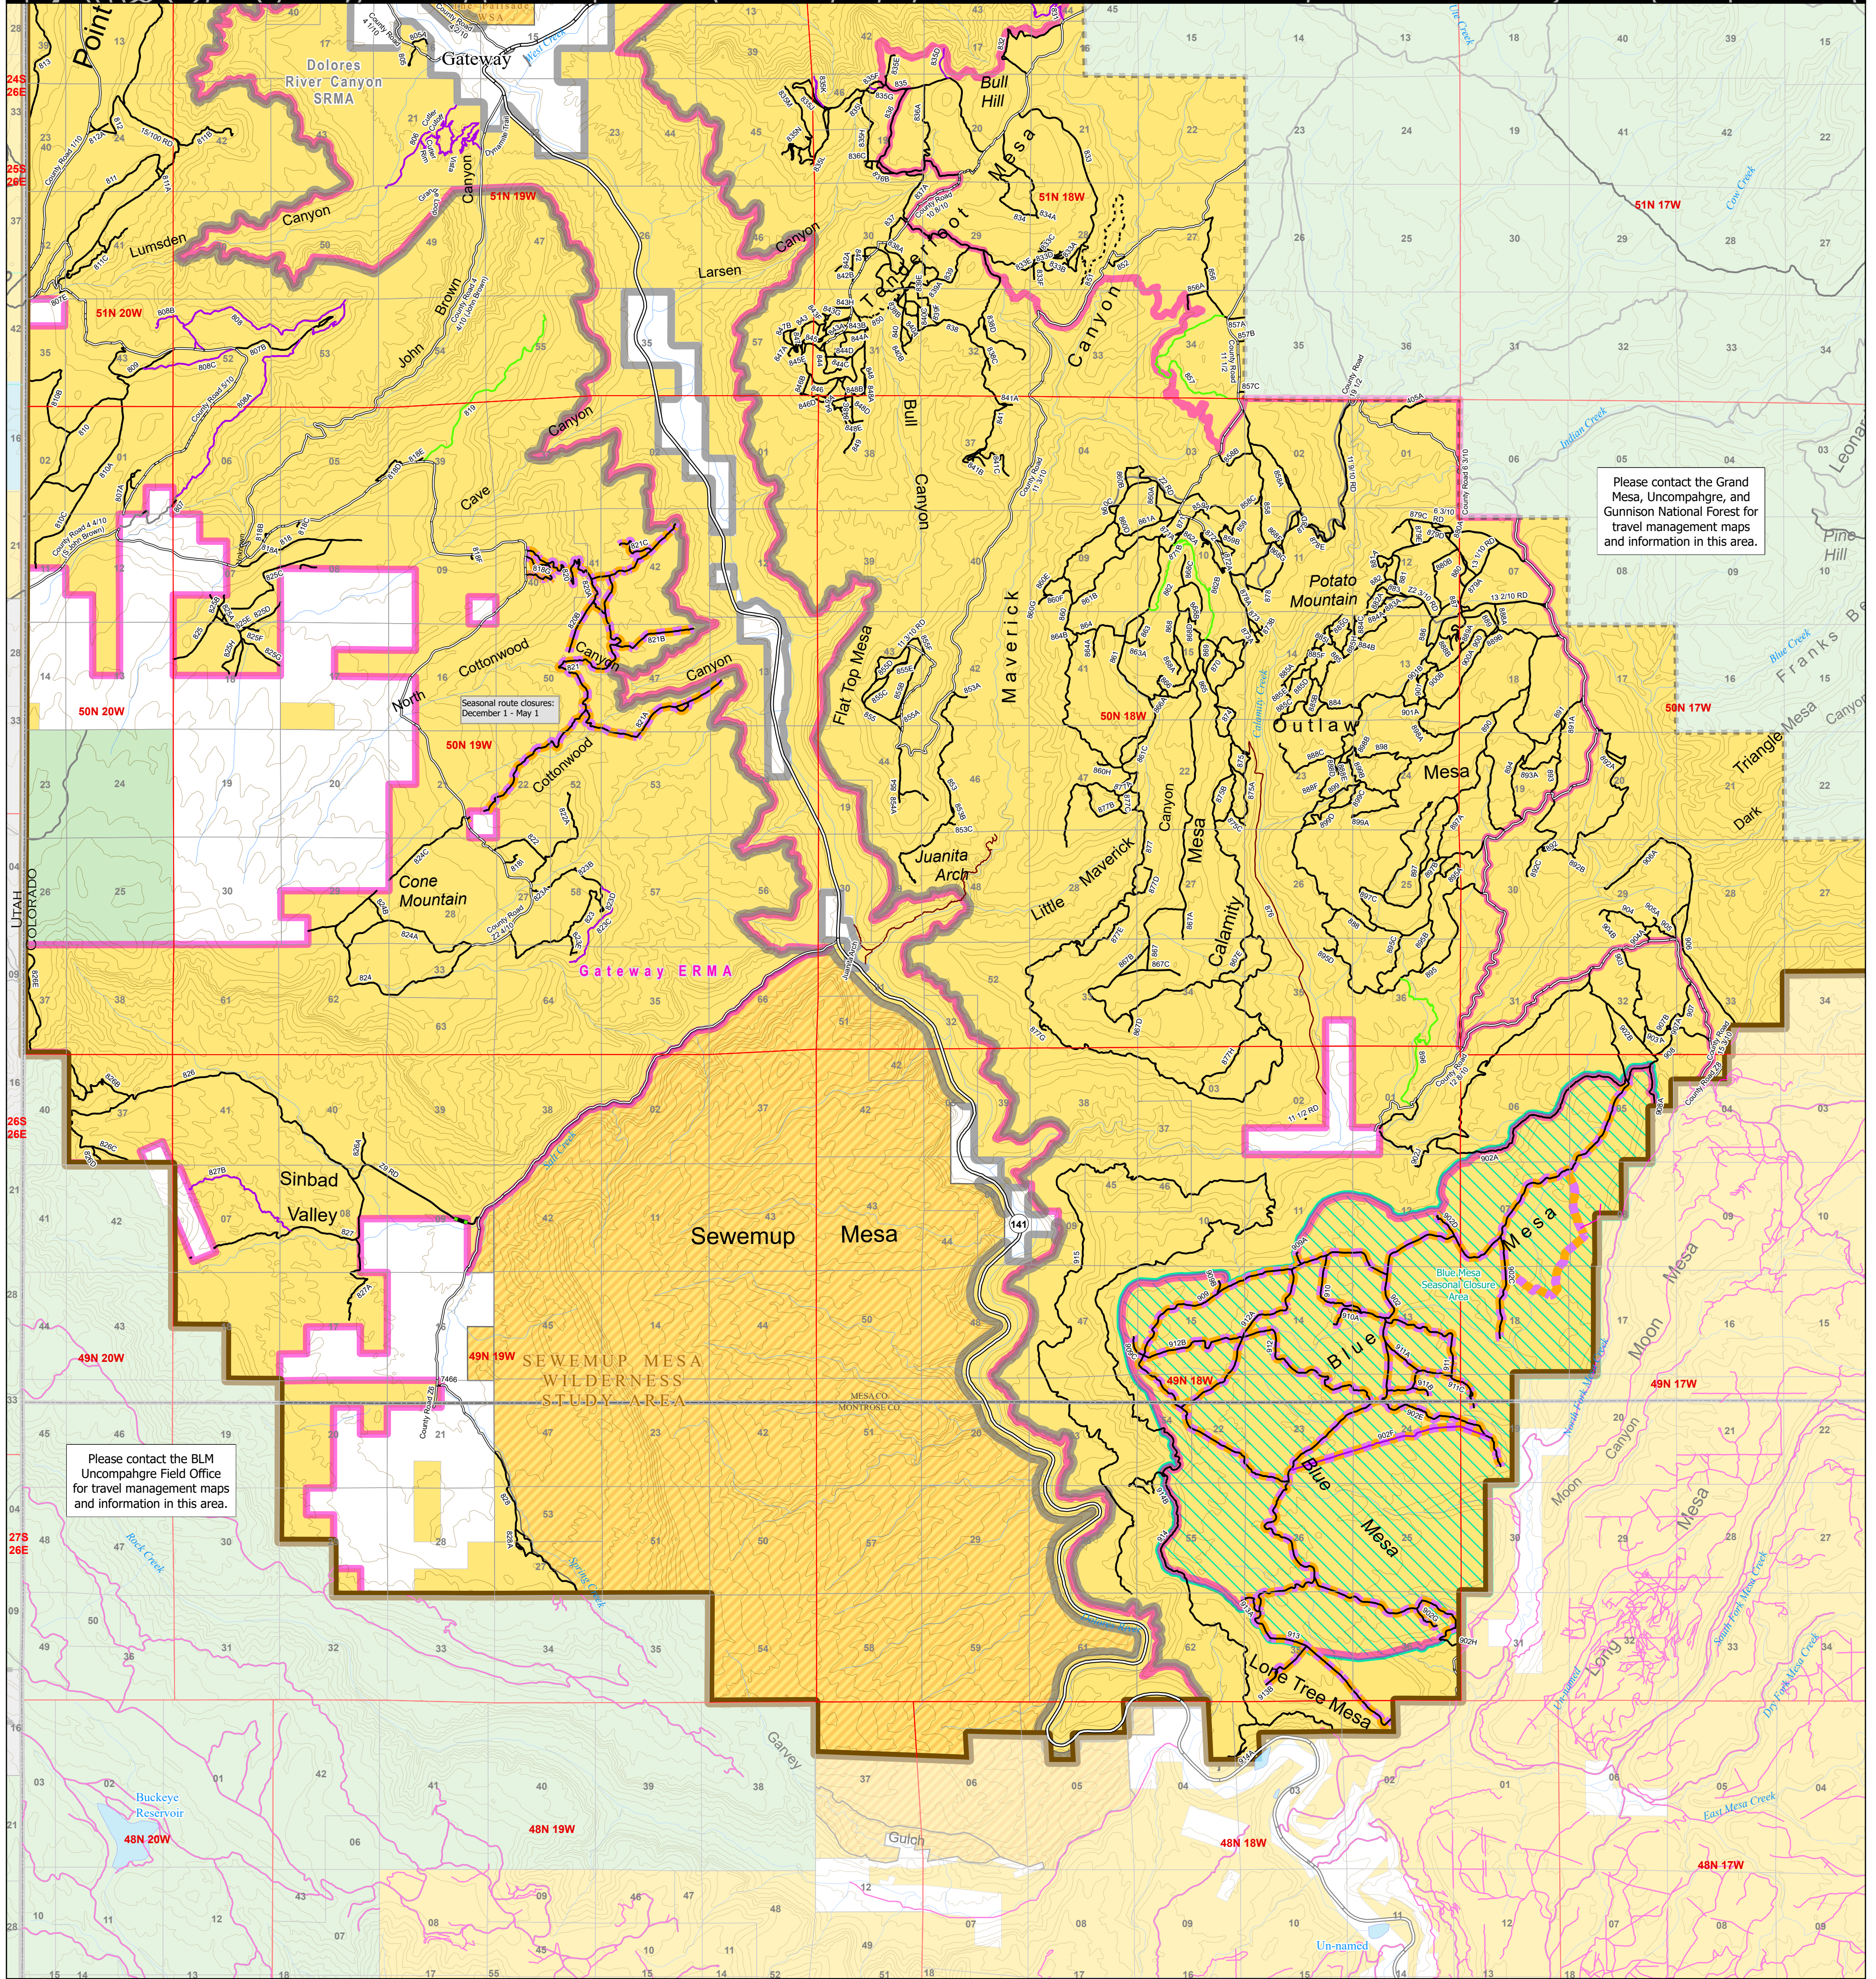

U.S. DEPARTMENT OF THE INTERIOR
BUREAU OF LAND MANAGEMENT
Grand Junction Field Office

COLORADO

Travel Management Map 15 : Sinbad

Please contact the Grand Mesa, Uncompahgre, and Gunnison National Forest for travel management maps and information in this area.

Seasonal route closures:
December 1 - May 1

Please contact the BLM Uncompahgre Field Office for travel management maps and information in this area.

No warranty is made by the Bureau of Land Management as to the accuracy, reliability, or completeness of these data for individual use or aggregate use with other data, or for the purposes not intended by the BLM. Spatial information may not meet National Map Accuracy Standards. This information may be updated without notification.

- Towns
- State and US Highways
- County Maintained Roads
- Routes without BLM Jurisdiction
- BLM Road and Trail Designations
  - Open to Equestrian and Hiking Only
  - Open to all modes of transportation
  - Open to Motorcycles, Bikes, Hikers, and Equestrians
  - Open to ATV (<50 in), Motorcycles, Bikes, Hikers, and Equestrians
  - Open to Bikes, Hikers, and Equestrians
  - Undesignated
  - Public easement across private land
- Routes with seasonal restrictions
  - Closed December 1 - May 1
- Seasonal Closure Areas
- County Boundaries
- Extensive Recreation Management Area (ERMA)
- Special Recreation Management Area (SRMA)
- BLM Grand Junction Field Office
- BLM Wilderness Study Areas
- Bureau of Land Management
- Private
- US Forest Service

Note: existing disturbance on the ground not shown on this map is not authorized for travel except foot/horse in most areas unless otherwise noted.

For more detailed recreation maps see the maps for each Special Recreation Management Area (SRMA) and Extensive Recreation Management Areas (ERMA)

Seasonal closure areas:
Blue Mesa : December 1 - May 1, See individual routes in Cottonwood Canyon area : see note on map for closure dates

Map:1 Douglas Pass	Map:2 Brush Mountain	Map:3 Reagan Creek	
Map:8 Highline	Map:7 North Fruita Desert	Map:6 De Beque	Map:5 Collbran
Map:9 Black Ridge	Map:10 Grand Junction	Map:11 Palisade	Map:4 Vega
Map:14 Gateway	Map:13 Unaweep	Map:12 Hunting Ground	

**Map:15
Sinbad**

BLM Grand Junction Field Office