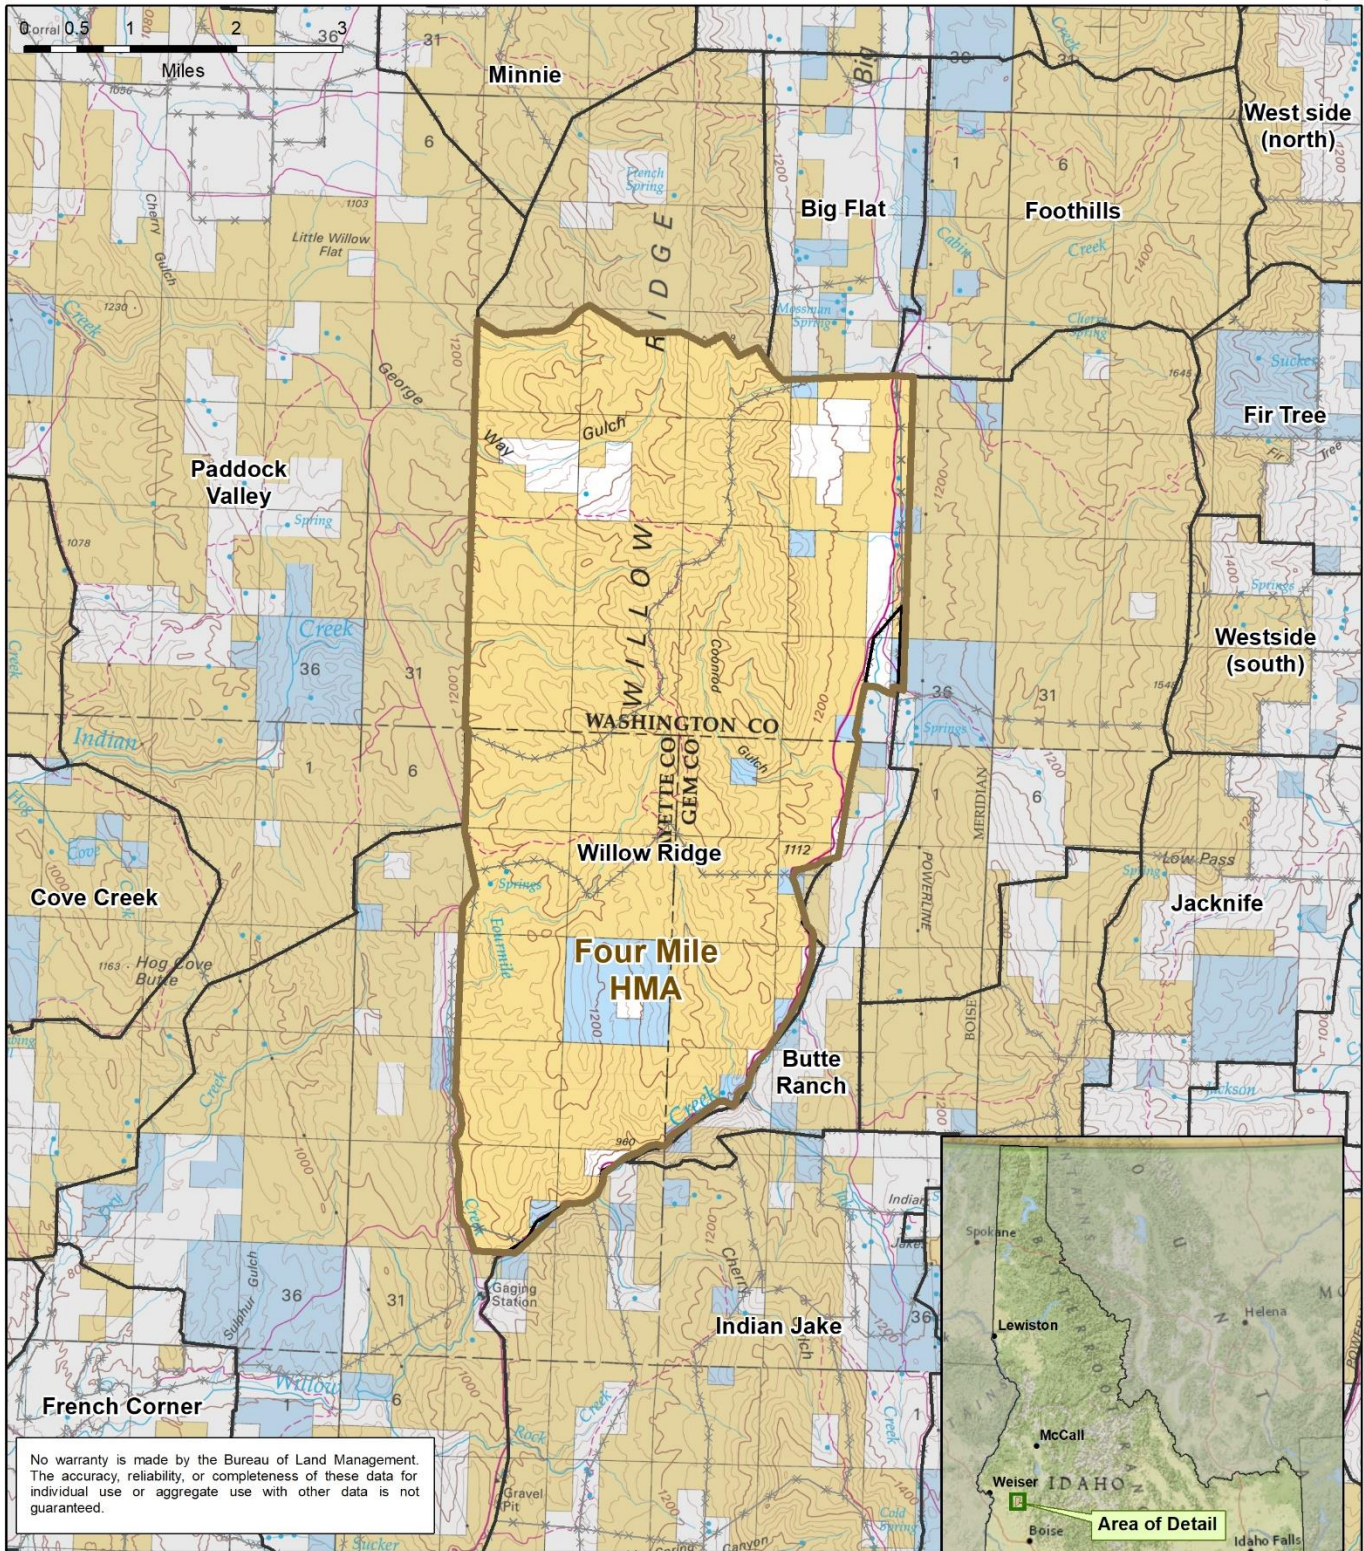

Four-Mile Herd Management Area

Four Rivers Field Office, Boise District, BLM Idaho

No warranty is made by the Bureau of Land Management. The accuracy, reliability, or completeness of these data for individual use or aggregate use with other data is not guaranteed.

- Four-Mile HMA Boundary
- Bureau of Land Management (BLM)
- Allotment Boundaries
- Private
- Pasture Boundary
- State