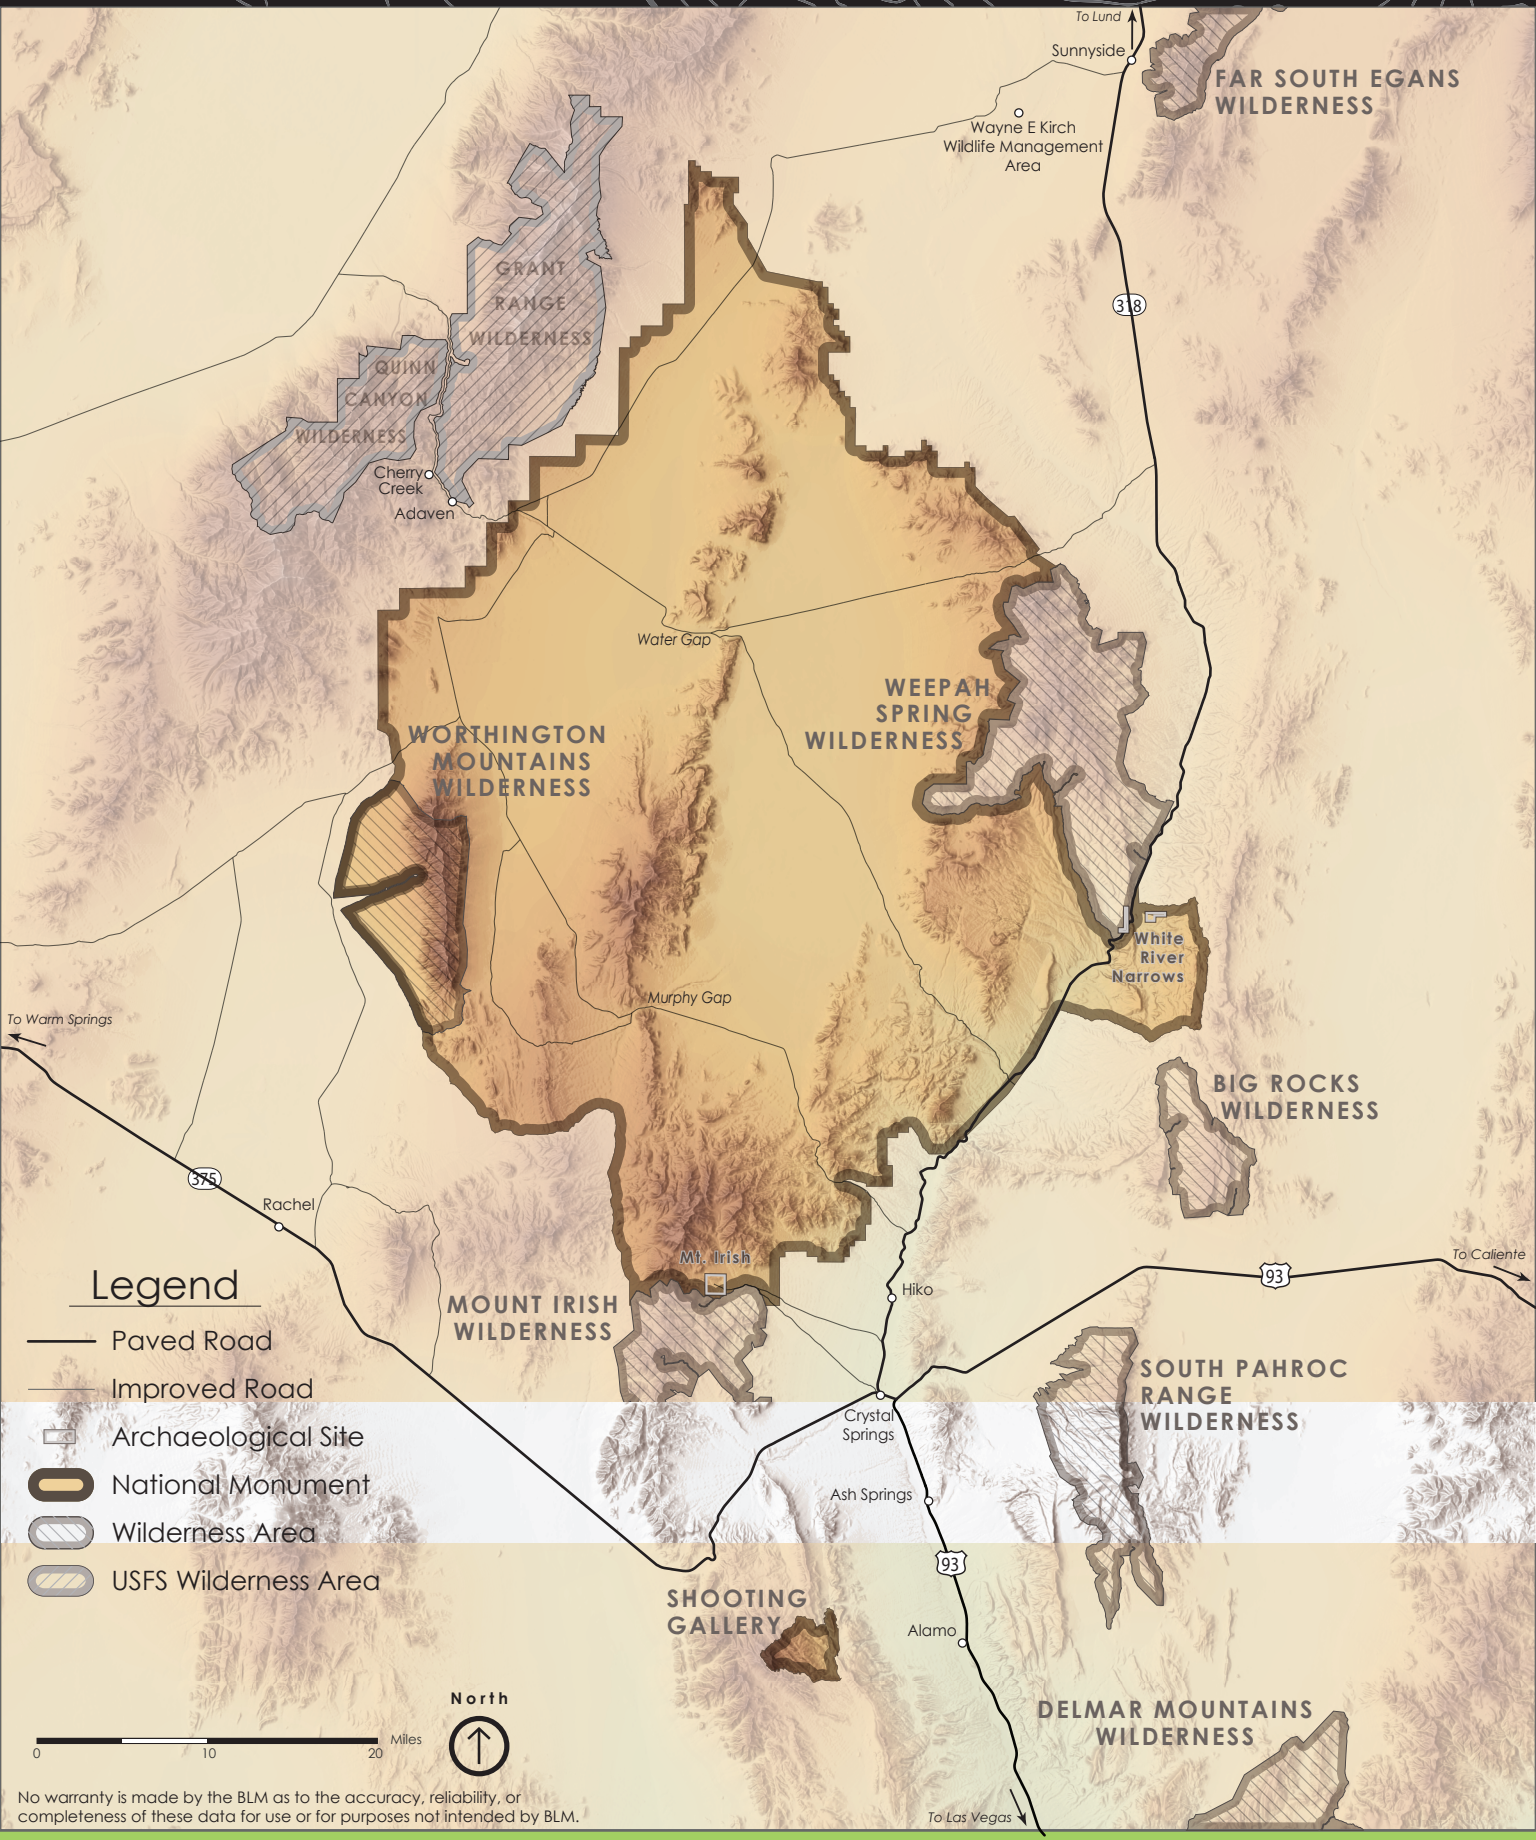

Basin and Range National Monument

Legend

- Paved Road
- Improved Road
- Archaeological Site
- National Monument
- Wilderness Area
- USFS Wilderness Area

North

0 10 20 Miles

No warranty is made by the BLM as to the accuracy, reliability, or completeness of these data for use or for purposes not intended by BLM.

To Las Vegas