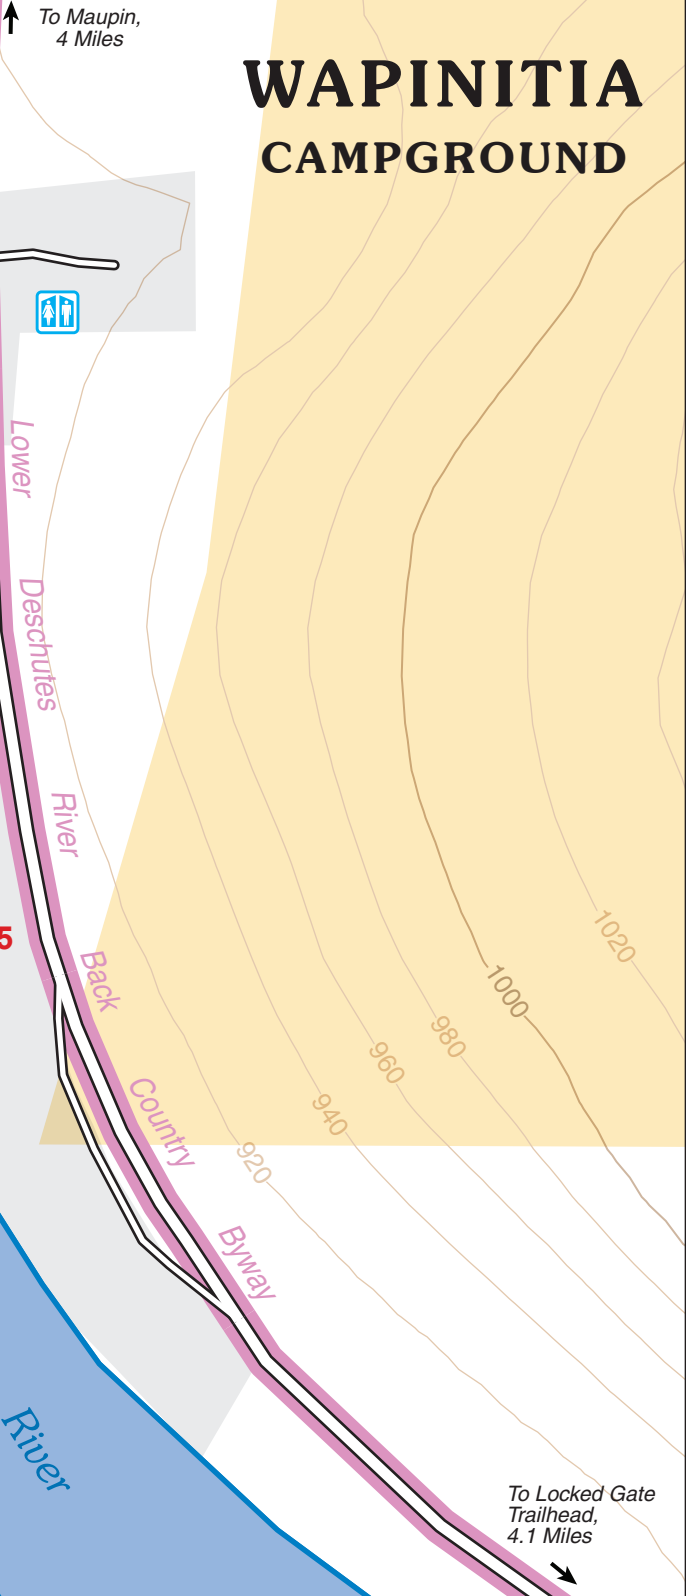

WAPINITIA CAMPGROUND

To Maupin,
4 Miles

To Locked Gate
Trailhead,
4.1 Miles

LEGEND

Fee Station

Accessible
Restroom

Campground
Area

Campsite

Parking Area

BLM

Private