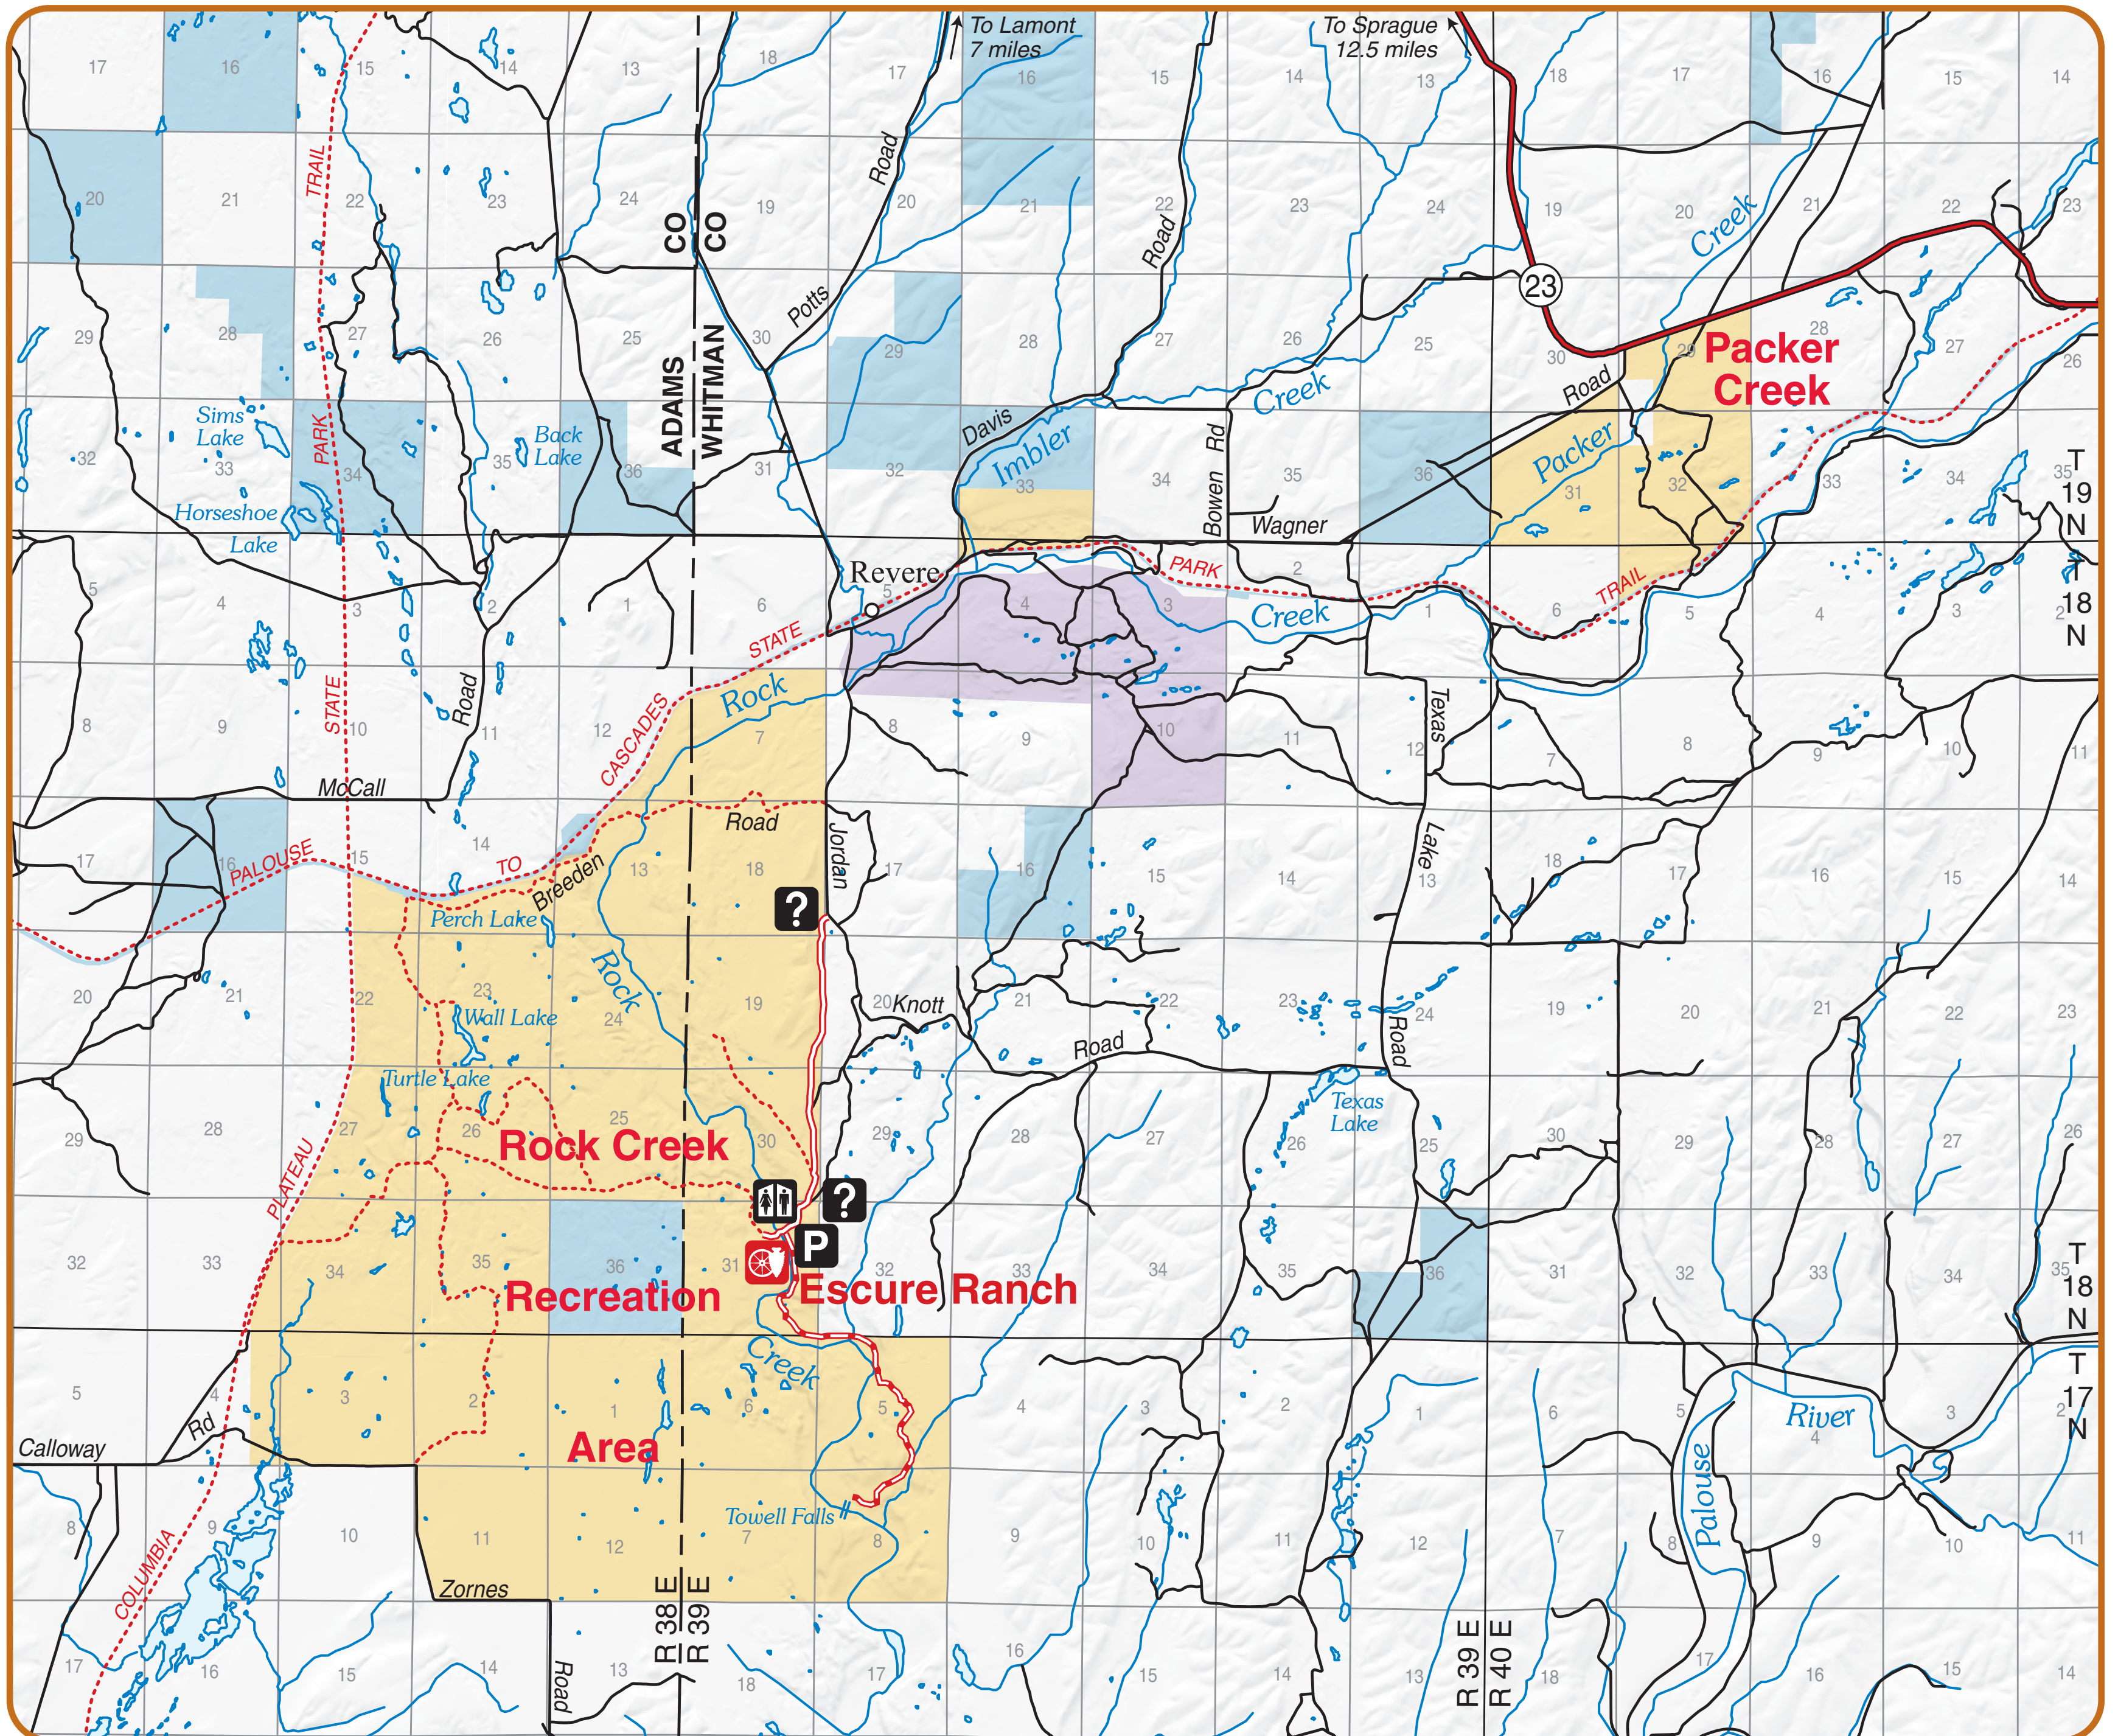

# Rock Creek Recreation Area / Packer Creek

## Recreation Opportunities

Hunting

Hiking

Horseback  
Riding

Mountain  
Biking

Fishing

Hunting

### LEGEND

#### Transportation

- State Highway
- Access Route
- Seasonal Access Route
- Improved Road
- Other Road or Trail,  
Access as Designated