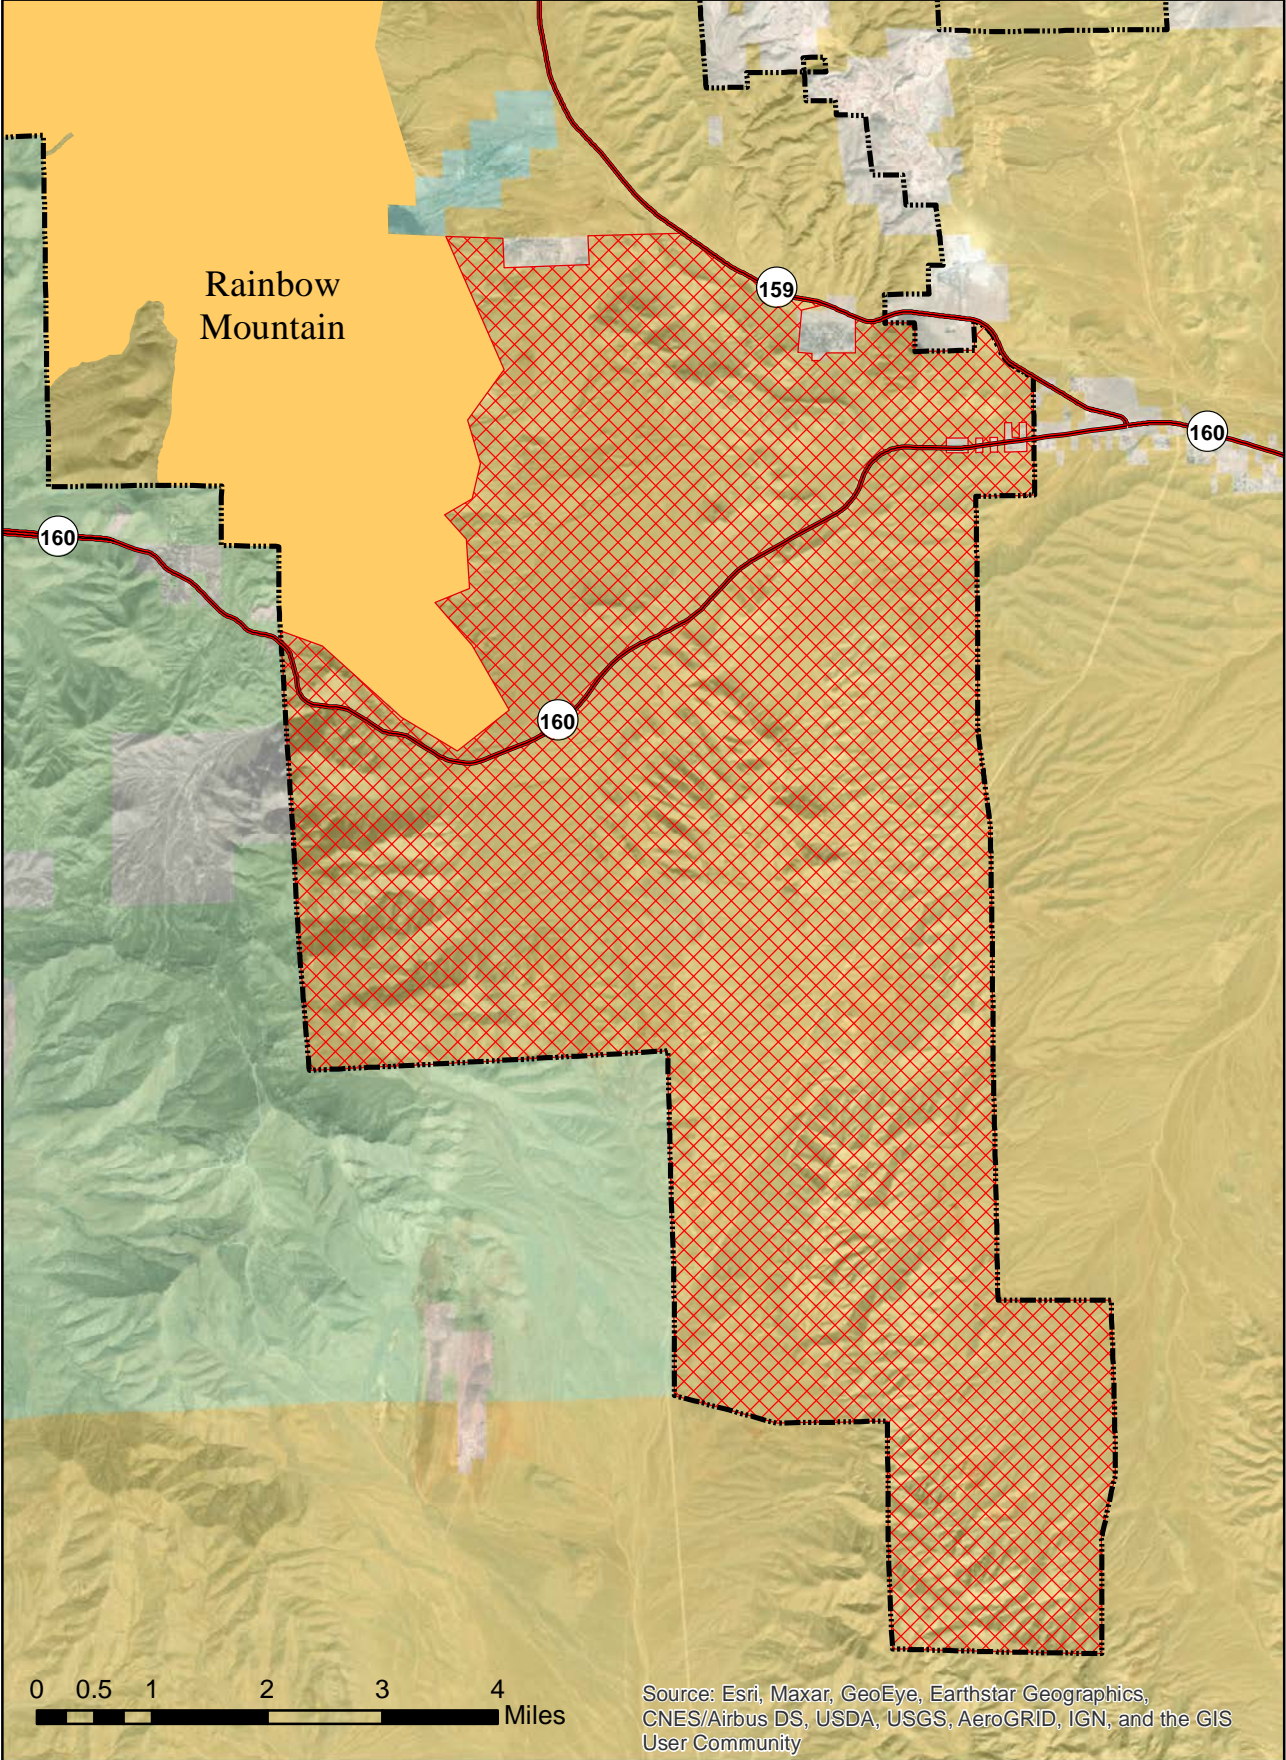

Cottonwood Valley Trail System Planning Area

Legend

- Red Rock Canyon National Conservation Area
- Cottonwood Valley Trail System RAMP
- BLM Wilderness