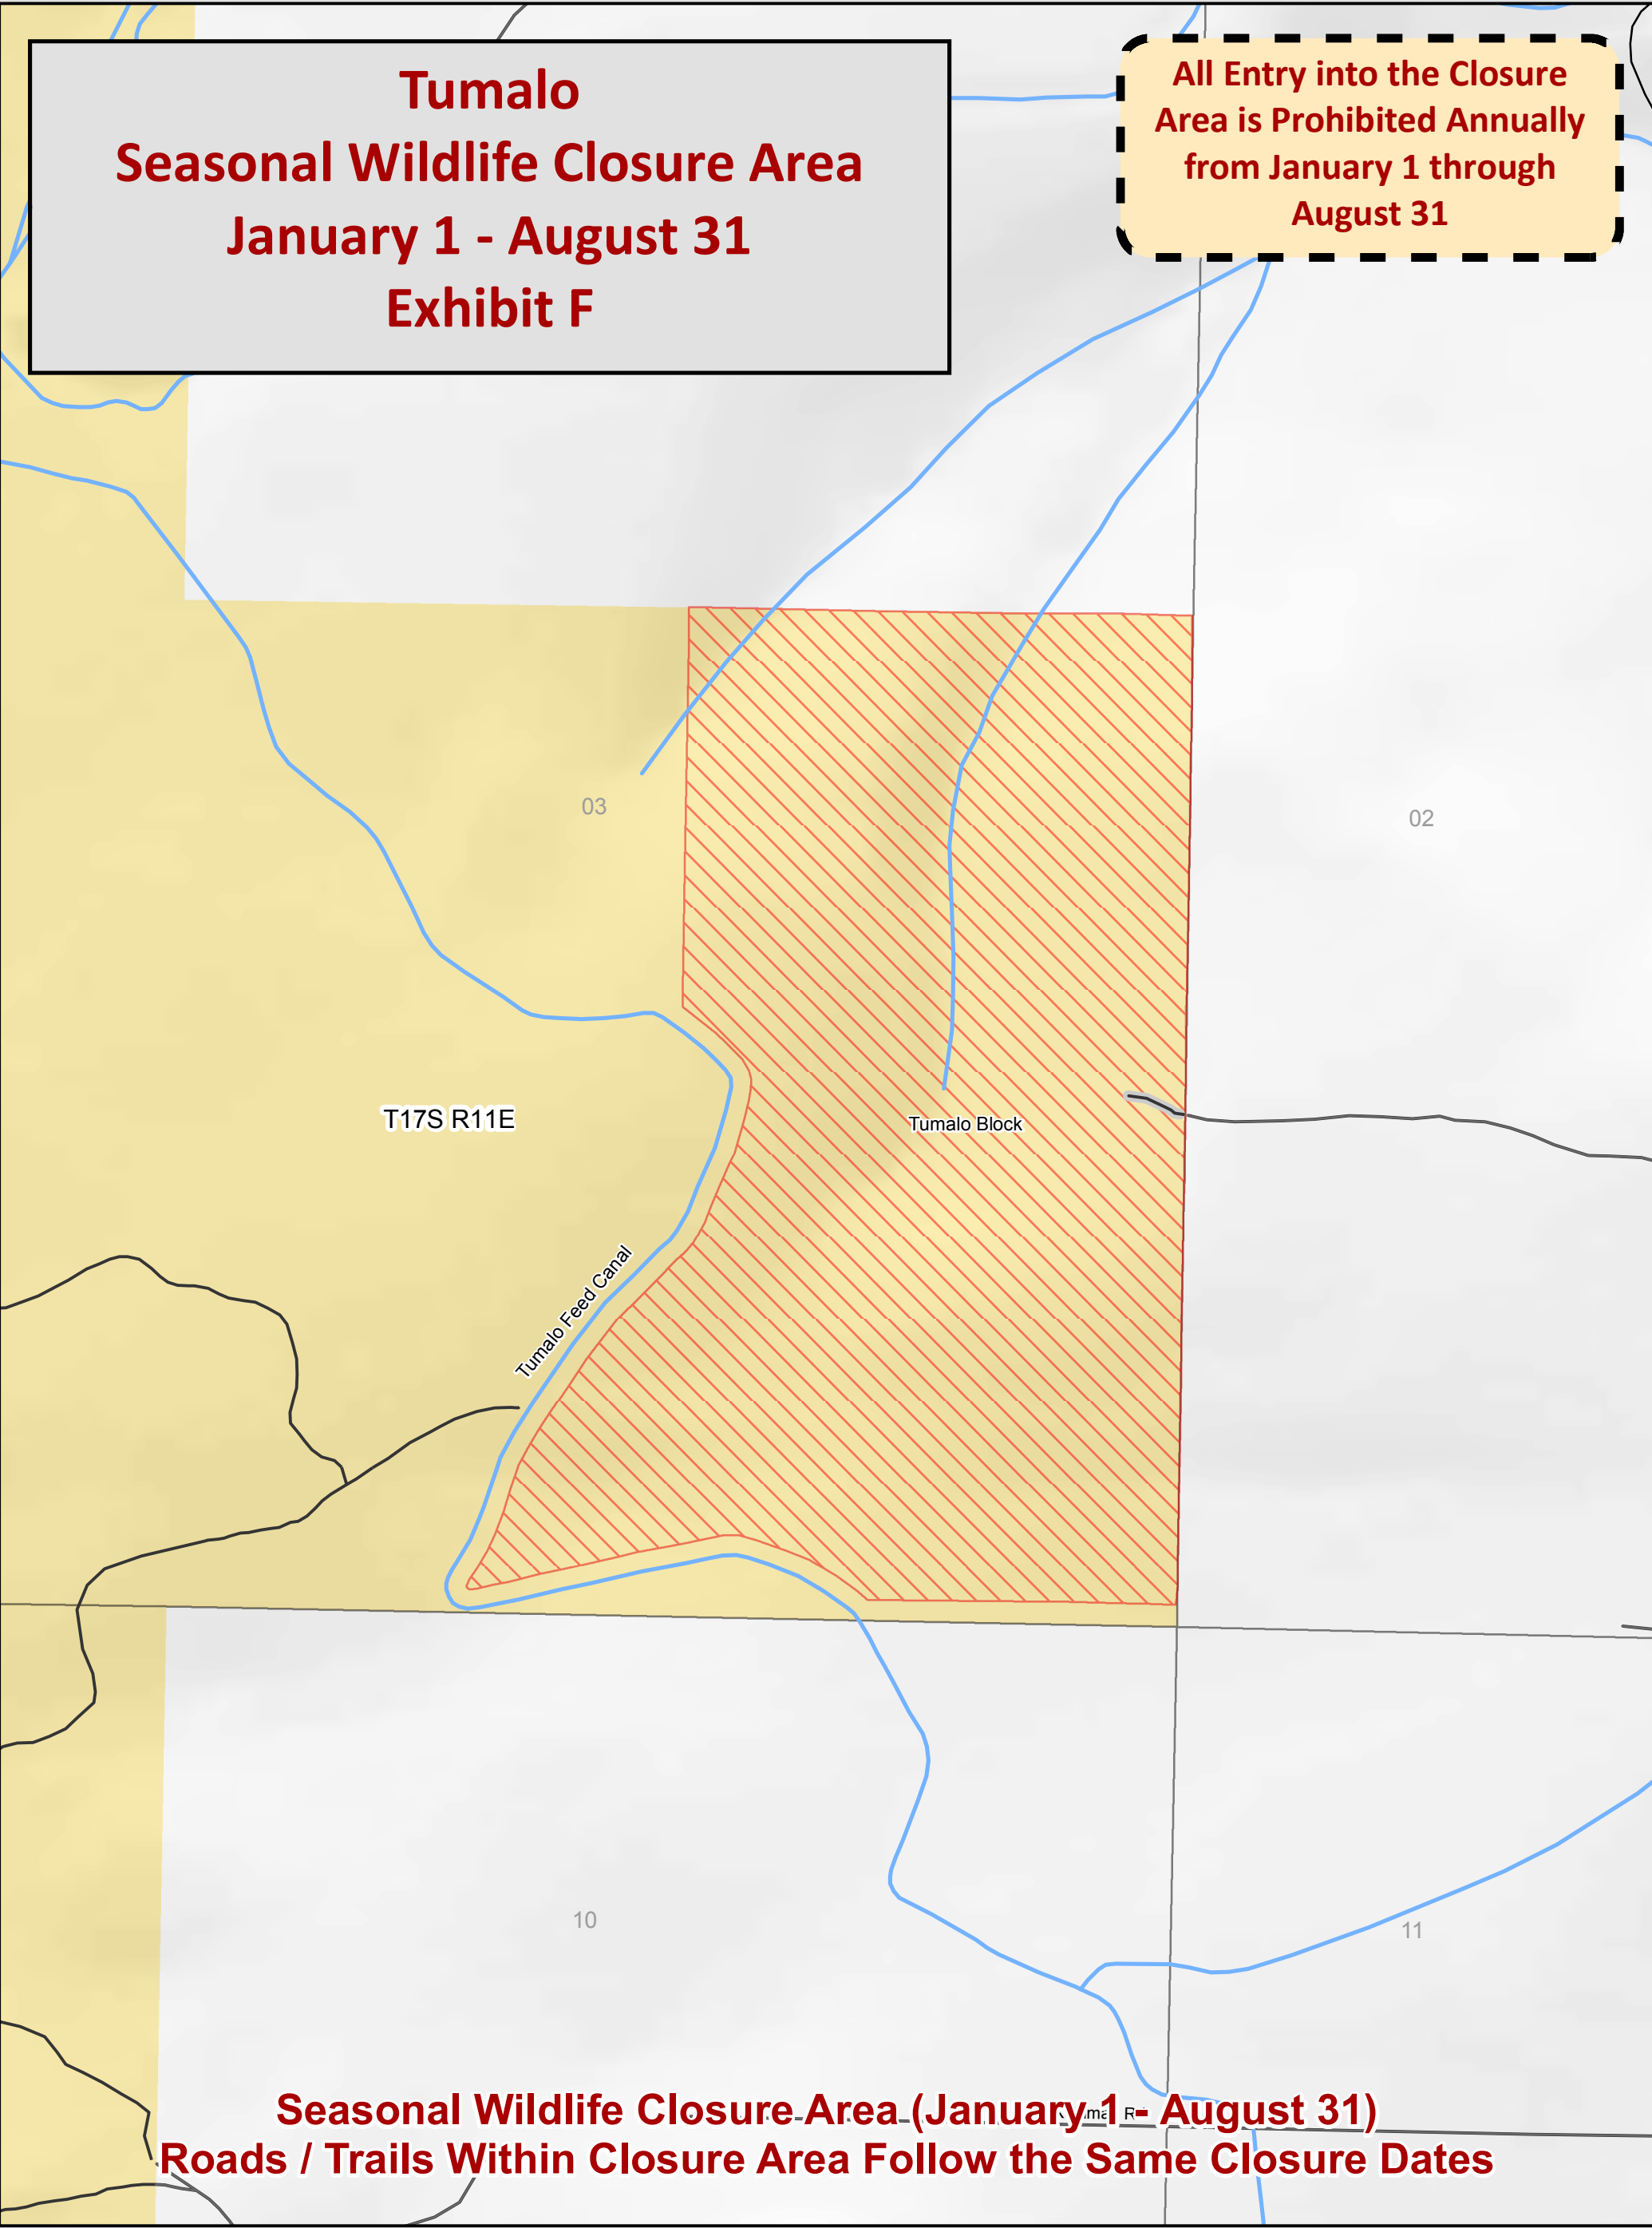

**Tumalo  
Seasonal Wildlife Closure Area  
January 1 - August 31  
Exhibit F**

**All Entry into the Closure Area is Prohibited Annually from January 1 through August 31**

**Seasonal Wildlife Closure Area (January 1 - August 31)  
Roads / Trails Within Closure Area Follow the Same Closure Dates**

- Road
- Seasonal Road
- Seasonal Wildlife Closure Areas
- Bureau of Land Management
- Private/Unknown

**Disclaimer:** No warranty is made by the Bureau of Land Management as to the accuracy, reliability, or completeness of these data for individual or aggregate use with other data. Original data were compiled from various sources. This information may not meet National Map Accuracy Standards. This product was developed through digital means and may be updated without notification. The information displayed on this map should be used for graphic display only. For official land status information, refer to Cadastral Survey plats, Master Title Plats, and land status case-files.