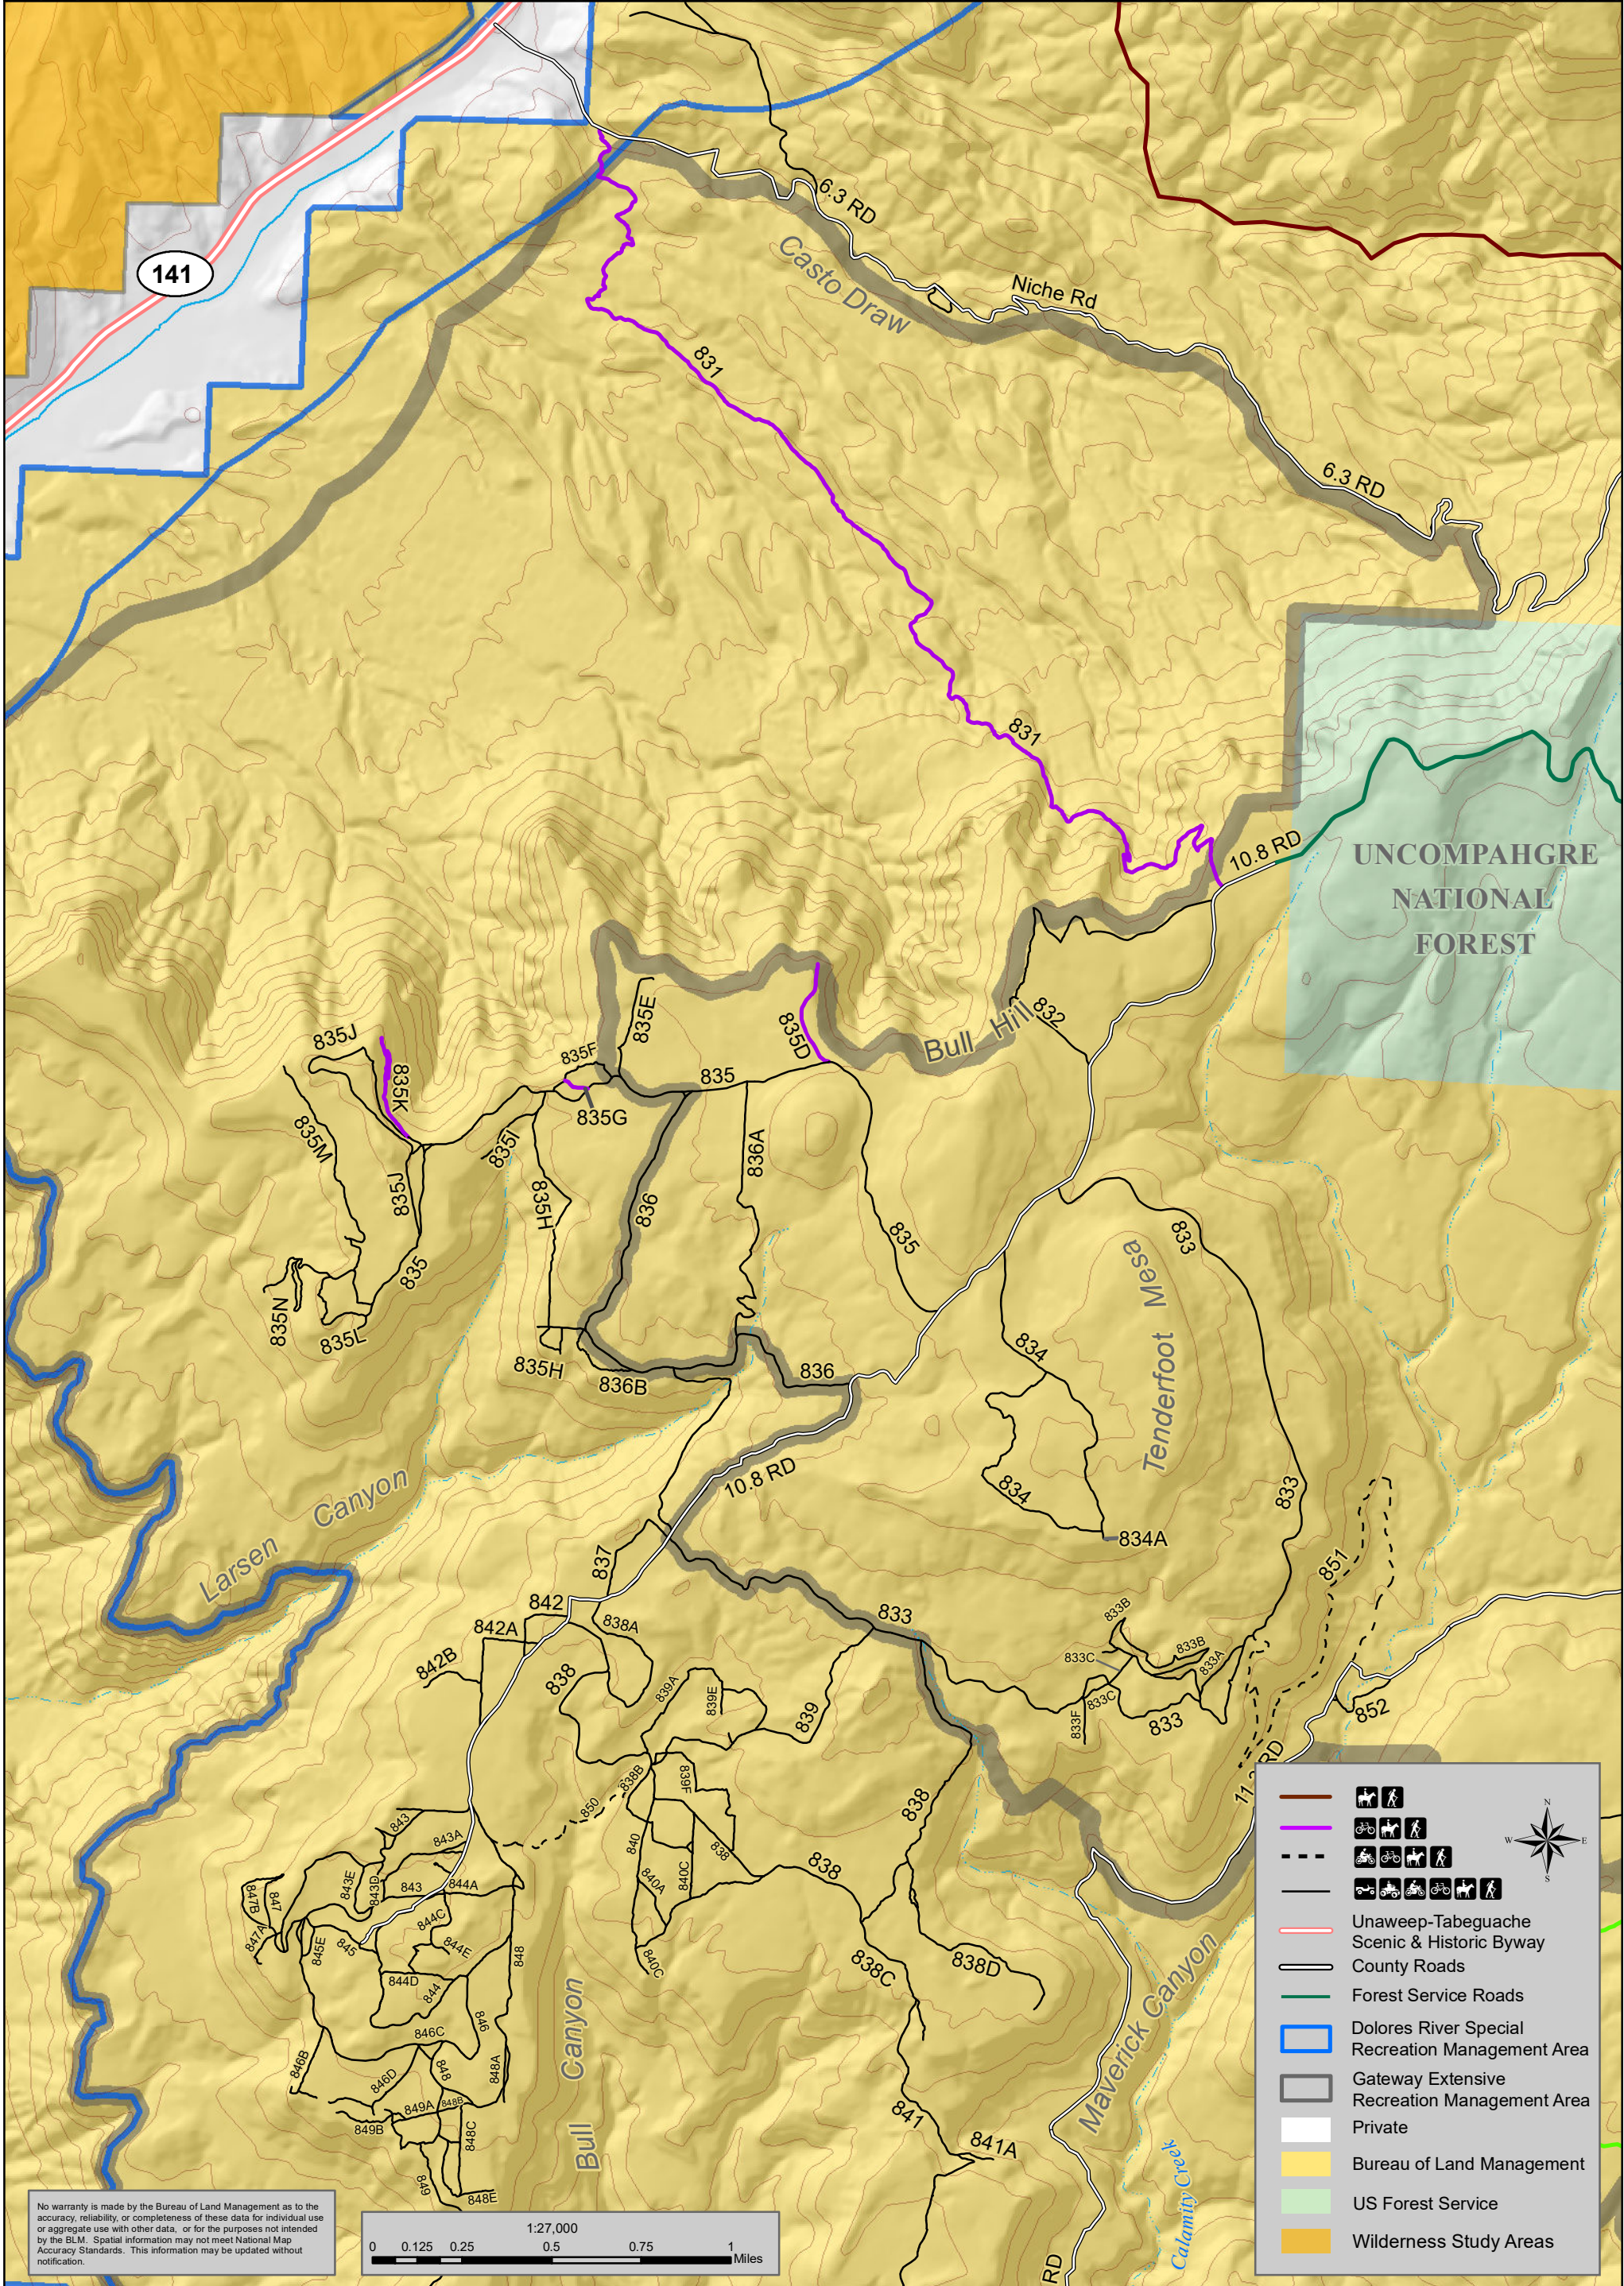

Gateway Extensive Recreation Management Area - Tenderfoot Mesa Map

	Unaweep-Tabeguache Scenic & Historic Byway
	County Roads
	Forest Service Roads
	Dolores River Special Recreation Management Area
	Gateway Extensive Recreation Management Area
	Private
	Bureau of Land Management
	US Forest Service
	Wilderness Study Areas