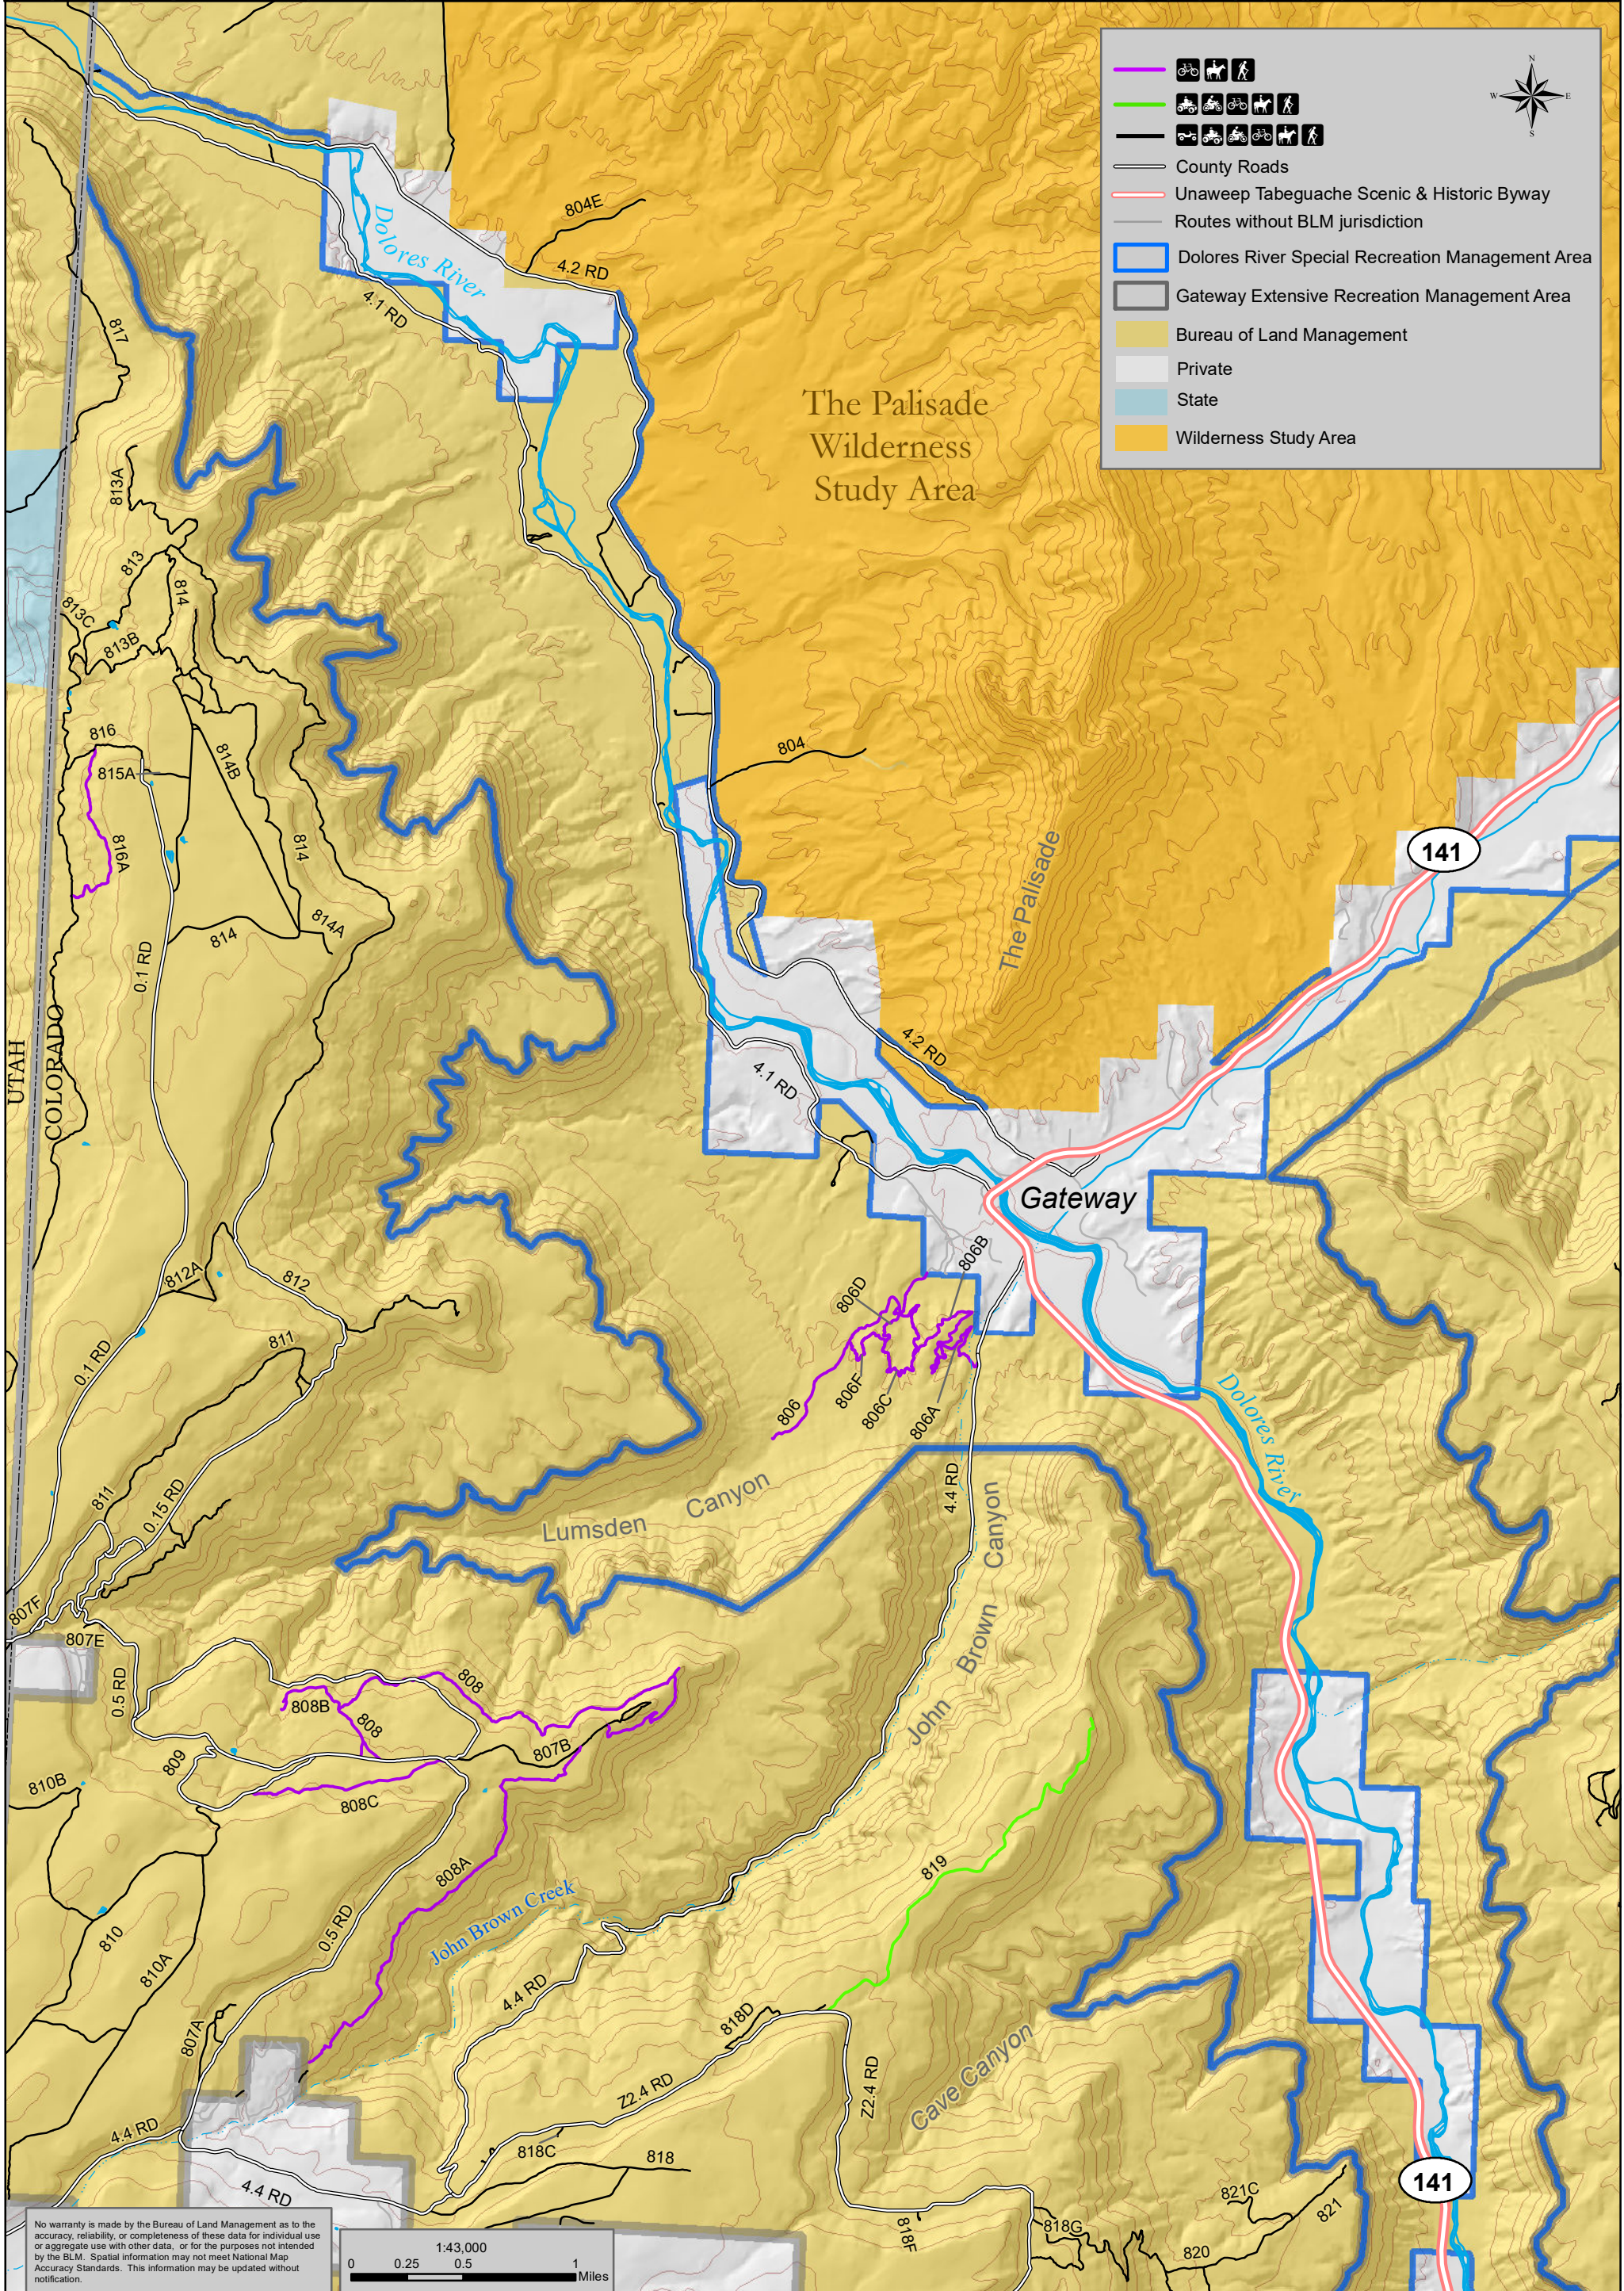

Gateway Extensive Recreation Management Area - Dolores Point Map

Legend

- Horse, Bicycle, and Pedestrian routes
- Horse, Bicycle, and Pedestrian routes
- Horse, Bicycle, and Pedestrian routes
- County Roads
- Unaweep Tabeguache Scenic & Historic Byway
- Routes without BLM jurisdiction
- Dolores River Special Recreation Management Area
- Gateway Extensive Recreation Management Area
- Bureau of Land Management
- Private
- State
- Wilderness Study Area