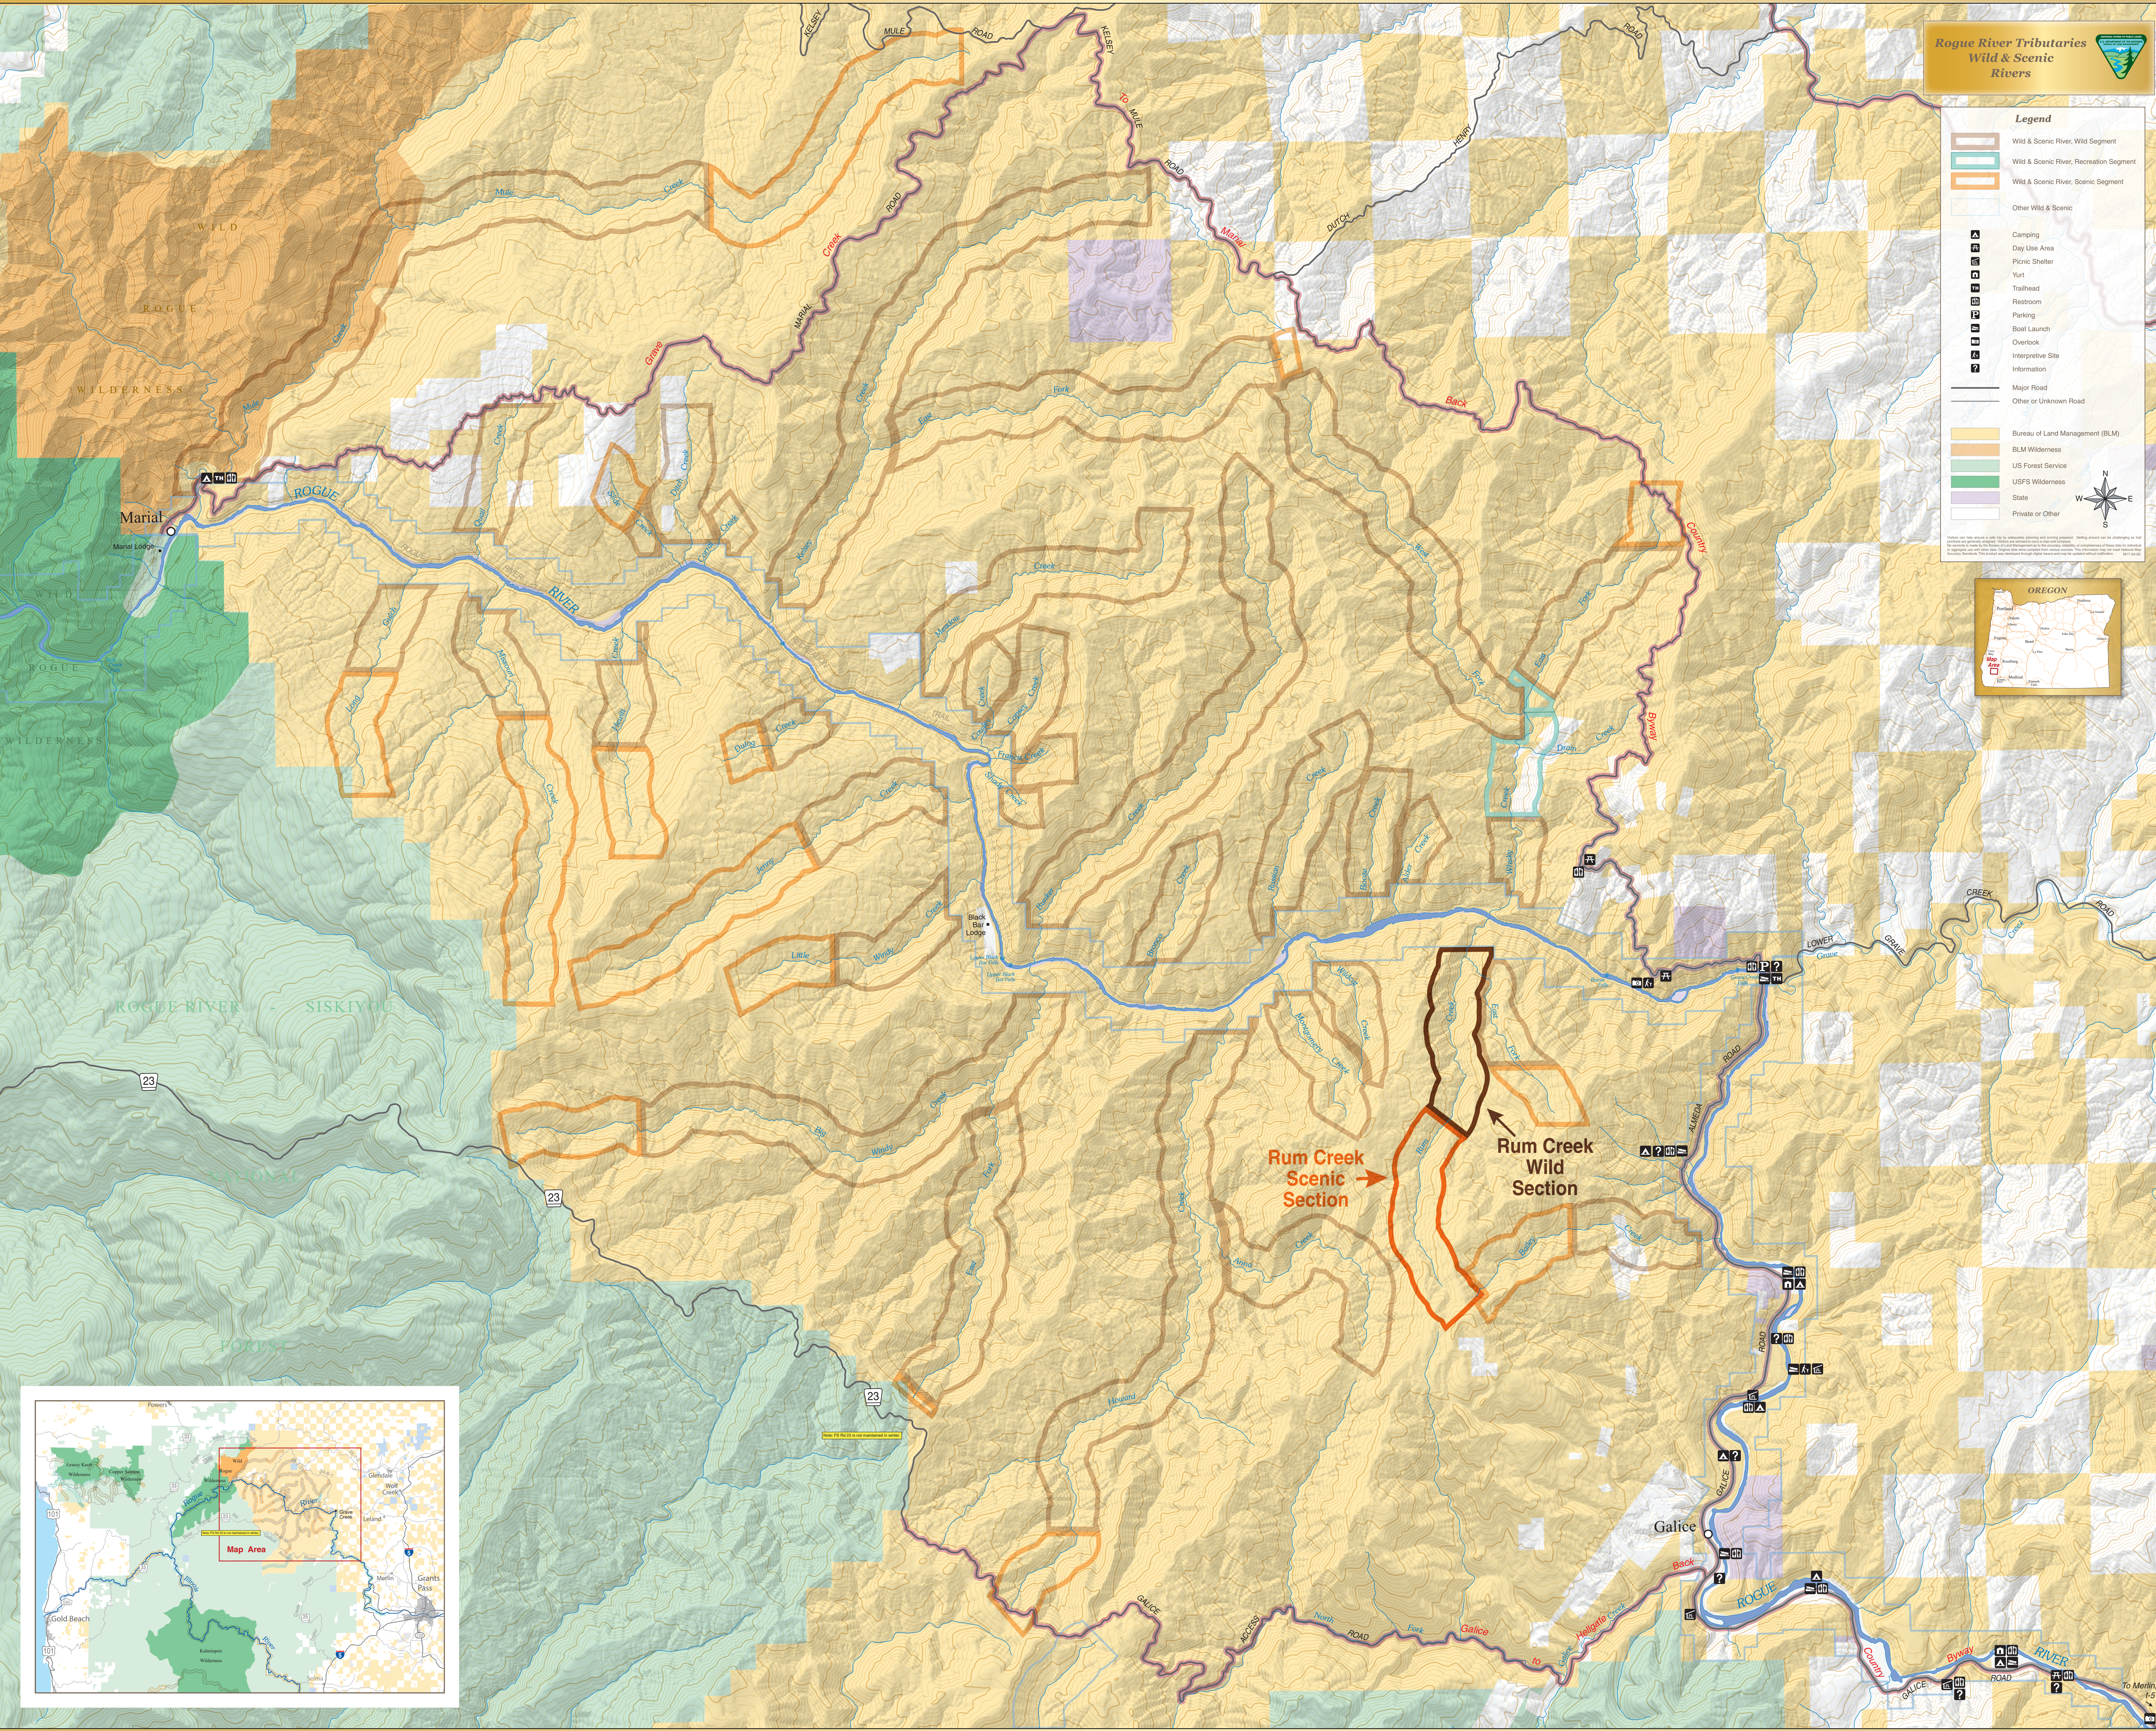

Legend

- Wild & Scenic River, Wild Segment
- Wild & Scenic River, Recreation Segment
- Wild & Scenic River, Scenic Segment
- Other Wild & Scenic
- A Camping
- D Day Use Area
- P Picnic Shelter
- Y Yurt
- T Trailhead
- R Restroom
- P Parking
- B Boat Launch
- O Overlook
- I Interpretive Site
- I Information
- M Major Road
- O Other or Unknown Road
- Bureau of Land Management (BLM)
- BLM Wilderness
- US Forest Service
- USFS Wilderness
- State
- Private or Other

Rum Creek Scenic Section →

← **Rum Creek Wild Section**