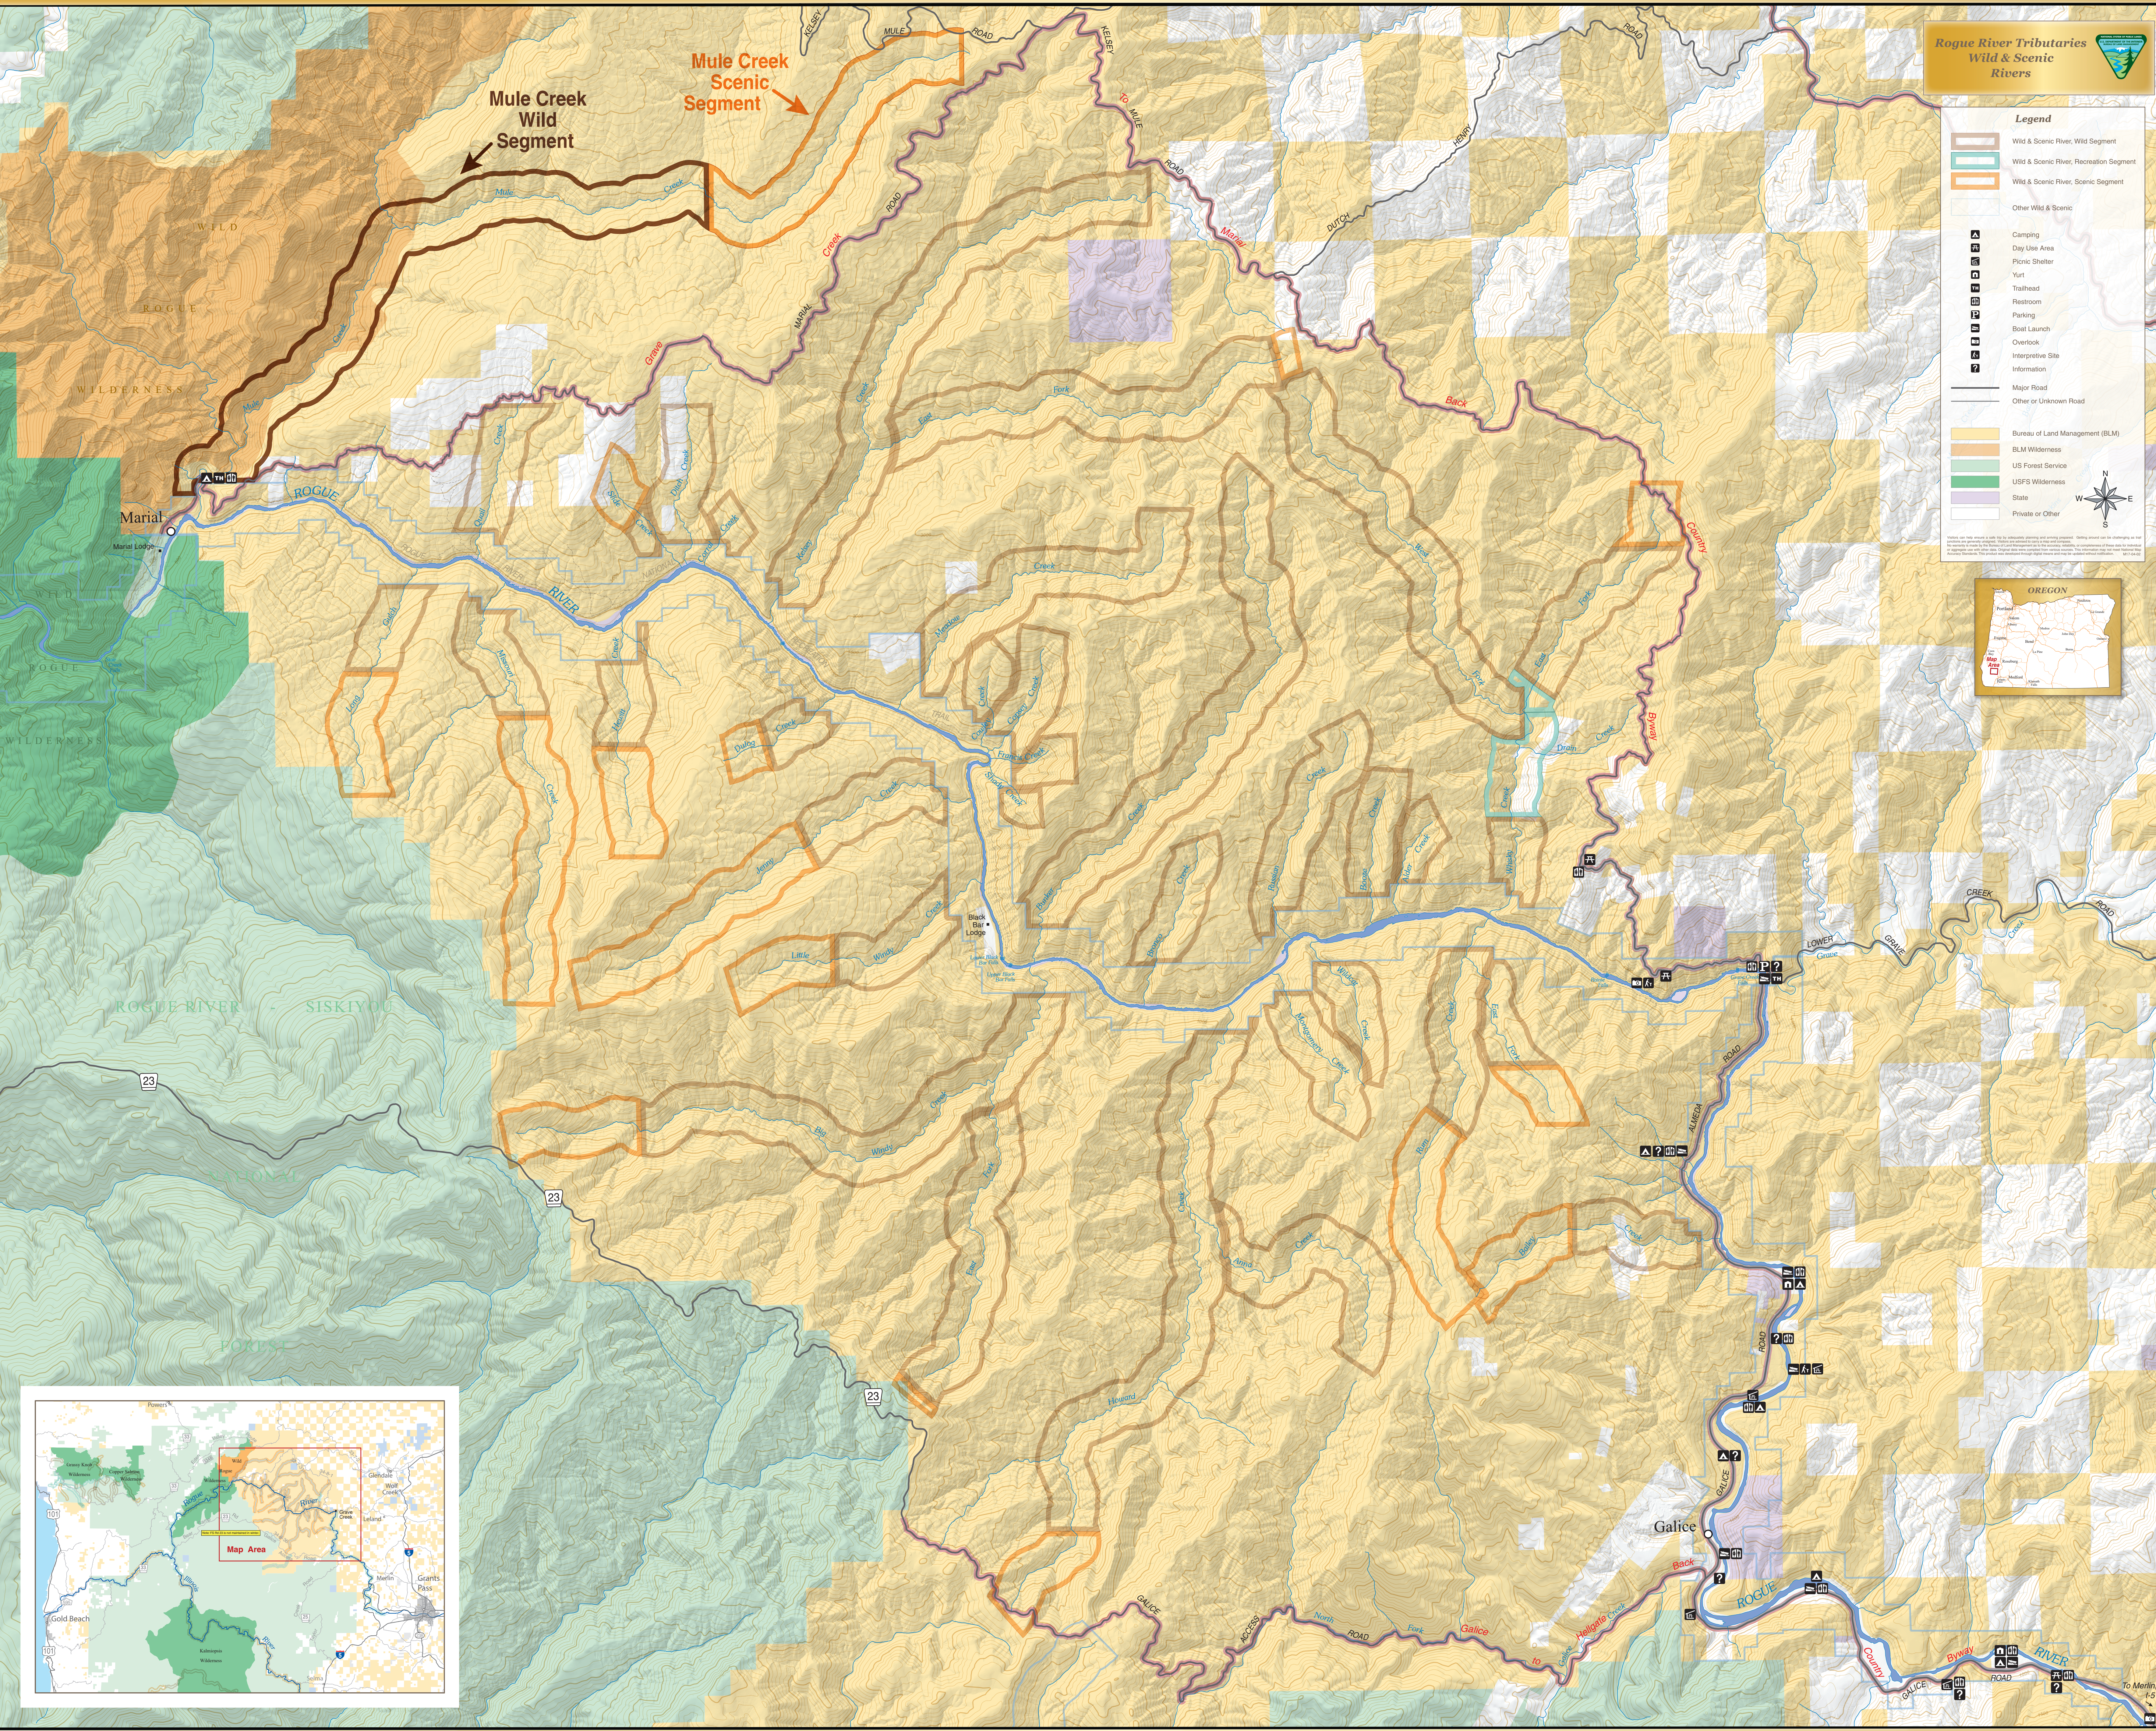

Legend

- Wild & Scenic River, Wild Segment
- Wild & Scenic River, Recreation Segment
- Wild & Scenic River, Scenic Segment
- Other Wild & Scenic
- Camping
- Day Use Area
- Picnic Shelter
- Yurt
- Trailhead
- Restroom
- Parking
- Boat Launch
- Overlook
- Interpretive Site
- Information
- Major Road
- Other or Unknown Road
- Bureau of Land Management (BLM)
- BLM Wilderness
- US Forest Service
- USFS Wilderness
- State
- Private or Other

Mule Creek Wild Segment

Mule Creek Scenic Segment