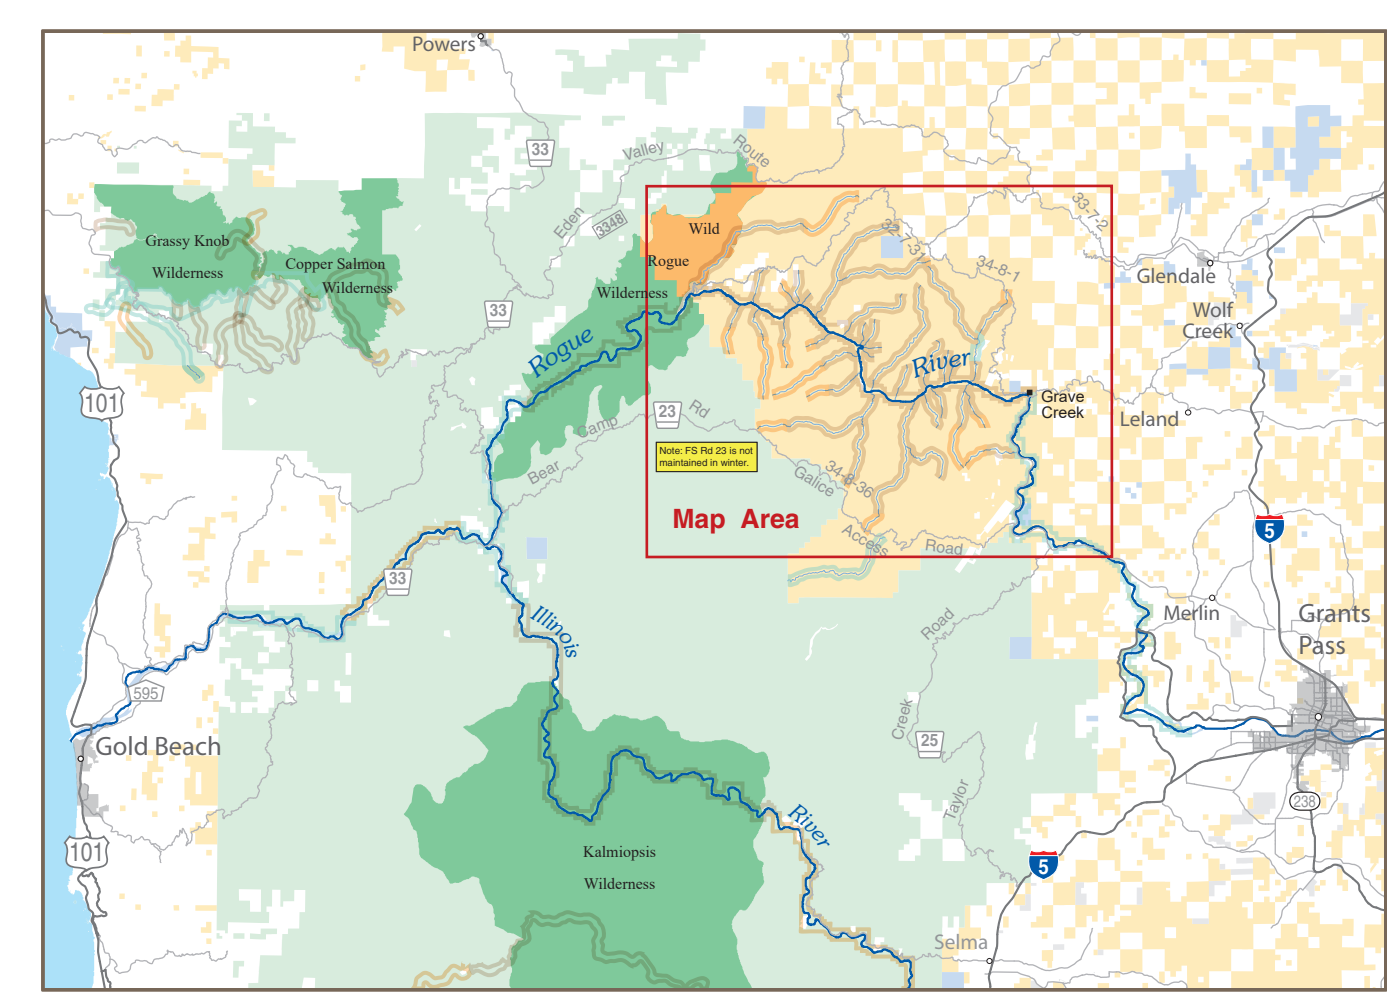

# Rogue River Tributaries Wild & Scenic Rivers

### Legend

- Wild & Scenic River, Wild Segment
- Wild & Scenic River, Recreation Segment
- Wild & Scenic River, Scenic Segment
- Other Wild & Scenic
- Camping
- Day Use Area
- Picnic Shelter
- Yurt
- Trailhead
- Restroom
- Parking
- Boat Launch
- Overlook
- Interpretive Site
- Information
- Road
- Bureau of Land Management (BLM)
- BLM Wilderness
- US Forest Service
- USFS Wilderness
- State
- Private or Other

Note: FS Rd 23 is not maintained in winter.

Note: FS Rd 23 is not maintained in winter.

Howard Creek  
Wild Section

Howard Creek  
Scenic Section

Galice

BLM Smullin  
Visitor Center  
at Rand

Whisky Creek  
Cabin

Rogue River  
Ranch

23

23

23

LOWER  
GALICE

Back

Byway

To Merrill,  
I-5