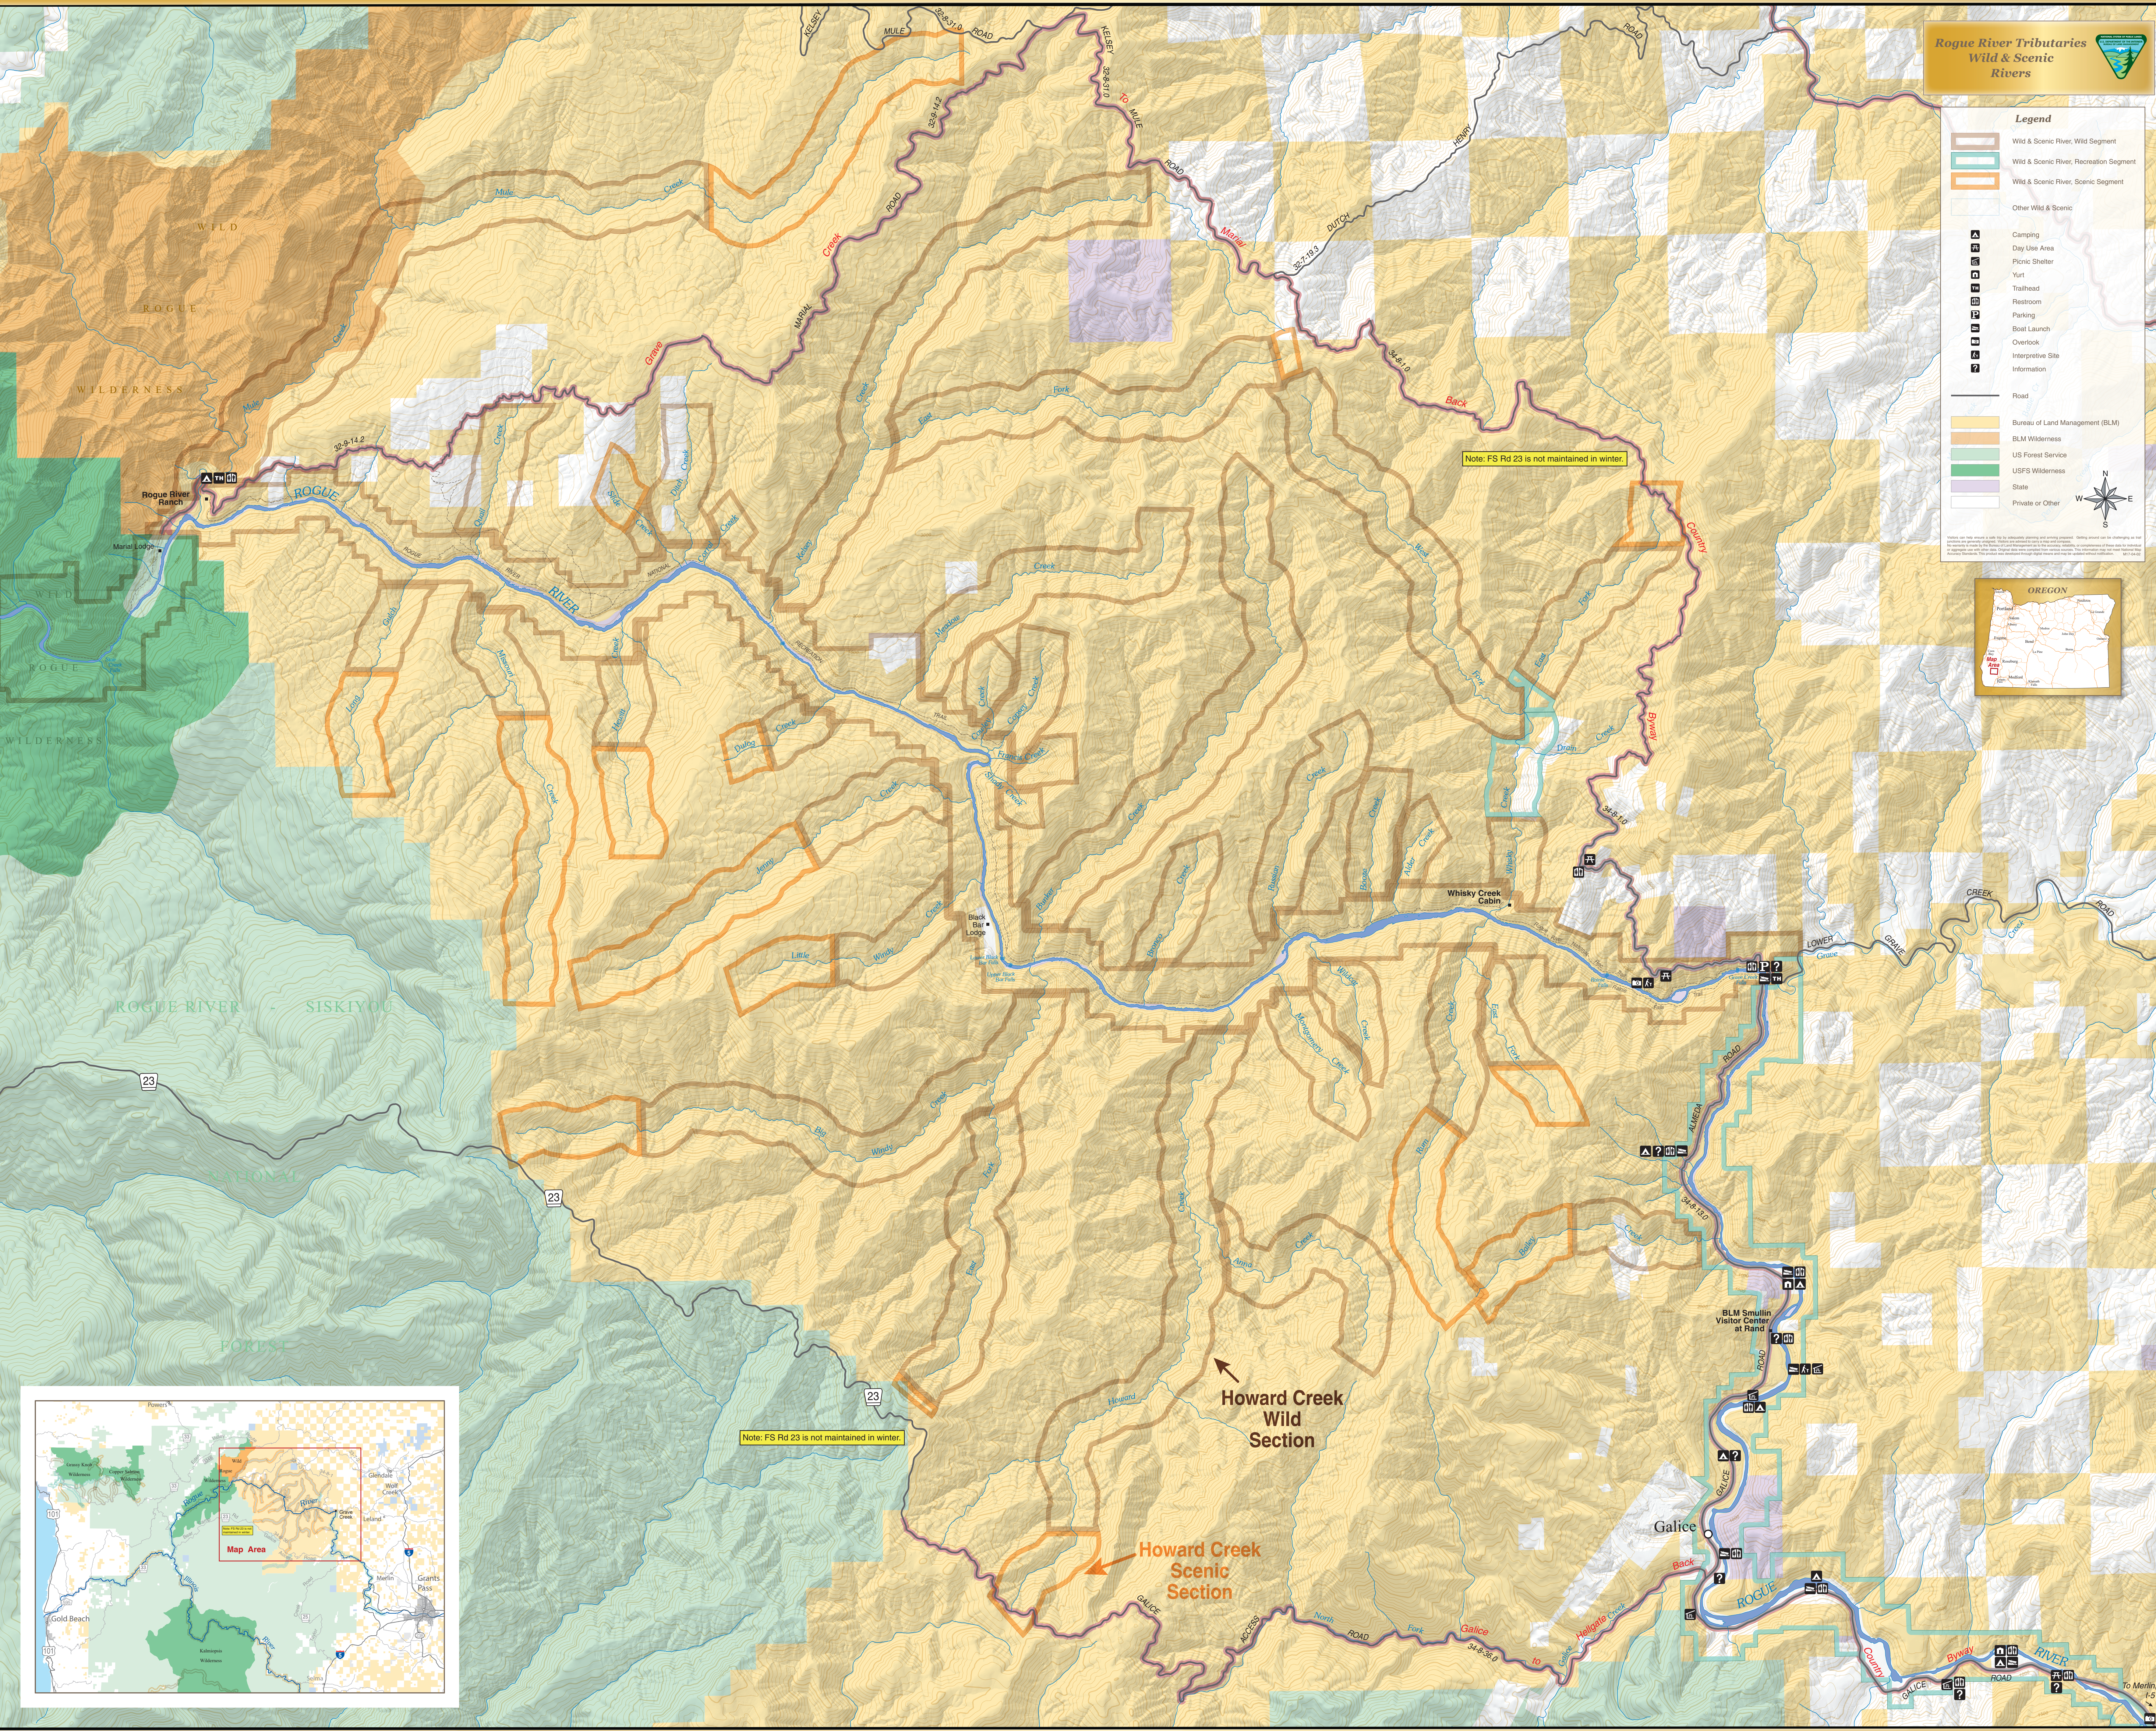

# Rogue River Tributaries Wild & Scenic Rivers

### Legend

- Wild & Scenic River, Wild Segment
- Wild & Scenic River, Recreation Segment
- Wild & Scenic River, Scenic Segment
- Other Wild & Scenic
- Camping
- Day Use Area
- Picnic Shelter
- Yurt
- Trailhead
- Restroom
- Parking
- Boat Launch
- Overlook
- Interpretive Site
- Information
- Road
- Bureau of Land Management (BLM)
- BLM Wilderness
- US Forest Service
- USFS Wilderness
- State
- Private or Other

Note: FS Rd 23 is not maintained in winter.

Note: FS Rd 23 is not maintained in winter.

Howard Creek  
Wild Section

Howard Creek  
Scenic Section

Galice

BLM Smullin  
Visitor Center  
at Rand

Whisky Creek  
Cabin

Rogue River  
Ranch

23

23

23

LOWER  
GALICE

Back

Byway

To Merrill,  
I-5