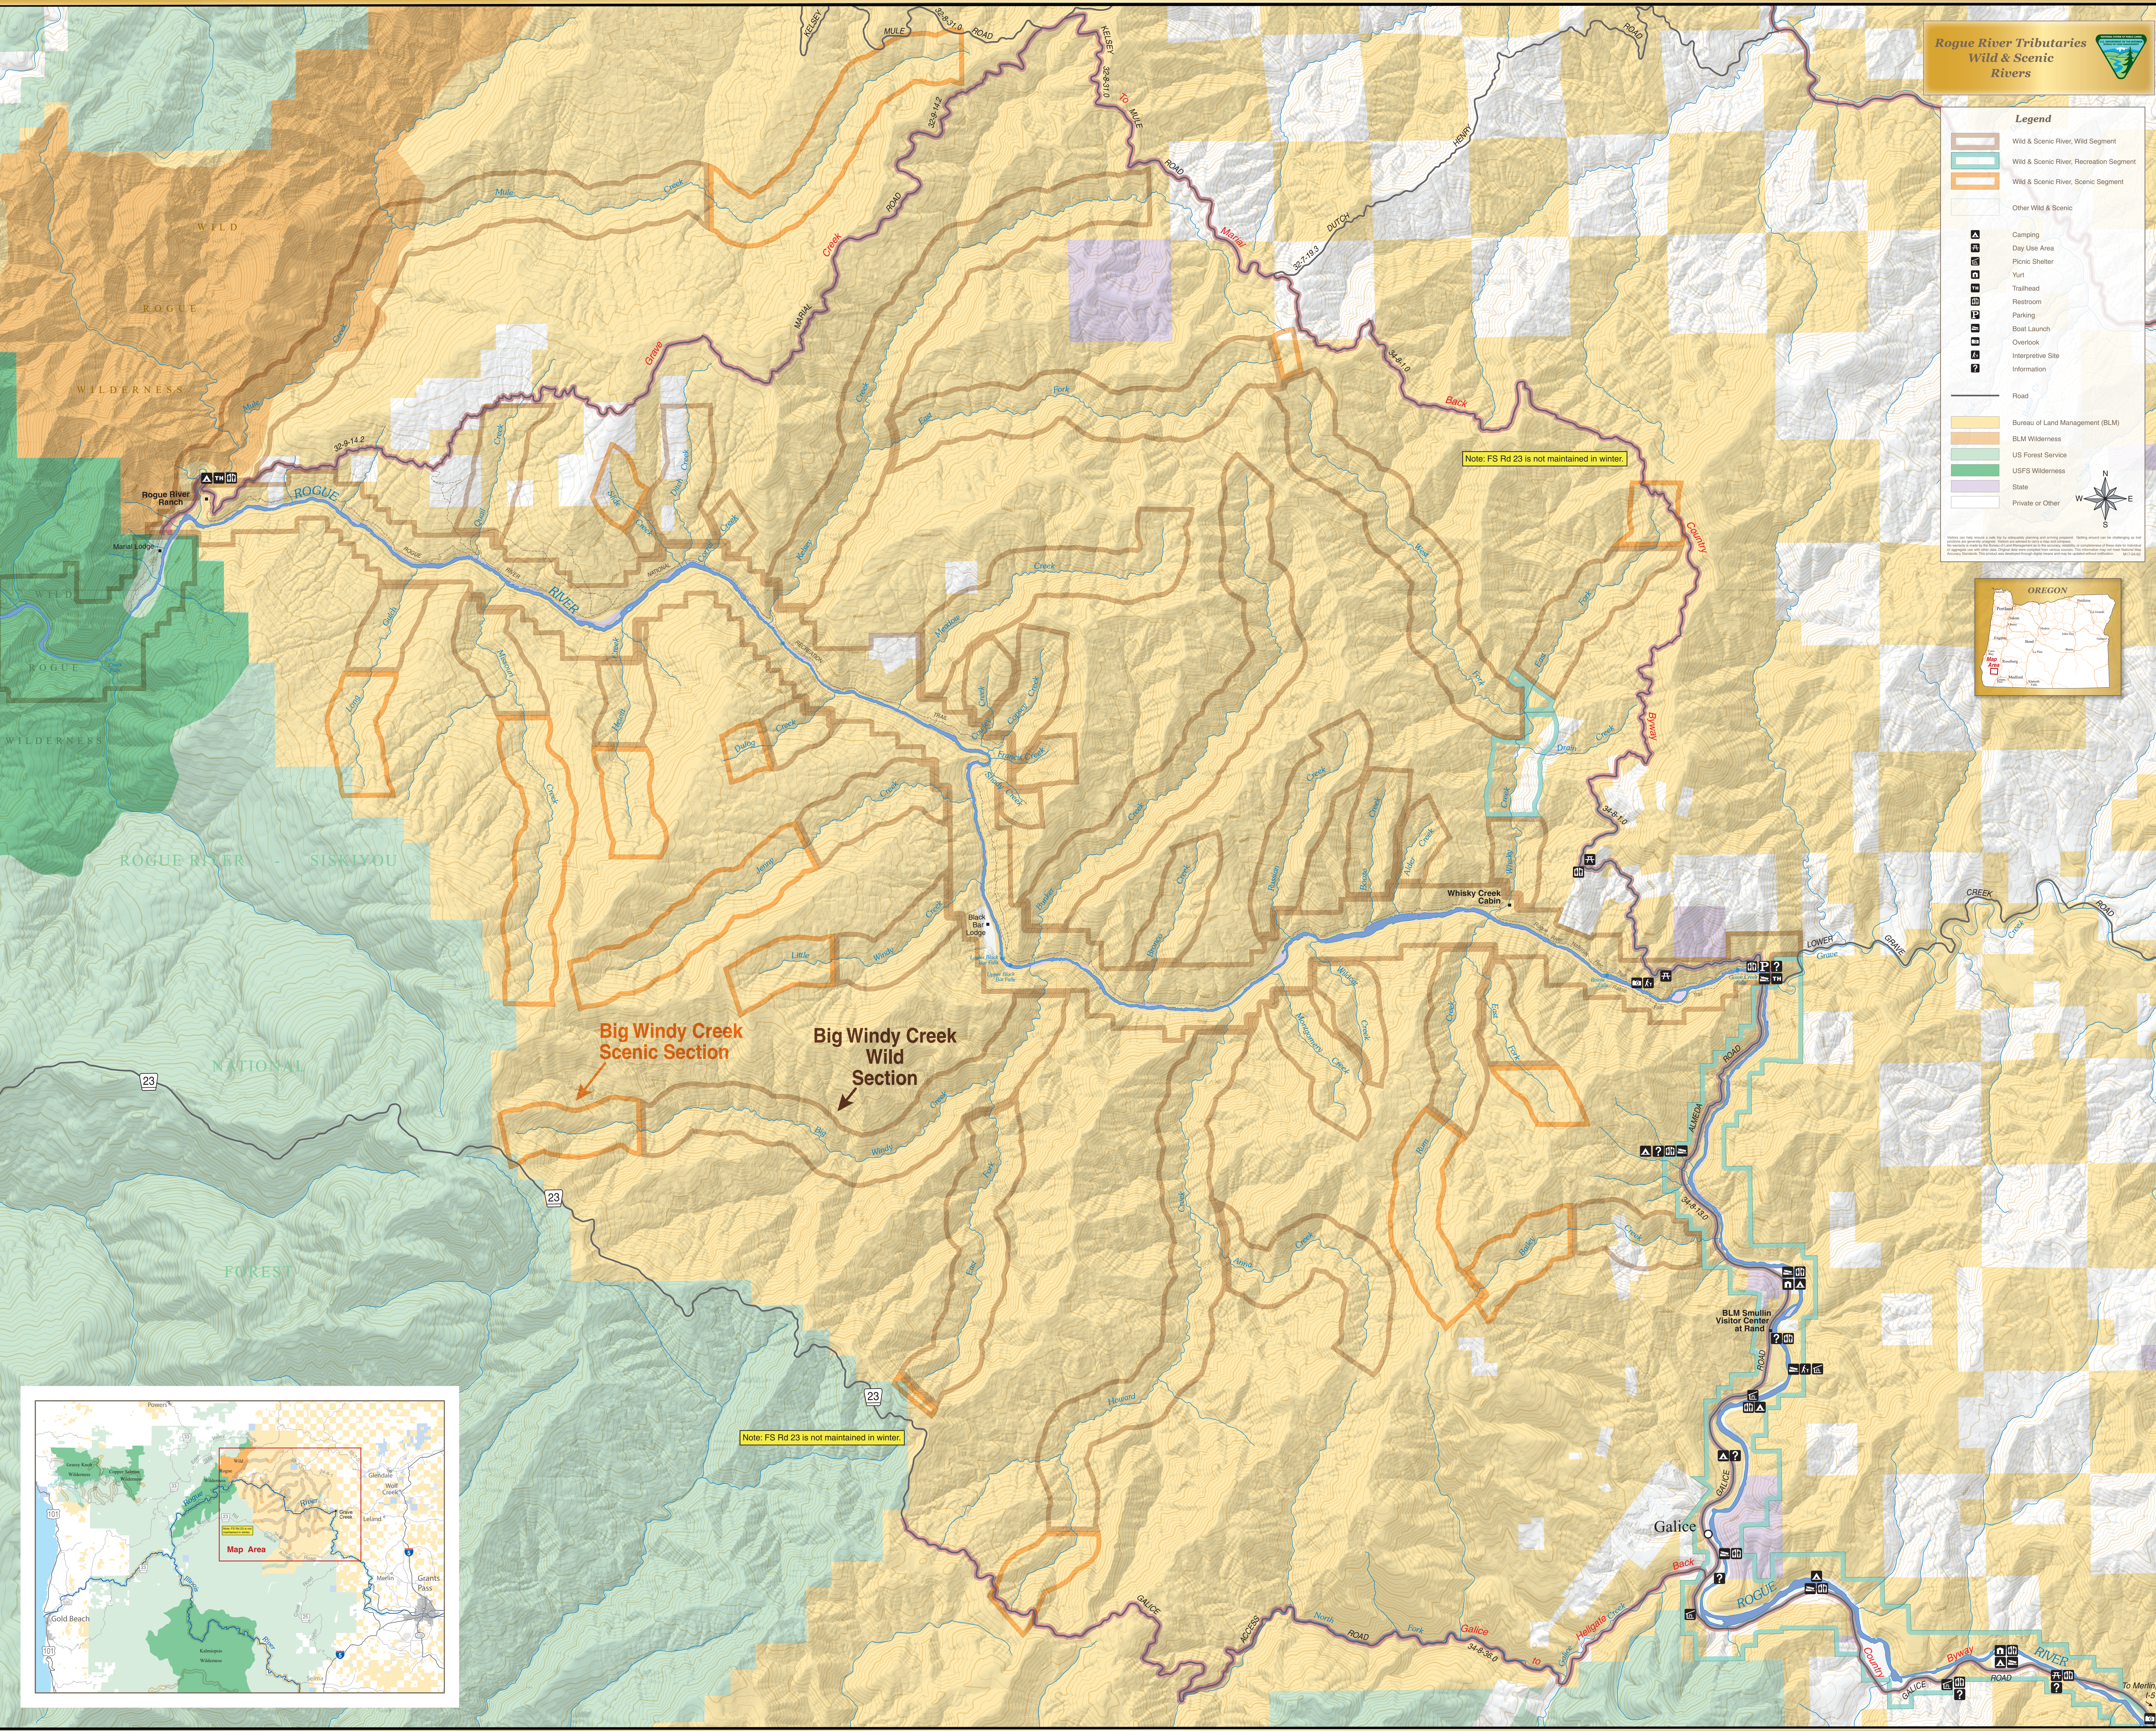

Legend

- Wild & Scenic River, Wild Segment
- Wild & Scenic River, Recreation Segment
- Wild & Scenic River, Scenic Segment
- Other Wild & Scenic

- Bureau of Land Management (BLM)
- BLM Wilderness
- US Forest Service
- USFS Wilderness
- State
- Private or Other

Big Windy Creek Scenic Section

Big Windy Creek Wild Section

Note: FS Rd 23 is not maintained in winter.

Note: FS Rd 23 is not maintained in winter.