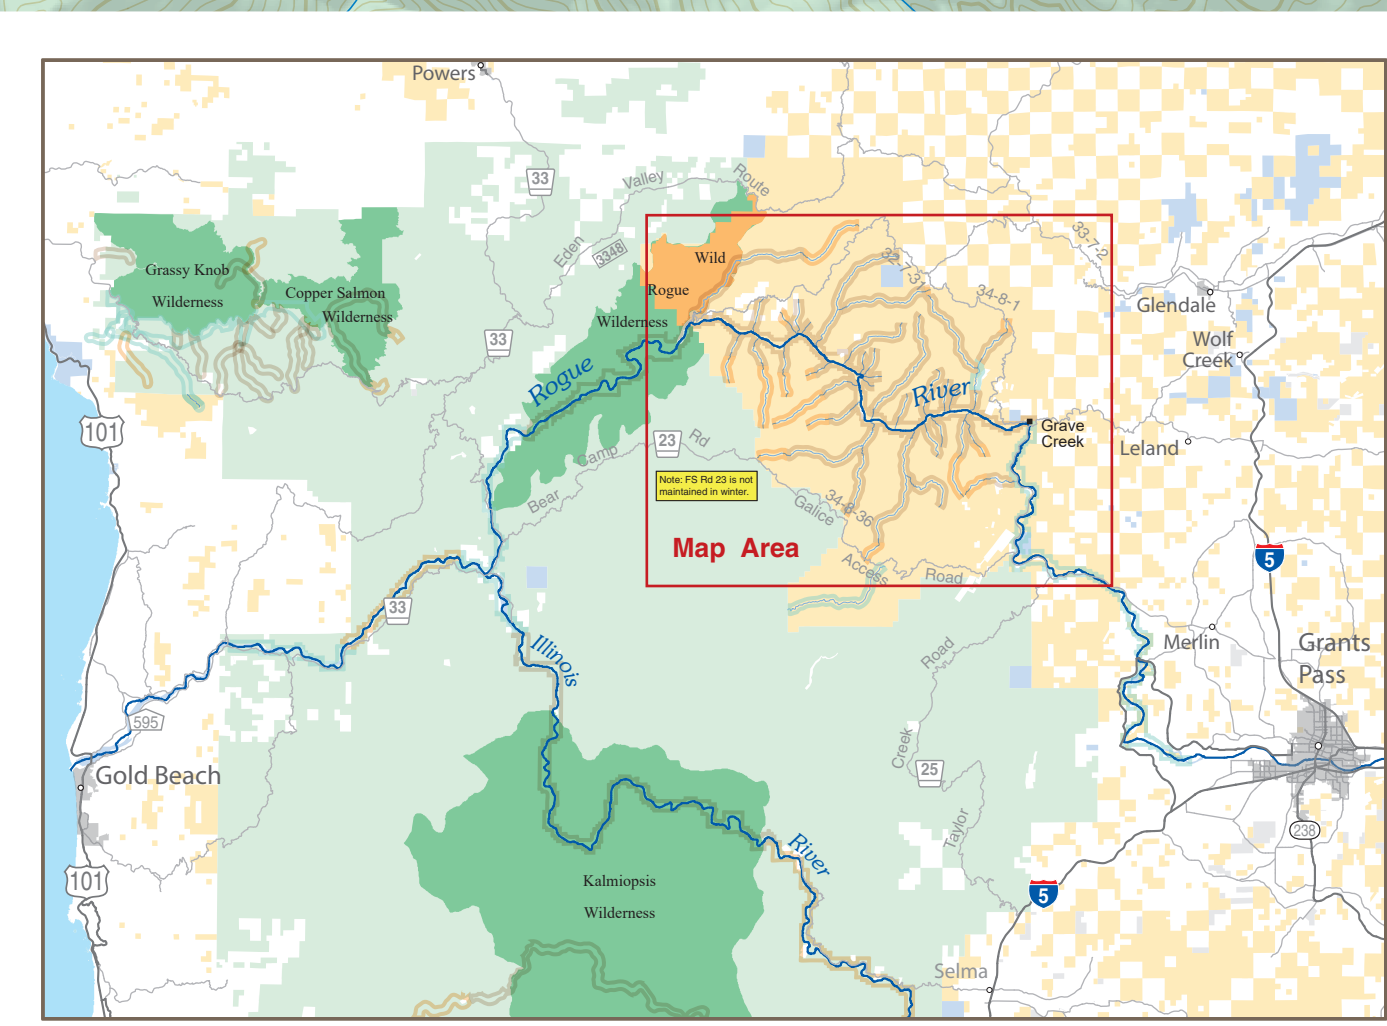

Legend

- Wild & Scenic River, Wild Segment
- Wild & Scenic River, Recreation Segment
- Wild & Scenic River, Scenic Segment
- Other Wild & Scenic

- Bureau of Land Management (BLM)
- BLM Wilderness
- US Forest Service
- USFS Wilderness
- State
- Private or Other

Big Windy Creek Scenic Section

Big Windy Creek Wild Section

Note: FS Rd 23 is not maintained in winter.

Note: FS Rd 23 is not maintained in winter.