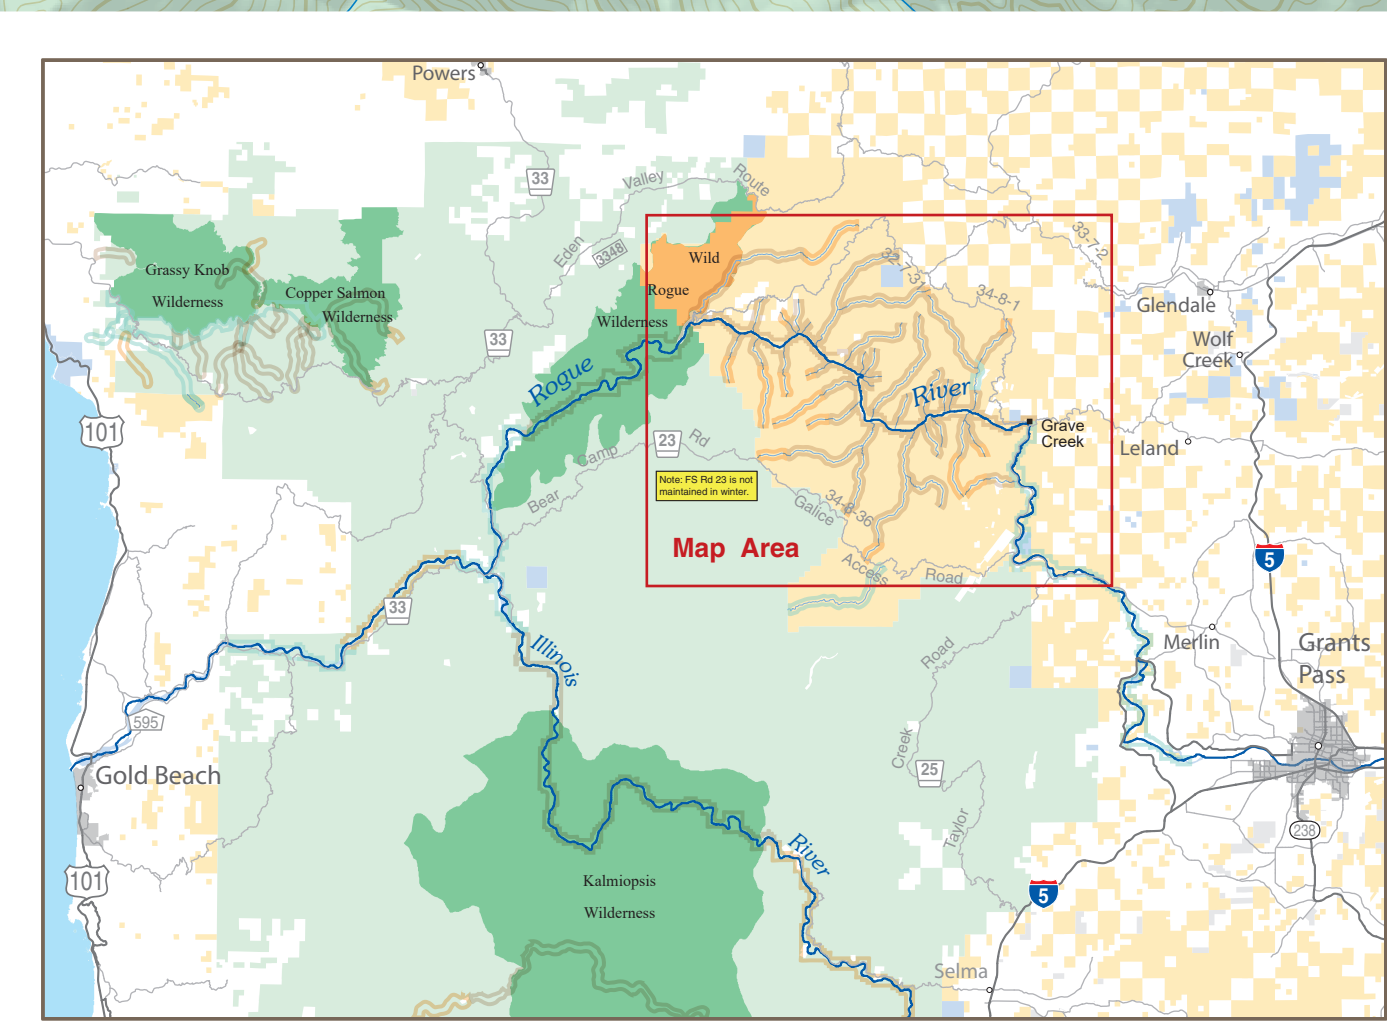

**Legend**

- Wild & Scenic River, Wild Segment
- Wild & Scenic River, Recreation Segment
- Wild & Scenic River, Scenic Segment
- Other Wild & Scenic

- A Camping
- D Day Use Area
- P Picnic Shelter
- Y Yurt
- T Trailhead
- R Restroom
- P Parking
- B Boat Launch
- O Overlook
- I Interpretive Site
- I Information

- Road

- Bureau of Land Management (BLM)
- BLM Wilderness
- US Forest Service
- USFS Wilderness
- State
- Private or Other

Anna Creek  
Wild  
Section

Note: FS Rd 23 is not maintained in winter.

Note: FS Rd 23 is not maintained in winter.