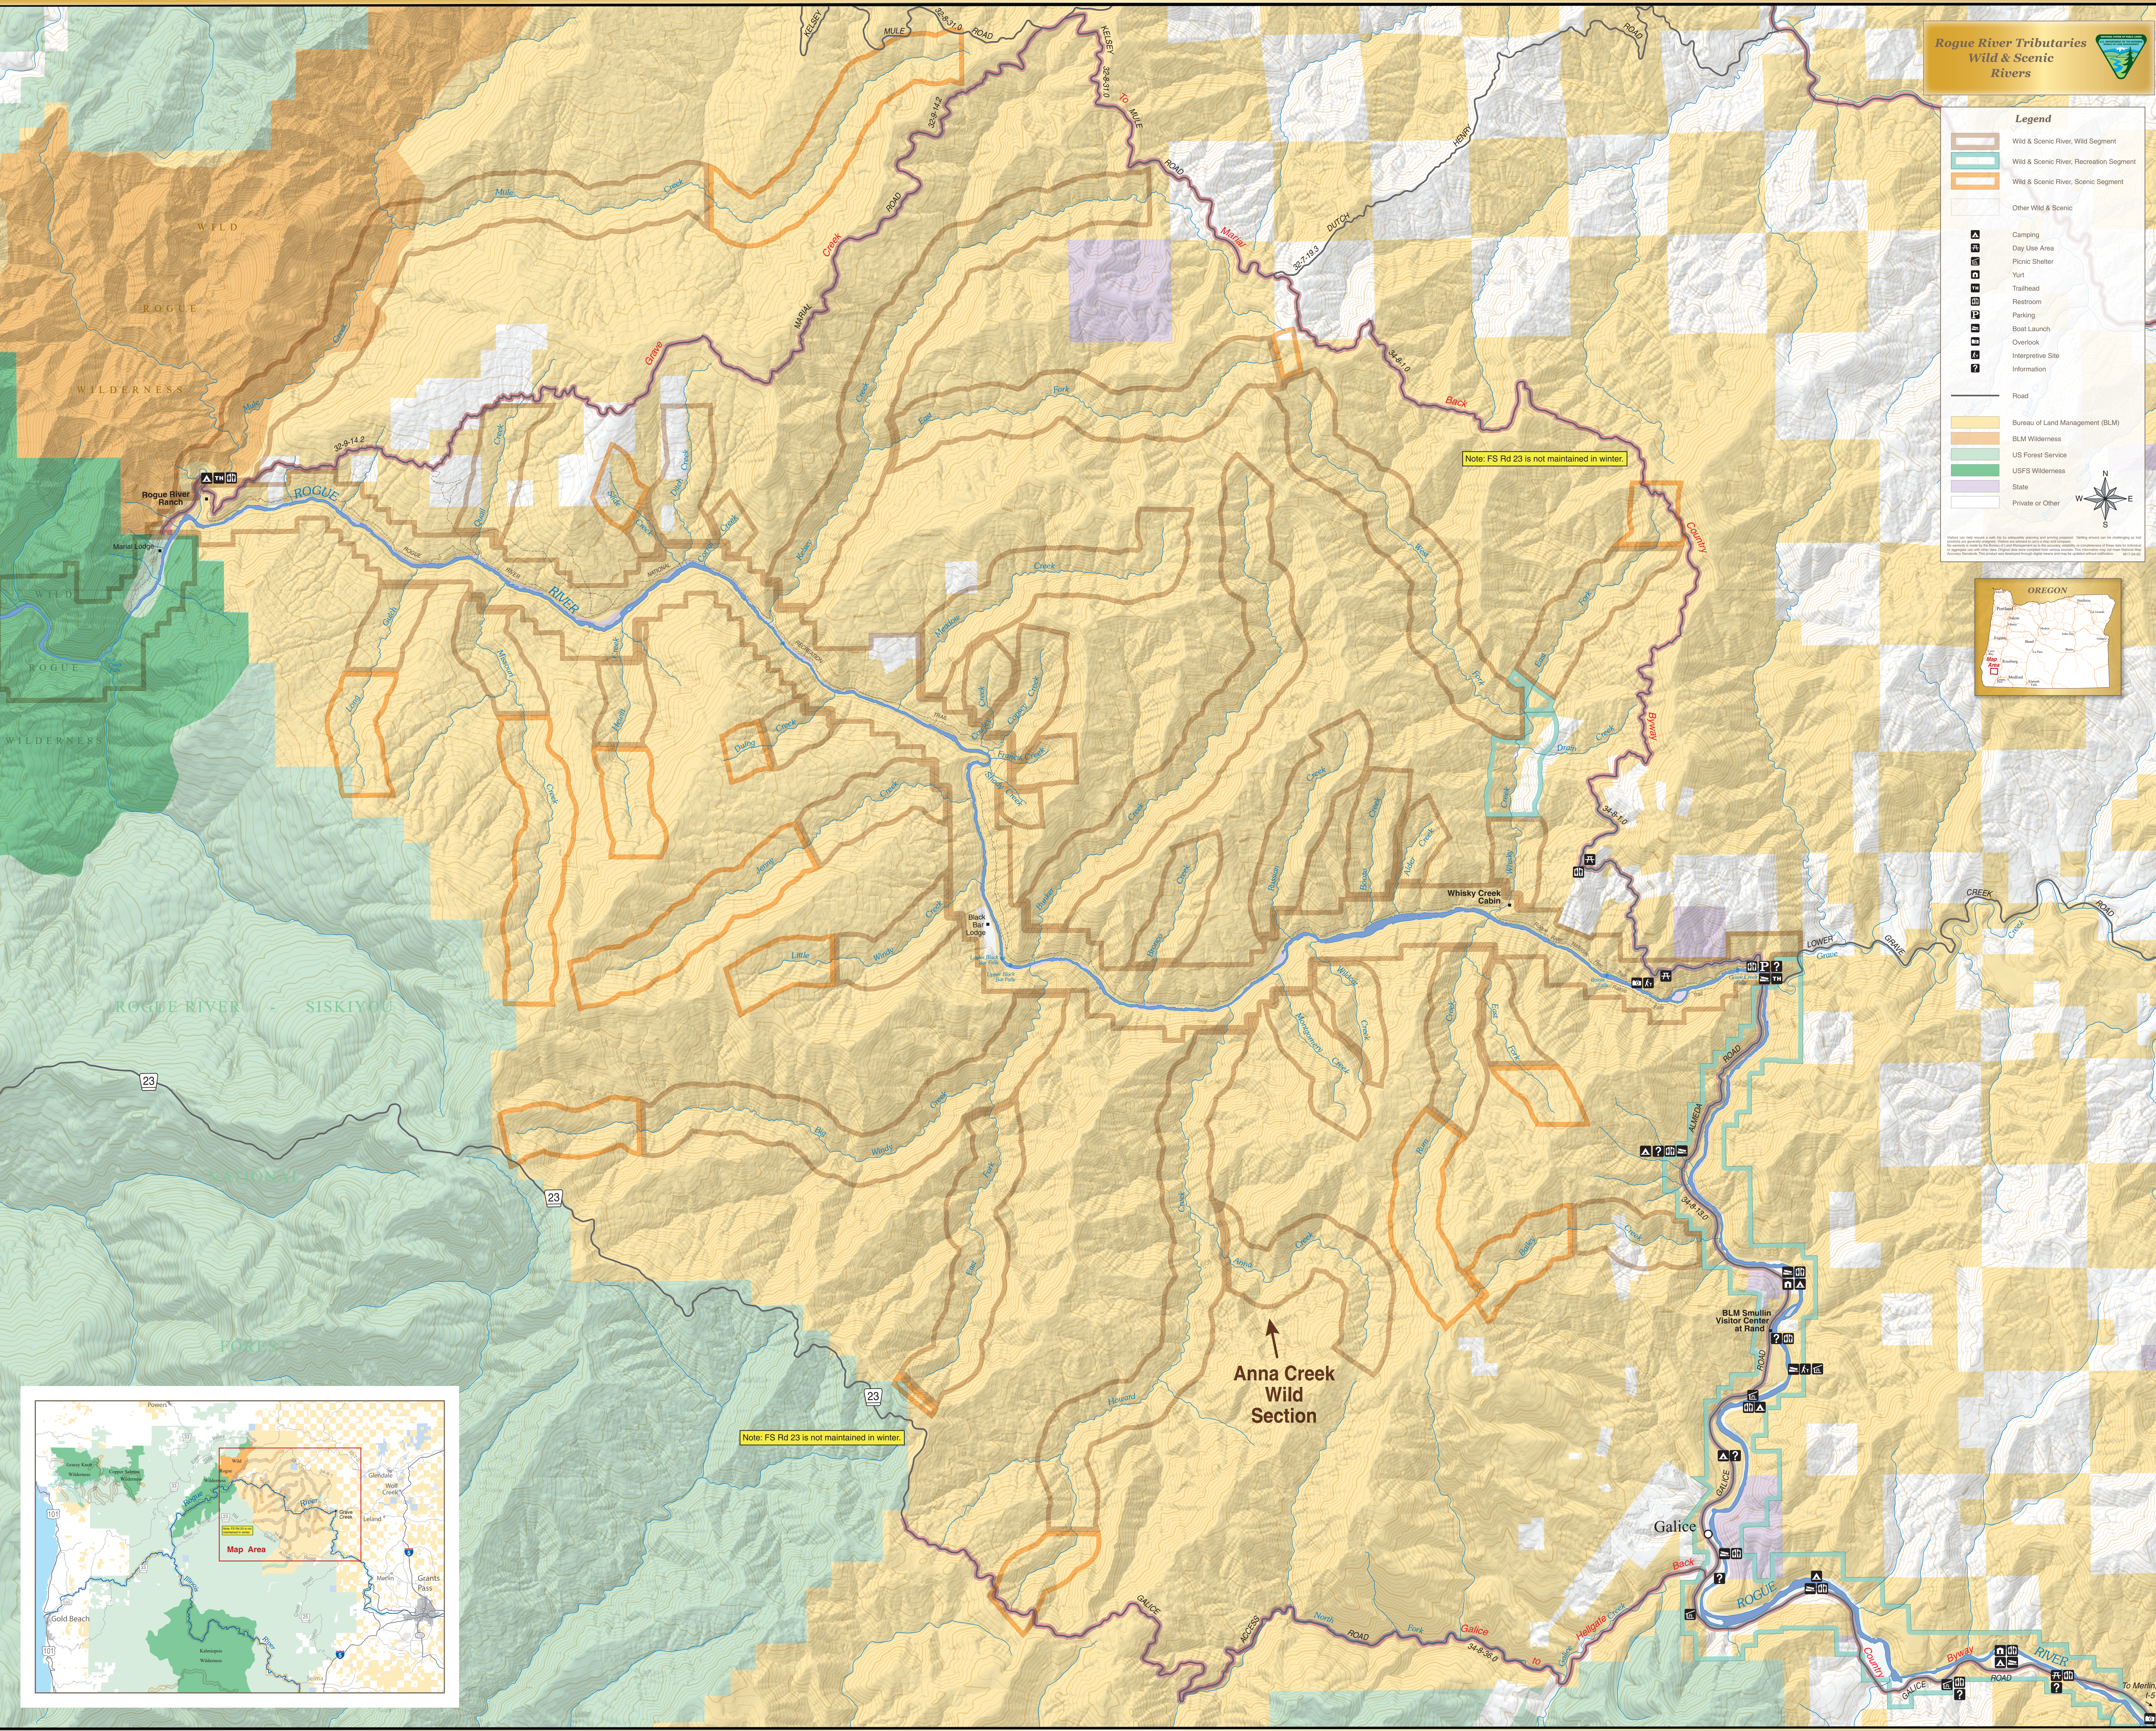

**Legend**

- Wild & Scenic River, Wild Segment
- Wild & Scenic River, Recreation Segment
- Wild & Scenic River, Scenic Segment
- Other Wild & Scenic

- A Camping
- D Day Use Area
- P Picnic Shelter
- Y Yurt
- T Trailhead
- R Restroom
- P Parking
- B Boat Launch
- O Overlook
- I Interpretive Site
- I Information

- Road

- Bureau of Land Management (BLM)
- BLM Wilderness
- US Forest Service
- USFS Wilderness
- State
- Private or Other

Anna Creek  
Wild  
Section

Note: FS Rd 23 is not maintained in winter.

Note: FS Rd 23 is not maintained in winter.