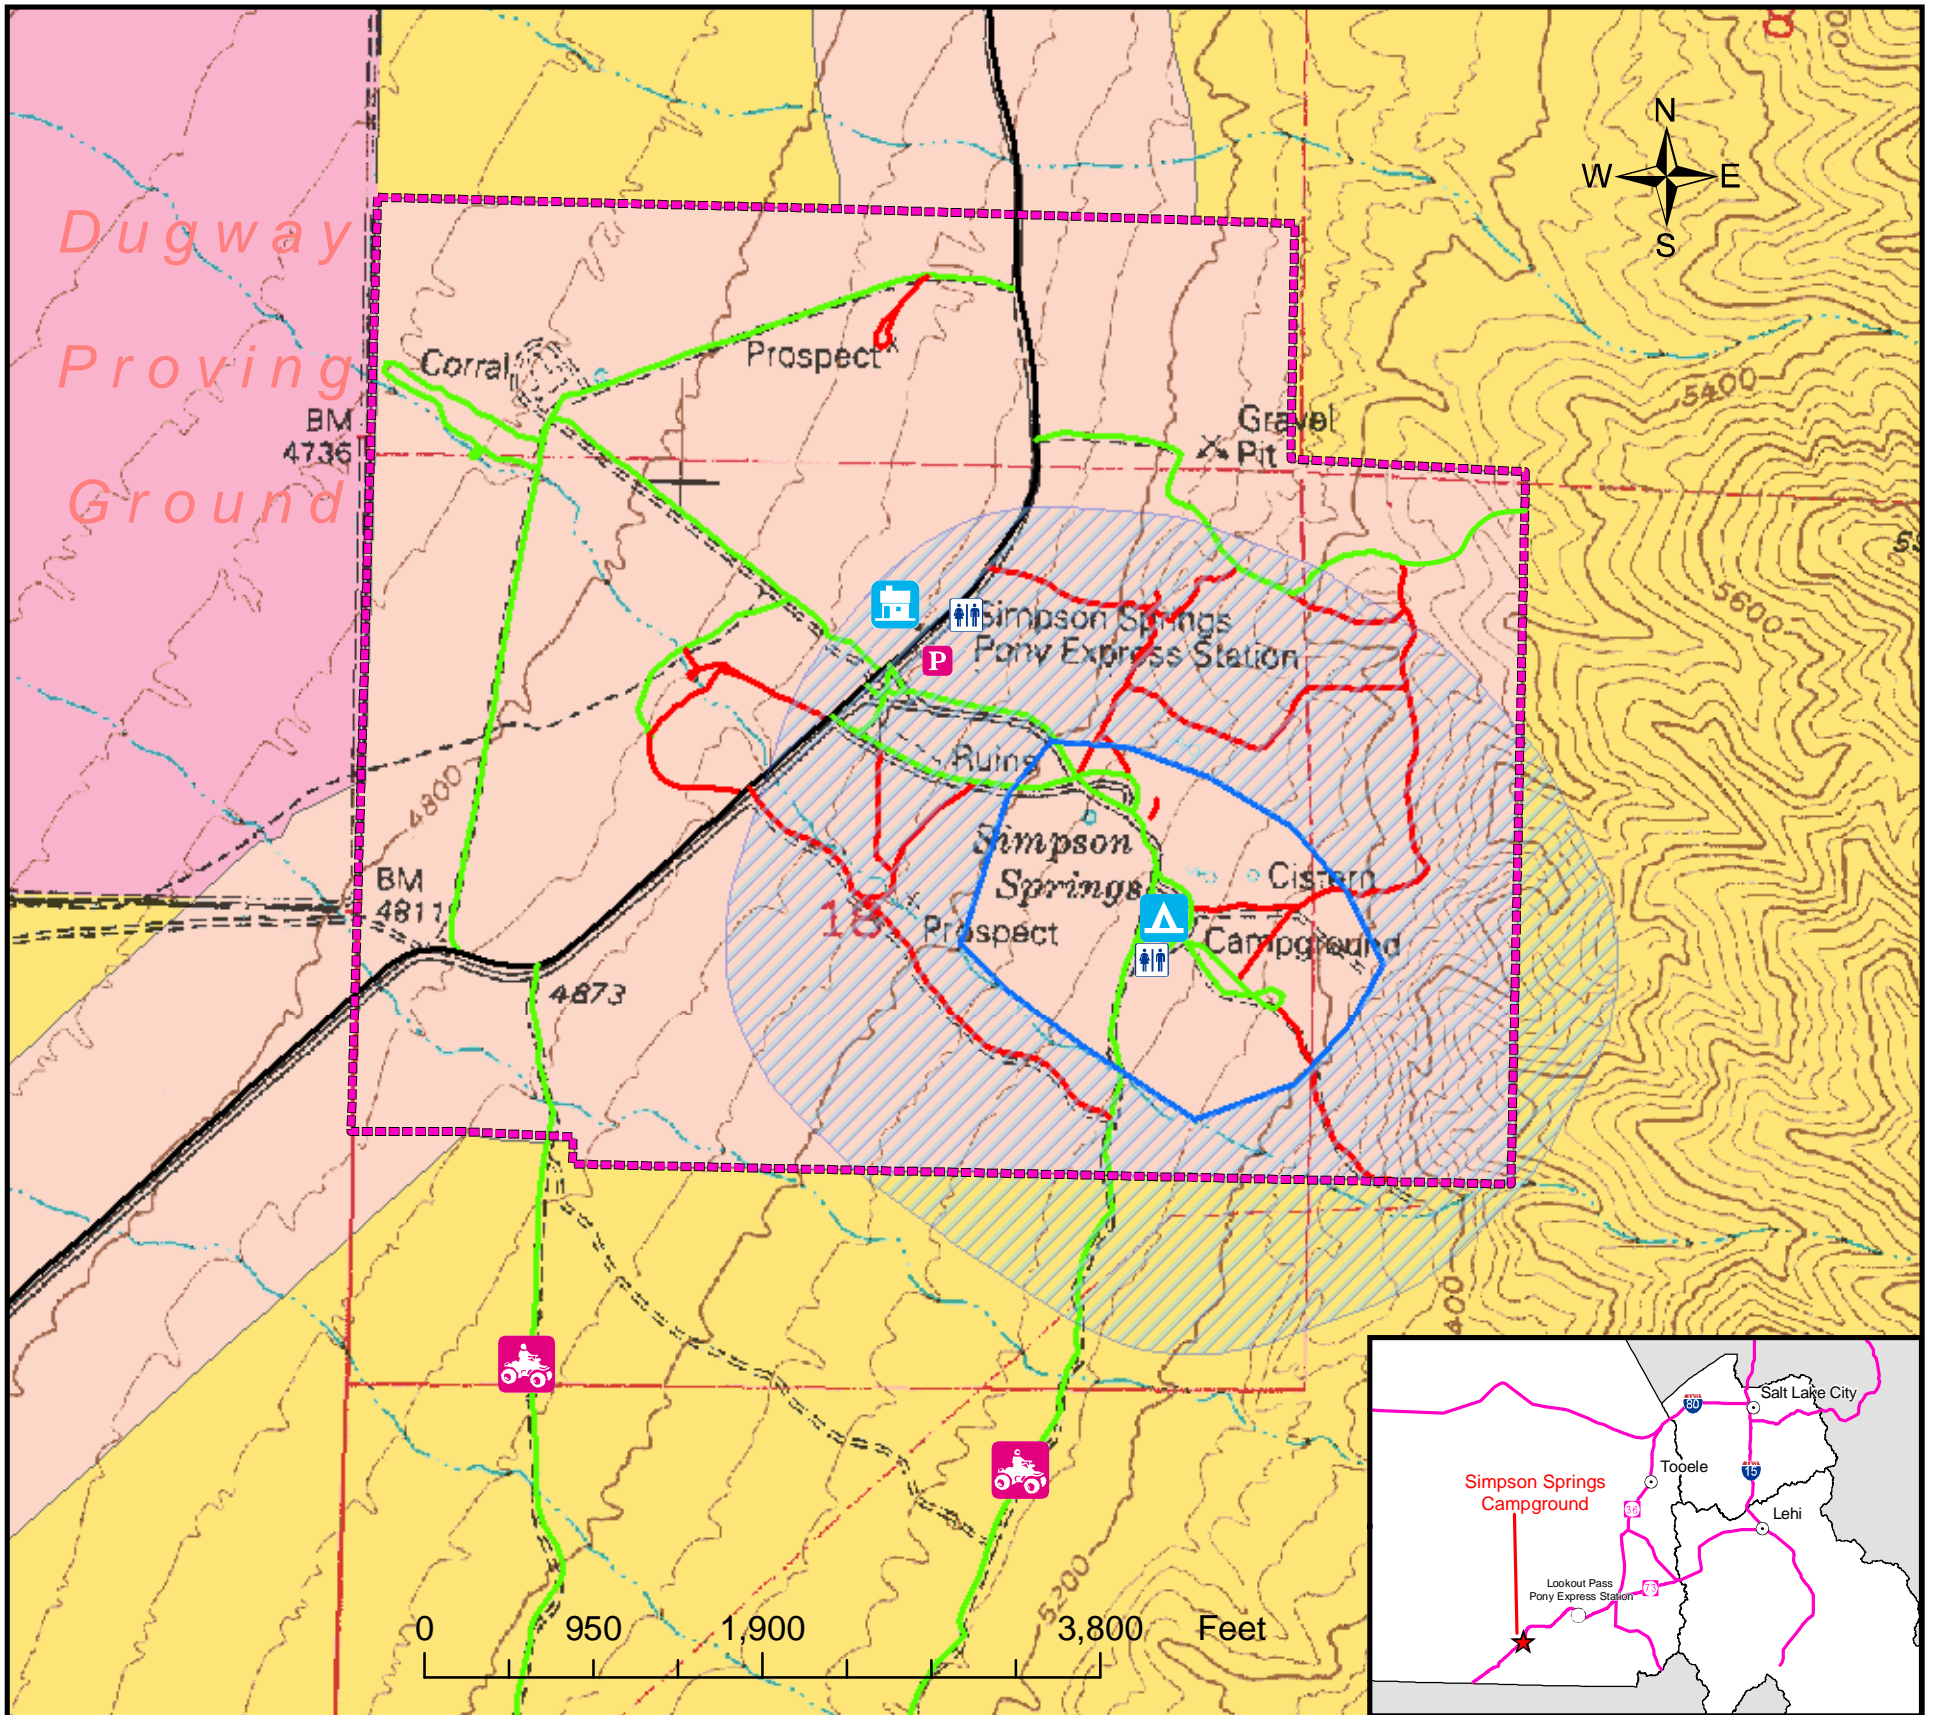

# Simpson Springs Recreation Area & Campground

[www.ut.blm.gov/saltlake\\_fo/recreation.htm](http://www.ut.blm.gov/saltlake_fo/recreation.htm)

**Legend**

- Simpson Springs Recreation Area
- Pony Express Station
- Simpson Springs Campground
- Campsite Location & Numbers
- Information Board
- Campground Fee Station
- Non-Potable Water
- Restrooms
- OHV Trail
- Pony Express Road
- Route Open to Motor Vehicles
- Route Closed to Motor Vehicles
- Campground Boundary
- Pony Express SRMA
- BLM
- U.S. Army Dugway Proving Ground
- 1/4 Mile Campground Buffer

This product may not meet BLM standards for accuracy and content. Different data sources and input scales may cause misalignment of data layers. Transportation network has not been verified.