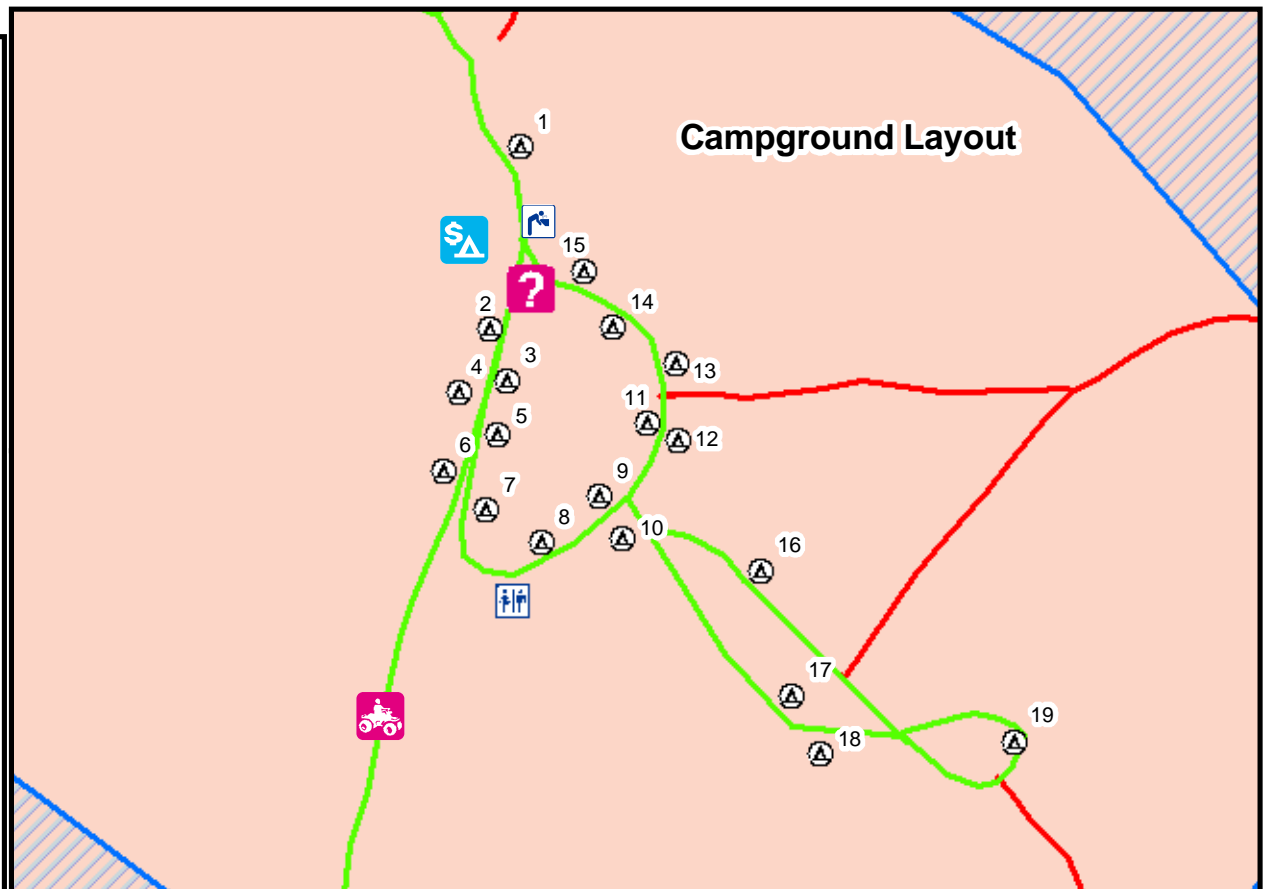

# Simpson Springs Recreation Area & Campground

[www.ut.blm.gov/saltlake\\_fo/recreation.htm](http://www.ut.blm.gov/saltlake_fo/recreation.htm)

**Legend**

- Simpson Springs Recreation Area
- Pony Express Station
- Simpson Springs Campground
- Campsite Location & Numbers
- Information Board
- Campground Fee Station
- Non-Potable Water
- Restrooms
- OHV Trail
- Pony Express Road
- Route Open to Motor Vehicles
- Route Closed to Motor Vehicles
- Campground Boundary
- Pony Express SRMA
- BLM
- U.S. Army Dugway Proving Ground
- 1/4 Mile Campground Buffer

This product may not meet BLM standards for accuracy and content. Different data sources and input scales may cause misalignment of data layers. Transportation network has not been verified.