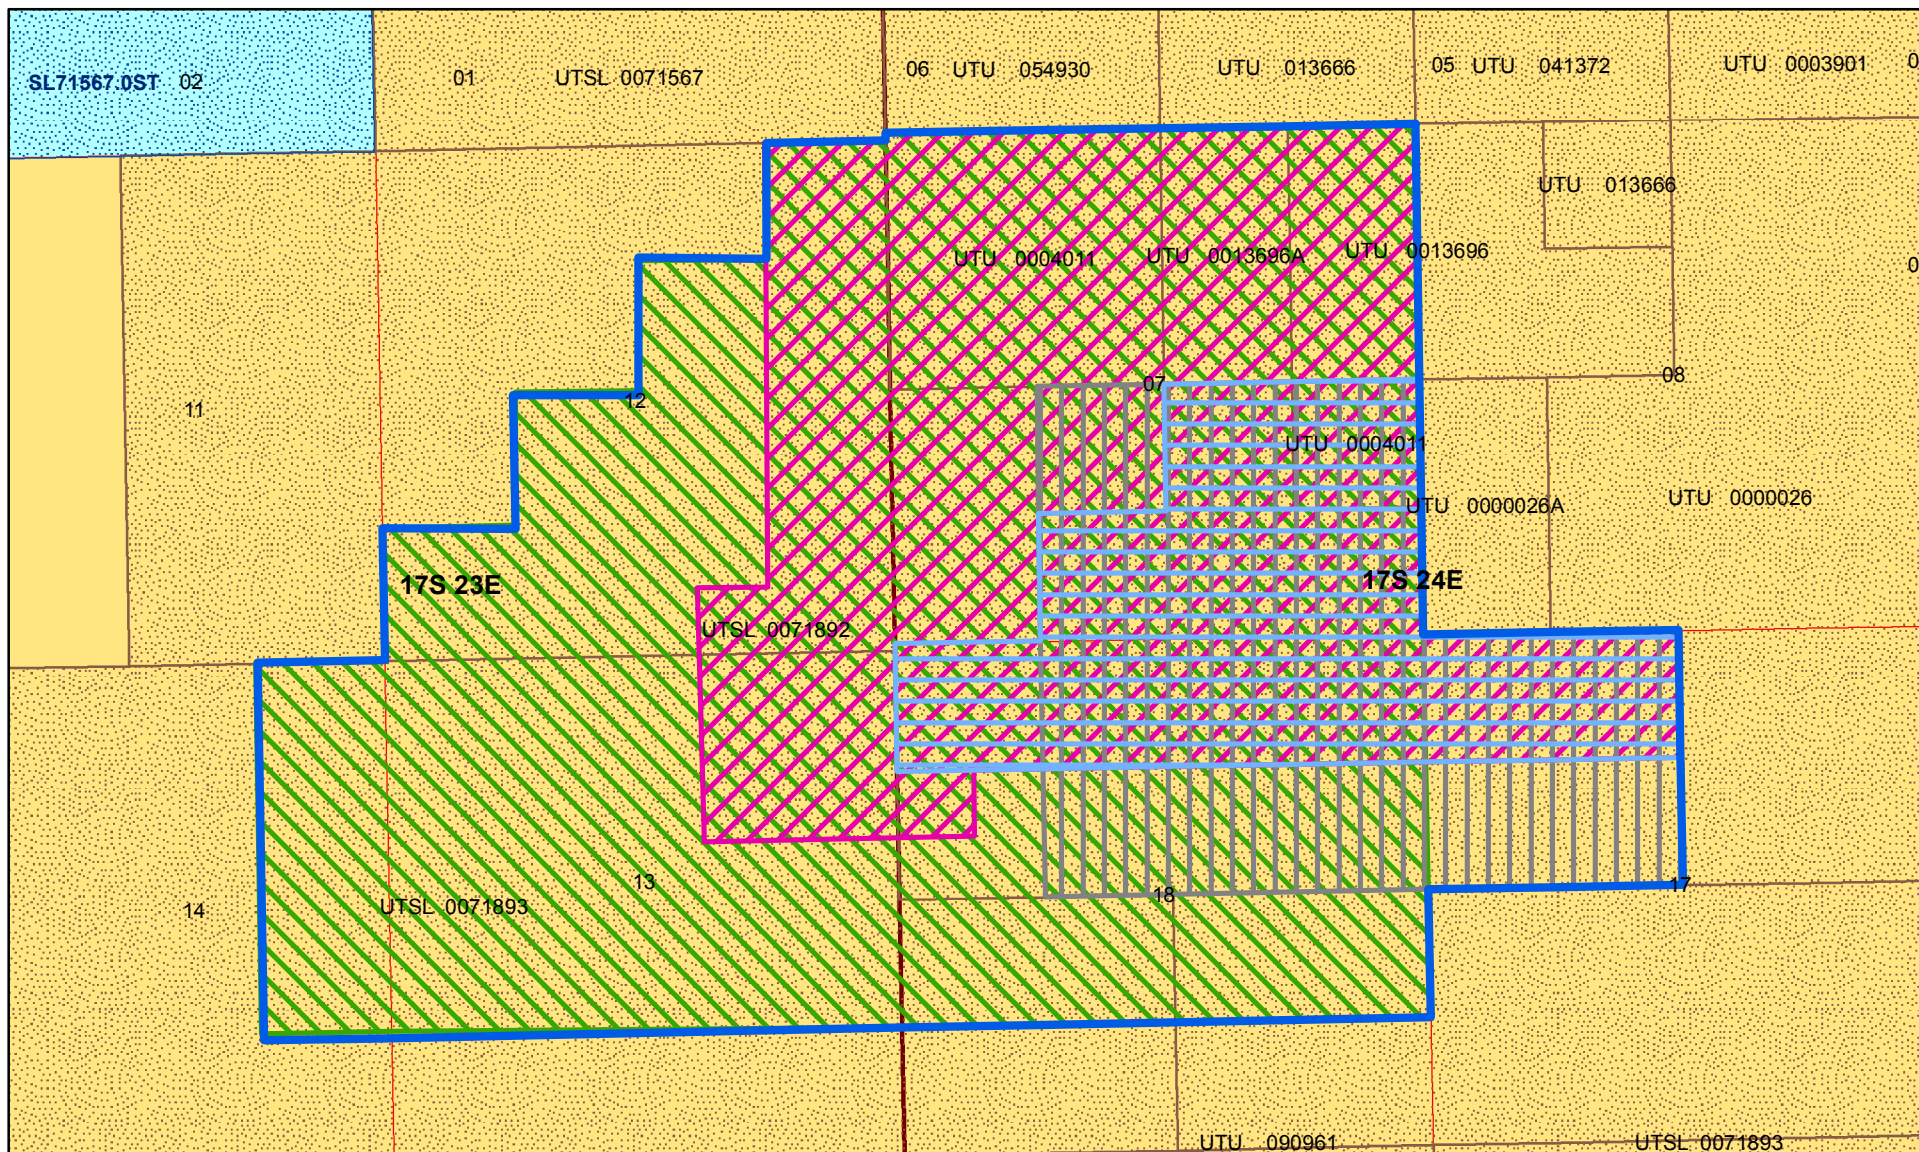

WESTWATER

GRAND County of Utah

Effective Date: 7/1/1958

PA= Formation Name

- PA= Dakota PA
UTU 063024A
- PA= Castlegate PA
UTU 063024B
- PA= Morrison PA
UTU 063024C
- PA= Entrada PA
UTU 063024D

Oil and Gas Unit Agreement

Oil and Gas Lease Parcels

- Authorized Oil and Gas Lease Parcels
- Pending Oil and Gas Lease Parcels
- SITLA Oil and Gas Lease Parcels

UTU 063024X

Acres: 2320.0

- Bureau of Land Management (BLM)
- US Forest Service (USFS)
- National Park Service (NPS)
- Indian Reservation (IR)
- State
- Private
- Township
- Section