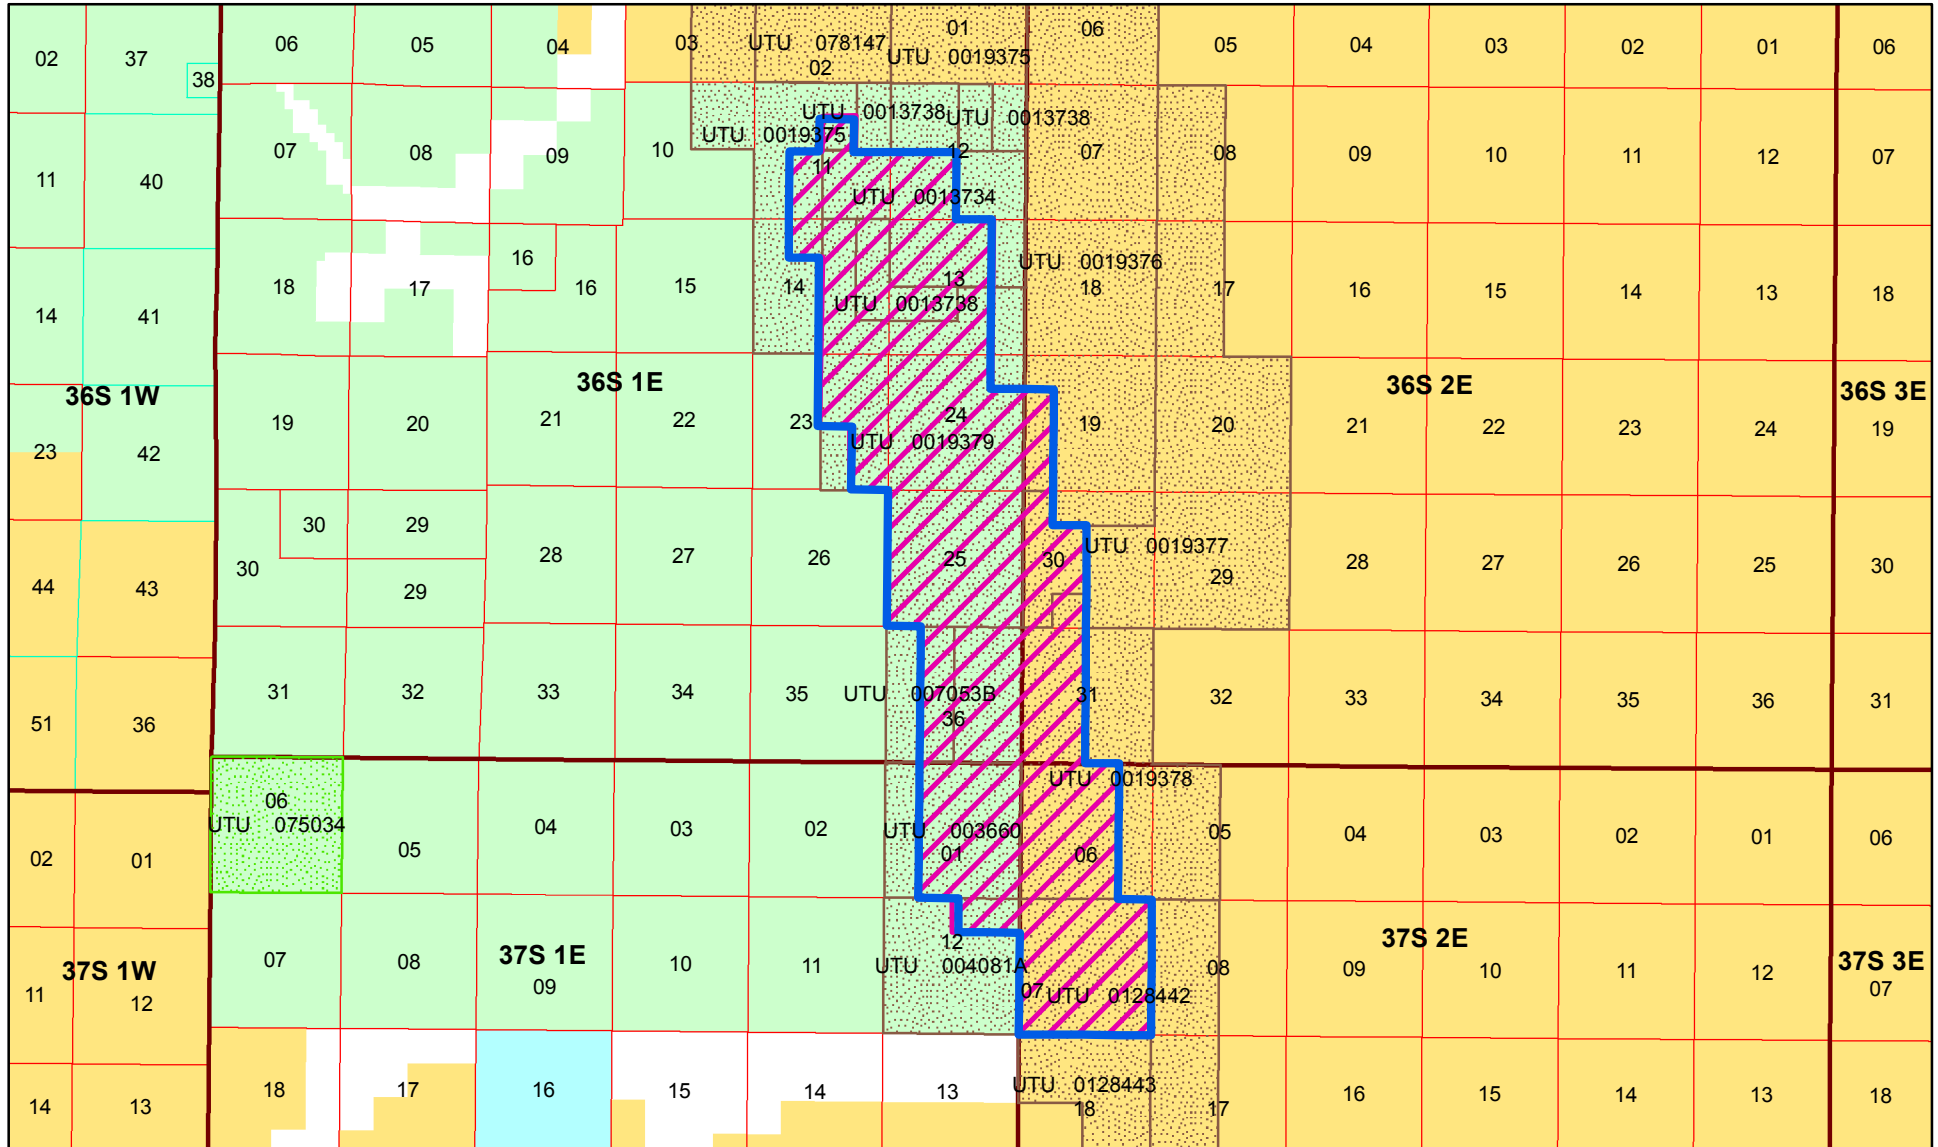

UPPER VALLEY

GARFIELD County of Utah

Effective Date: 6/7/1962

- PA= Formation Name**
- PA= Kaibab PA UTU 0630380
 - Oil and Gas Unit Agreement

- Oil and Gas Lease Parcels**
- Authorized Oil and Gas Lease Parcels
 - Pending Oil and Gas Lease Parcels
 - SITLA Oil and Gas Lease Parcels

UTU 063038X
Acres: 2320.0

- Bureau of Land Management (BLM)
- US Forest Service (USFS)
- National Park Service (NPS)
- Indian Reservation (IR)
- State
- Private
- Township
- Section

Date: 1/18/2018