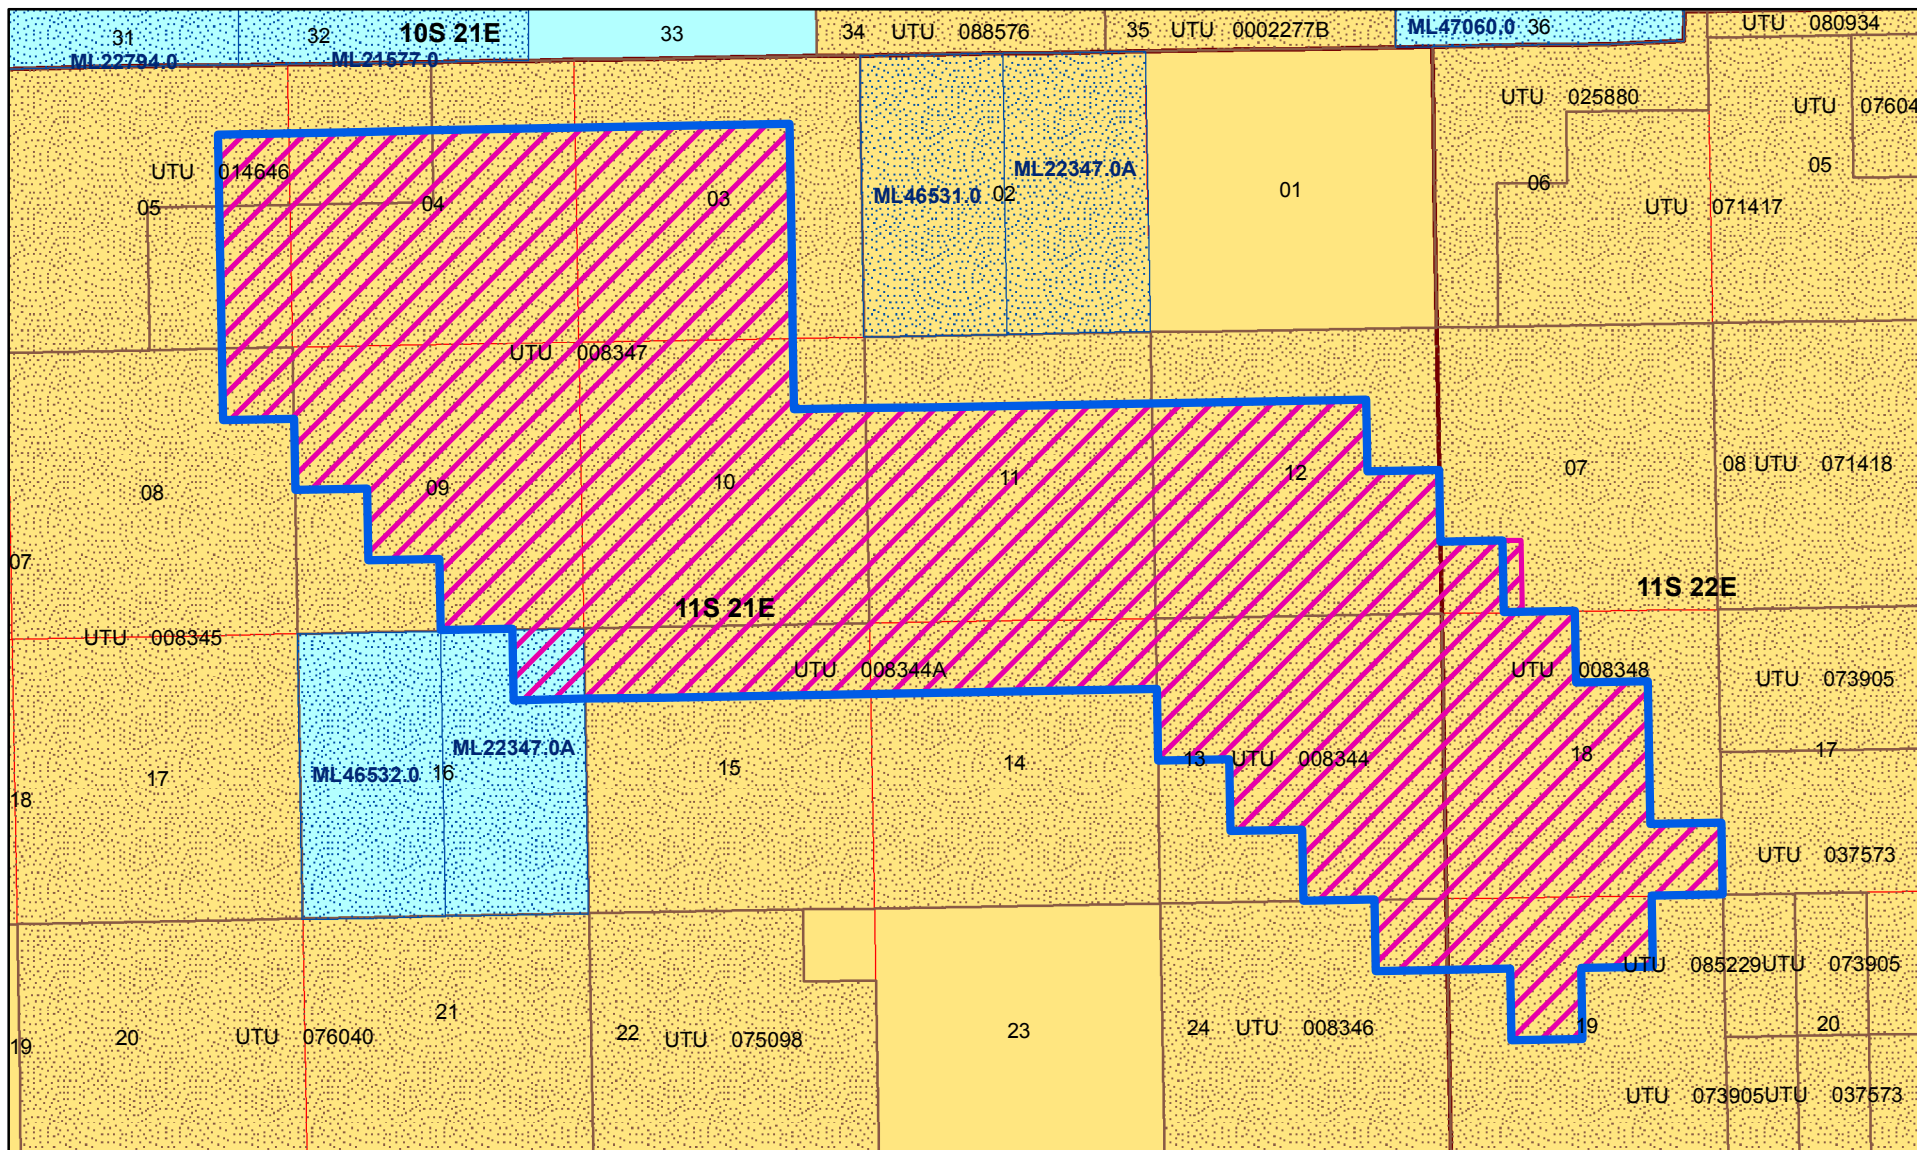

LOVE

UINTAH County of Utah

Effective Date: 9/13/1979

PA= Formation Name
 PA= Wasatch-Mesaverde "A" PA
 UTU 063065A
Oil and Gas Unit Agreement

Oil and Gas Lease Parcels
 Authorized Oil and Gas Lease Parcels
 Pending Oil and Gas Lease Parcels
 SITLA Oil and Gas Lease Parcels

UTU 063065X
 Acres: 2320.0

Bureau of Land Management (BLM)
 US Forest Service (USFS)
 National Park Service (NPS)
 Indian Reservation (IR)
 State
 Private
 Township
 Section

Date: 1/11/2018