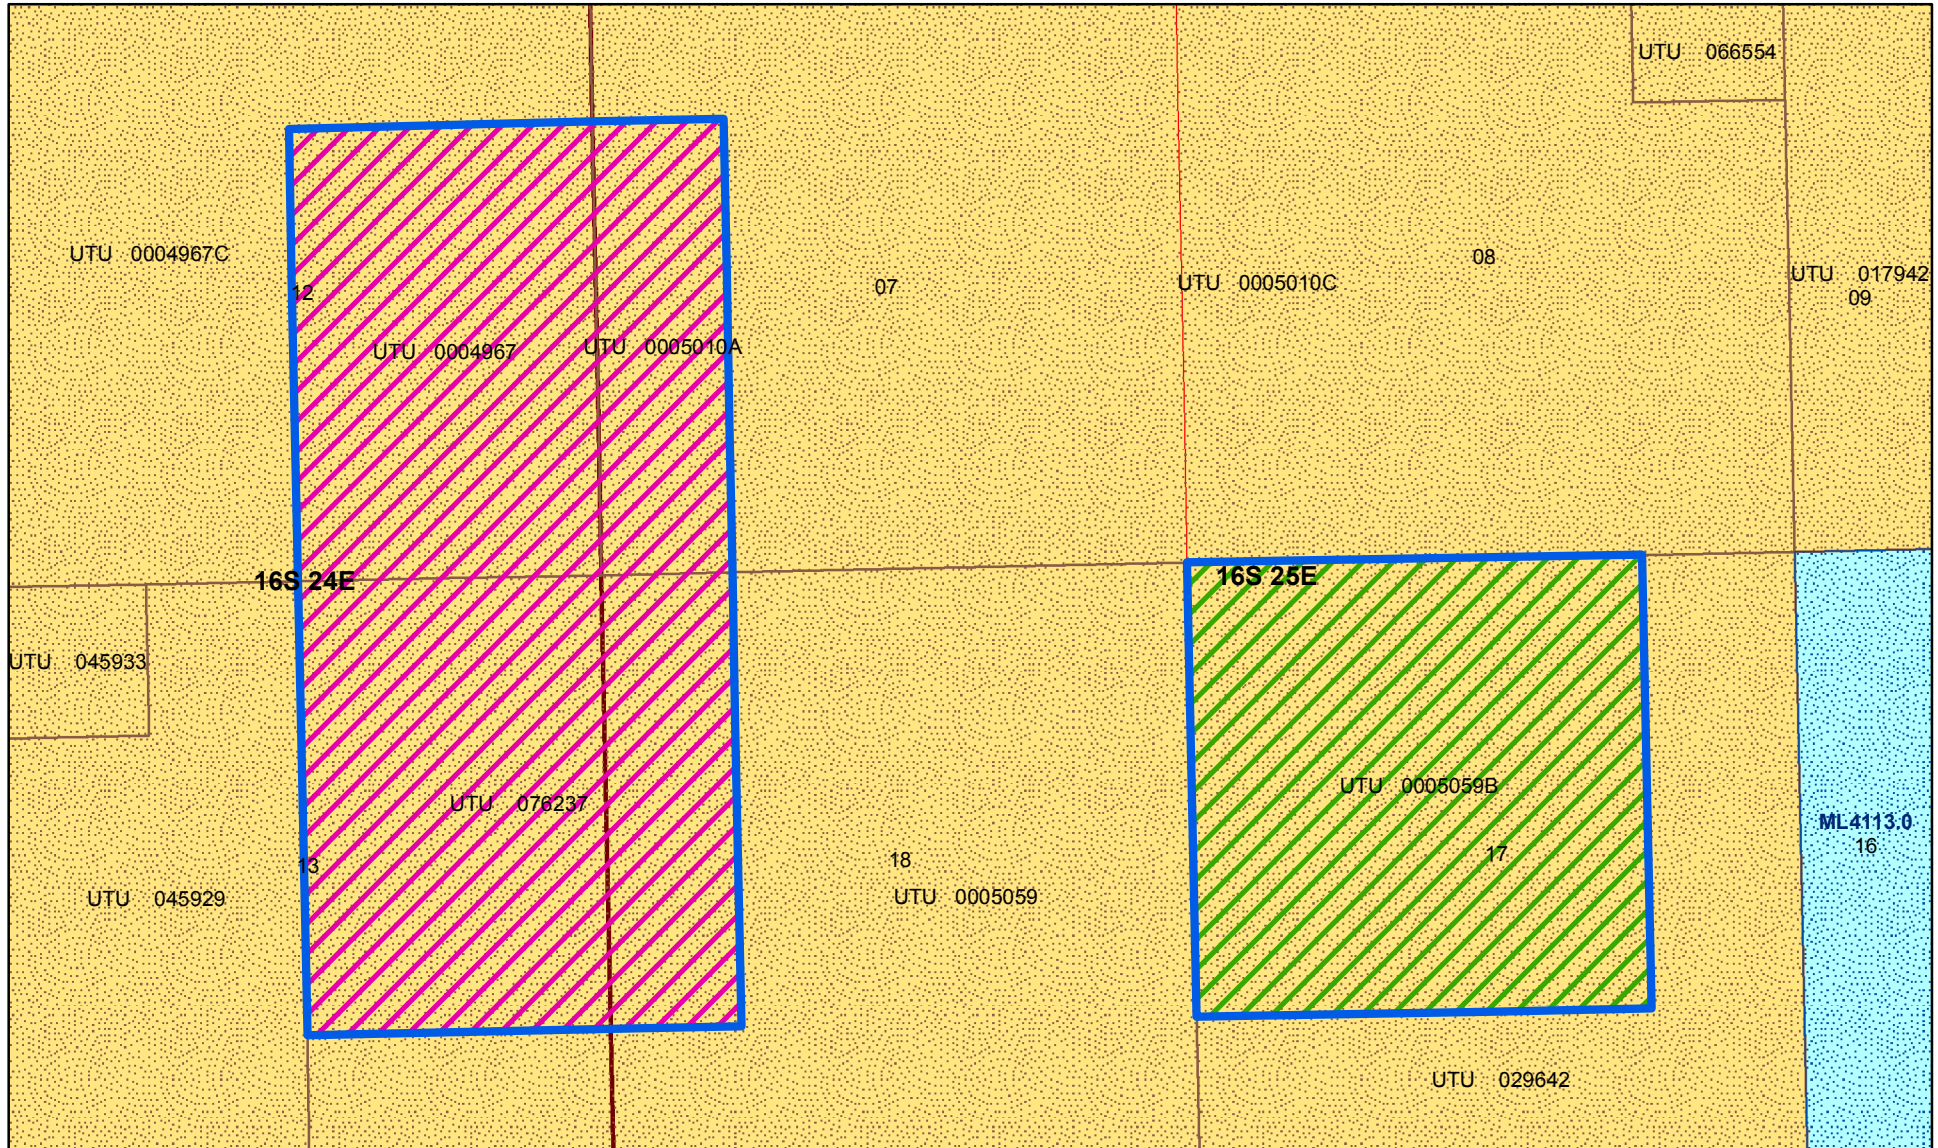

EAST CANYON

GRAND County of Utah

Effective Date: 9/21/1962

PA= Formation Name

- PA= Cedar Mountain PA
UTU 0630410
- PA= Dakota-Cedar Mountain "B" PA
UTU 063041A

Oil and Gas Unit Agreement

Oil and Gas Lease Parcels

- Authorized Oil and Gas Lease Parcels
- Pending Oil and Gas Lease Parcels
- SITLA Oil and Gas Lease Parcels

UTU 063041X

Acres: 2320.0

- Bureau of Land Management (BLM)
- US Forest Service (USFS)
- National Park Service (NPS)
- Indian Reservation (IR)
- State
- Private
- Township
- Section