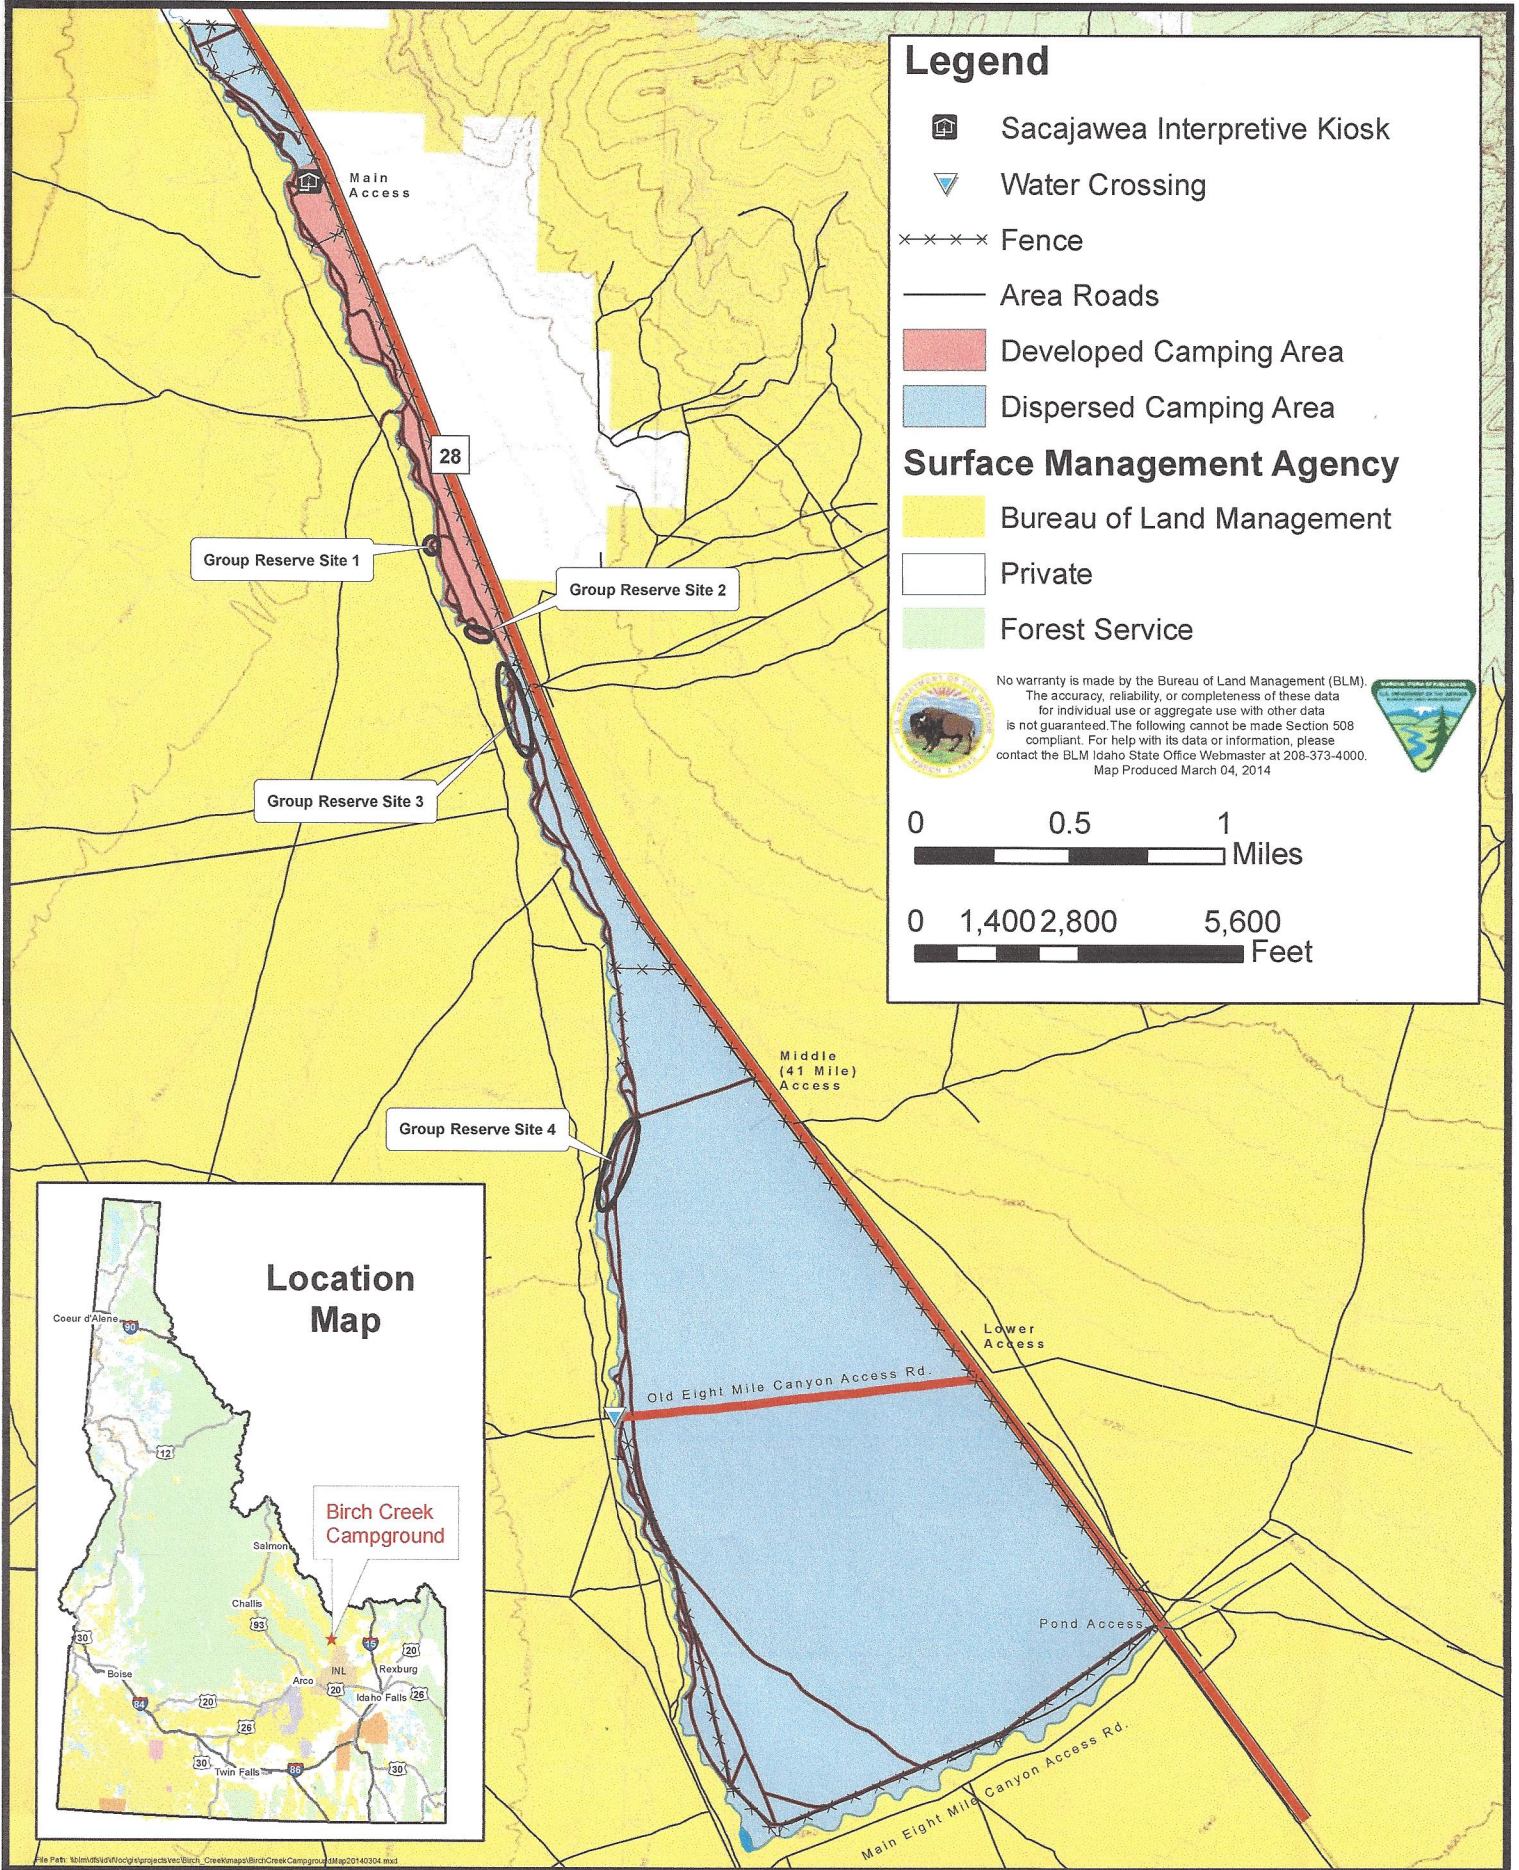

# Birch Creek Campground

### Legend

- Sacajawea Interpretive Kiosk
- Water Crossing
- Fence
- Area Roads
- Developed Camping Area
- Dispersed Camping Area

0 0.5 1 Miles

0 1,400 2,800 5,600 Feet