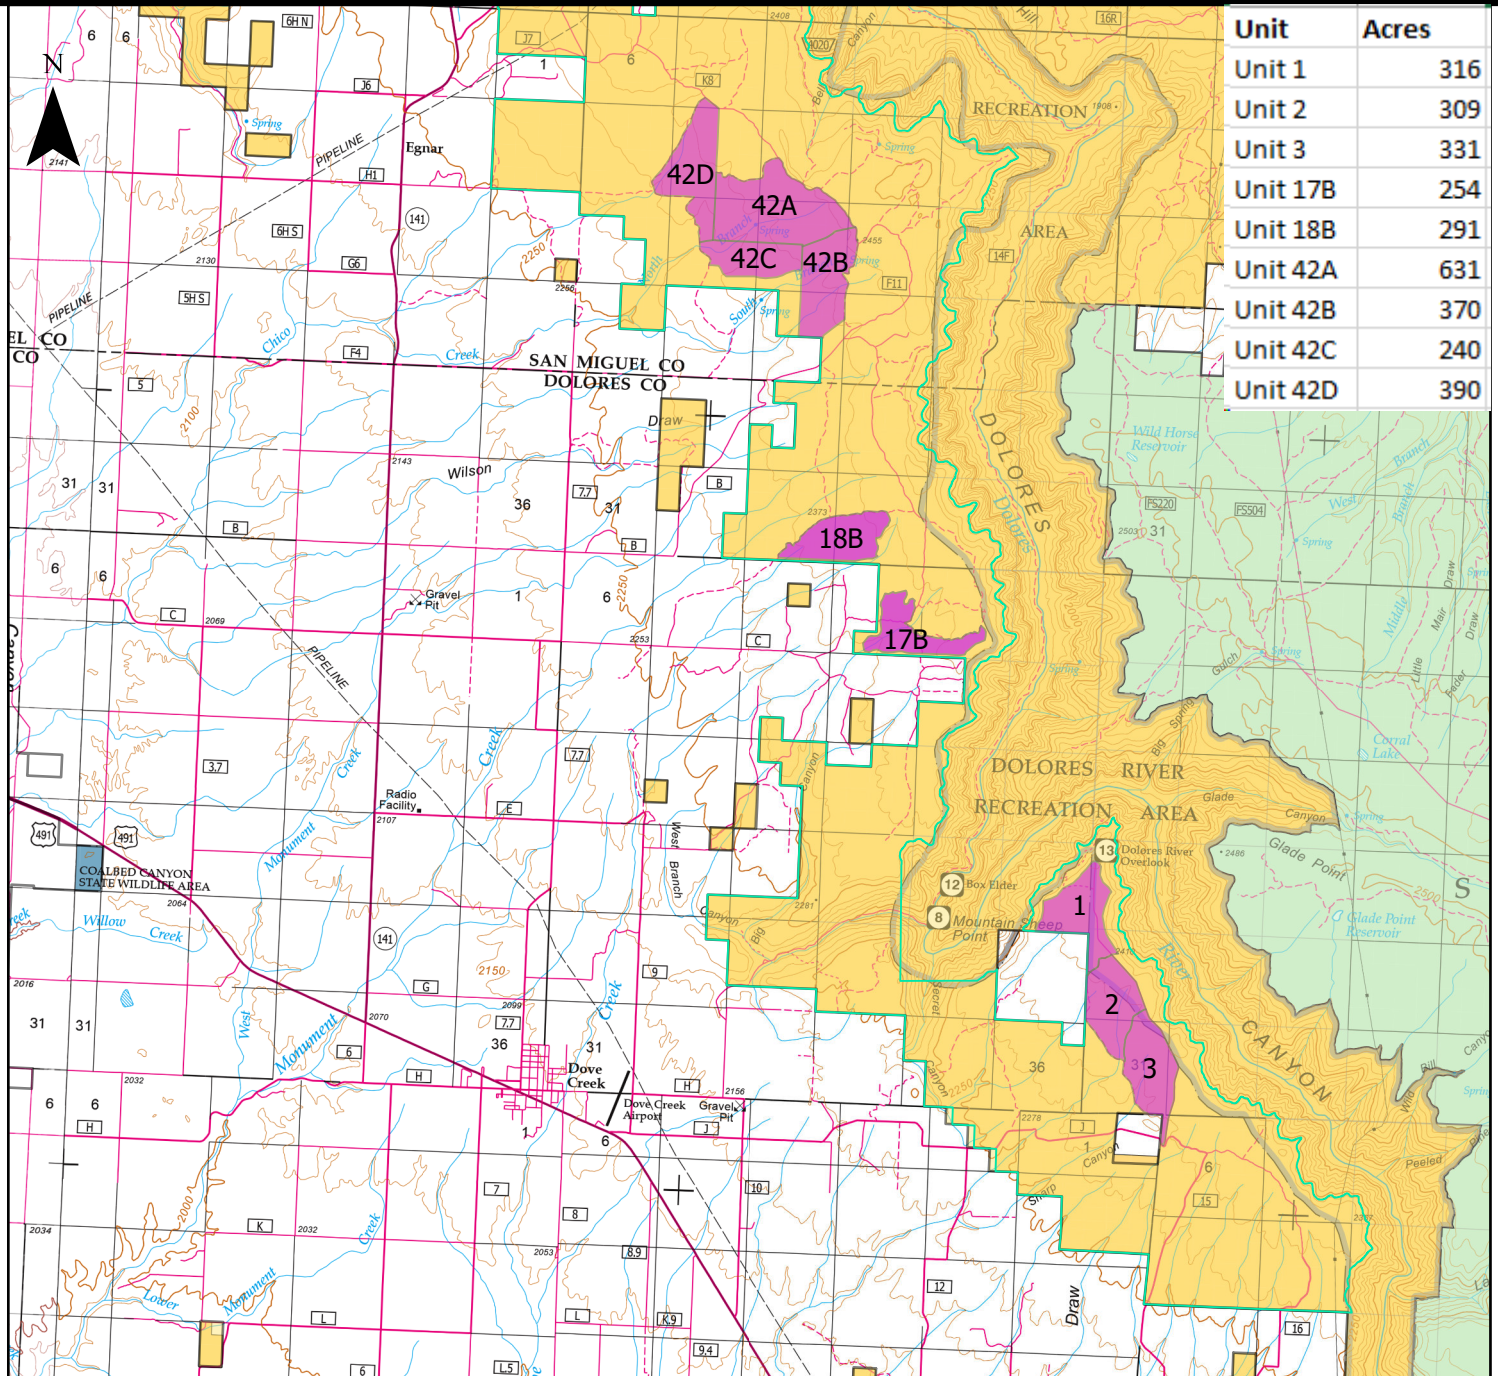

West Dolores Rim 2024 Prescribed Fire

Unit	Acres
Unit 1	316
Unit 2	309
Unit 3	331
Unit 17B	254
Unit 18B	291
Unit 42A	631
Unit 42B	370
Unit 42C	240
Unit 42D	390

No warranty is made by the Bureau of Land Management as to the accuracy, reliability, or completeness of these data for individual use or aggregate use with other data, or for the purposes not intended by the BLM. Spatial information may not meet National Map Accuracy Standards. This information may be updated without notification.

Legend

- West Rim RX FY24
- West_Rim_Project_Area
- Surface Management Agency Land Ownership
 - BLM
 - PRI
 - USFS