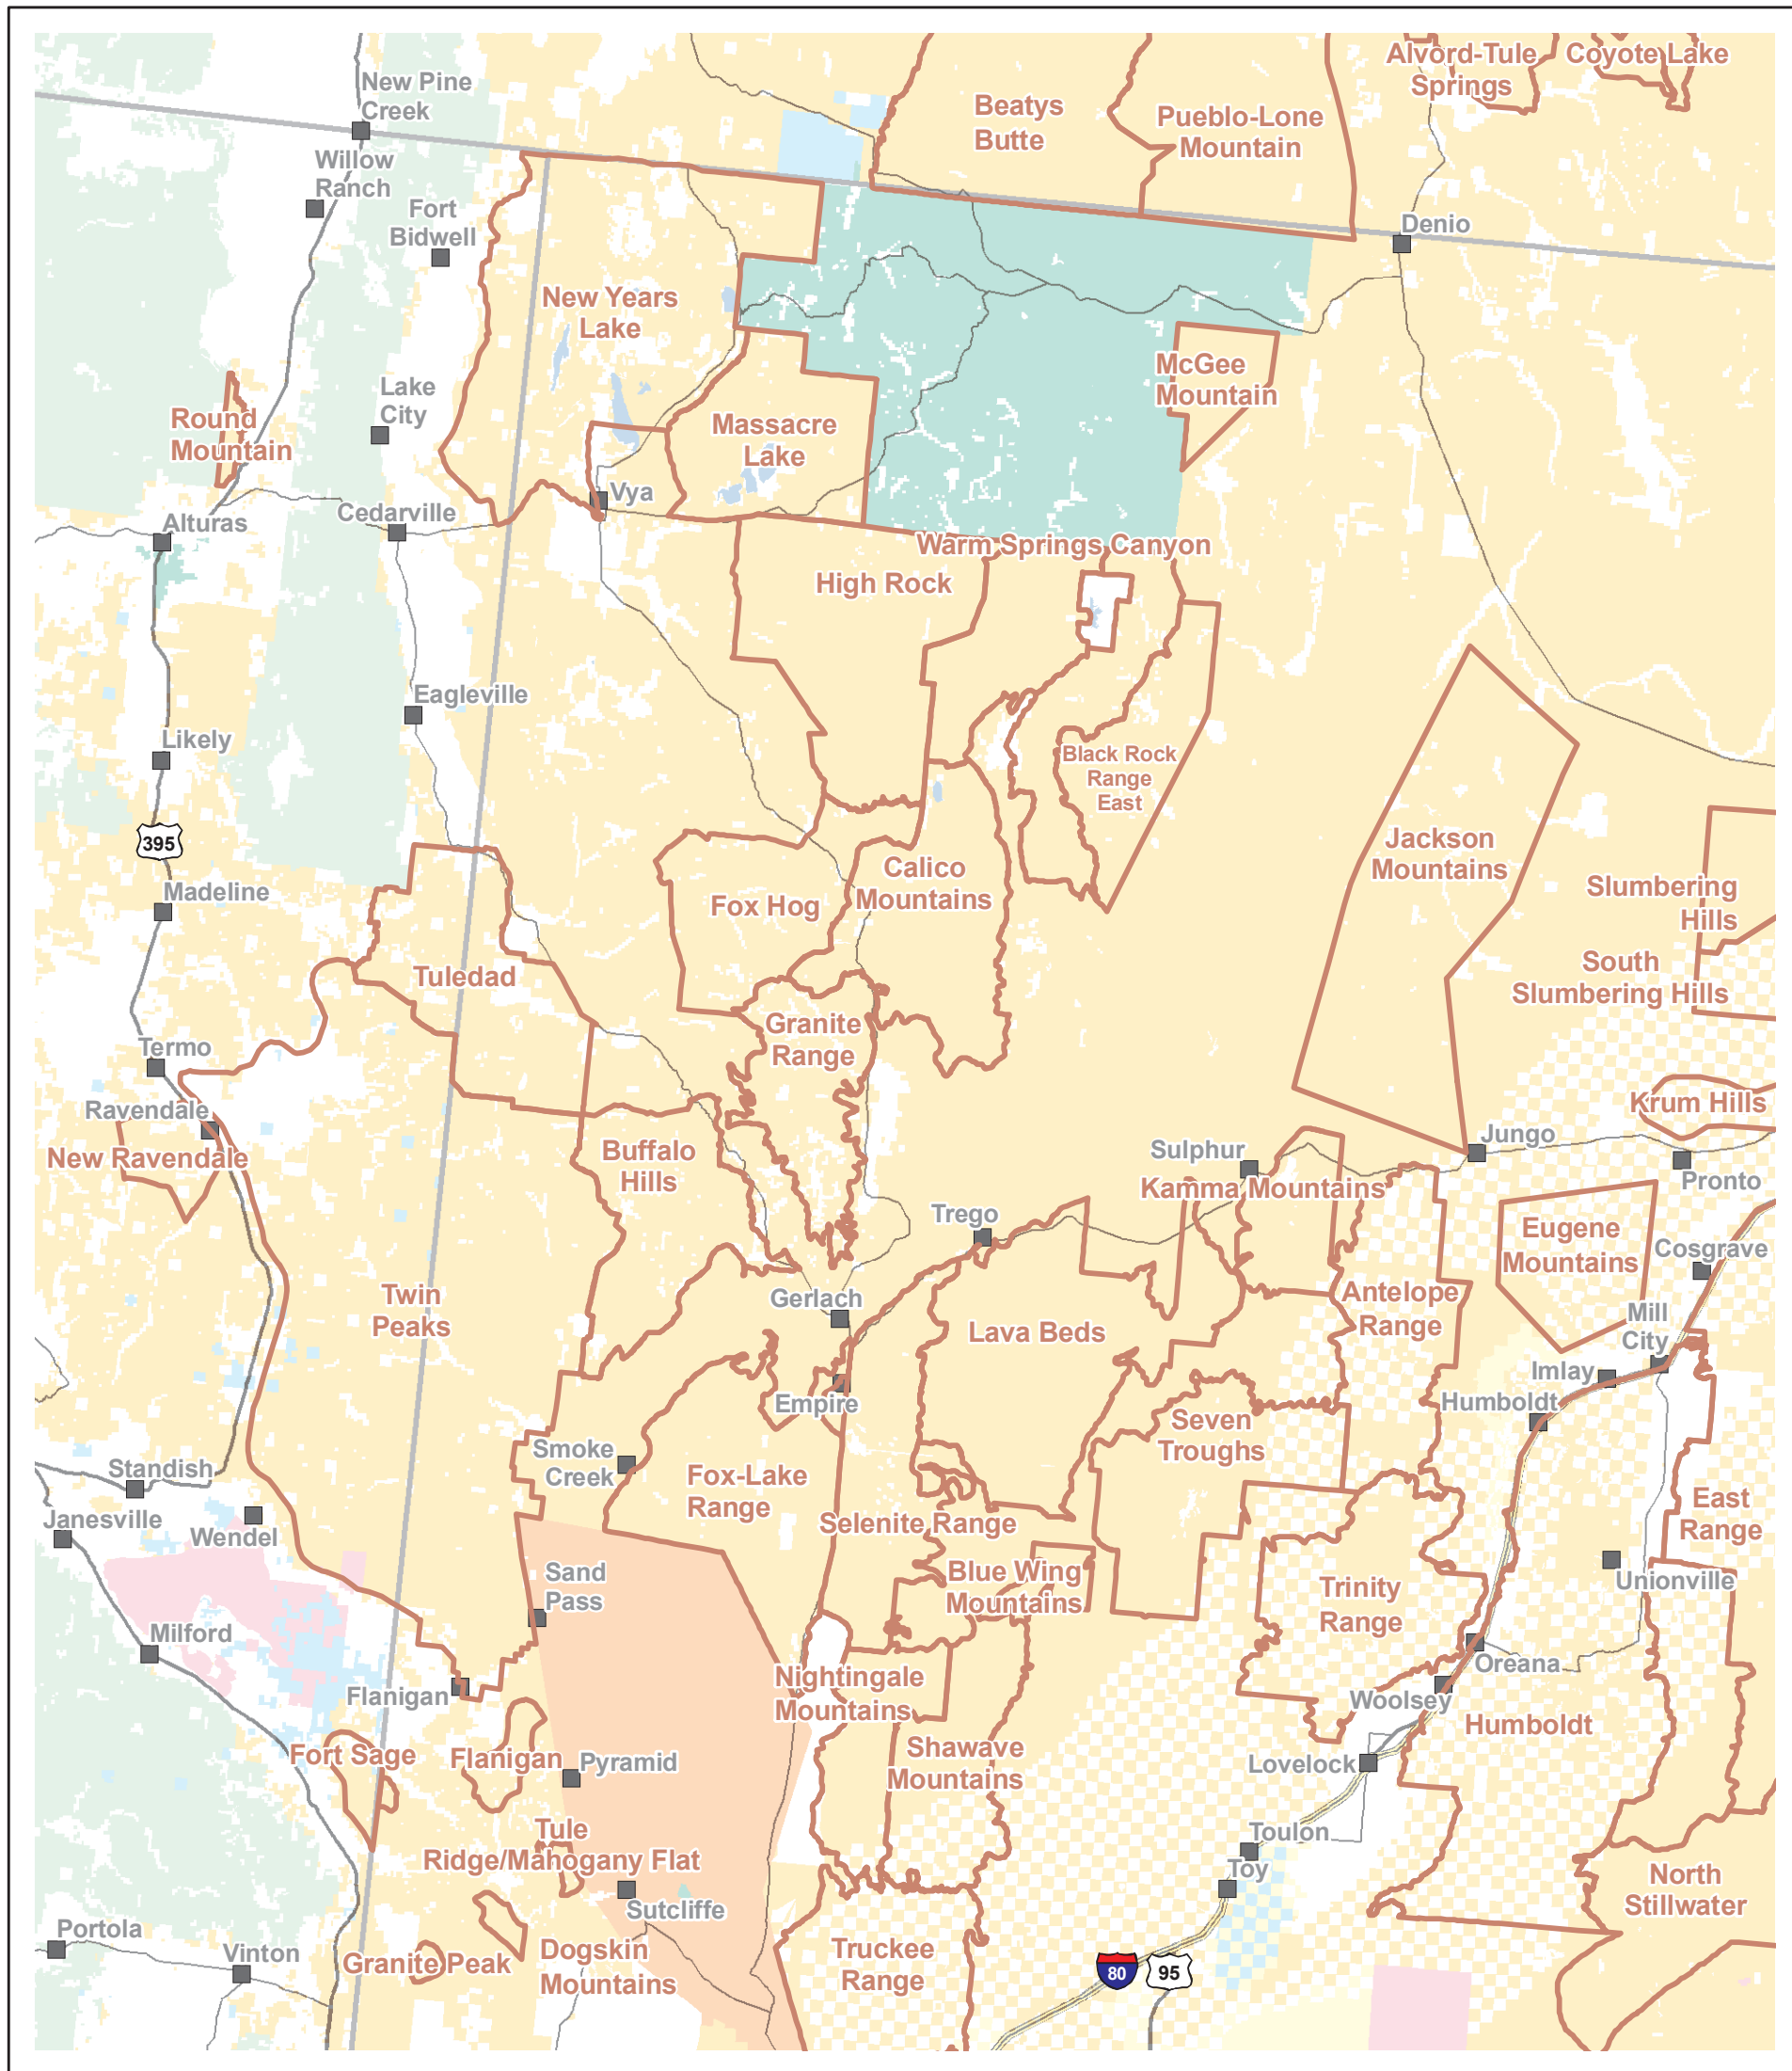

Herd Areas Nevada

HA Boundaries	Land Ownership
City	Bureau of Indian Affairs
Road	Bureau of Land Management
Interstate Highway	Bureau of Reclamation
US Highway	Department of Defense
State Highway	Department of Energy
State Boundaries	Fish and Wildlife Service
	National Park Service
	Other Federal Agencies
	Private Land
	State Land
	Forest Service
	Water

No warranty is made by the Bureau of Land Management as to the accuracy, reliability or completeness of these data for individual use or aggregate use with other data.