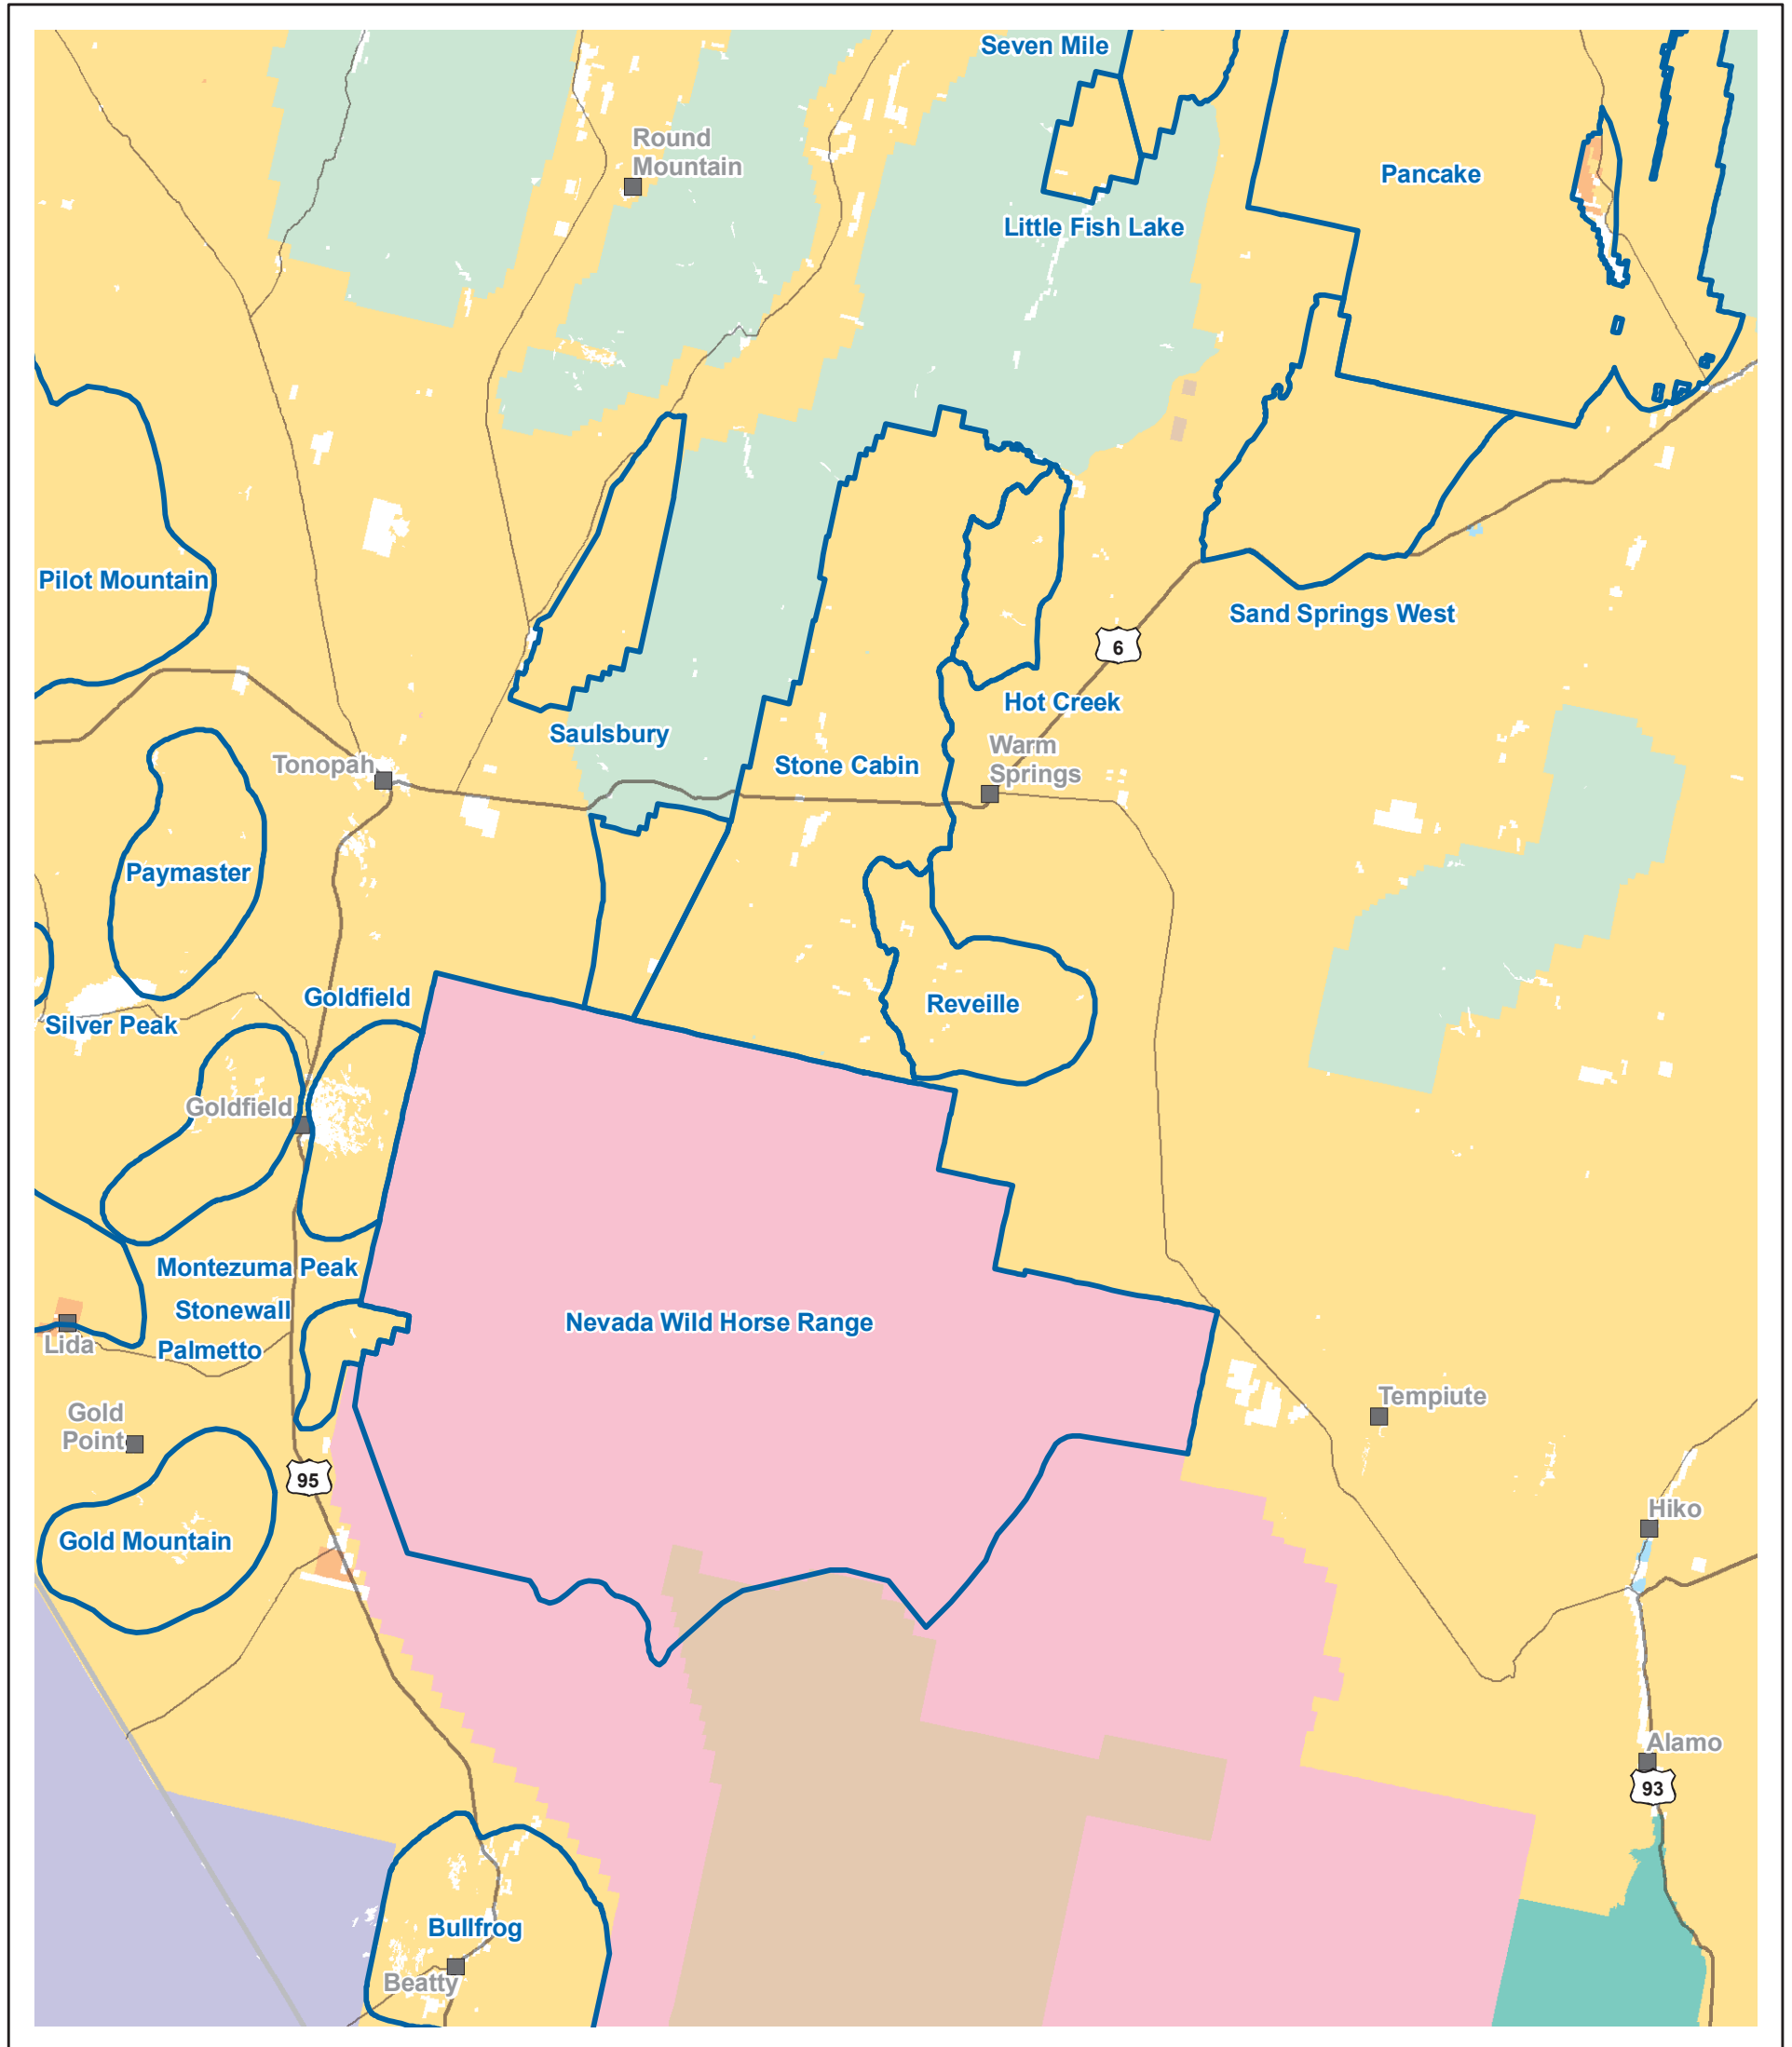

No warranty is made by the Bureau of Land Management as to the accuracy, reliability or completeness of these data for individual use or aggregate use with other data.

Herd Management Areas Nevada

NV Index Map 16