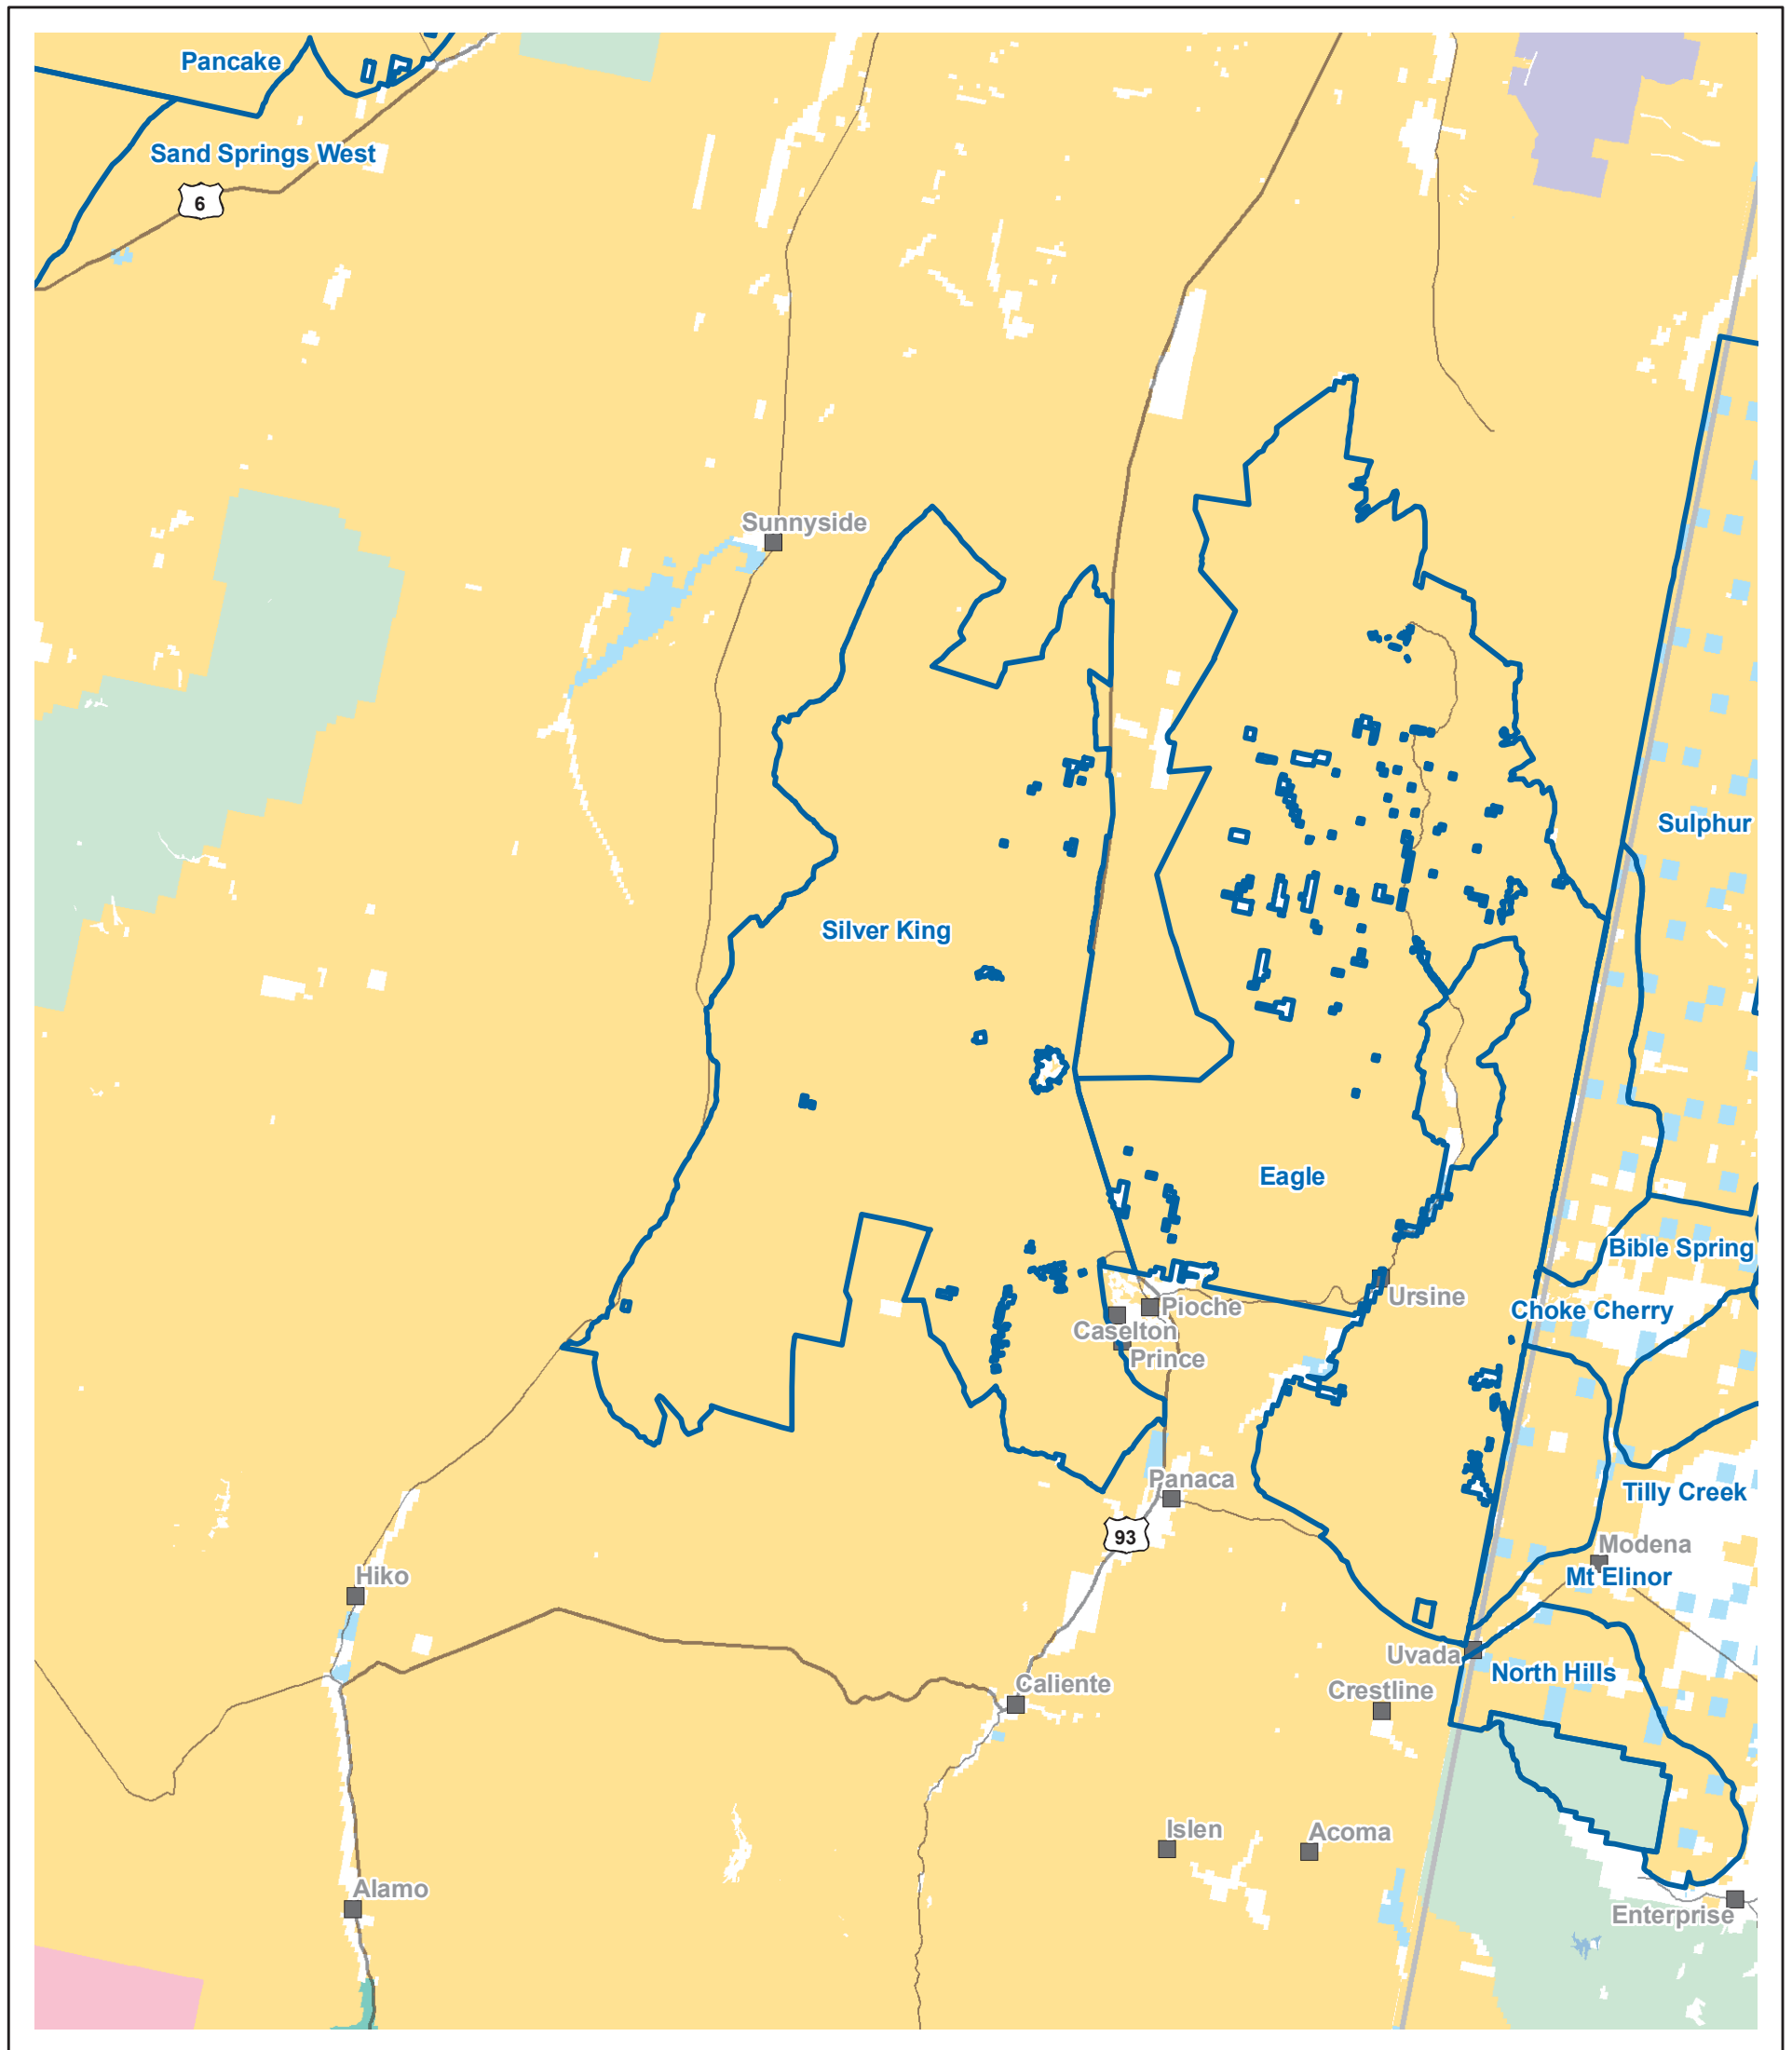

Herd Management Areas Nevada

NV Index Map 4

HMA Boundaries		Land Ownership	
■	City	■	Bureau of Indian Affairs
—	Interstate Highway	■	Bureau of Land Management
—	US Highway	■	Bureau of Reclamation
—	State Highway	■	Department of Defense
—	State Boundaries	■	Department of Energy
		■	Fish and Wildlife Service
		■	National Park Service
		■	Other Federal Agencies
		■	Private Land
		■	State Land
		■	Forest Service
		■	Water

No warranty is made by the Bureau of Land Management as to the accuracy, reliability or completeness of these data for individual use or aggregate use with other data.