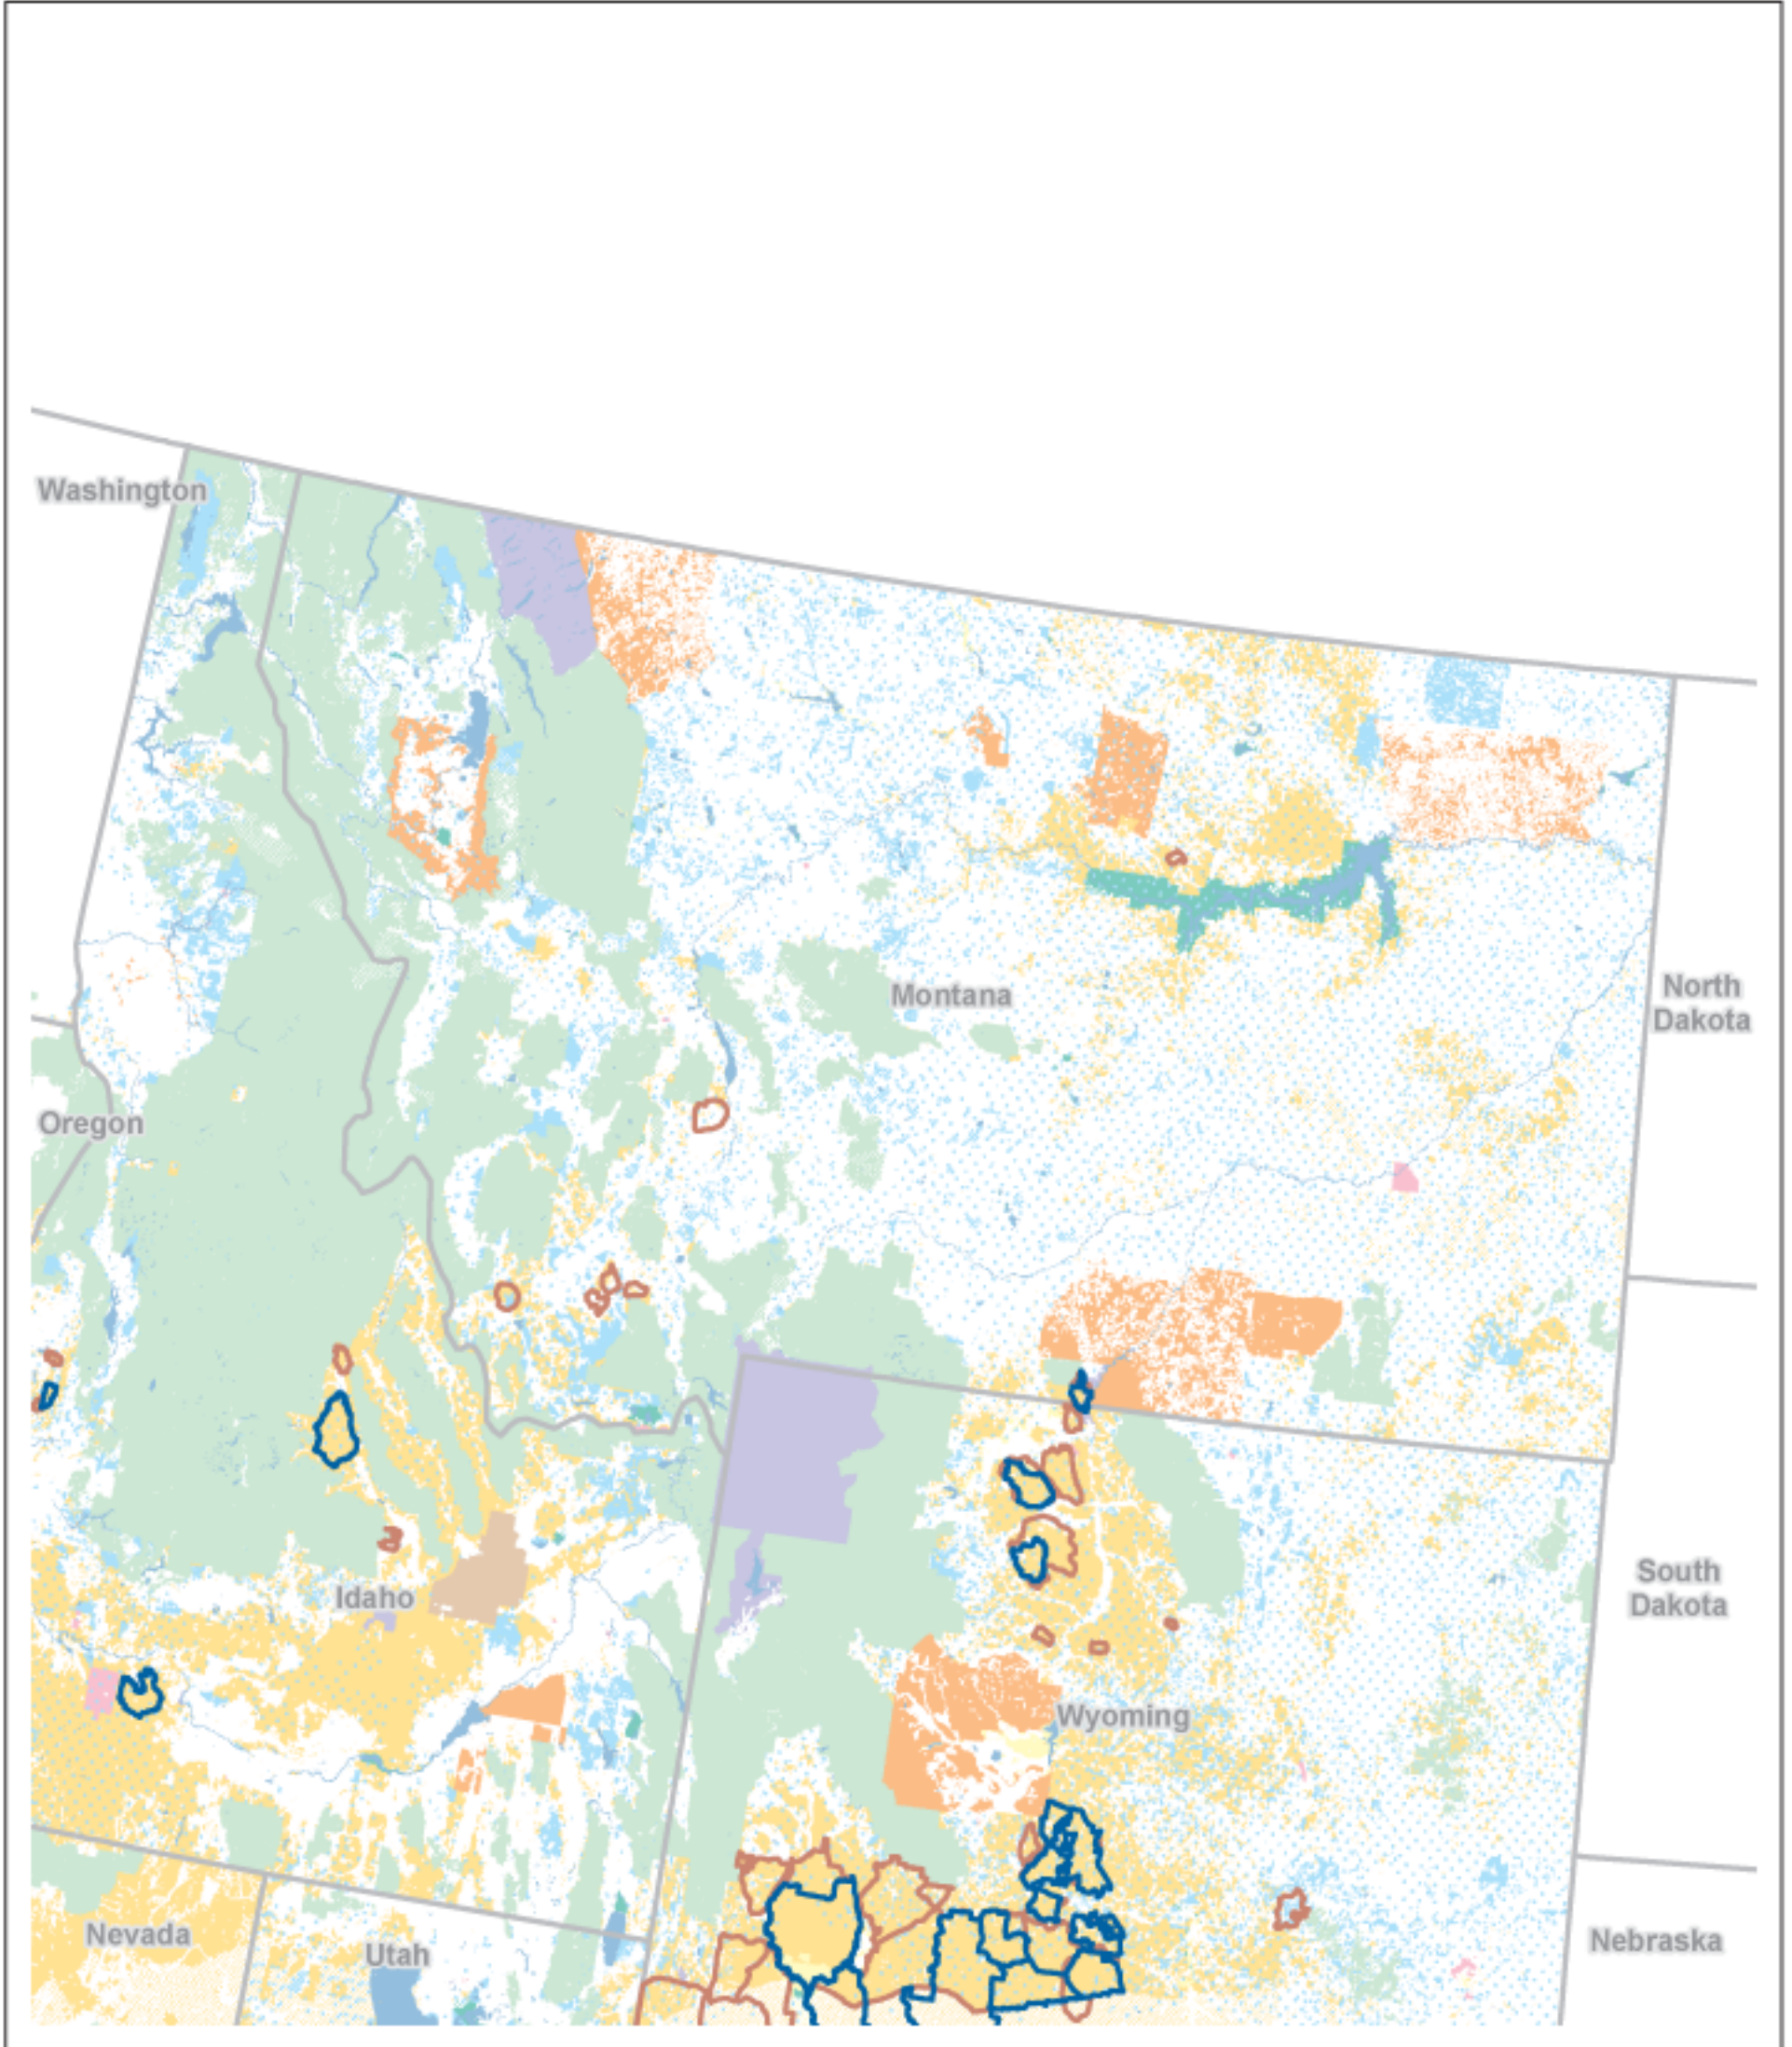

HA and HMA Index Map Montana

No warranty is made by the Bureau of Land Management as to the accuracy, reliability or completeness of these data for individual use or aggregate use with other data.

HA and HMA Overview Map Montana

Land Ownership	
	HMA Boundaries
	HA Boundaries
	State Boundaries
	Bureau of Indian Affairs
	Bureau of Land Management
	Bureau of Reclamation
	Department of Defense
	Department of Energy
	Fish and Wildlife Service
	National Park Service
	Other Federal Agencies
	Private Land
	State Land
	Forest Service
	Water