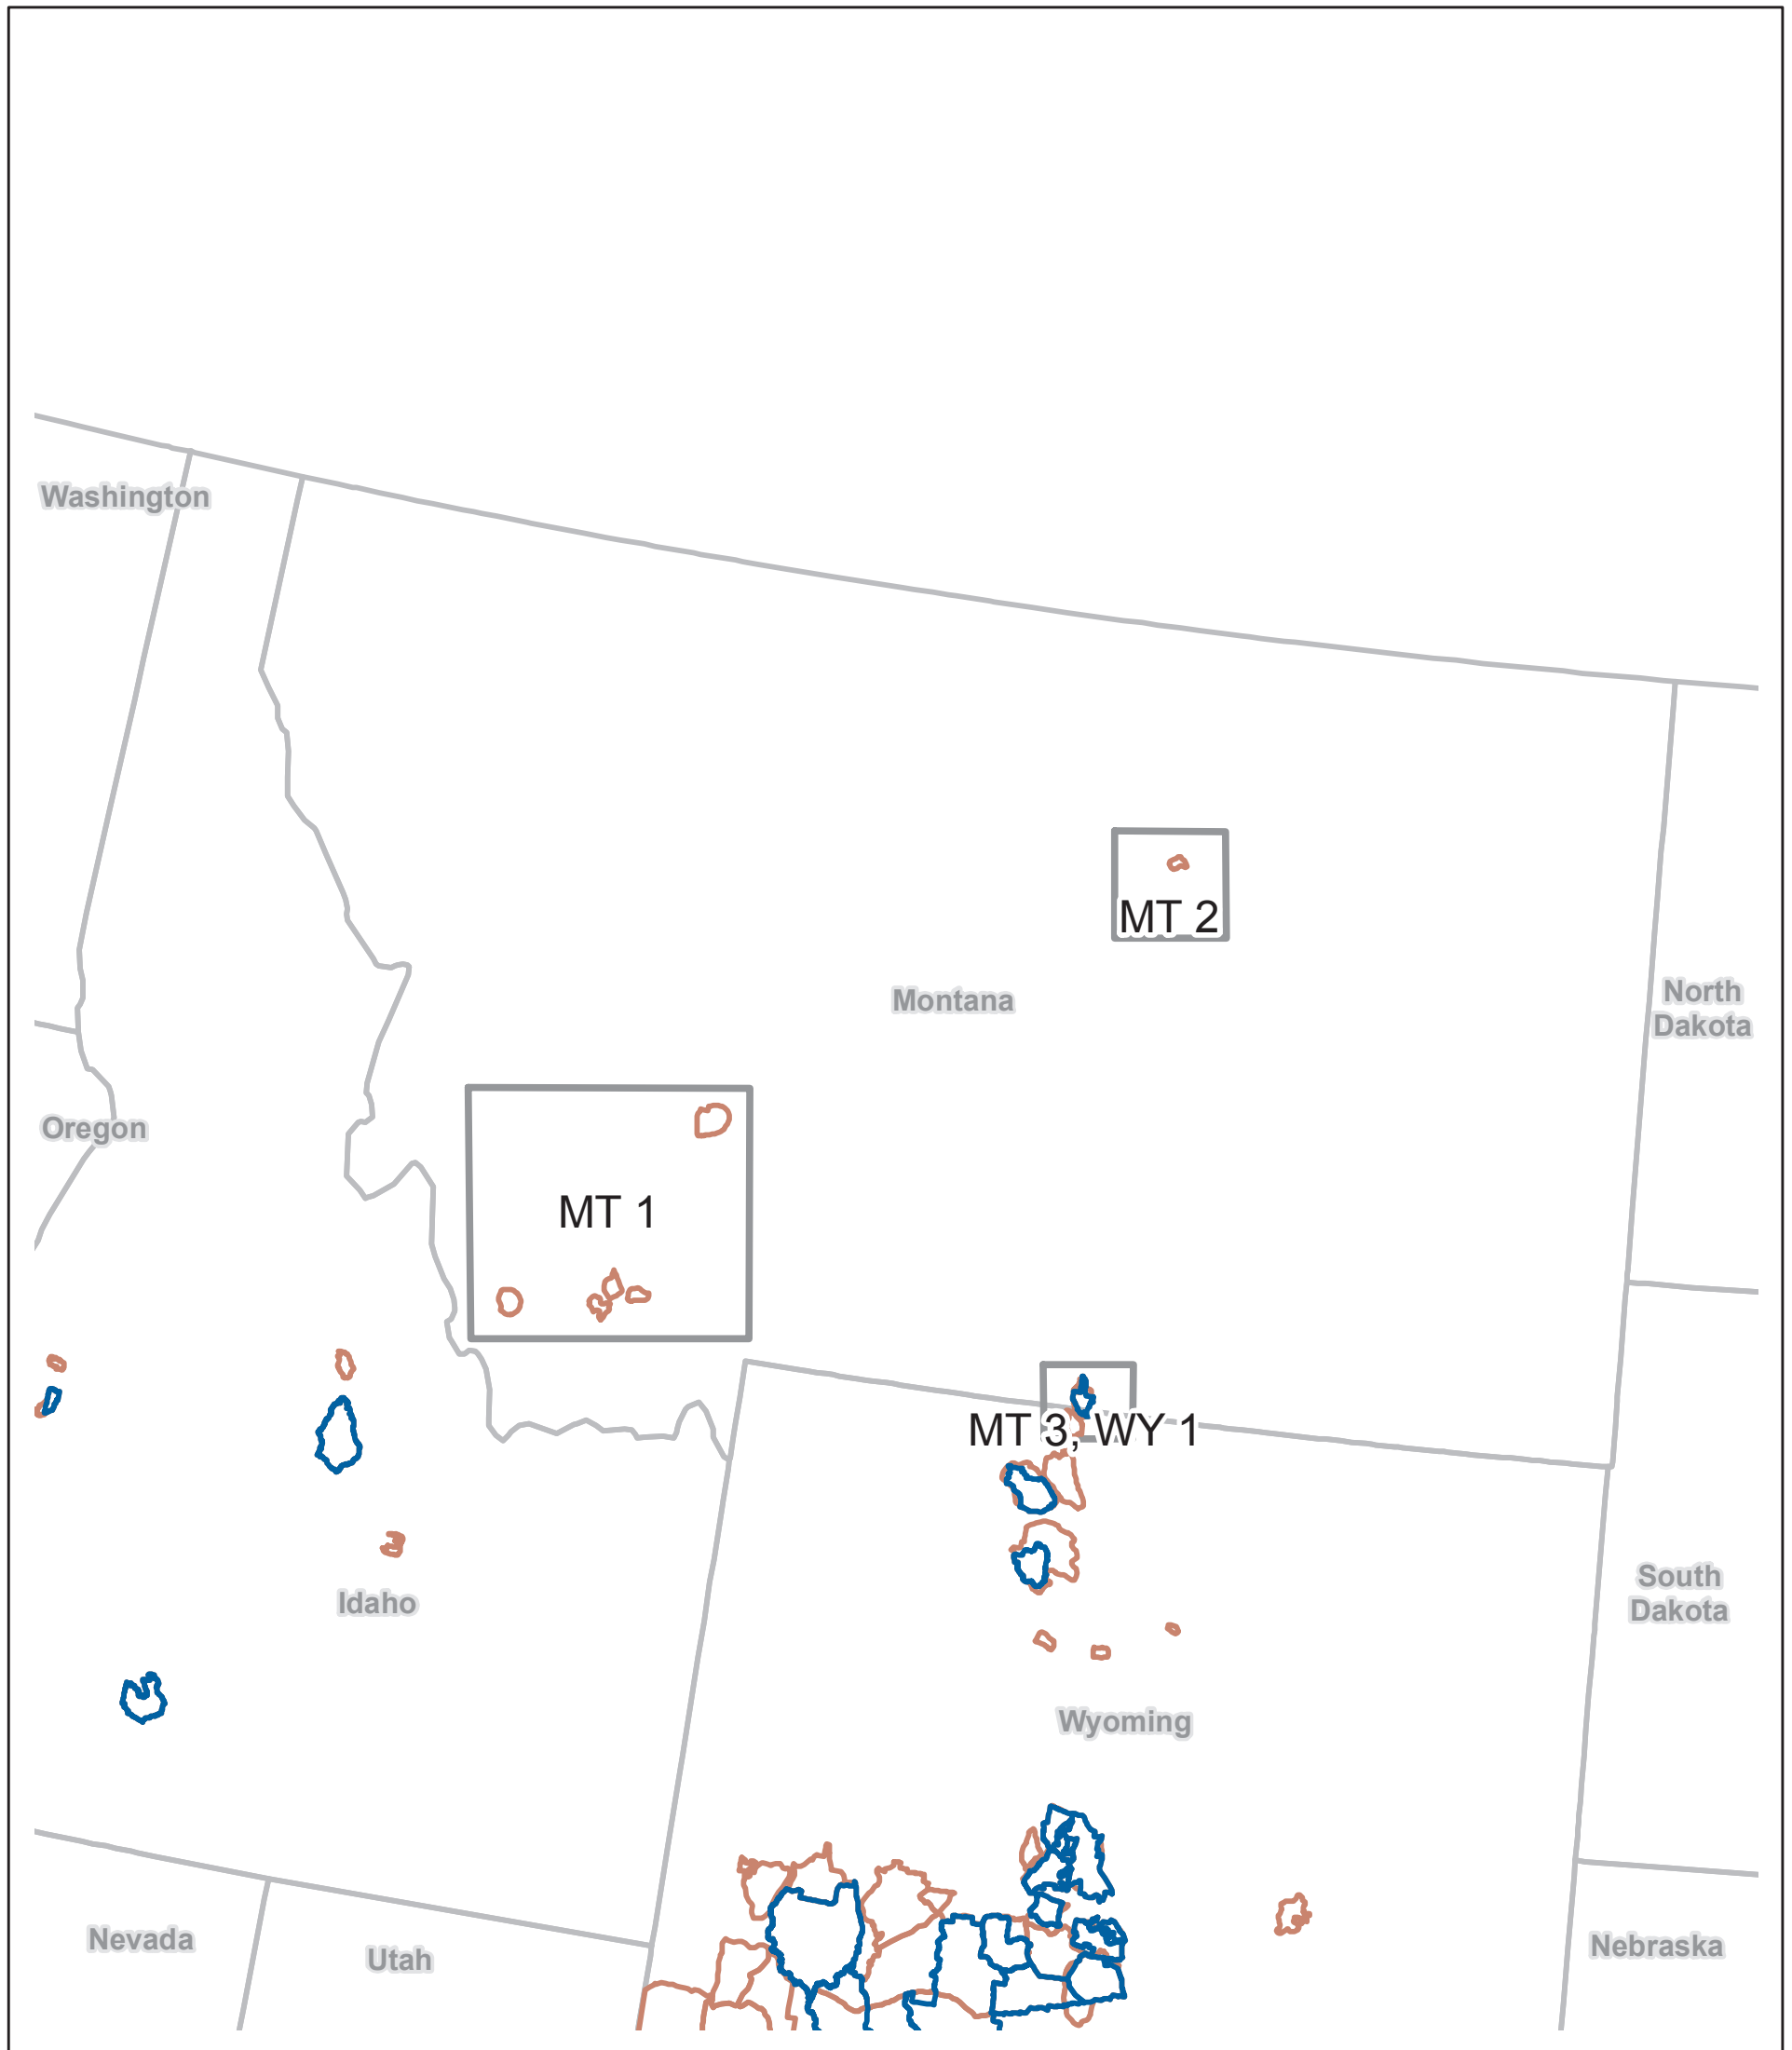

HA and HMA Index Map Montana

No warranty is made by the Bureau of Land Management as to the accuracy, reliability or completeness of these data for individual use or aggregate use with other data.

HA and HMA Overview Map Montana

No warranty is made by the Bureau of Land Management as to the accuracy, reliability or completeness of these data for individual use or aggregate use with other data.

Herd Areas Montana

MT Index Map 1

HA Boundaries	Land Ownership
City	Bureau of Indian Affairs
Road	Bureau of Land Management
Interstate Highway	Bureau of Reclamation
US Highway	Department of Defense
State Highway	Department of Energy
State Boundaries	Fish and Wildlife Service
	National Park Service
	Other Federal Agencies
	Private Land
	State Land
	Forest Service
	Water

MT Index Map 3, WY Index Map 1

HMA Boundaries		Land Ownership	
■	City	■	Bureau of Indian Affairs
—	Interstate Highway	■	Bureau of Land Management
—	US Highway	■	Bureau of Reclamation
—	State Highway	■	Department of Defense
—	State Boundaries	■	Department of Energy
		■	Fish and Wildlife Service
		■	National Park Service
		■	Other Federal Agencies
		■	Private Land
		■	State Land
		■	Forest Service
		■	Water