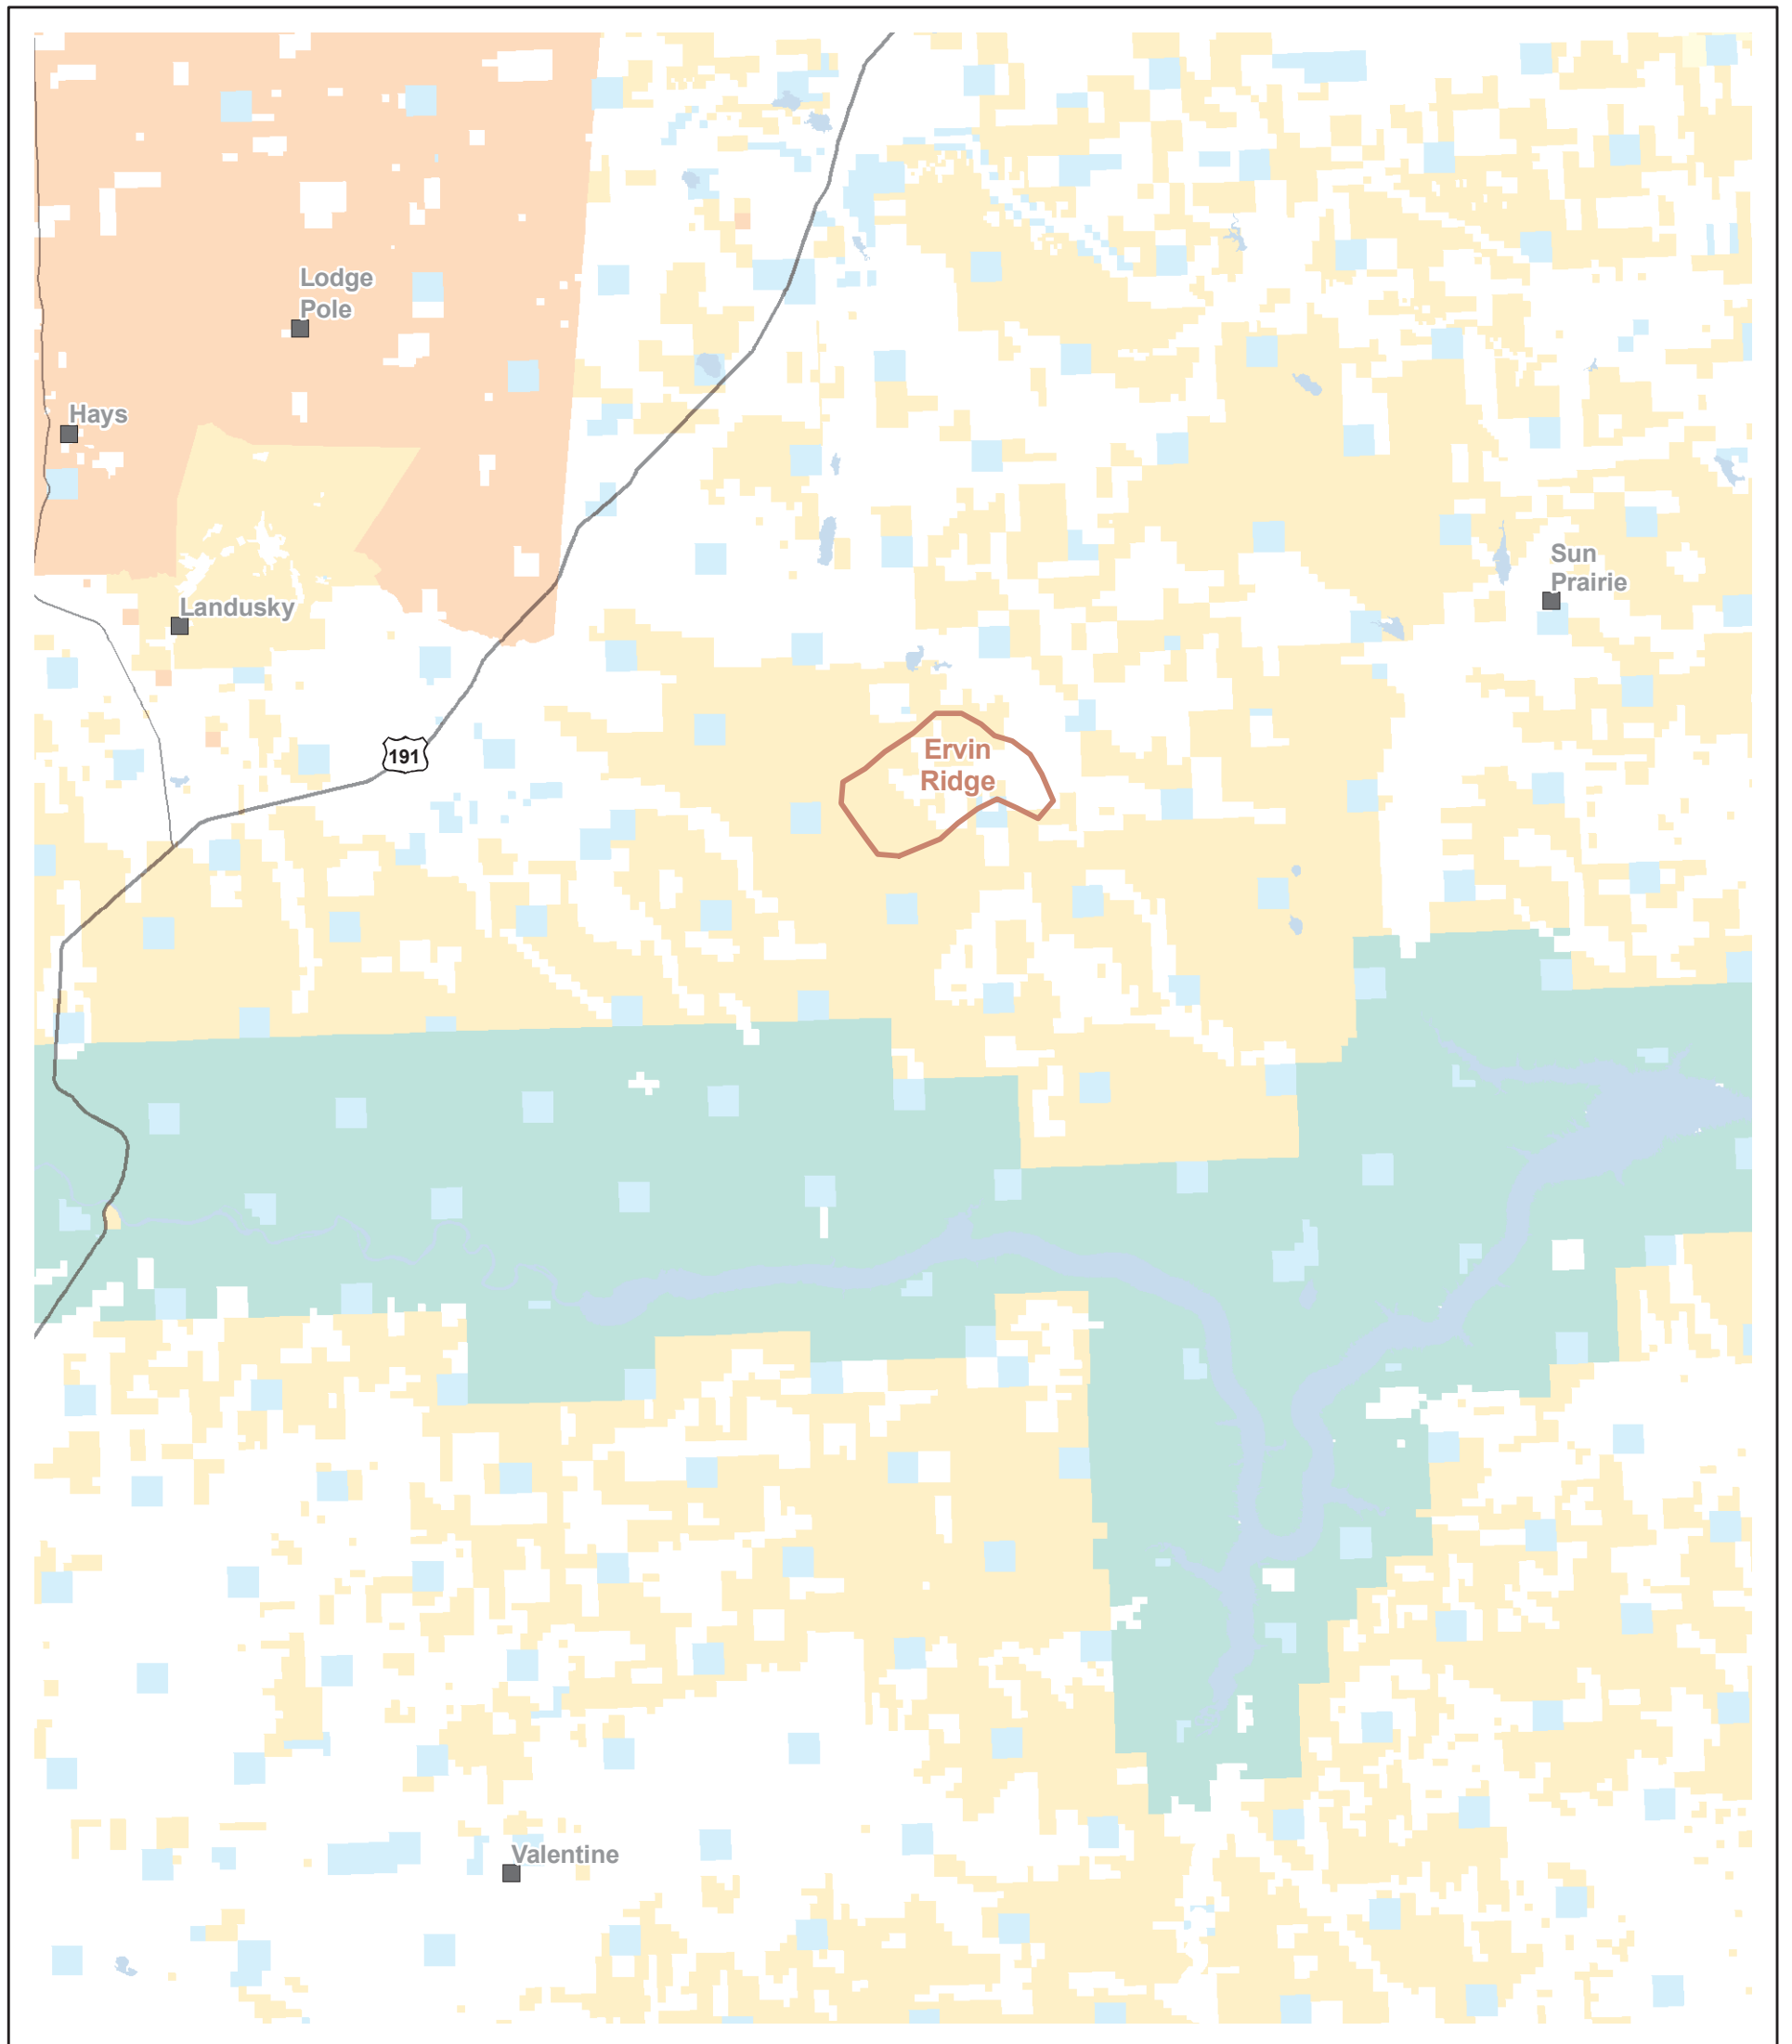

Herd Areas Montana

MT Index Map 2

HA Boundaries	Land Ownership
City	Bureau of Indian Affairs
Road	Bureau of Land Management
Interstate Highway	Bureau of Reclamation
US Highway	Department of Defense
State Highway	Department of Energy
State Boundaries	Fish and Wildlife Service
	National Park Service
	Other Federal Agencies
	Private Land
	State Land
	Forest Service
	Water

No warranty is made by the Bureau of Land Management as to the accuracy, reliability or completeness of these data for individual use or aggregate use with other data.